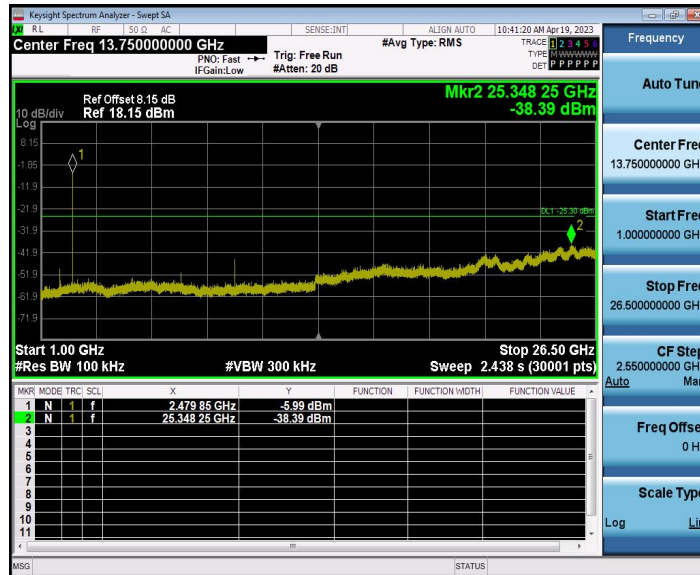

DH5_Ant1_2441_0~Reference

DH5_Ant1_2441_30~1000

DH5_Ant1_2441_1000~26500

DH5_Ant1_2480_0~Reference

DH5_Ant1_2480_30~1000

DH5_Ant1_2480_1000~26500

Appendix I. Setup Photographs

Fig. 1 Radiated emission setup photo(Below 30MHz)

Fig. 2 Radiated emission setup photo(30MHz-1GHz)

Fig. 3 Radiated emission setup photo(Above 1GHz)

-----End of the report-----