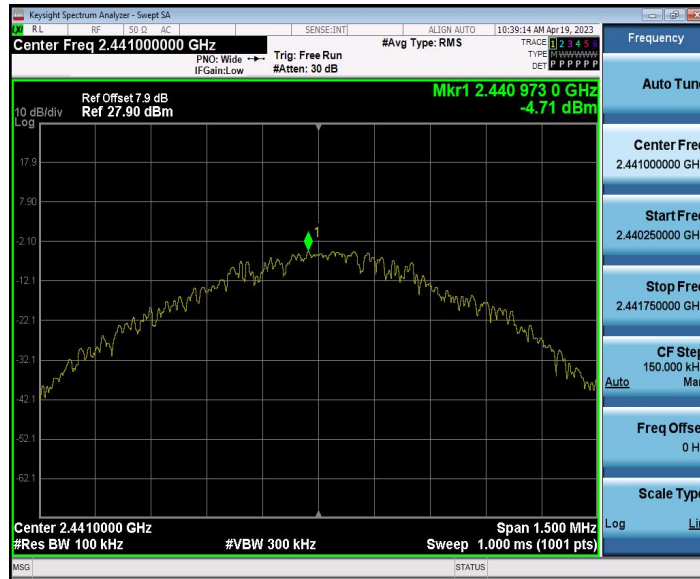

DH5_Ant1_2441_0~Reference

DH5_Ant1_2441_30~1000

DH5_Ant1_2441_1000~26500

DH5_Ant1_2480_0~Reference

DH5_Ant1_2480_30~1000

DH5_Ant1_2480_1000~26500

Appendix I. Setup Photographs

Fig. 1 Radiated emission setup photo(Below 30MHz)

Fig. 2 Radiated emission setup photo(30MHz-1GHz)

Fig. 3 Radiated emission setup photo(Above 1GHz)

-----End of the report-----