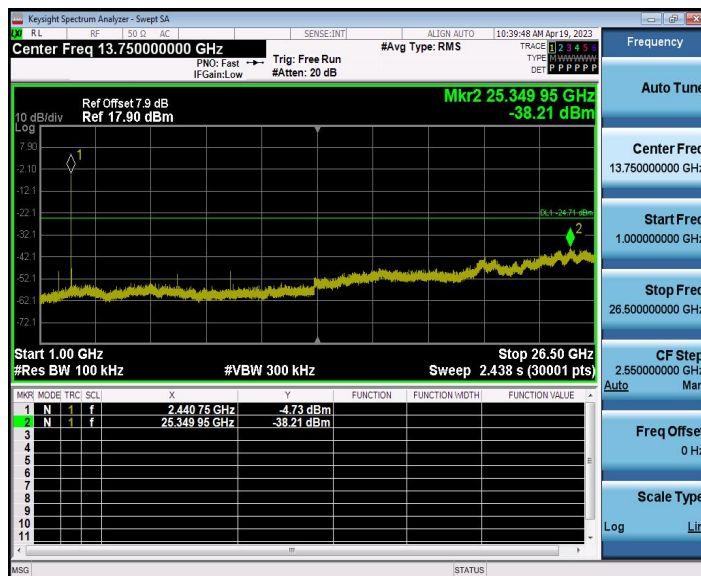

DH5_Ant1_2441_0~Reference

DH5_Ant1_2441_30~1000

DH5_Ant1_2441_1000~26500

DH5_Ant1_2480_0~Reference

DH5_Ant1_2480_30~1000

DH5_Ant1_2480_1000~26500

Appendix I. Setup Photographs

Fig. 1 Radiated emission setup photo(Below 30MHz)

Fig. 2 Radiated emission setup photo(30MHz-1GHz)

Fig. 3 Radiated emission setup photo(Above 1GHz)

-----End of the report-----