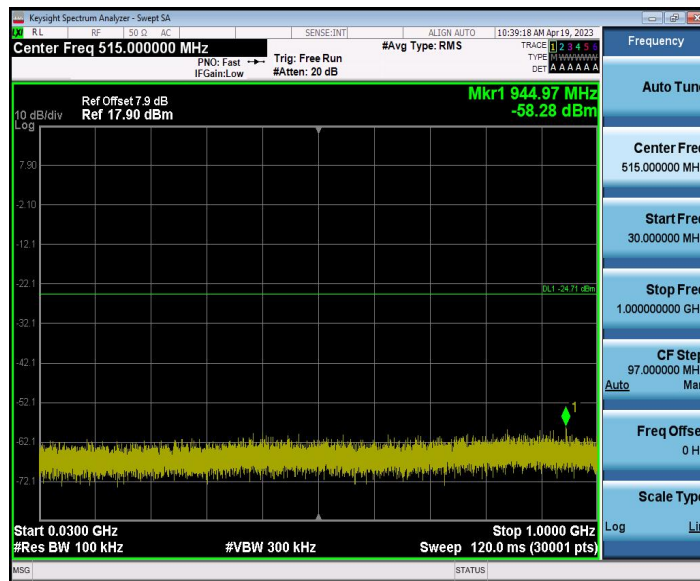

DH5_Ant1_2441_0~Reference

DH5_Ant1_2441_30~1000

DH5_Ant1_2441_1000~26500

DH5_Ant1_2480_0~Reference

DH5_Ant1_2480_30~1000

DH5_Ant1_2480_1000~26500

Appendix I. Setup Photographs

Fig. 1 Radiated emission setup photo(Below 30MHz)

Fig. 2 Radiated emission setup photo(30MHz-1GHz)

Fig. 3 Radiated emission setup photo(Above 1GHz)

-----End of the report-----