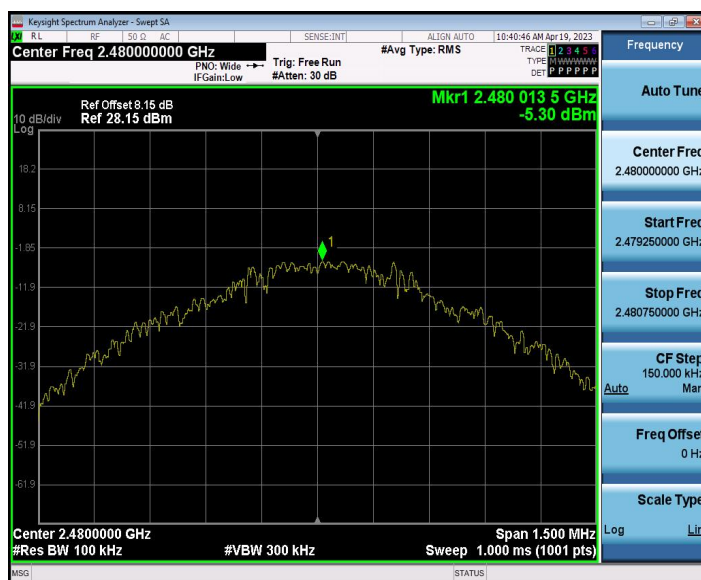

DH5_Ant1_2441_0~Reference

DH5_Ant1_2441_30~1000

DH5_Ant1_2441_1000~26500

DH5_Ant1_2480_0~Reference

DH5_Ant1_2480_30~1000

DH5_Ant1_2480_1000~26500

Appendix I. Setup Photographs

Fig. 1 Radiated emission setup photo(Below 30MHz)

Fig. 2 Radiated emission setup photo(30MHz-1GHz)

Fig. 3 Radiated emission setup photo(Above 1GHz)

-----End of the report-----