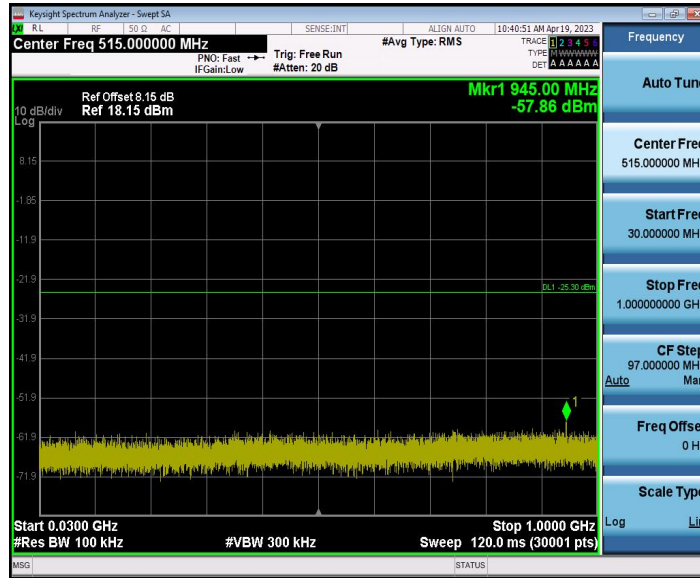

DH5_Ant1_2441_0~Reference

DH5_Ant1_2441_30~1000

DH5_Ant1_2441_1000~26500

DH5_Ant1_2480_0~Reference

DH5_Ant1_2480_30~1000

DH5_Ant1_2480_1000~26500

Appendix I. Setup Photographs

Fig. 1 Radiated emission setup photo(Below 30MHz)

Fig. 2 Radiated emission setup photo(30MHz-1GHz)

Fig. 3 Radiated emission setup photo(Above 1GHz)

-----End of the report-----