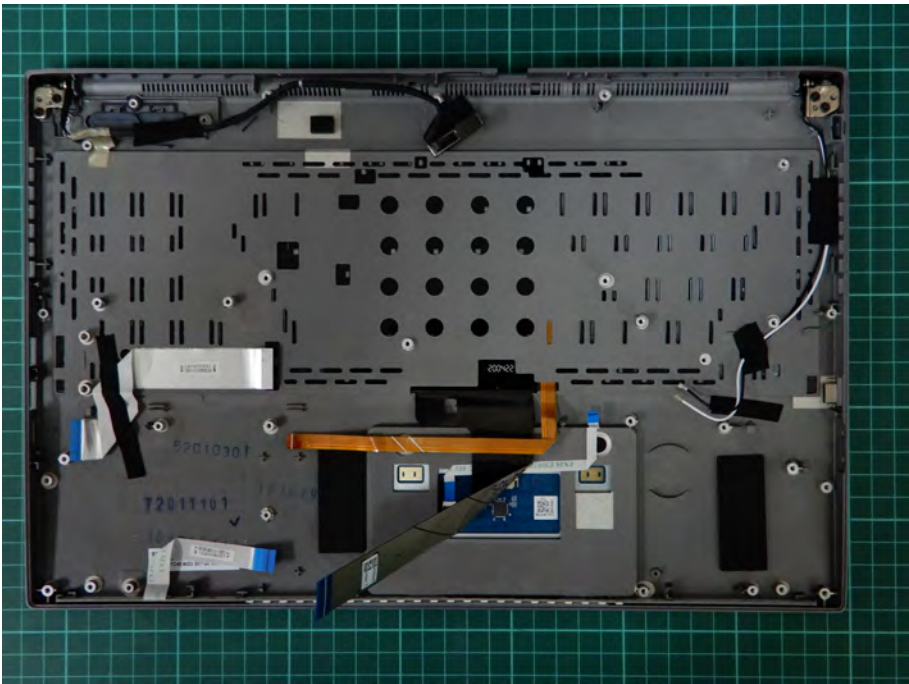

Appendix C. EUT Photographs

Auden (AUDEN TECHNO) Main Antenna
Part No.: ANTRG5Y119-1801

Auden (AUDEN TECHNO) Aux Antenna
Part No.: ANTRG5Y119-1802