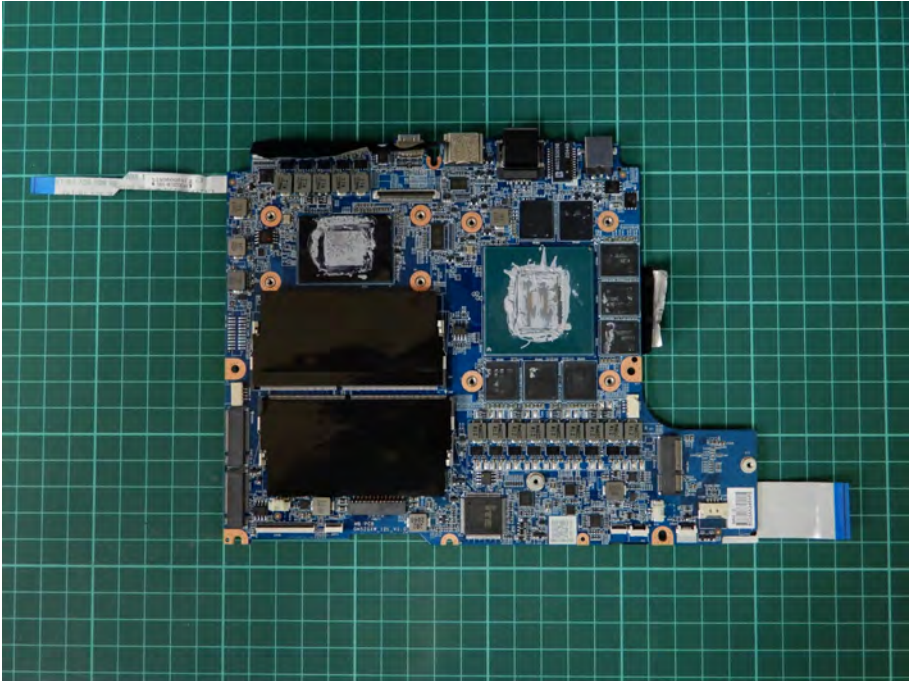

Appendix C. EUT Photographs

Auden (AUDEN TECHNO) Main Antenna
Part No.: ANTRG5Y119-1801

Auden (AUDEN TECHNO) Aux Antenna
Part No.: ANTRG5Y119-1802