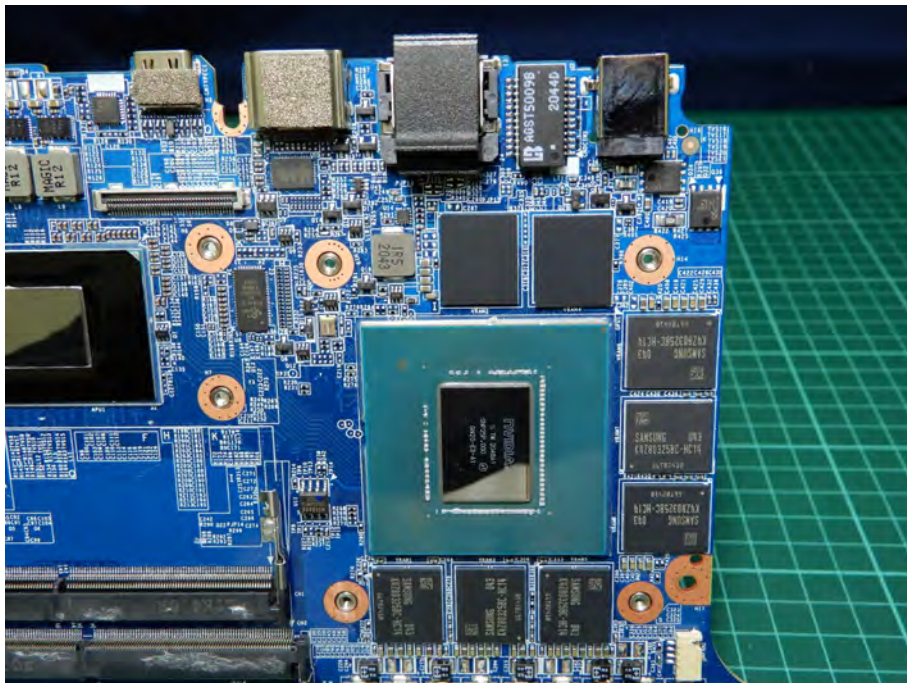

Appendix C. EUT Photographs

Auden (AUDEN TECHNO) Main Antenna
Part No.: ANTRG5Y119-1801

Auden (AUDEN TECHNO) Aux Antenna
Part No.: ANTRG5Y119-1802