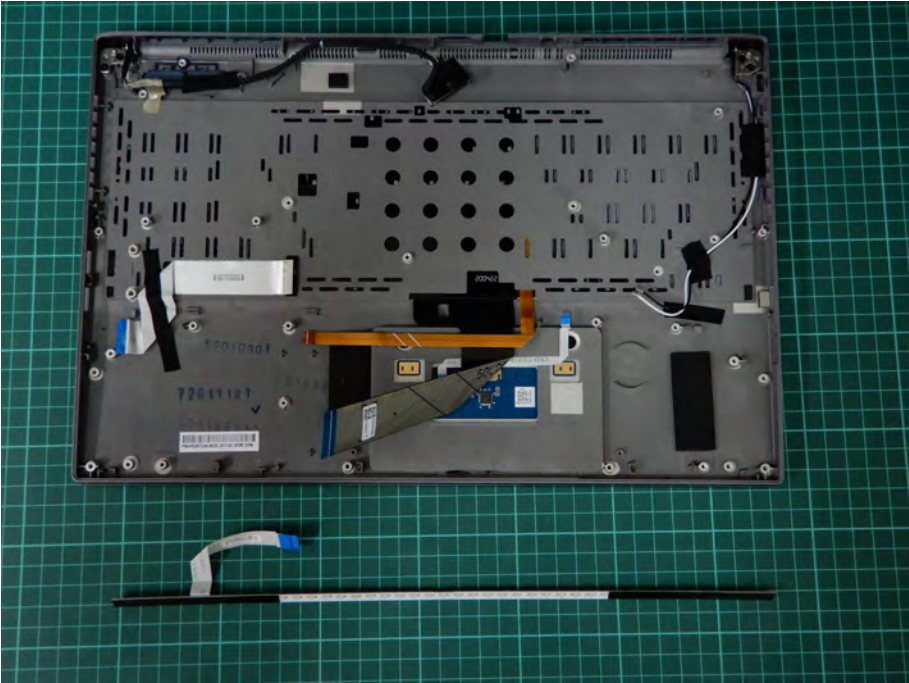

Appendix C. EUT Photographs

Auden (AUDEN TECHNO) Main Antenna
Part No.: ANTRG5Y119-1801

Auden (AUDEN TECHNO) Aux Antenna
Part No.: ANTRG5Y119-1802