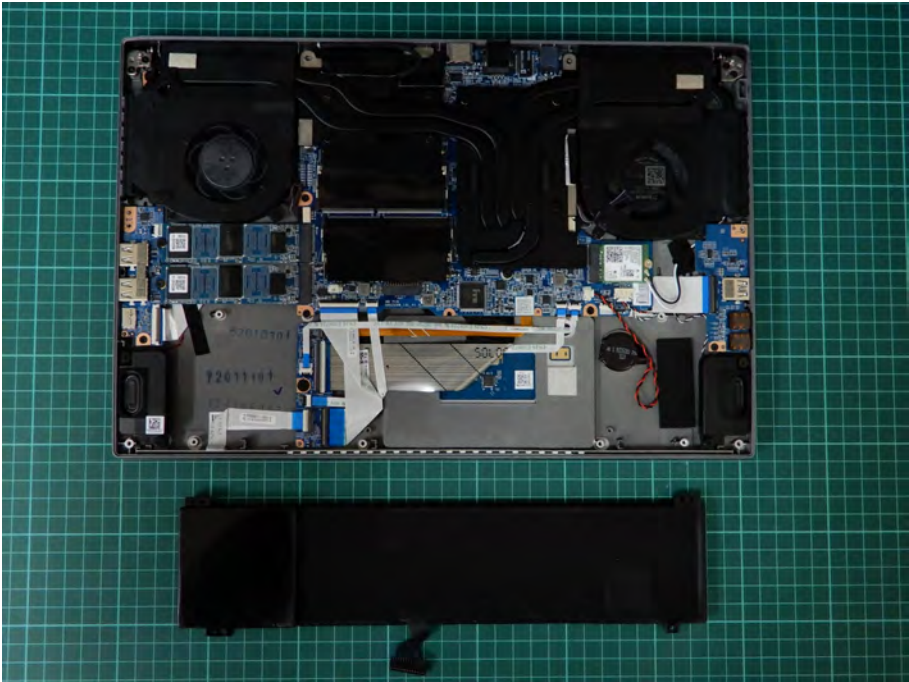

Appendix C. EUT Photographs

Auden (AUDEN TECHNO) Main Antenna
Part No.: ANTRG5Y119-1801

Auden (AUDEN TECHNO) Aux Antenna
Part No.: ANTRG5Y119-1802