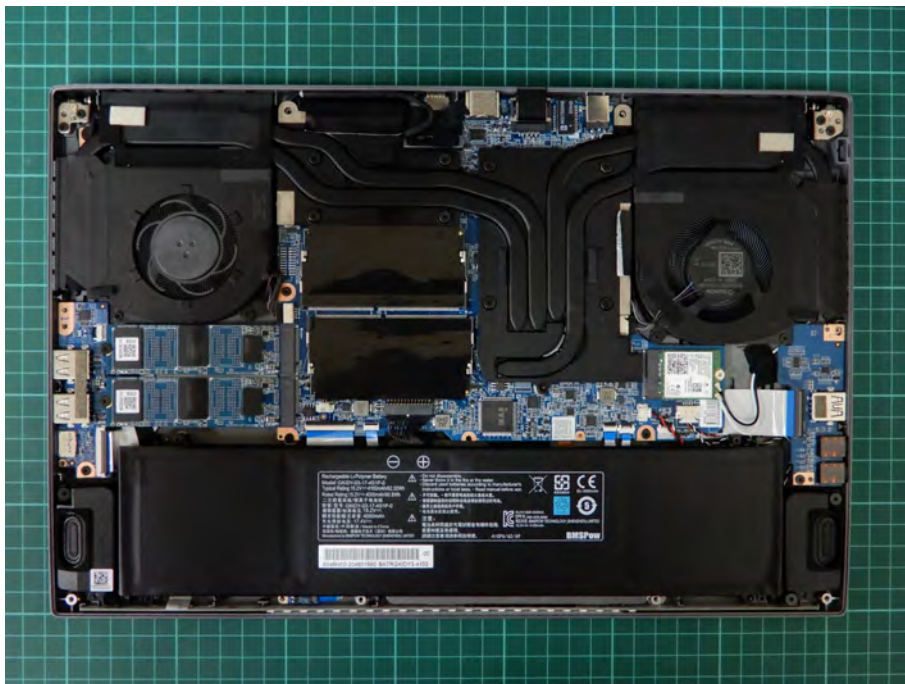

Appendix C. EUT Photographs

Auden (AUDEN TECHNO) Main Antenna
Part No.: ANTRG5Y119-1801

Auden (AUDEN TECHNO) Aux Antenna
Part No.: ANTRG5Y119-1802