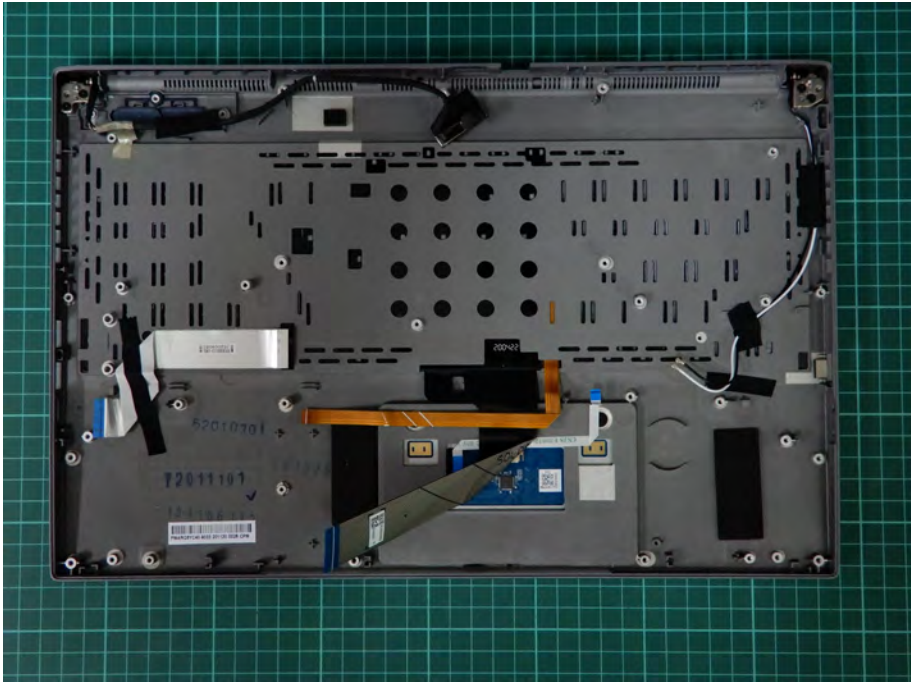

Appendix C. EUT Photographs

Auden (AUDEN TECHNO) Main Antenna
Part No.: ANTRG5Y119-1801

Auden (AUDEN TECHNO) Aux Antenna
Part No.: ANTRG5Y119-1802