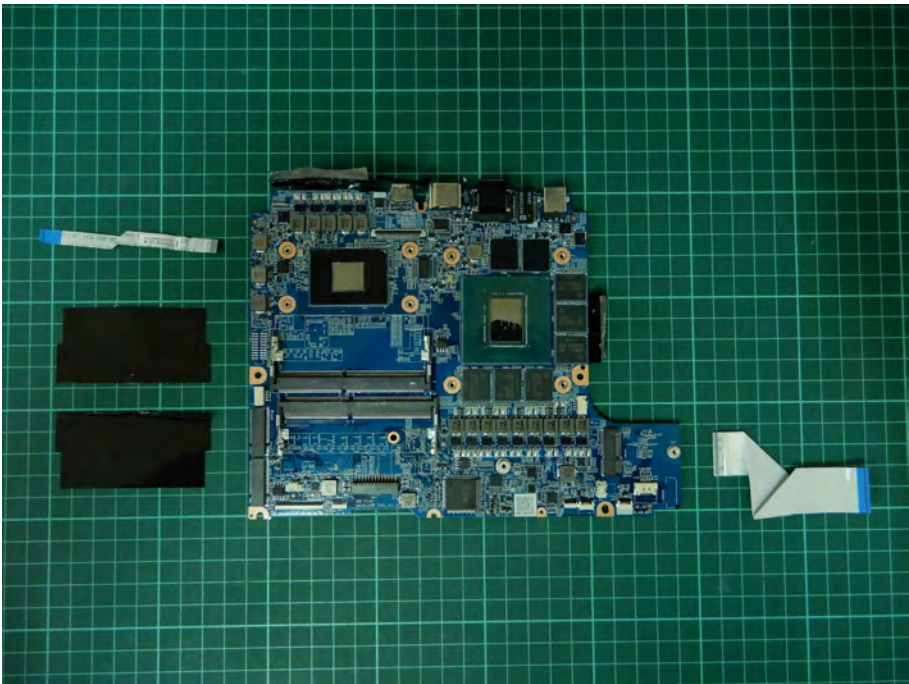

Appendix C. EUT Photographs

Auden (AUDEN TECHNO) Main Antenna
Part No.: ANTRG5Y119-1801

Auden (AUDEN TECHNO) Aux Antenna
Part No.: ANTRG5Y119-1802