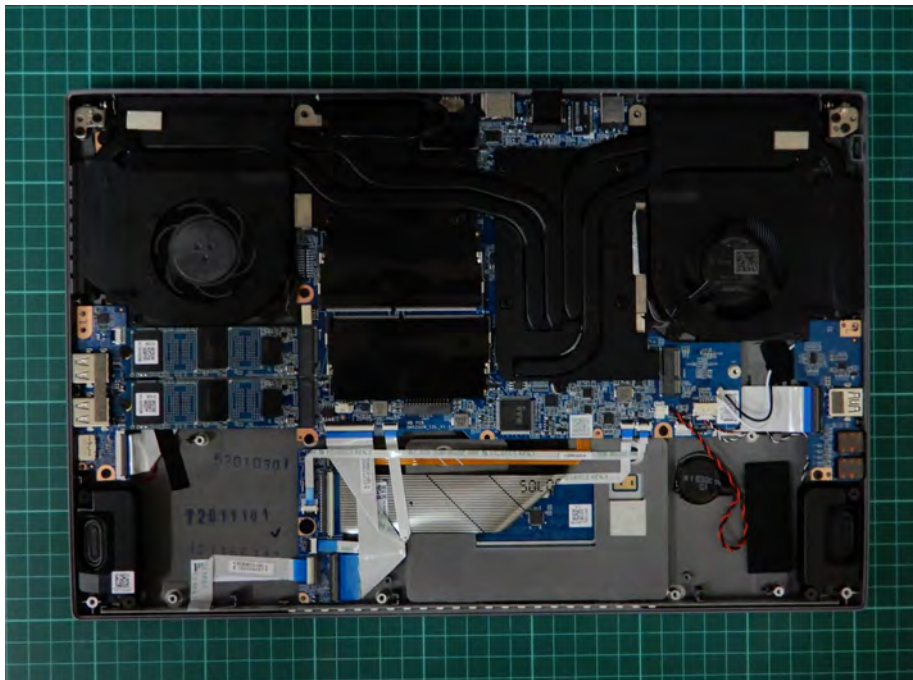

Appendix C. EUT Photographs

Auden (AUDEN TECHNO) Main Antenna
Part No.: ANTRG5Y119-1801

Auden (AUDEN TECHNO) Aux Antenna
Part No.: ANTRG5Y119-1802