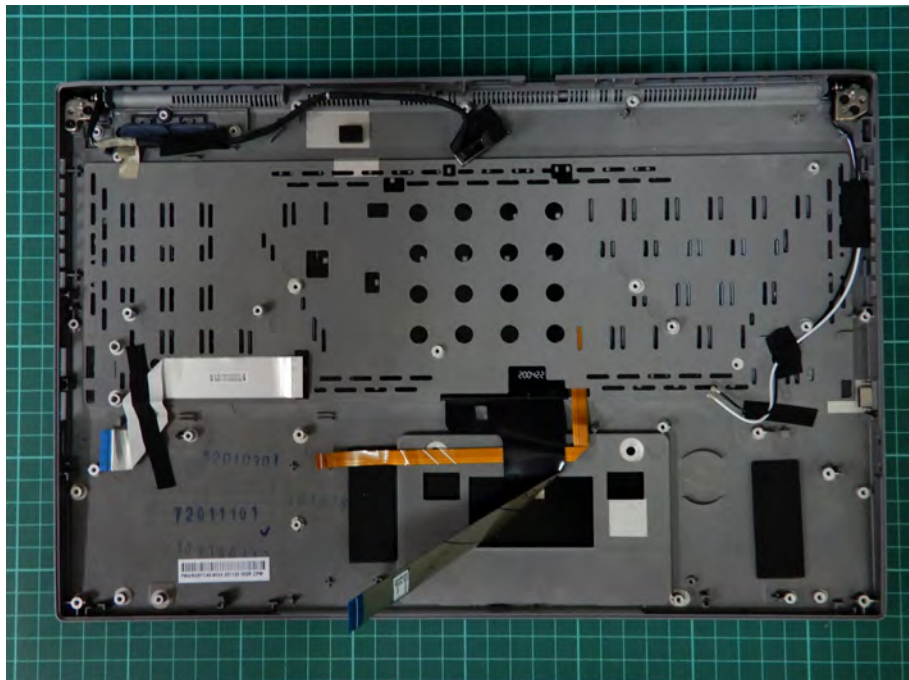

Appendix C. EUT Photographs

Auden (AUDEN TECHNO) Main Antenna
Part No.: ANTRG5Y119-1801

Auden (AUDEN TECHNO) Aux Antenna
Part No.: ANTRG5Y119-1802