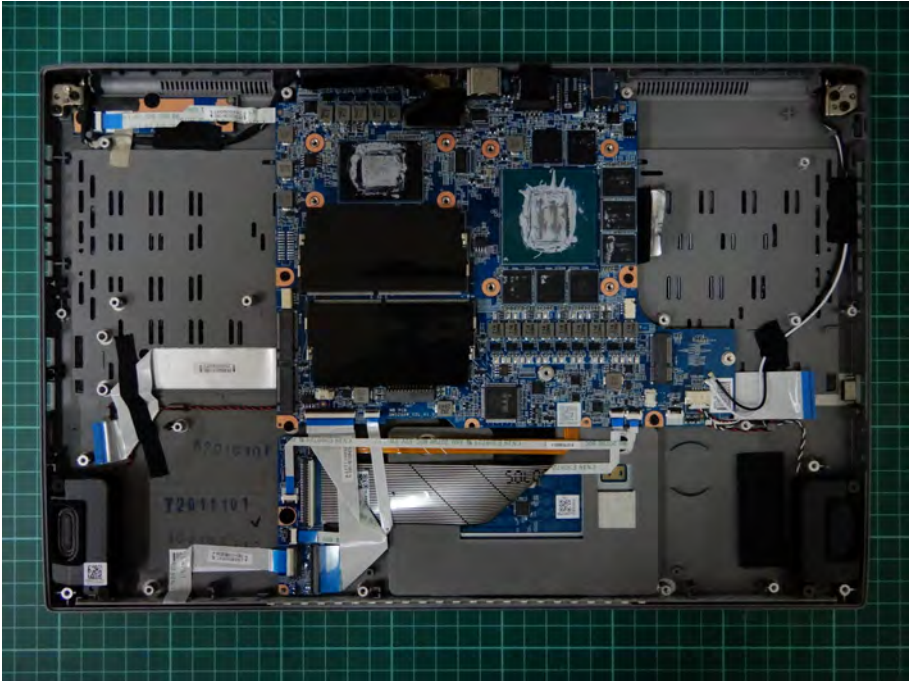

Appendix C. EUT Photographs

Auden (AUDEN TECHNO) Main Antenna
Part No.: ANTRG5Y119-1801

Auden (AUDEN TECHNO) Aux Antenna
Part No.: ANTRG5Y119-1802