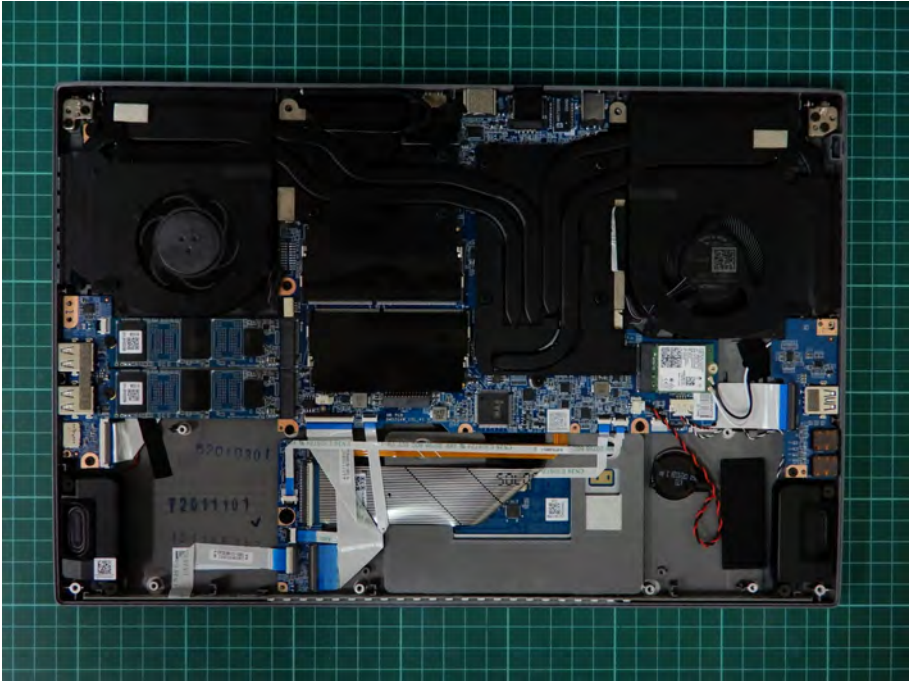

Appendix C. EUT Photographs

Auden (AUDEN TECHNO) Main Antenna
Part No.: ANTRG5Y119-1801

Auden (AUDEN TECHNO) Aux Antenna
Part No.: ANTRG5Y119-1802