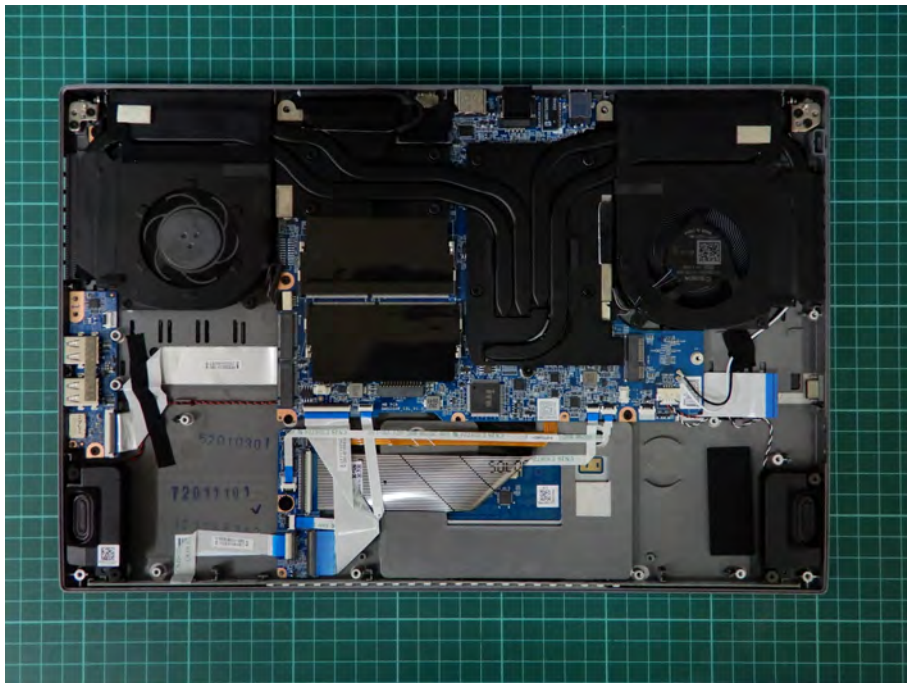

Appendix C. EUT Photographs

Auden (AUDEN TECHNO) Main Antenna
Part No.: ANTRG5Y119-1801

Auden (AUDEN TECHNO) Aux Antenna
Part No.: ANTRG5Y119-1802