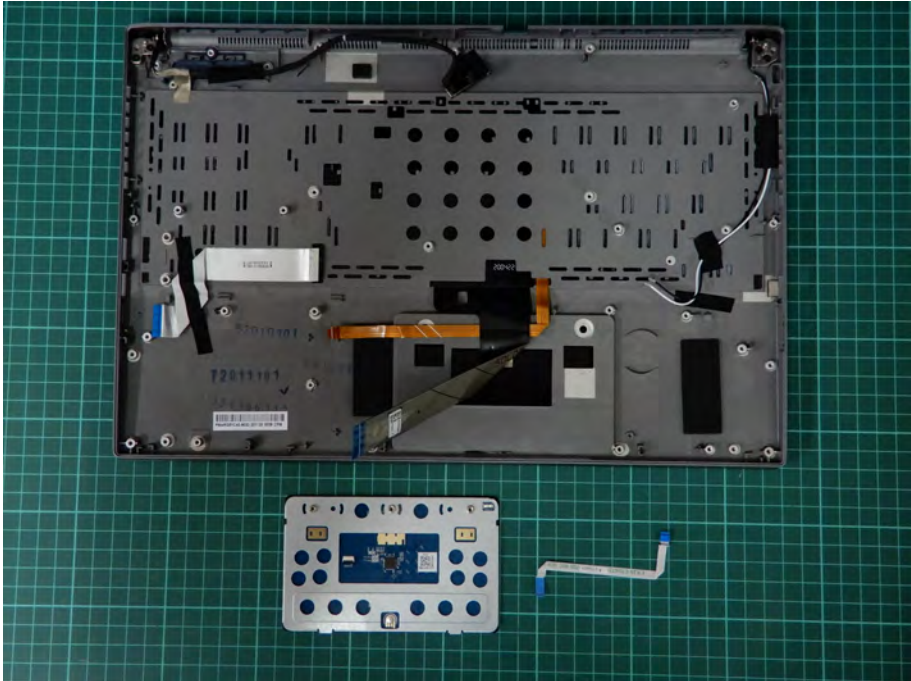

Appendix C. EUT Photographs

Auden (AUDEN TECHNO) Main Antenna
Part No.: ANTRG5Y119-1801

Auden (AUDEN TECHNO) Aux Antenna
Part No.: ANTRG5Y119-1802