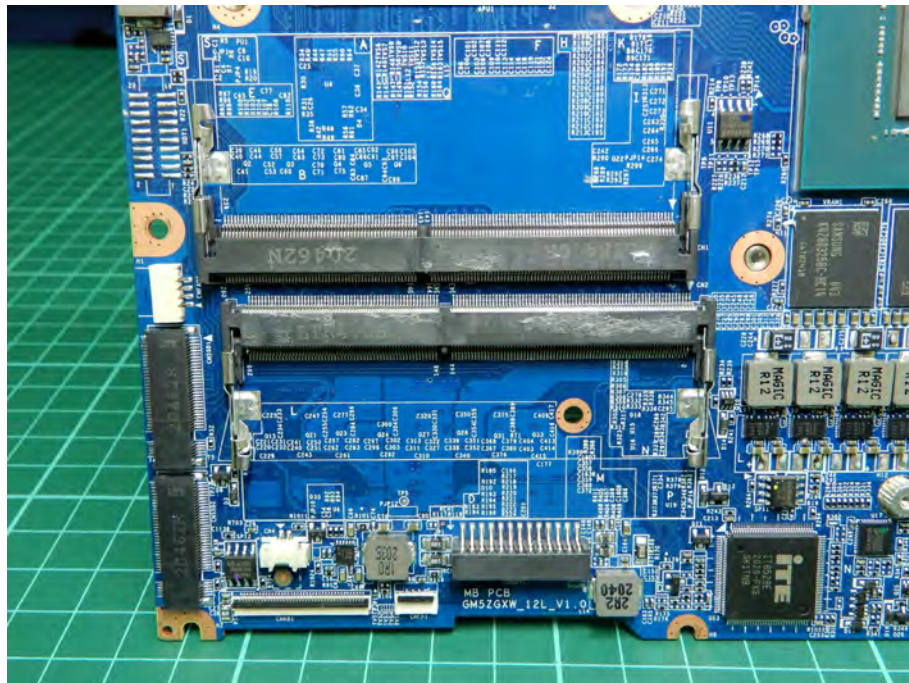

Appendix C. EUT Photographs

Auden (AUDEN TECHNO) Main Antenna
Part No.: ANTRG5Y119-1801

Auden (AUDEN TECHNO) Aux Antenna
Part No.: ANTRG5Y119-1802