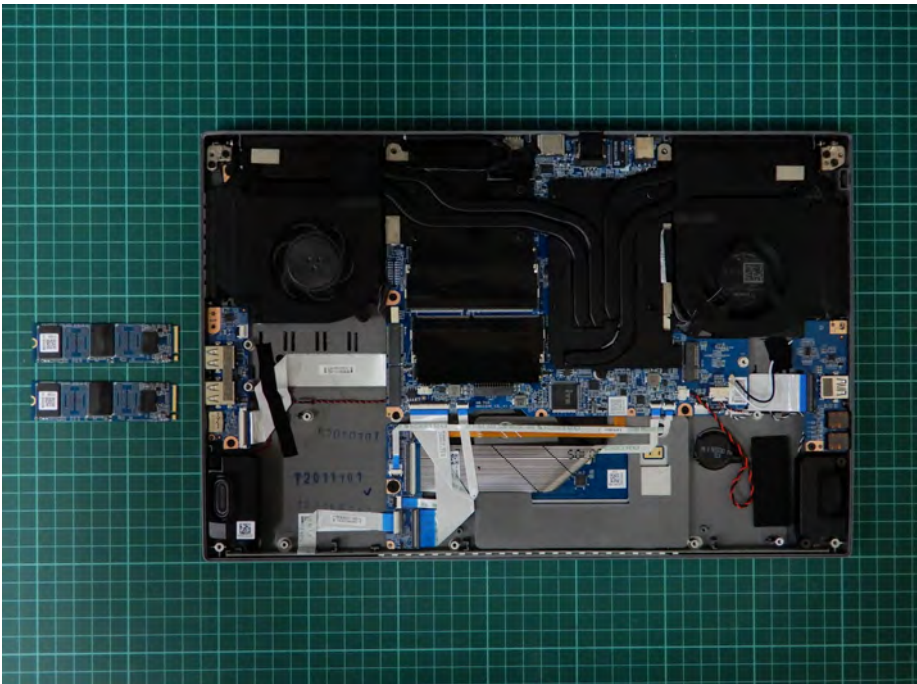

Appendix C. EUT Photographs

Auden (AUDEN TECHNO) Main Antenna
Part No.: ANTRG5Y119-1801

Auden (AUDEN TECHNO) Aux Antenna
Part No.: ANTRG5Y119-1802