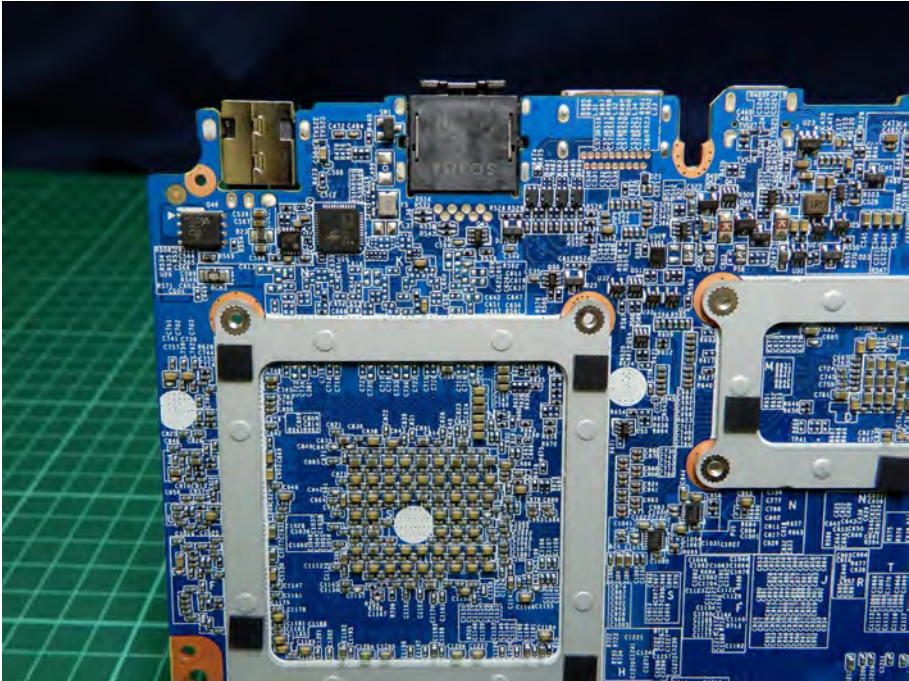

Appendix C. EUT Photographs

Auden (AUDEN TECHNO) Main Antenna
Part No.: ANTRG5Y119-1801

Auden (AUDEN TECHNO) Aux Antenna
Part No.: ANTRG5Y119-1802