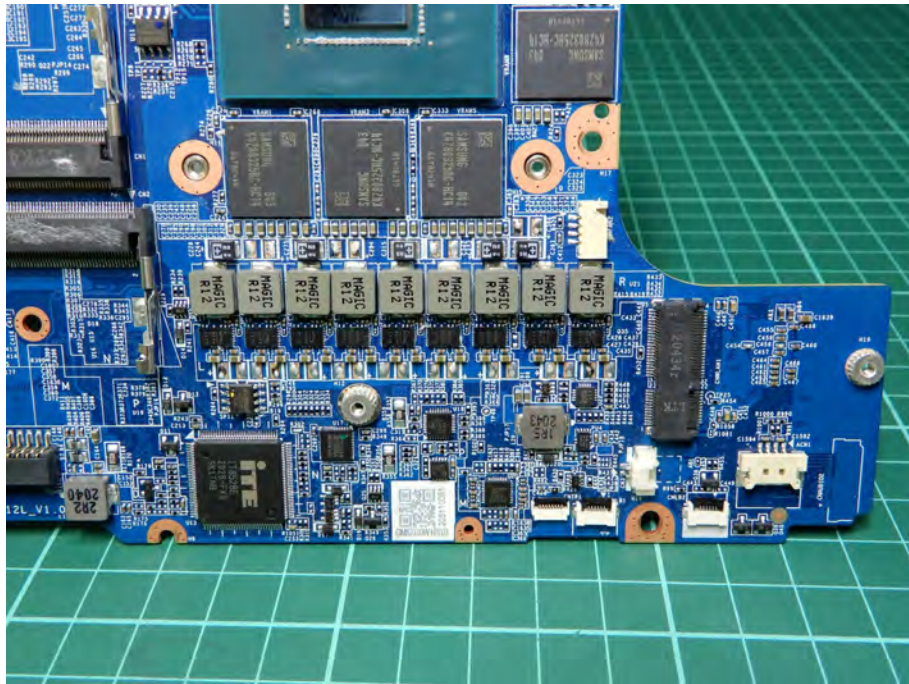

Appendix C. EUT Photographs

Auden (AUDEN TECHNO) Main Antenna
Part No.: ANTRG5Y119-1801

Auden (AUDEN TECHNO) Aux Antenna
Part No.: ANTRG5Y119-1802