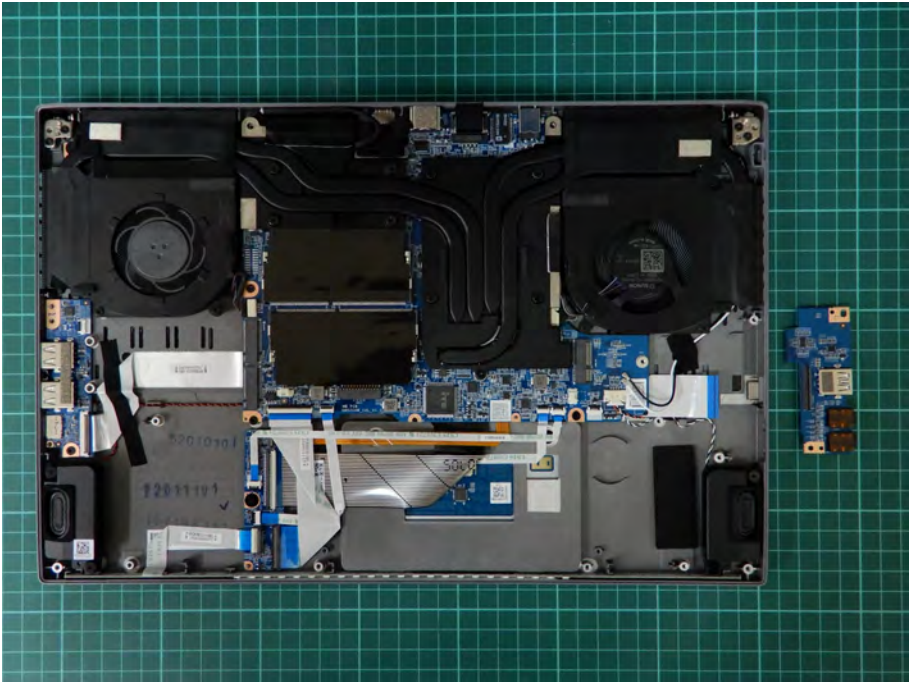

Appendix C. EUT Photographs

Auden (AUDEN TECHNO) Main Antenna
Part No.: ANTRG5Y119-1801

Auden (AUDEN TECHNO) Aux Antenna
Part No.: ANTRG5Y119-1802