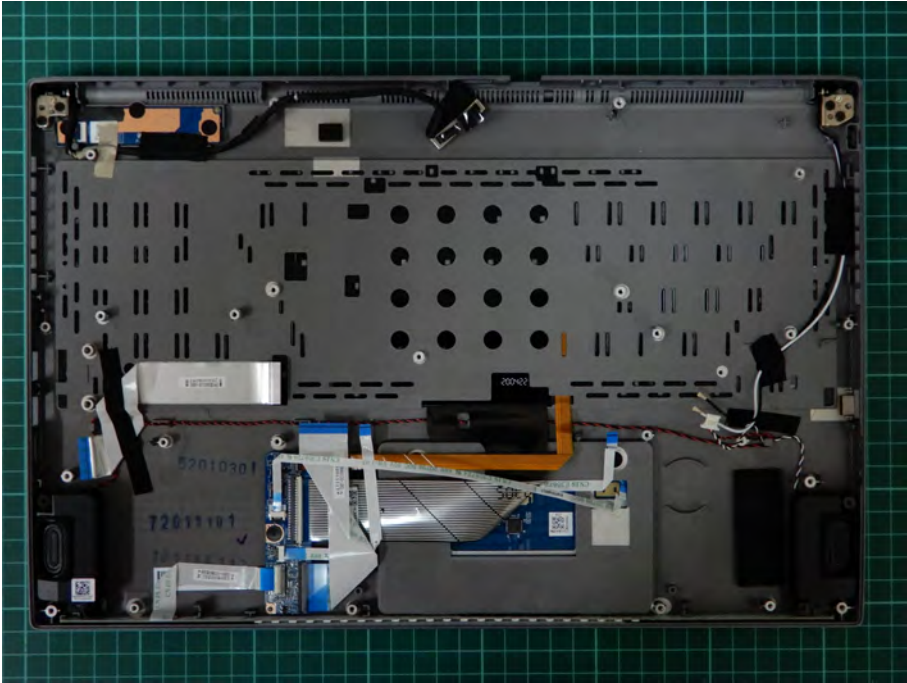

Appendix C. EUT Photographs

Auden (AUDEN TECHNO) Main Antenna
Part No.: ANTRG5Y119-1801

Auden (AUDEN TECHNO) Aux Antenna
Part No.: ANTRG5Y119-1802