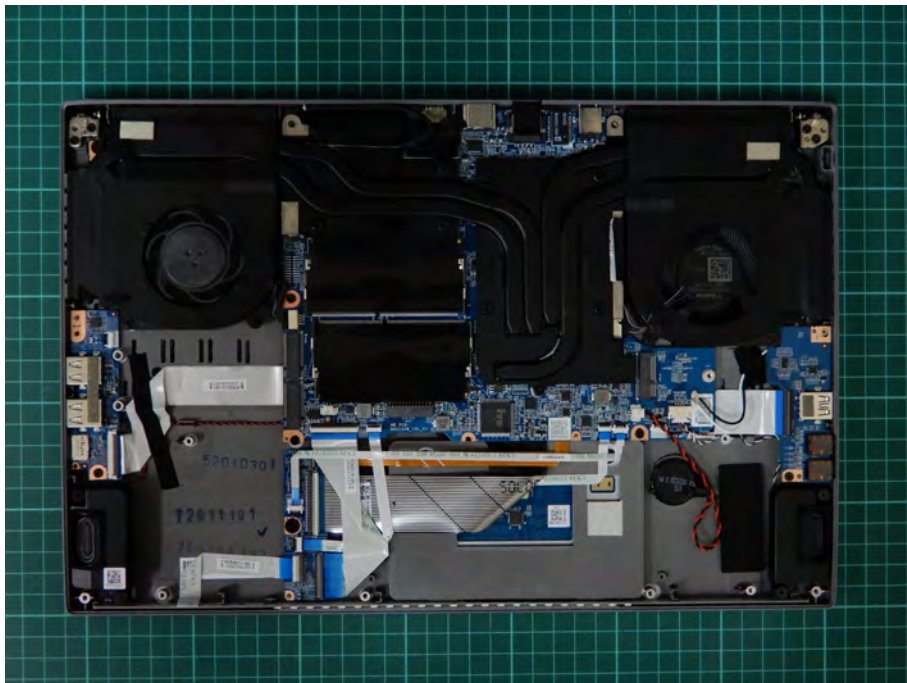

Appendix C. EUT Photographs

Auden (AUDEN TECHNO) Main Antenna
Part No.: ANTRG5Y119-1801

Auden (AUDEN TECHNO) Aux Antenna
Part No.: ANTRG5Y119-1802