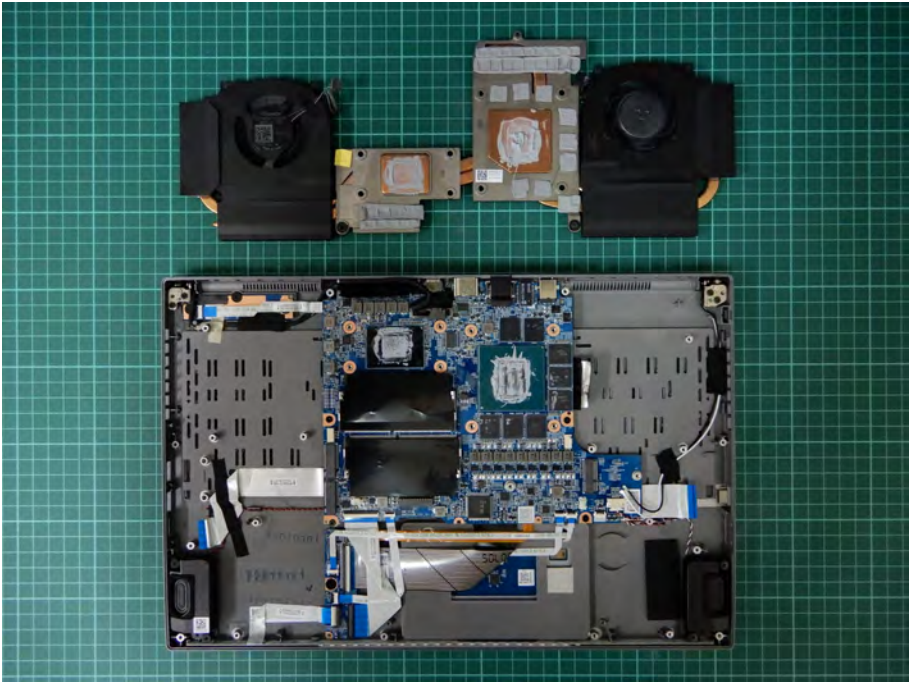

Appendix C. EUT Photographs

Auden (AUDEN TECHNO) Main Antenna
Part No.: ANTRG5Y119-1801

Auden (AUDEN TECHNO) Aux Antenna
Part No.: ANTRG5Y119-1802