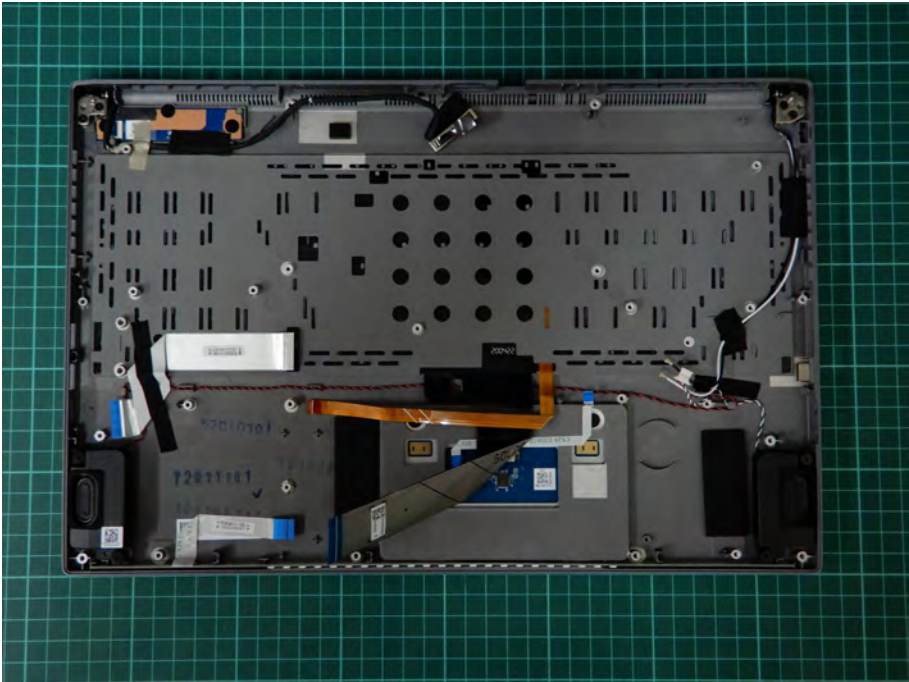

Appendix C. EUT Photographs

Auden (AUDEN TECHNO) Main Antenna
Part No.: ANTRG5Y119-1801

Auden (AUDEN TECHNO) Aux Antenna
Part No.: ANTRG5Y119-1802