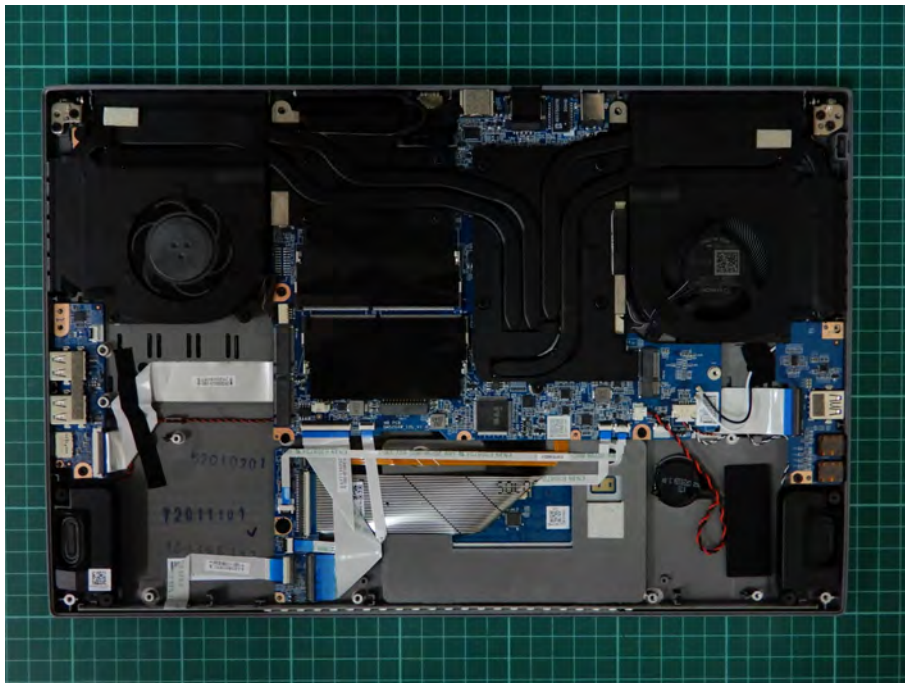

Appendix C. EUT Photographs

Auden (AUDEN TECHNO) Main Antenna
Part No.: ANTRG5Y119-1801

Auden (AUDEN TECHNO) Aux Antenna
Part No.: ANTRG5Y119-1802