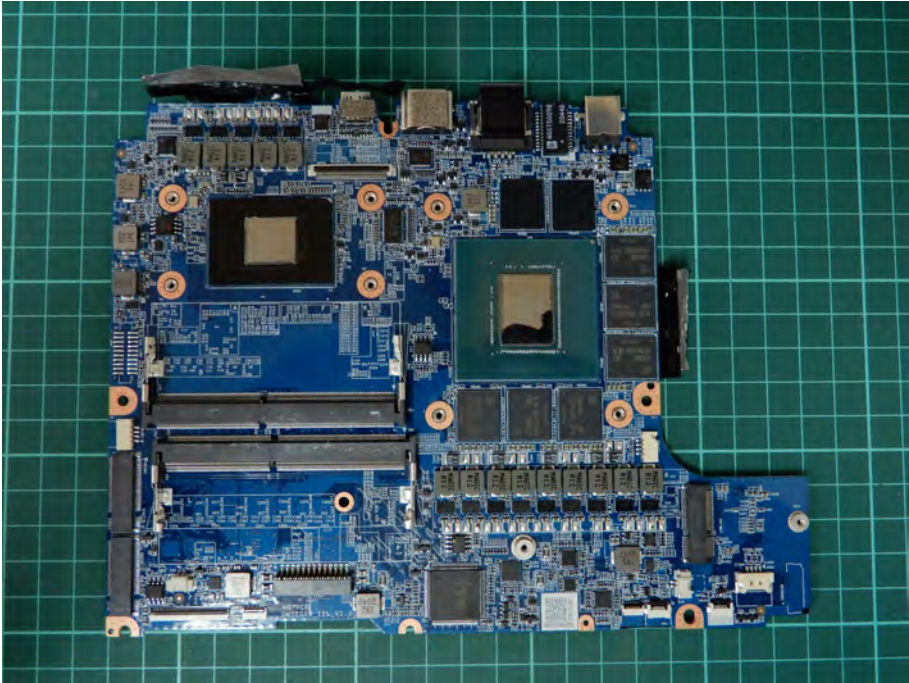

Appendix C. EUT Photographs

Auden (AUDEN TECHNO) Main Antenna
Part No.: ANTRG5Y119-1801

Auden (AUDEN TECHNO) Aux Antenna
Part No.: ANTRG5Y119-1802