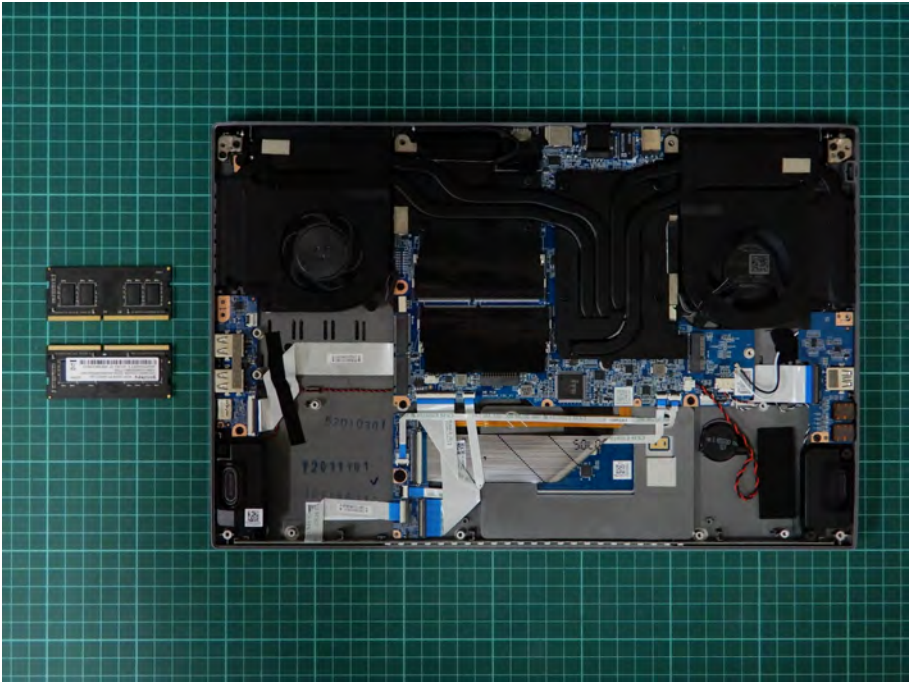

Appendix C. EUT Photographs

Auden (AUDEN TECHNO) Main Antenna
Part No.: ANTRG5Y119-1801

Auden (AUDEN TECHNO) Aux Antenna
Part No.: ANTRG5Y119-1802