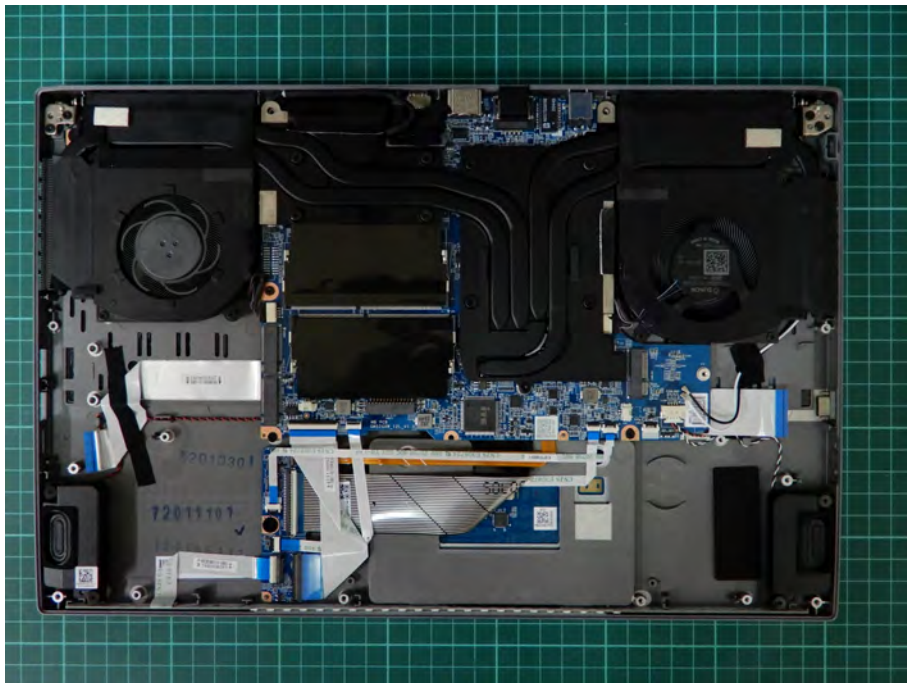

Appendix C. EUT Photographs

Auden (AUDEN TECHNO) Main Antenna
Part No.: ANTRG5Y119-1801

Auden (AUDEN TECHNO) Aux Antenna
Part No.: ANTRG5Y119-1802