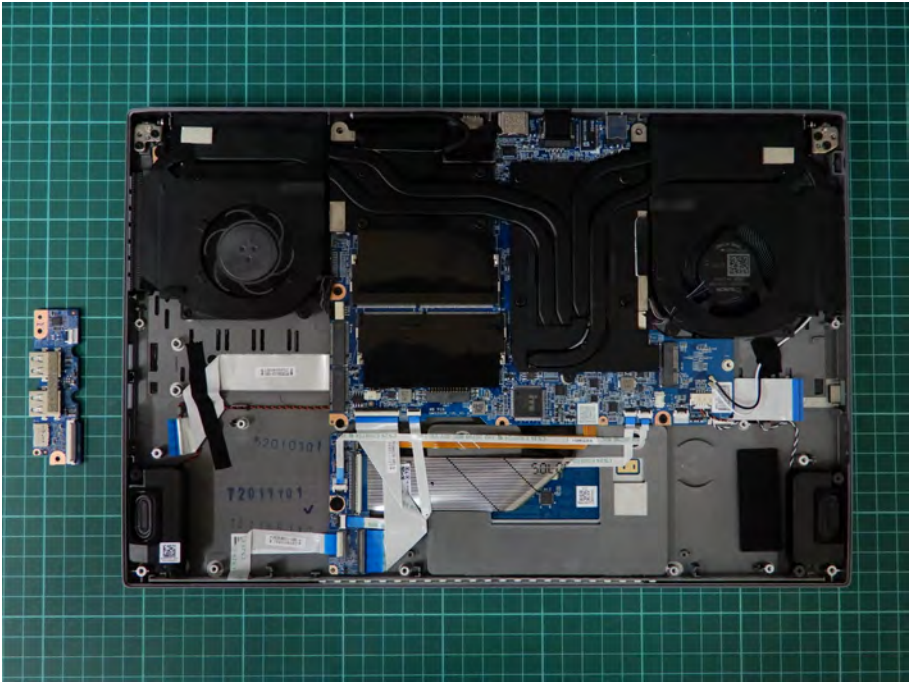

Appendix C. EUT Photographs

Auden (AUDEN TECHNO) Main Antenna
Part No.: ANTRG5Y119-1801

Auden (AUDEN TECHNO) Aux Antenna
Part No.: ANTRG5Y119-1802