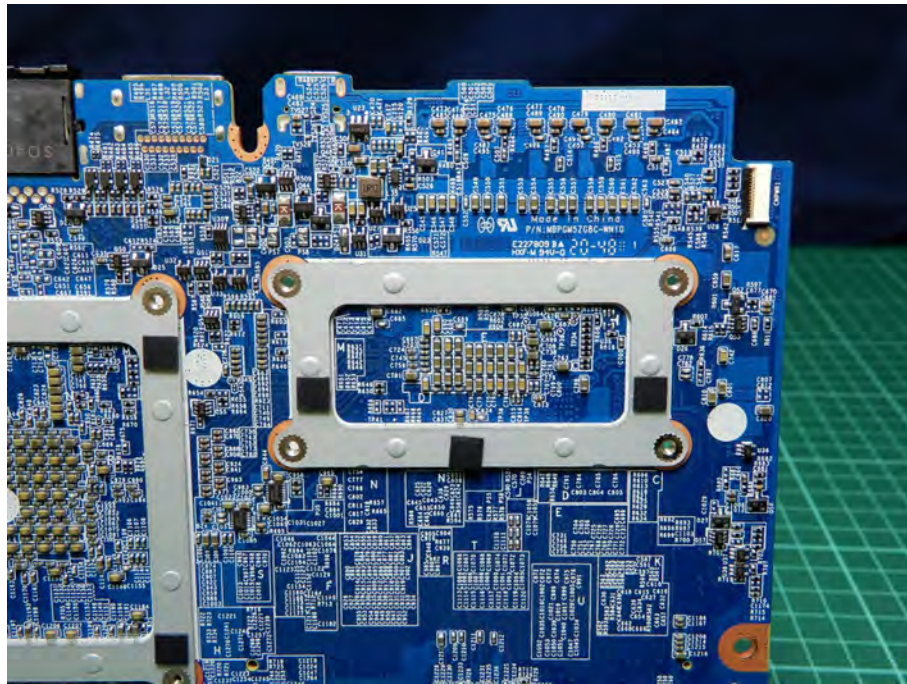

Appendix C. EUT Photographs

Auden (AUDEN TECHNO) Main Antenna
Part No.: ANTRG5Y119-1801

Auden (AUDEN TECHNO) Aux Antenna
Part No.: ANTRG5Y119-1802