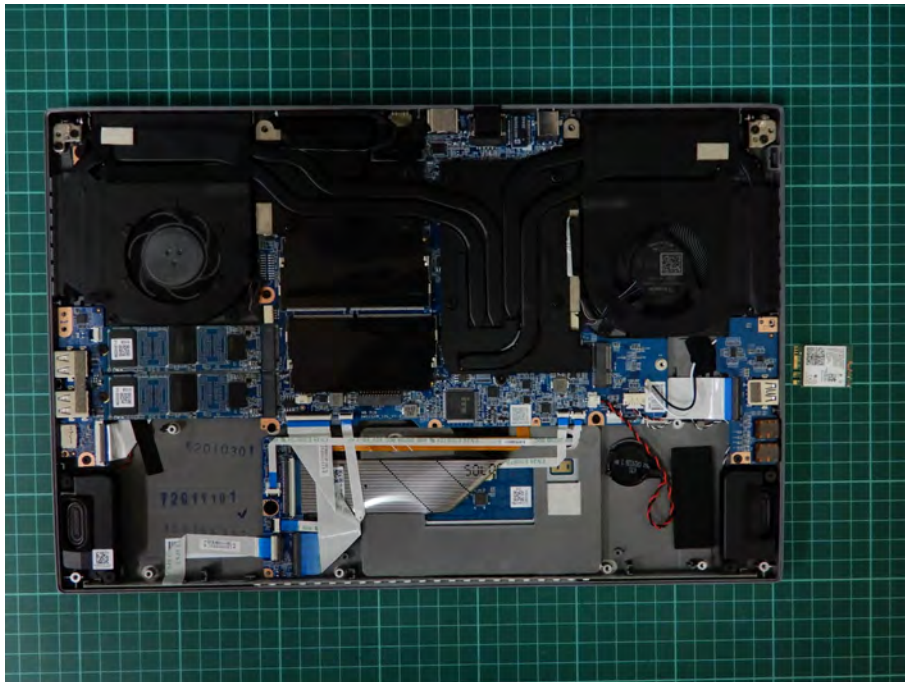

Appendix C. EUT Photographs

Auden (AUDEN TECHNO) Main Antenna
Part No.: ANTRG5Y119-1801

Auden (AUDEN TECHNO) Aux Antenna
Part No.: ANTRG5Y119-1802