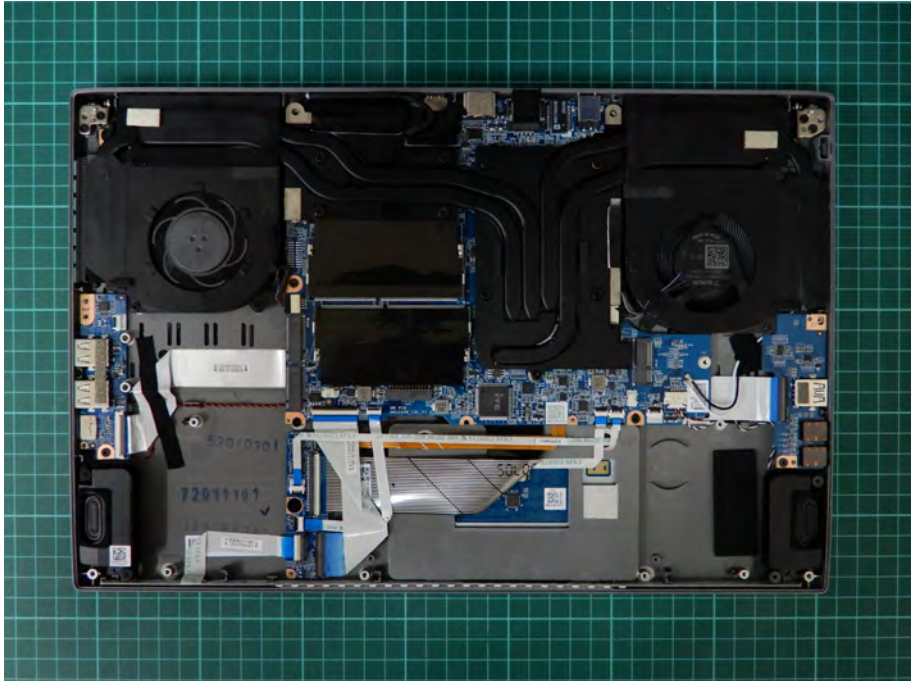

Appendix C. EUT Photographs

Auden (AUDEN TECHNO) Main Antenna
Part No.: ANTRG5Y119-1801

Auden (AUDEN TECHNO) Aux Antenna
Part No.: ANTRG5Y119-1802