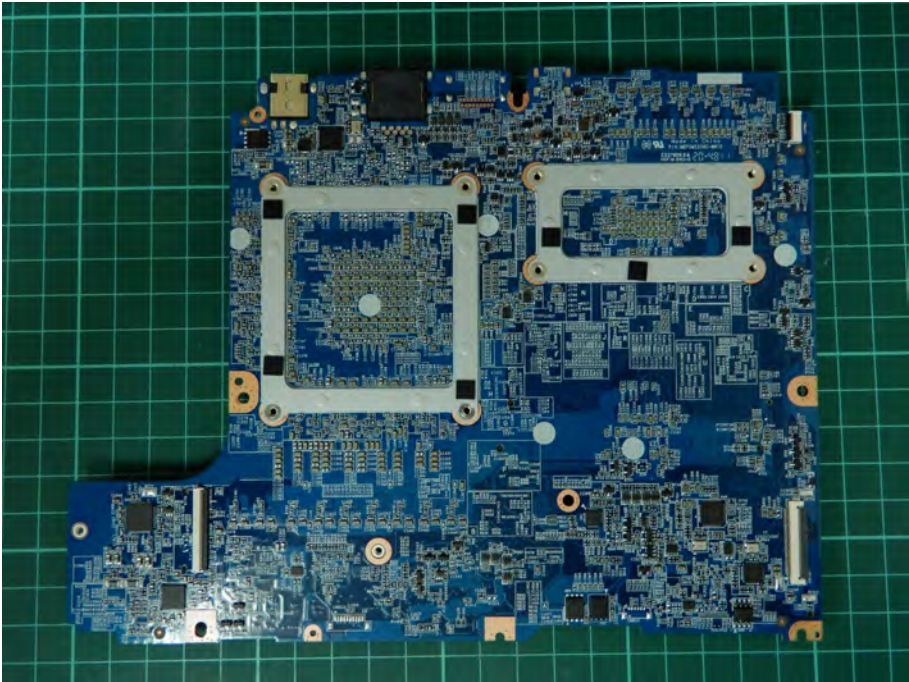

Appendix C. EUT Photographs

Auden (AUDEN TECHNO) Main Antenna
Part No.: ANTRG5Y119-1801

Auden (AUDEN TECHNO) Aux Antenna
Part No.: ANTRG5Y119-1802