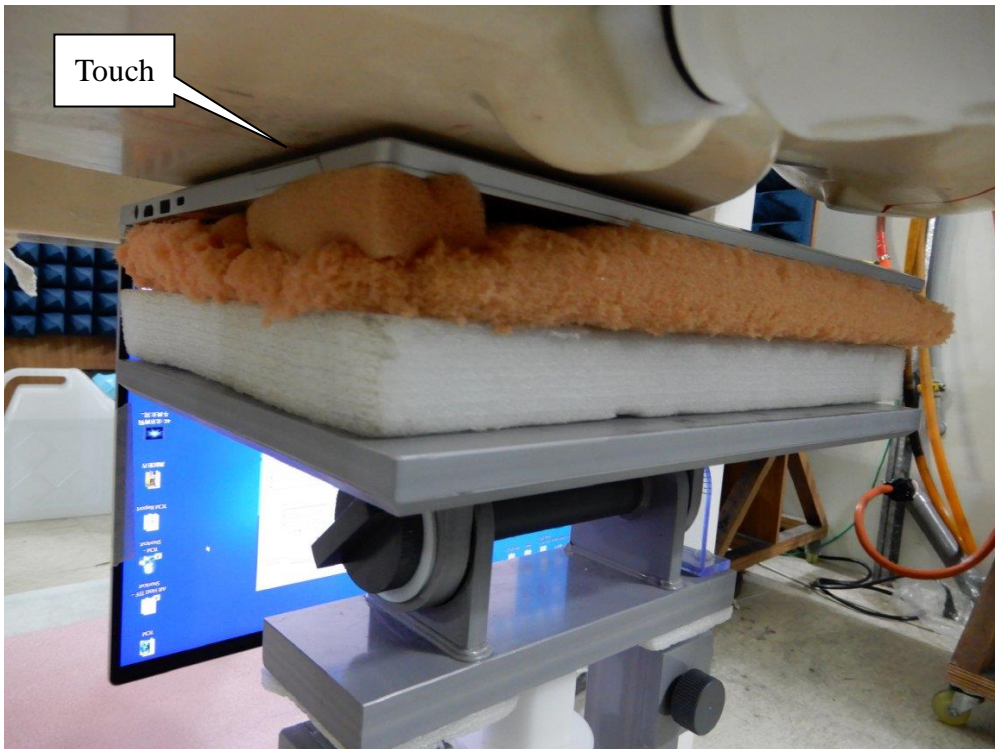

Appendix C. Test Setup Photographs & EUT Photographs
Test Setup Photographs

EUT Bottom - Main

EUT Bottom - Aux

Depth of the liquid in the phantom-Zoom In (2.4GHz)

Depth of the liquid in the phantom-Zoom In (5GHz)

Note: The positions used in the measurements were according to IEEE 1528-2013.