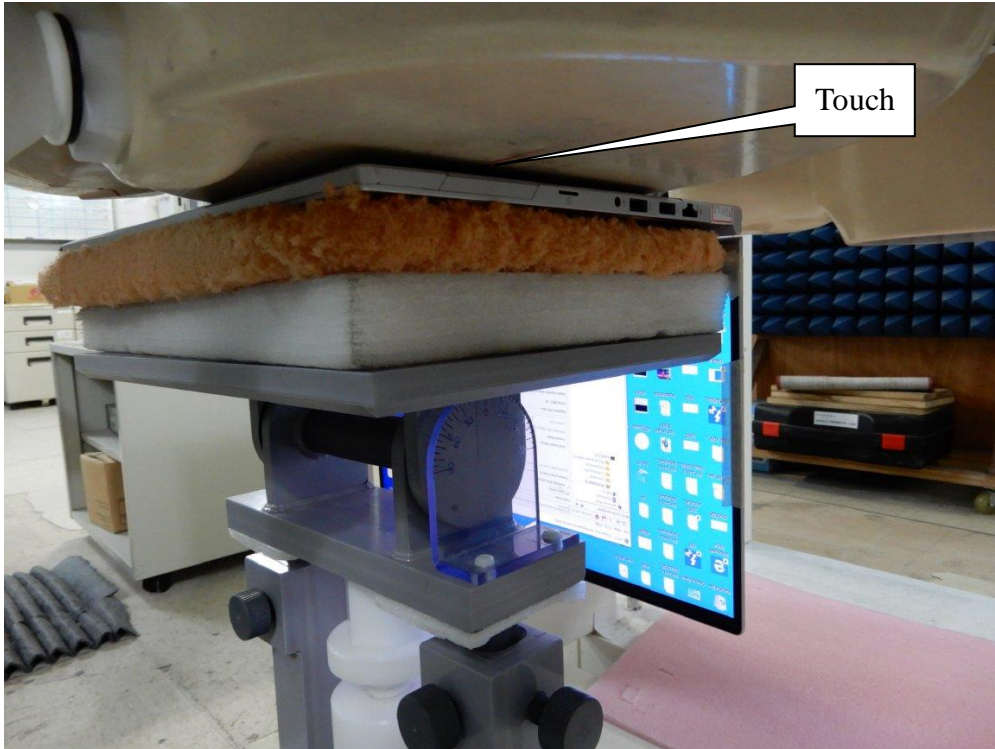

Appendix C. Test Setup Photographs & EUT Photographs
Test Setup Photographs

EUT Bottom - Main

EUT Bottom - Aux

Depth of the liquid in the phantom-Zoom In (2.4GHz)

Depth of the liquid in the phantom-Zoom In (5GHz)

Note: The positions used in the measurements were according to IEEE 1528-2013.