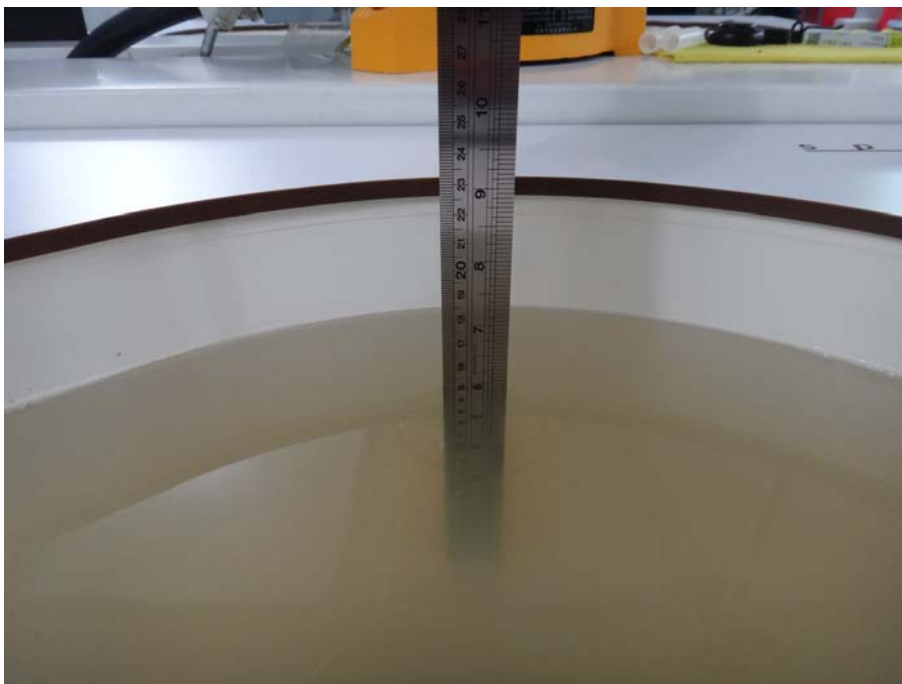

Appendix C. Test Setup Photographs & EUT Photographs

Test Setup Photographs

EUT Back – Main Antenna

EUT Back – Aux Antenna

Depth of the liquid in the phantom-Zoom In (2.4GHz)

Depth of the liquid in the phantom-Zoom In (5GHz)

Note: The positions used in the measurements were according to IEEE 1528-2013.