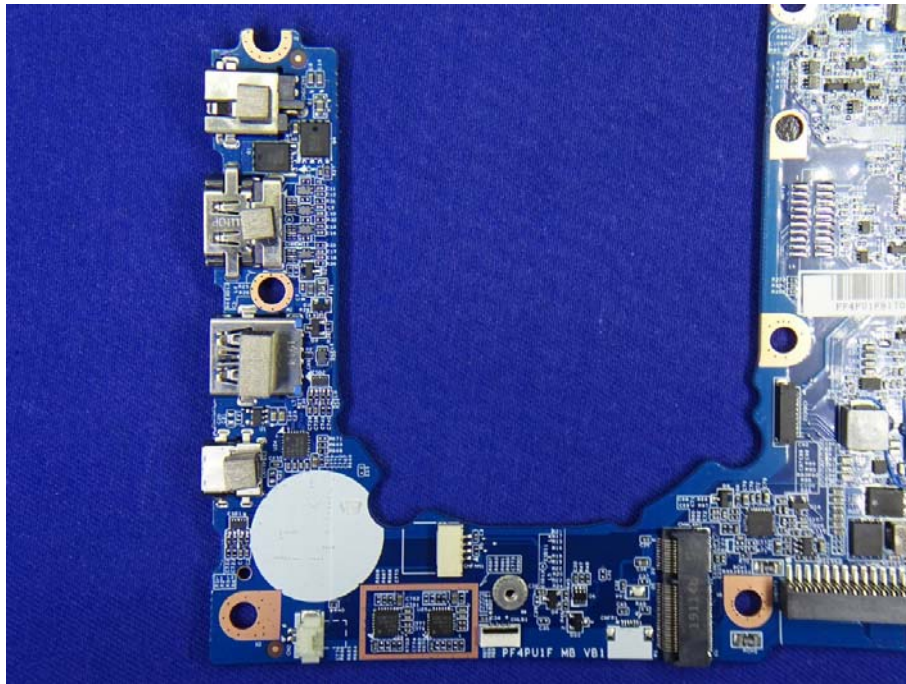

Appendix C. EUT Photographs

Figure of antenna location

Auden (AUDEN TECHNO) Aux Antenna
Part No.: ANTRP4F119-1802

Auden (AUDEN TECHNO) Main Antenna
Part No.: ANTRP4F119-1801