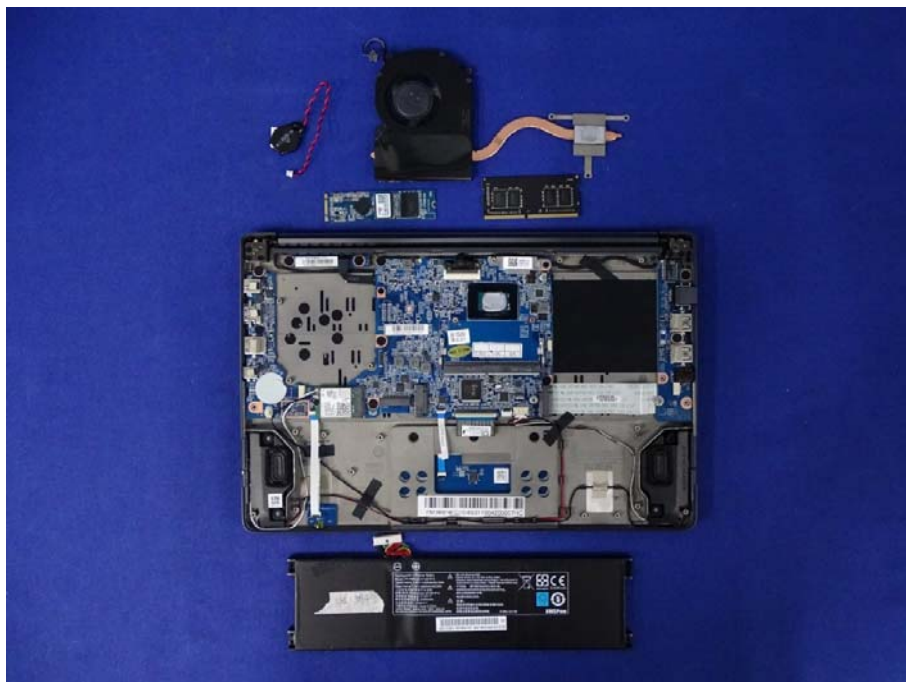

Appendix C. EUT Photographs

Figure of antenna location

Auden (AUDEN TECHNO) Aux Antenna
Part No.: ANTRP4F119-1802

Auden (AUDEN TECHNO) Main Antenna
Part No.: ANTRP4F119-1801