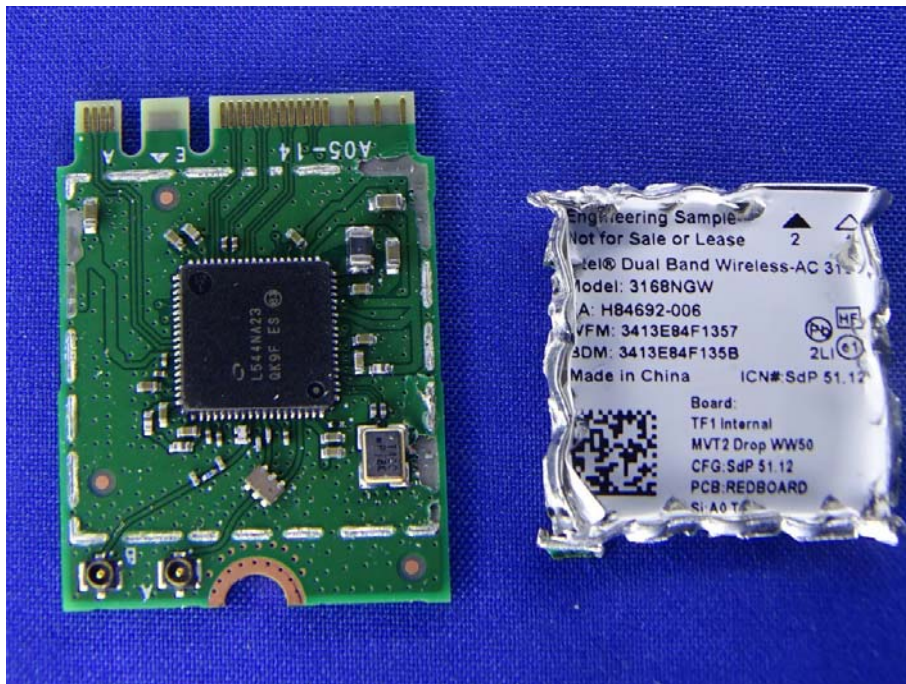

Appendix C. EUT Photographs

Figure of antenna location

Auden (AUDEN TECHNO) Aux Antenna
Part No.: ANTRP4F119-1802

Auden (AUDEN TECHNO) Main Antenna
Part No.: ANTRP4F119-1801