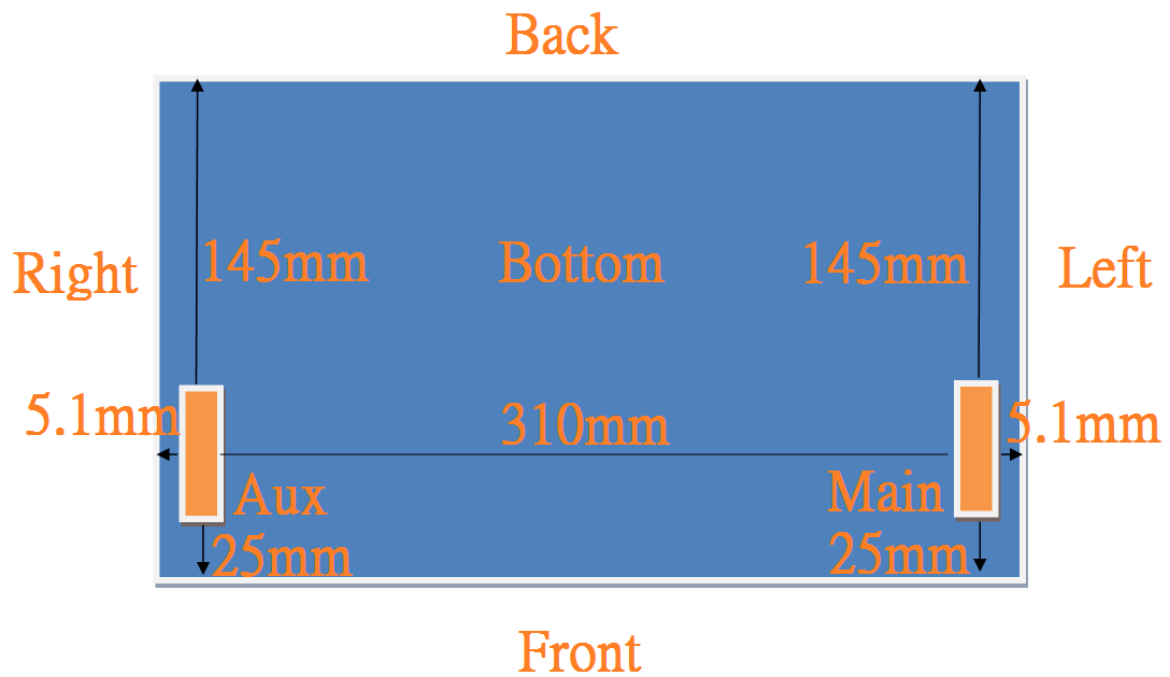

Appendix C. EUT Photographs

Figure of antenna location

Auden (AUDEN TECHNO) Aux Antenna
Part No.: ANTRP4F119-1802

Auden (AUDEN TECHNO) Main Antenna
Part No.: ANTRP4F119-1801