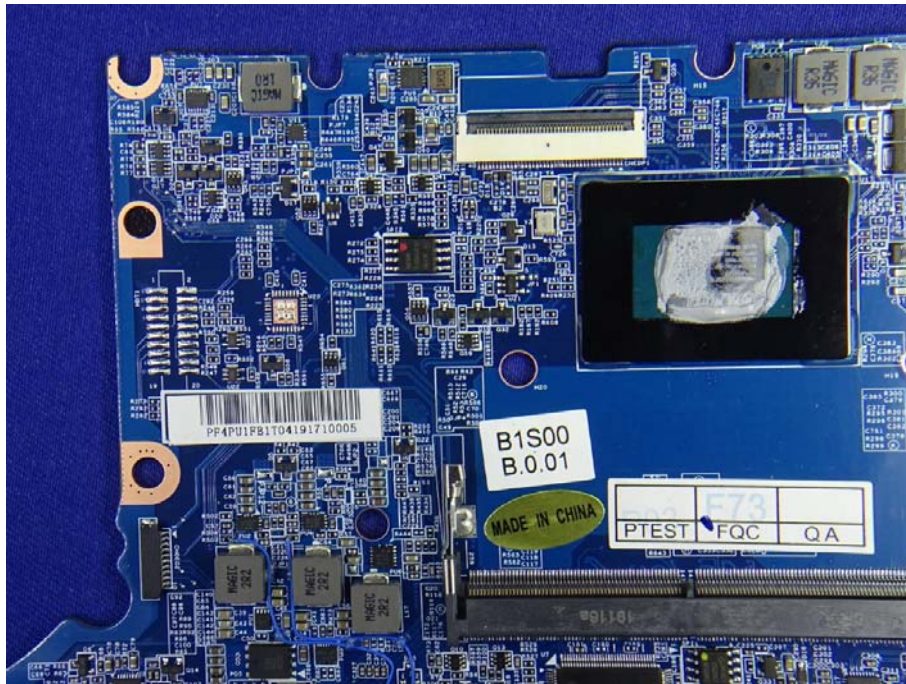

Appendix C. EUT Photographs

Figure of antenna location

Auden (AUDEN TECHNO) Aux Antenna
Part No.: ANTRP4F119-1802

Auden (AUDEN TECHNO) Main Antenna
Part No.: ANTRP4F119-1801