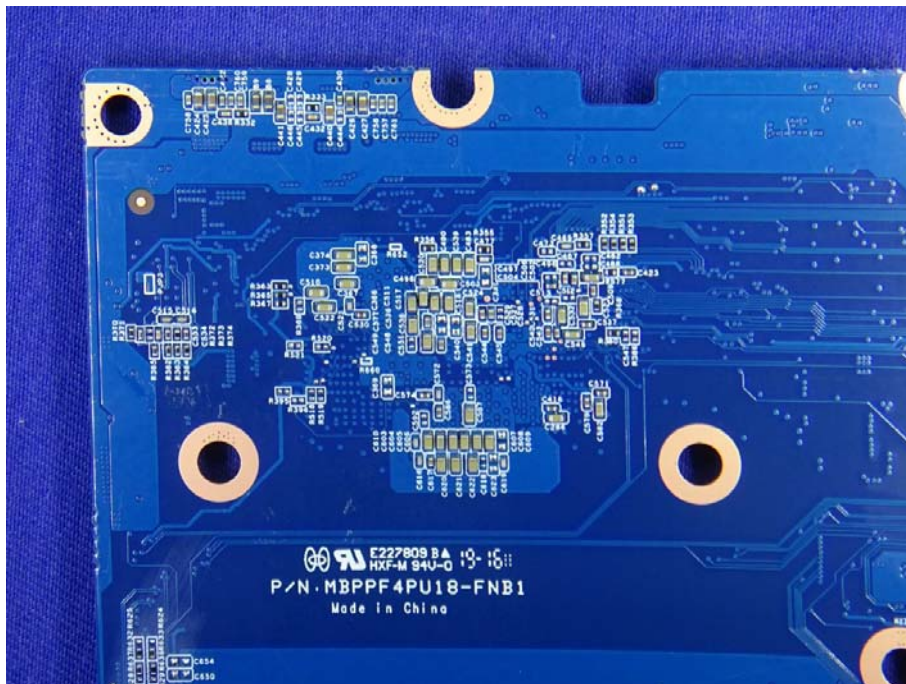

Appendix C. EUT Photographs

Figure of antenna location

Auden (AUDEN TECHNO) Aux Antenna
Part No.: ANTRP4F119-1802

Auden (AUDEN TECHNO) Main Antenna
Part No.: ANTRP4F119-1801