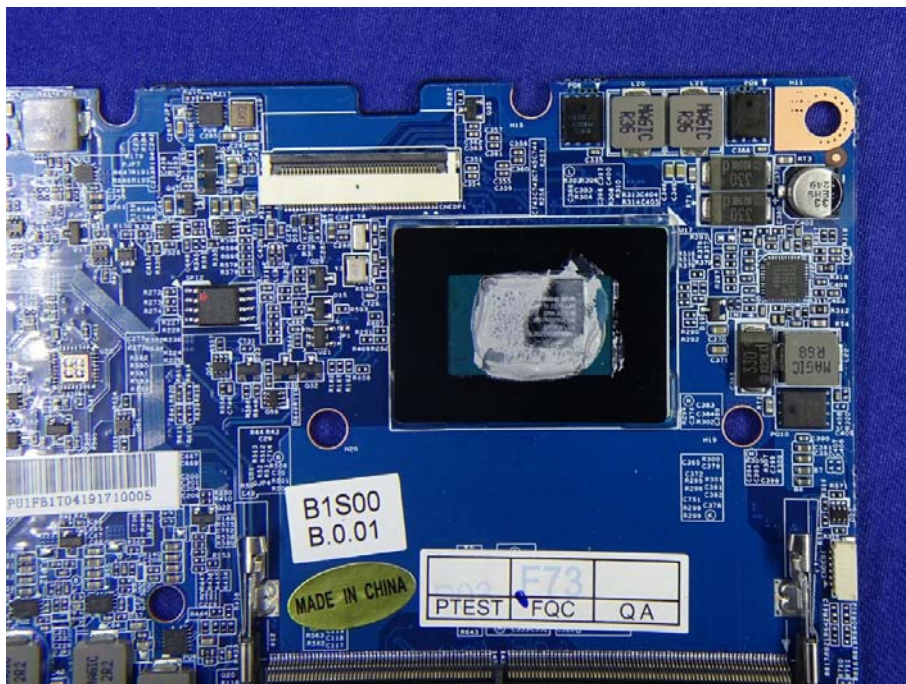

Appendix C. EUT Photographs

Figure of antenna location

Auden (AUDEN TECHNO) Aux Antenna
Part No.: ANTRP4F119-1802

Auden (AUDEN TECHNO) Main Antenna
Part No.: ANTRP4F119-1801