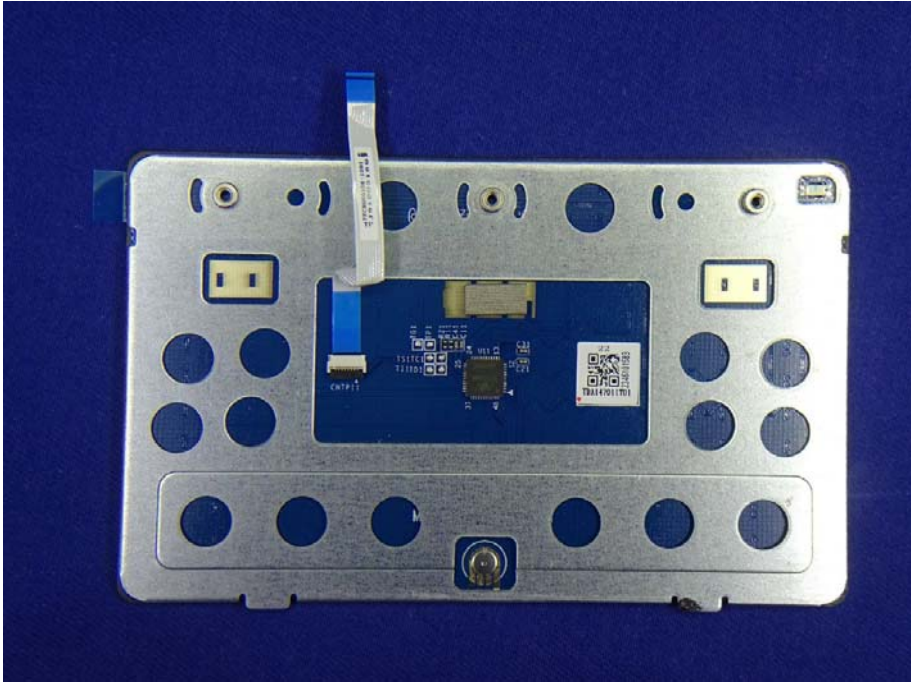

Appendix C. EUT Photographs

Figure of antenna location

Auden (AUDEN TECHNO) Aux Antenna
Part No.: ANTRP4F119-1802

Auden (AUDEN TECHNO) Main Antenna
Part No.: ANTRP4F119-1801