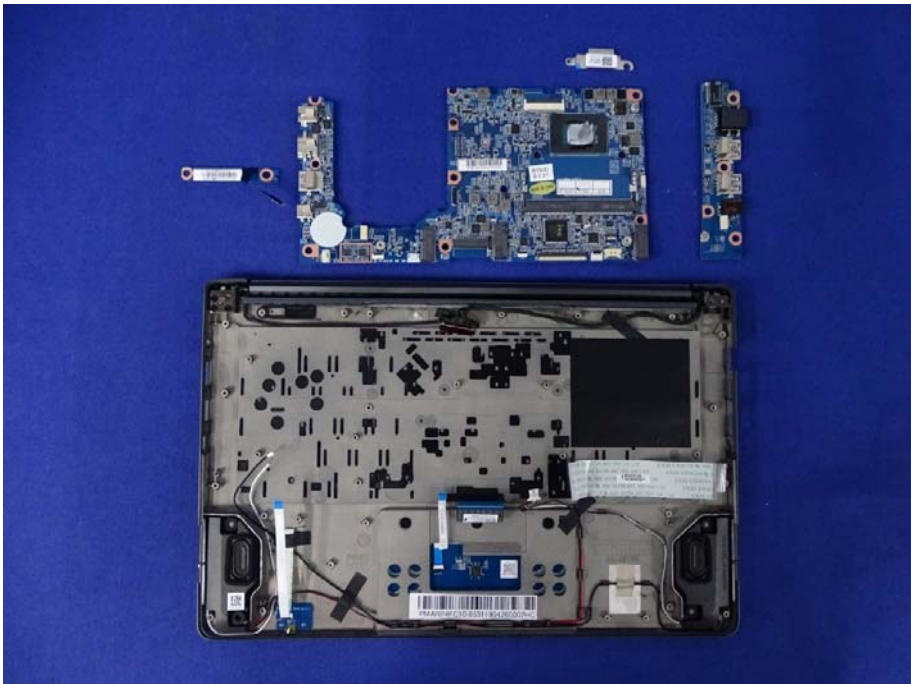

Appendix C. EUT Photographs

Figure of antenna location

Auden (AUDEN TECHNO) Aux Antenna
Part No.: ANTRP4F119-1802

Auden (AUDEN TECHNO) Main Antenna
Part No.: ANTRP4F119-1801