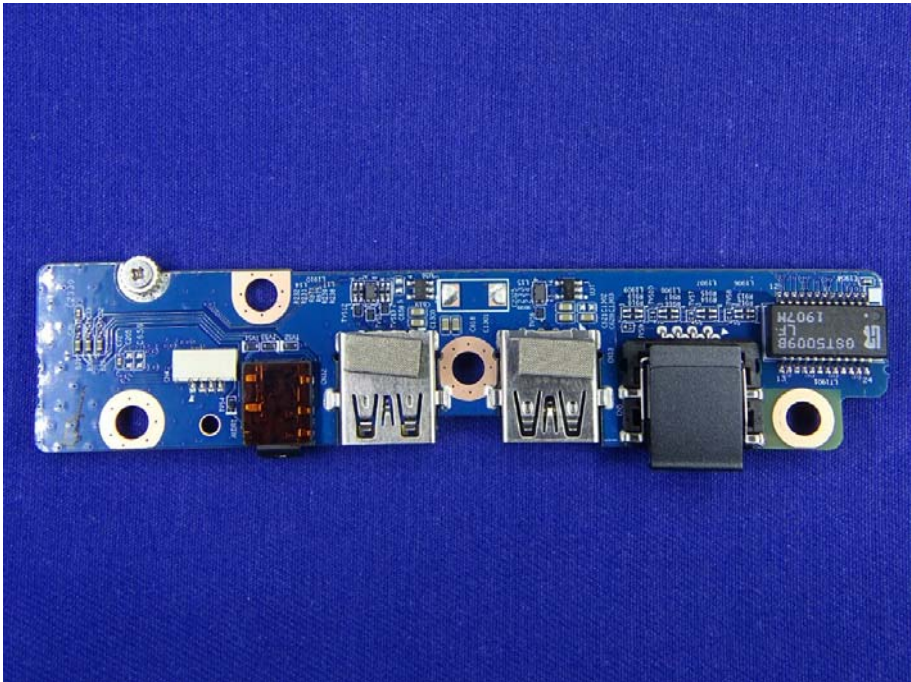

Appendix C. EUT Photographs

Figure of antenna location

Auden (AUDEN TECHNO) Aux Antenna
Part No.: ANTRP4F119-1802

Auden (AUDEN TECHNO) Main Antenna
Part No.: ANTRP4F119-1801