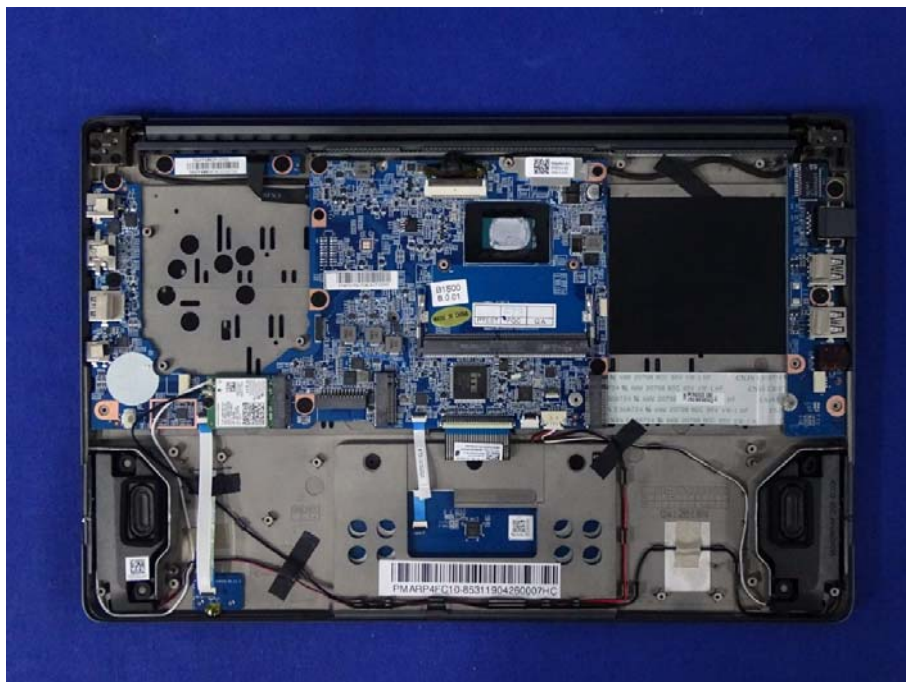

Appendix C. EUT Photographs

Figure of antenna location

Auden (AUDEN TECHNO) Aux Antenna
Part No.: ANTRP4F119-1802

Auden (AUDEN TECHNO) Main Antenna
Part No.: ANTRP4F119-1801