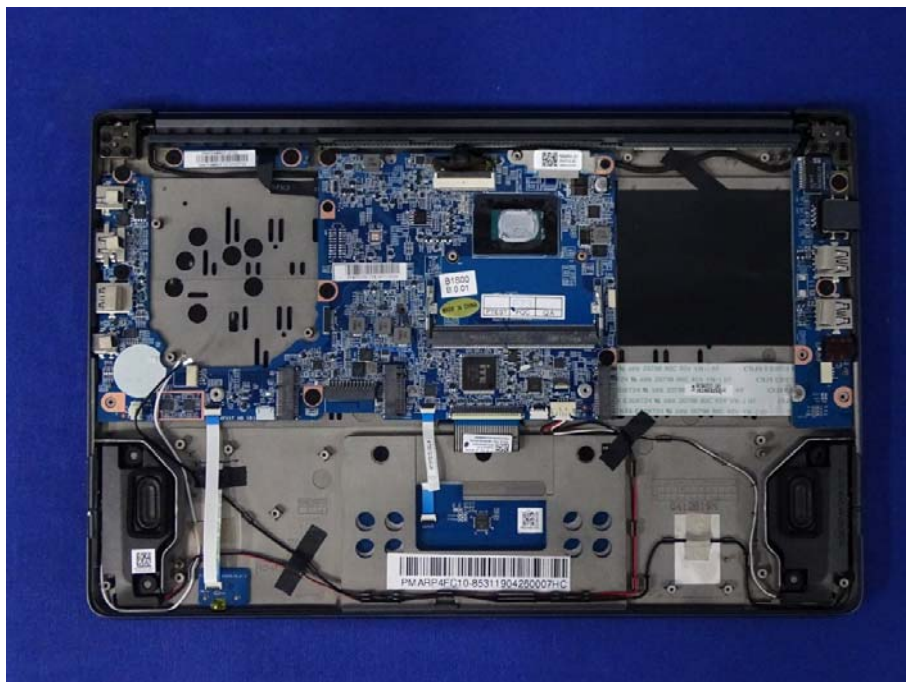

Appendix C. EUT Photographs

Figure of antenna location

Auden (AUDEN TECHNO) Aux Antenna
Part No.: ANTRP4F119-1802

Auden (AUDEN TECHNO) Main Antenna
Part No.: ANTRP4F119-1801