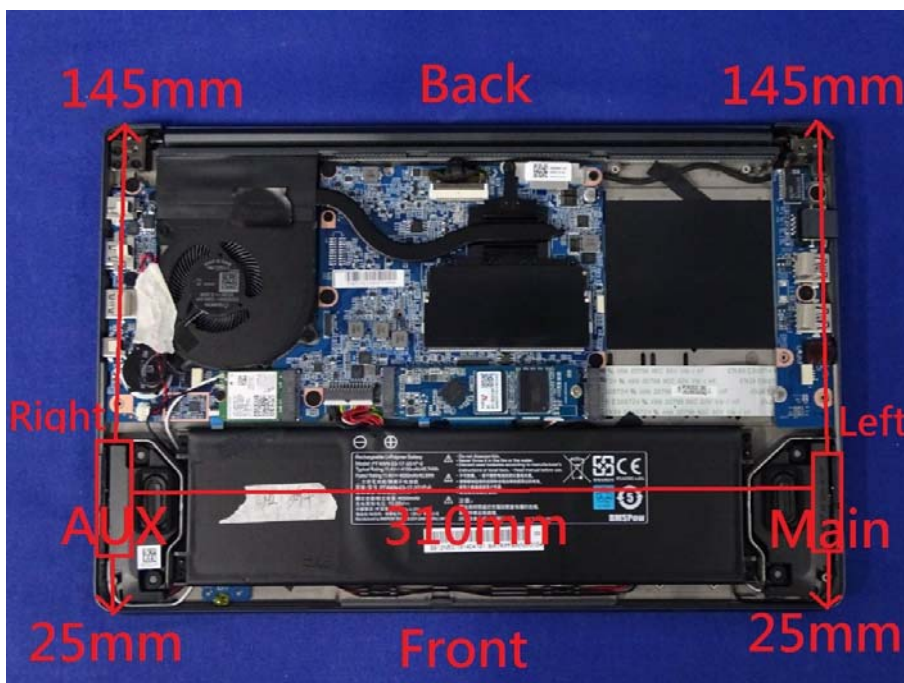

Appendix C. EUT Photographs

Figure of antenna location

Auden (AUDEN TECHNO) Aux Antenna
Part No.: ANTRP4F119-1802

Auden (AUDEN TECHNO) Main Antenna
Part No.: ANTRP4F119-1801