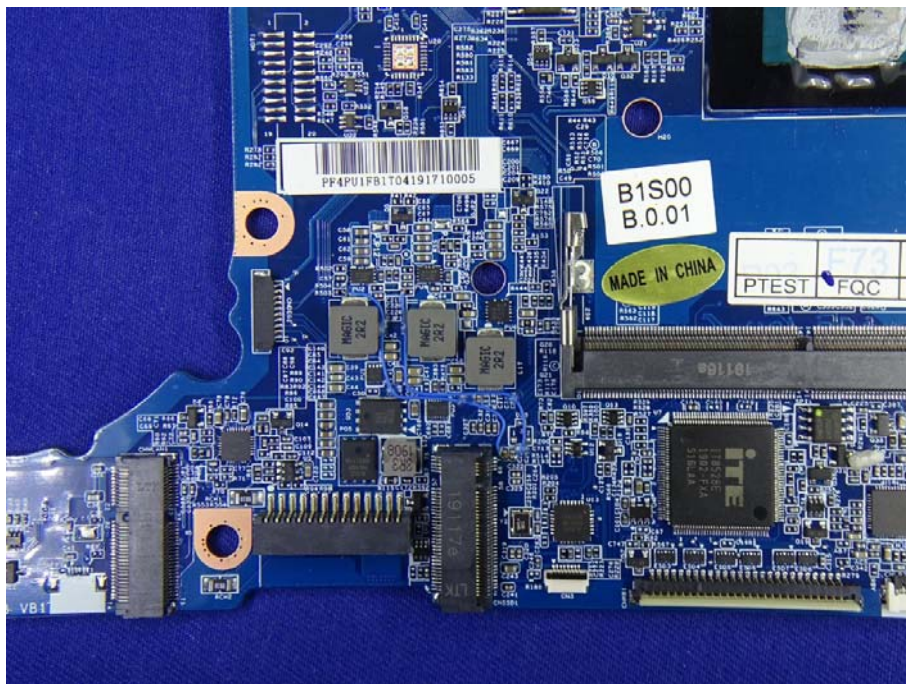

Appendix C. EUT Photographs

Figure of antenna location

Auden (AUDEN TECHNO) Aux Antenna
Part No.: ANTRP4F119-1802

Auden (AUDEN TECHNO) Main Antenna
Part No.: ANTRP4F119-1801