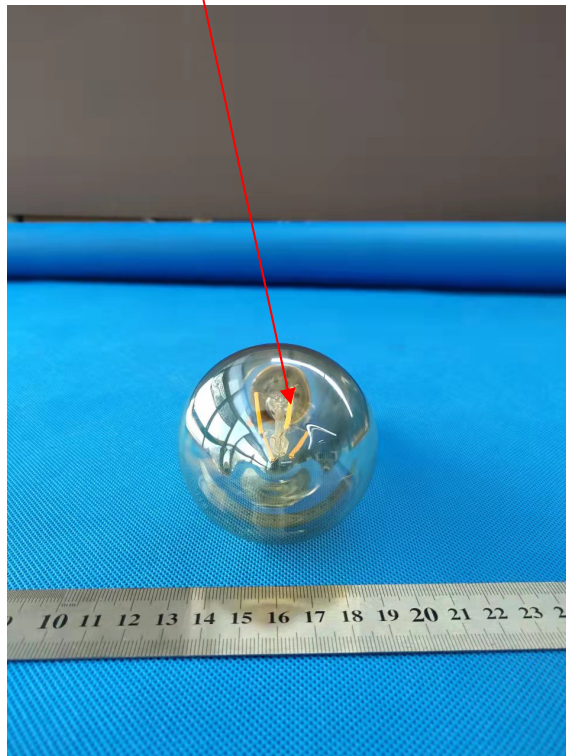

Model: 40A19FILWAWIFI

FCC ID Label

TA6JQ5D00SY

FCC ID Label Location Information

The label shown shall be permanently affixed at a conspicuous location on the device and be readily visible to the user at the time purchase (Labeling requirements per 2.925)

Model: 40G25FILWAWIFI

FCC ID Label

FCC ID Label Location Information

The label shown shall be permanently affixed at a conspicuous location on the device and be readily visible to the user at the time purchase (Labeling requirements per 2.925)

Model: 40ST19FILWAWIFI

FCC ID Label

SYLVANIA
40ST19FILWAWIFI 4.5W 2000K
53mA 120V 60Hz 350Lumens 01842151
SUITABLE FOR DAMP LOCATIONS. Made in China
ADAPTÉ AUX ENDROITS HUMIDES. Fabriqué en Chine
Not for use in recessed cans or totally enclosed fixtures
Ne pas utiliser dans des luminaires
encastrés ou des luminaires totalement clos

 **LED LAMP**
FCC ID:2AKGT-75799
IC:22089-75799

FCC ID Label Location Information

The label shown shall be permanently affixed at a conspicuous location on the device and be readily visible to the user at the time purchase (Labeling requirements per 2.925)