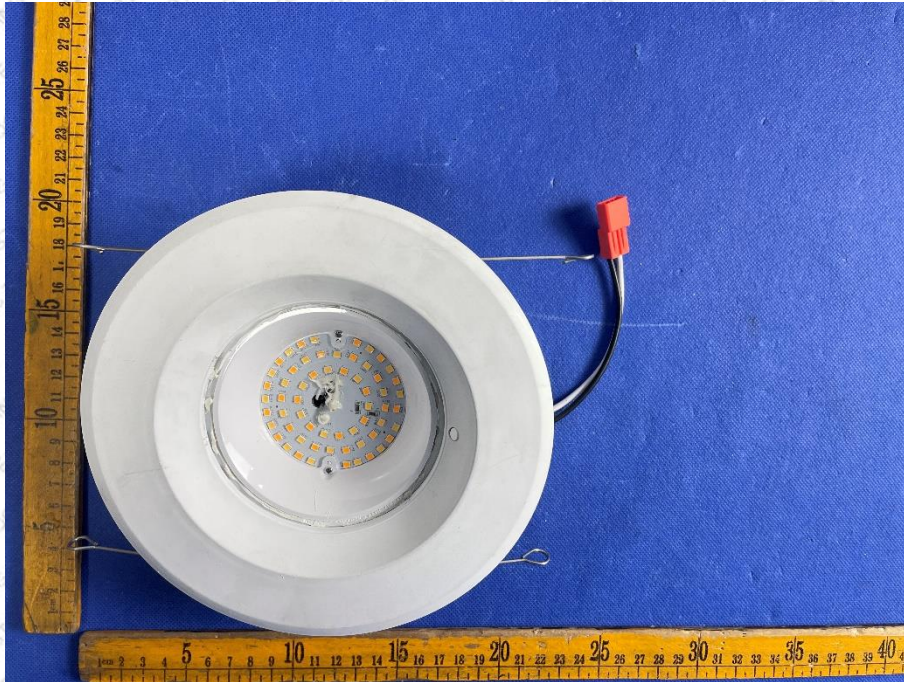

Product Name: LED RETROFIT DOWNLIGHT 6"

Test Model No.: UDL2152/R6/1000DM/MERGE/92750LED/REM/5WY-WT

EUT Construnctional Details

-----End-----