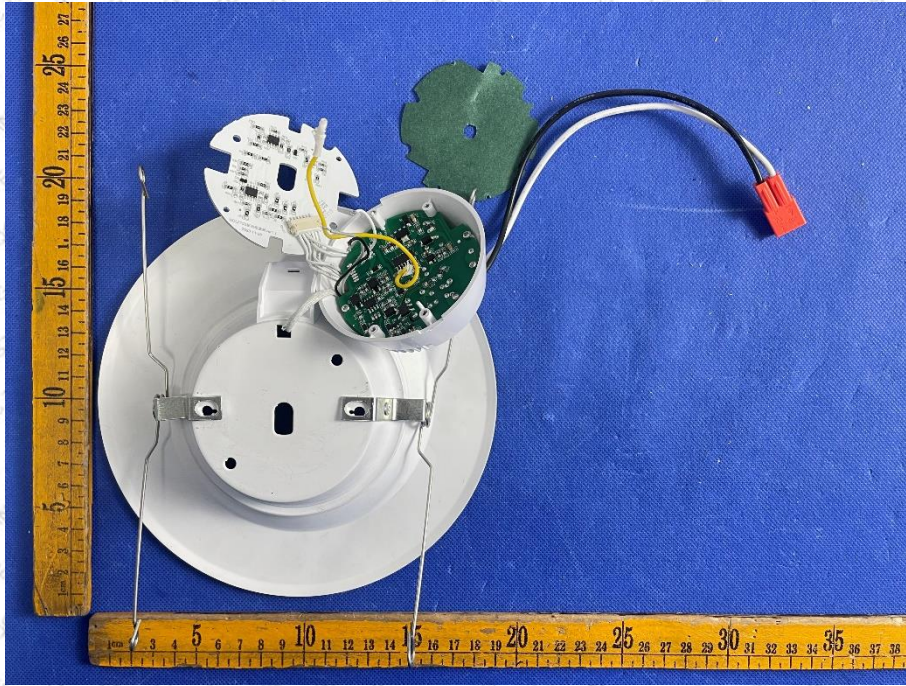

Product Name: LED RETROFIT DOWNLIGHT 6"

Test Model No.: UDL2152/R6/1000DM/MERGE/92750LED/REM/5WY-WT

EUT Construnctional Details

-----End-----