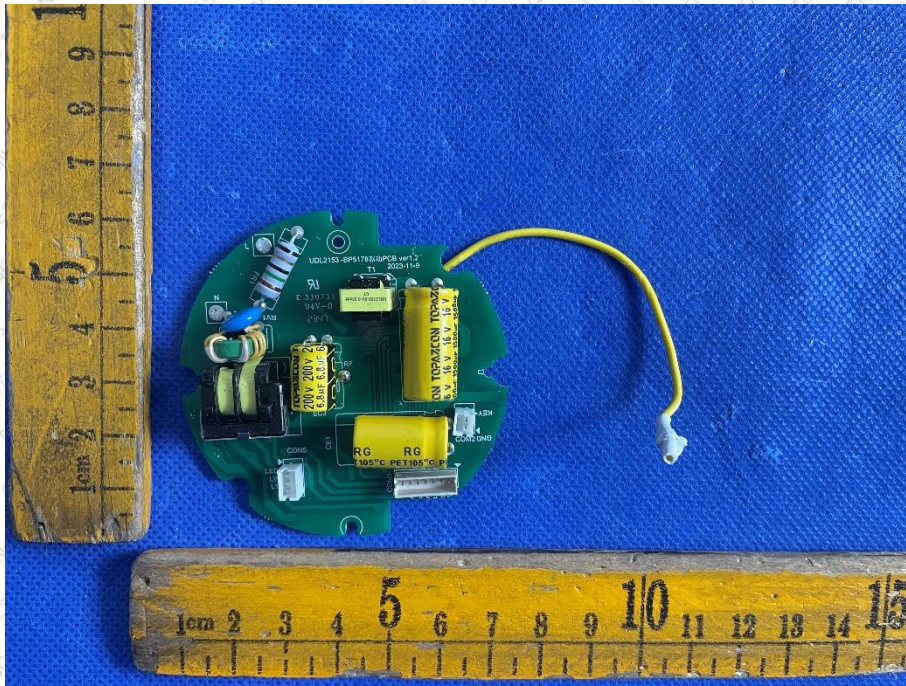

Product Name: LED RETROFIT DOWNLIGHT 6"

Test Model No.: UDL2152/R6/1000DM/MERGE/92750LED/REM/5WY-WT

EUT Construnctional Details

-----End-----