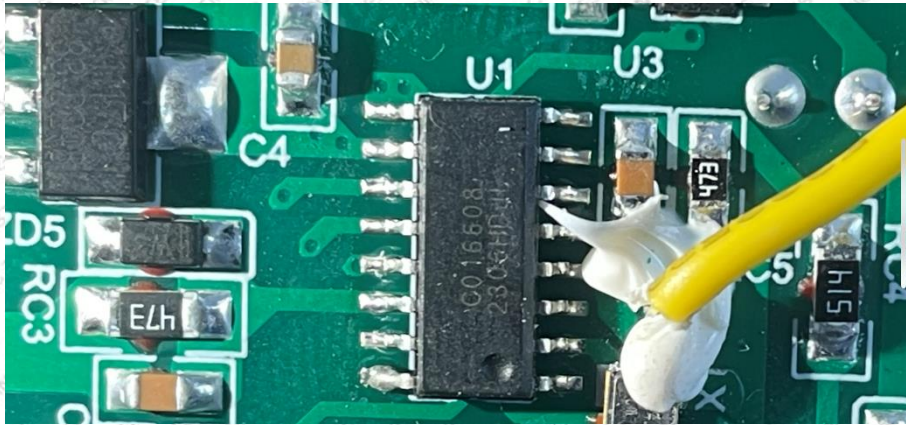

Product Name: LED RETROFIT DOWNLIGHT 6"

Test Model No.: UDL2152/R6/1000DM/MERGE/92750LED/REM/5WY-WT

EUT Construnctional Details

-----End-----