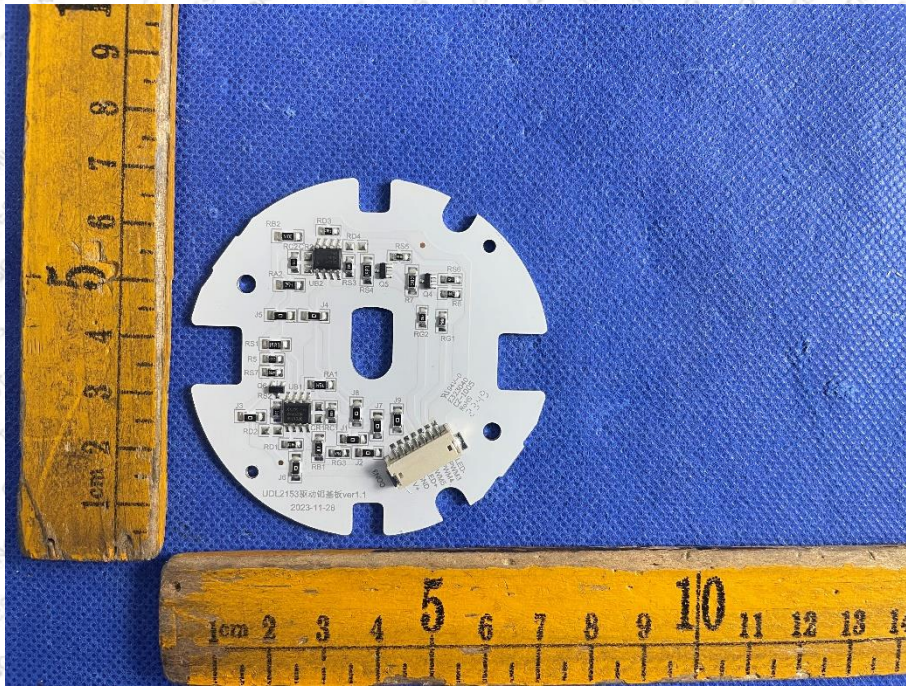

Product Name: LED RETROFIT DOWNLIGHT 6"

Test Model No.: UDL2152/R6/1000DM/MERGE/92750LED/REM/5WY-WT

EUT Construnctional Details

-----End-----