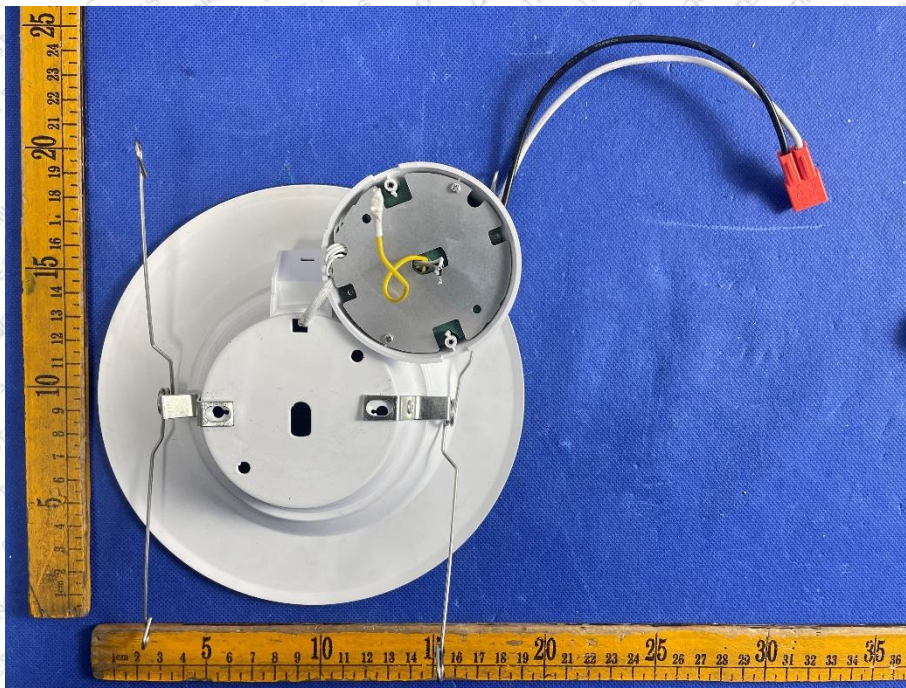

Product Name: LED RETROFIT DOWNLIGHT 6"

Test Model No.: UDL2152/R6/1000DM/MERGE/92750LED/REM/5WY-WT

EUT Construnctional Details

-----End-----