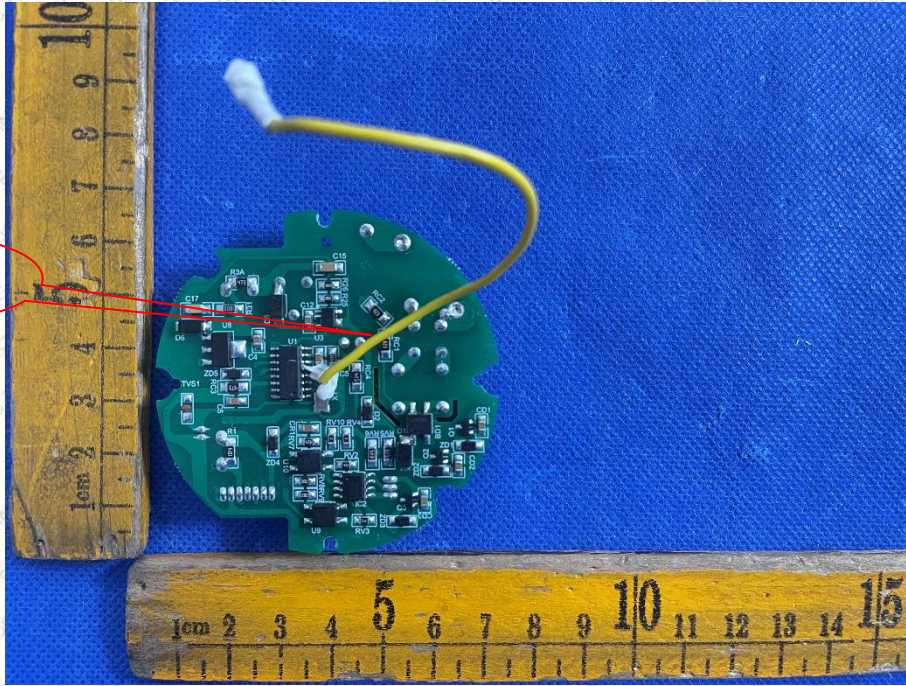

Product Name: LED RETROFIT DOWNLIGHT 6"

Test Model No.: UDL2152/R6/1000DM/MERGE/92750LED/REM/5WY-WT

EUT Construnctional Details

-----End-----