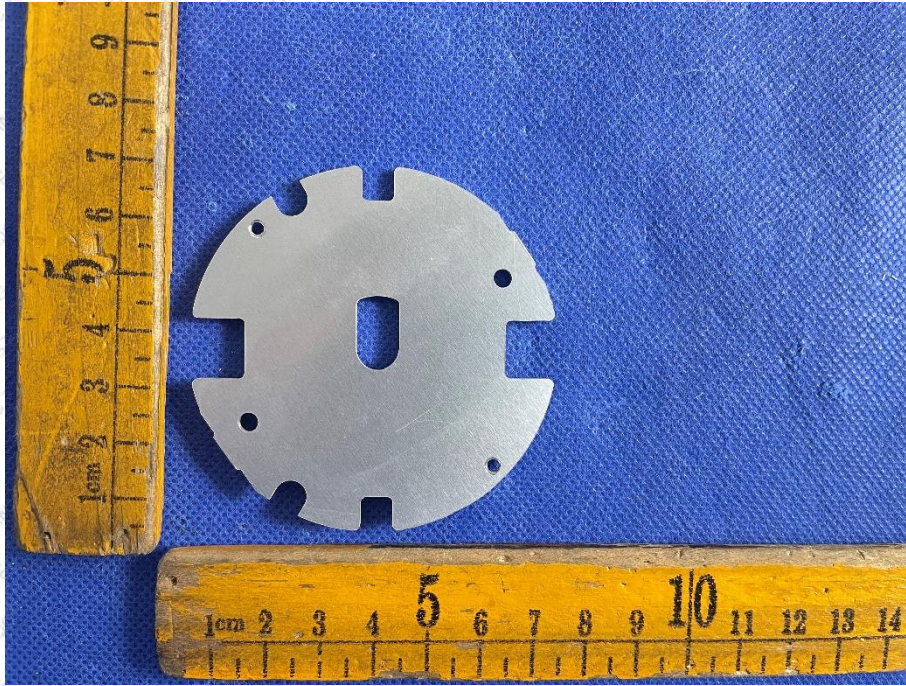

Product Name: LED RETROFIT DOWNLIGHT 6"

Test Model No.: UDL2152/R6/1000DM/MERGE/92750LED/REM/5WY-WT

EUT Construnctional Details

-----End-----