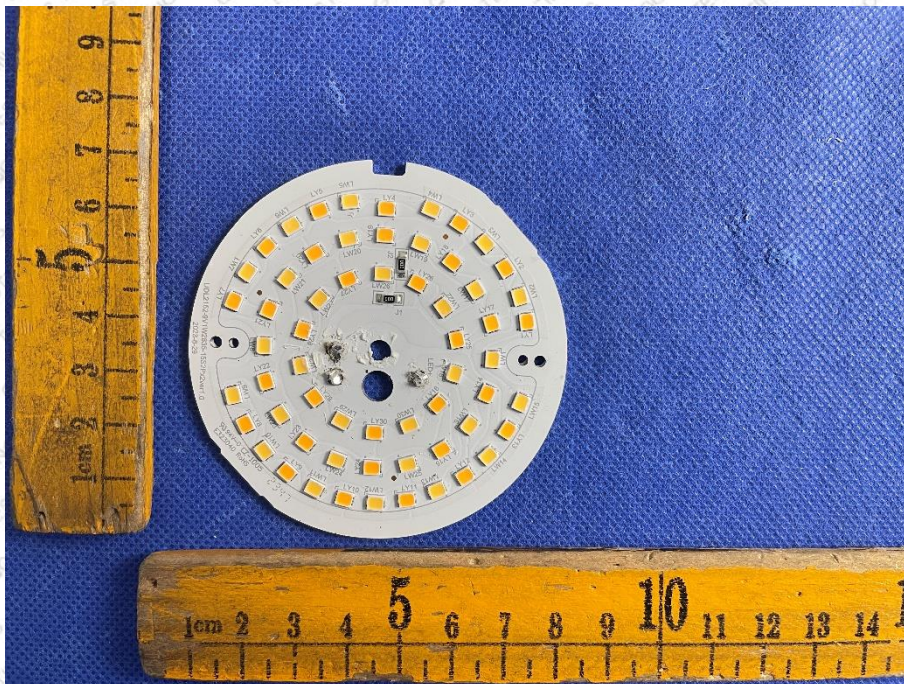

Product Name: LED RETROFIT DOWNLIGHT 6"

Test Model No.: UDL2152/R6/1000DM/MERGE/92750LED/REM/5WY-WT

EUT Construnctional Details

-----End-----