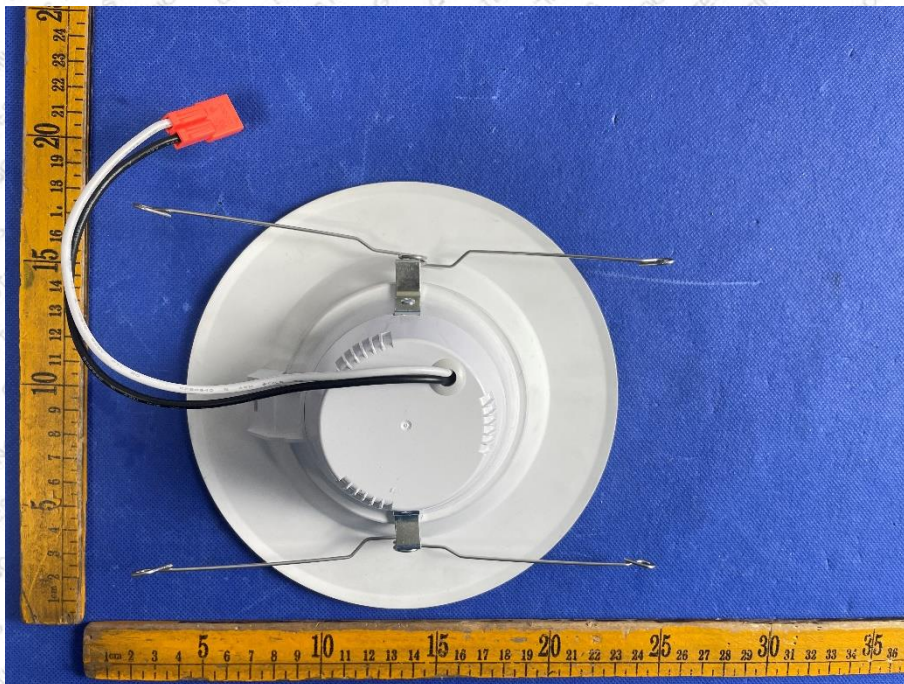

Product Name: LED RETROFIT DOWNLIGHT 6"

Test Model No.: UDL2152/R6/1000DM/MERGE/92750LED/REM/5WY-WT

### EUT Construcational Details

-----End-----