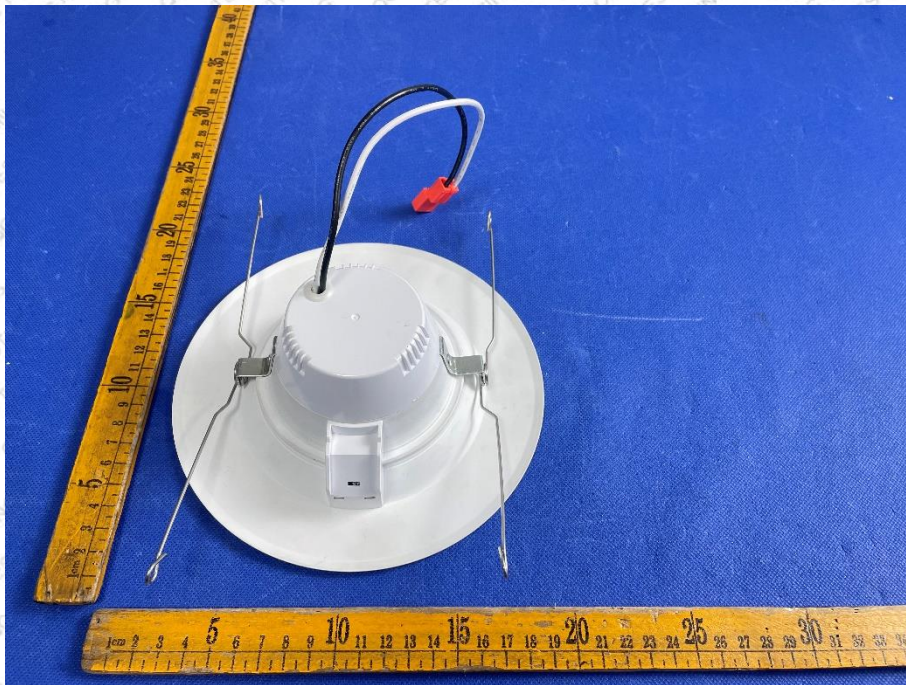

-----End-----