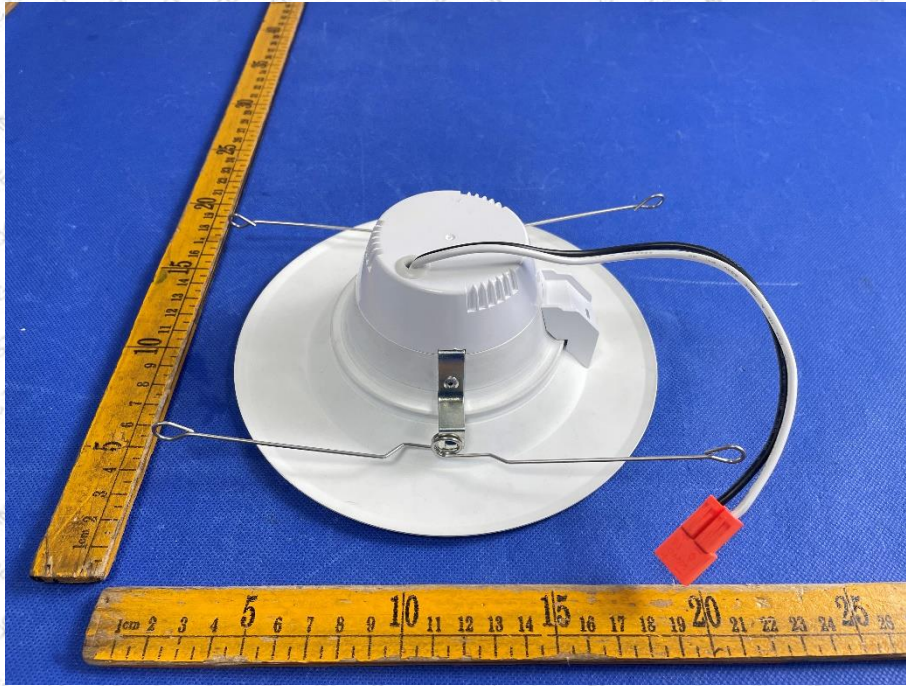

-----End-----