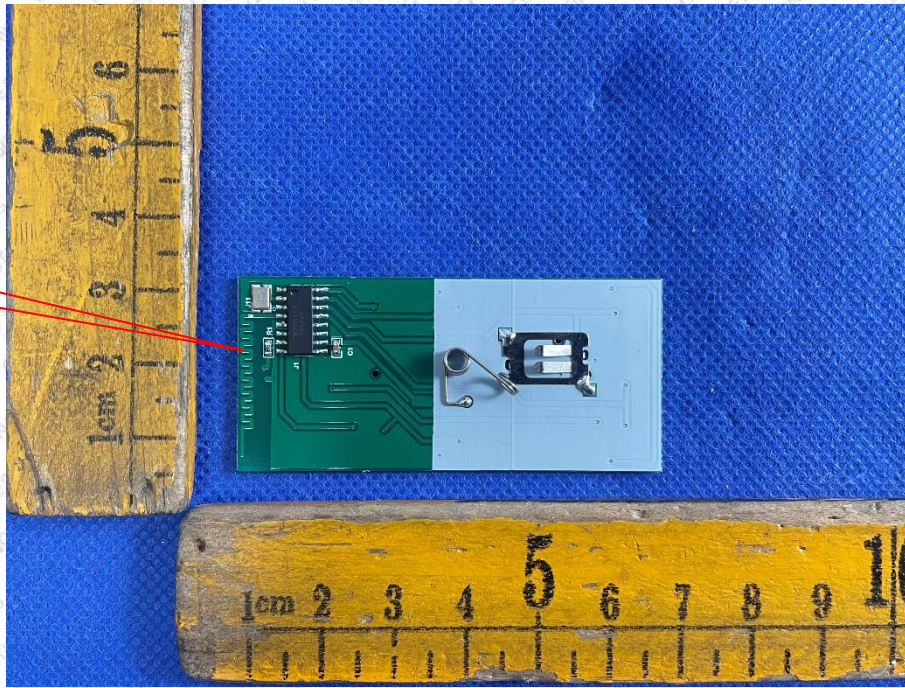

Product Name: remote control

Test Model No.: NSRM007/RF-WT

EUT Constructional Details

-----End-----