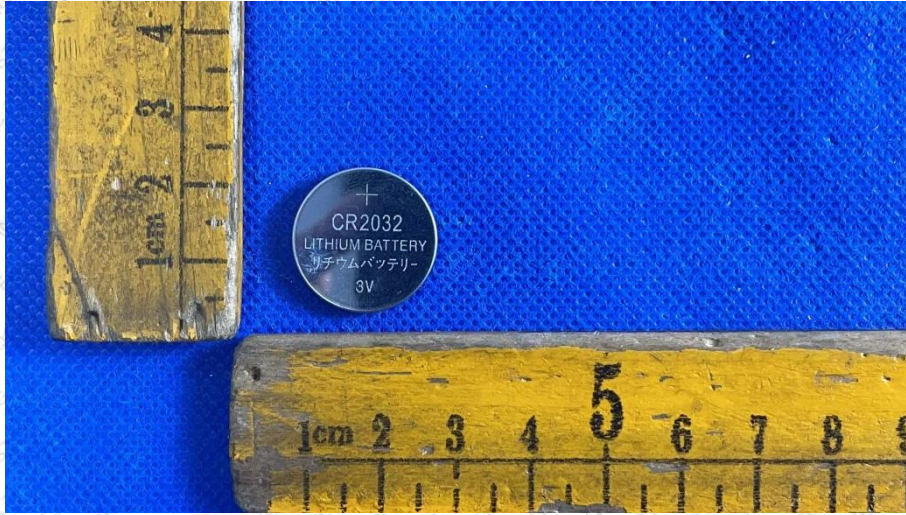

Product Name: remote control

Test Model No.: NSRM007/RF-WT

EUT Constructional Details

-----End-----