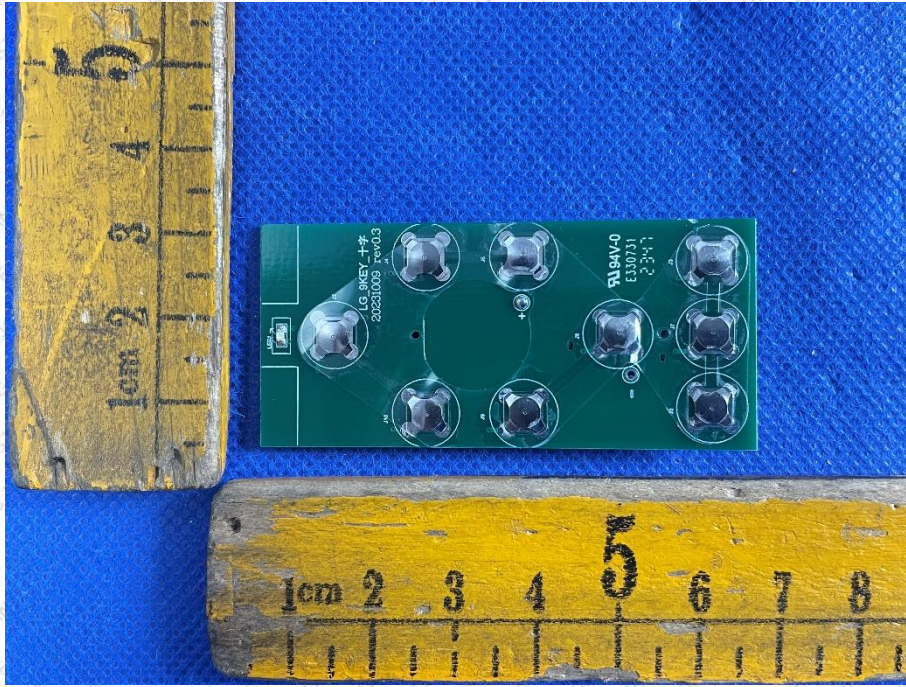

Product Name: remote control

Test Model No.: NSRM007/RF-WT

EUT Constructional Details

-----End-----