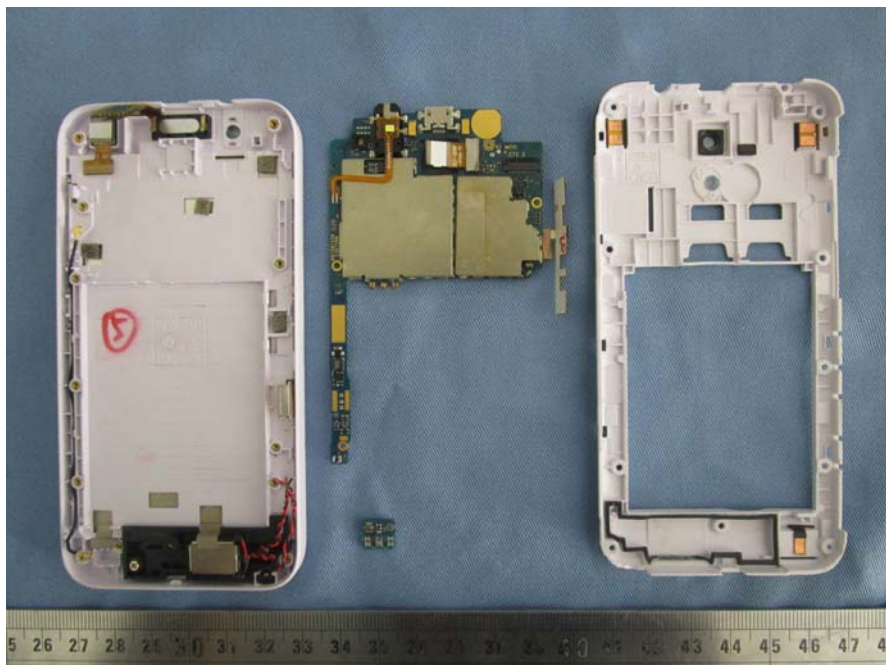

EXHIBIT C - EUT INTERNAL PHOTOGRAPHS

EUT – Uncover View

EUT – Uncover View

EUT – Mainboard Top View

EUT – Mainboard Bottom View

EUT – Mainboard Top Uncover View

EUT – Mainboard Bottom Uncover View

EUT – Antenna Board Top View

EUT – Antenna Board Bottom View

EUT –GSM&WCDMA<E Antenna View

EUT –BT&WIFI&GPS Antenna View

EUT – LTE RX Antenna View

EUT – GSM&WCDMA<E Chip View

EUT – Main Chip View

EUT – BT&Wifi&GPS Chip View

EUT – Battery Top View

EUT – Battery Bottom View

EUT – Battery Label View