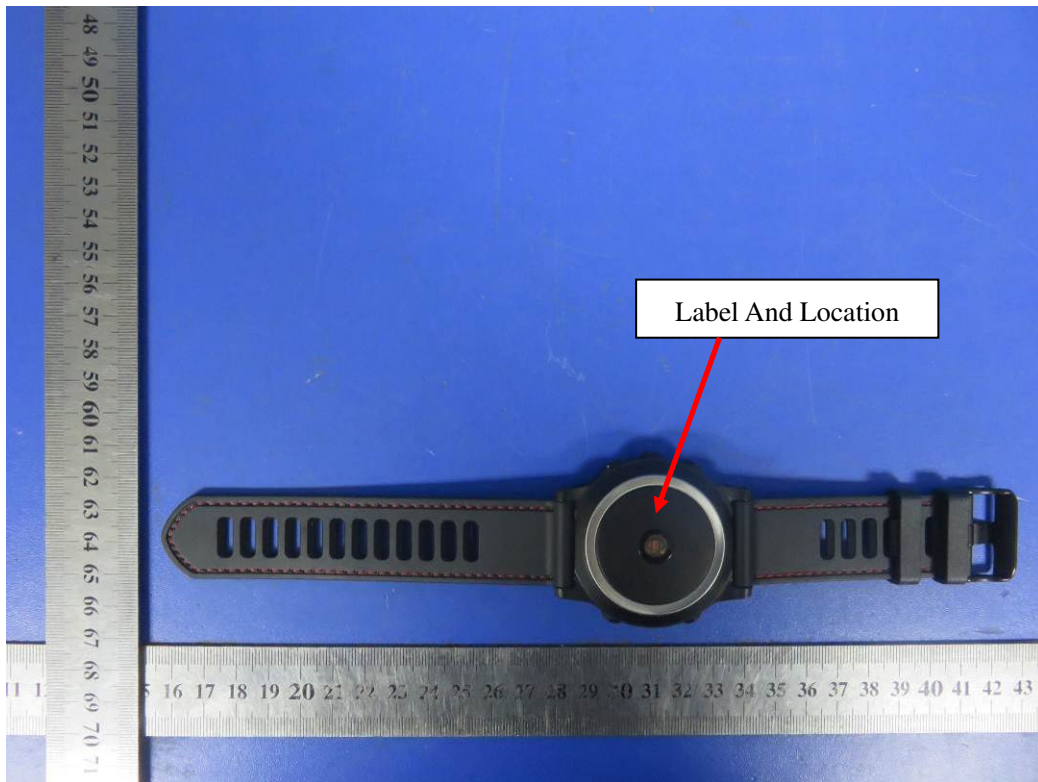

LABEL AND LOCATION

Size: L 1.0cm * W 1.0cm

Material: Tagboard

Glue: adhesive sticker

Font color: Black

Label color: White