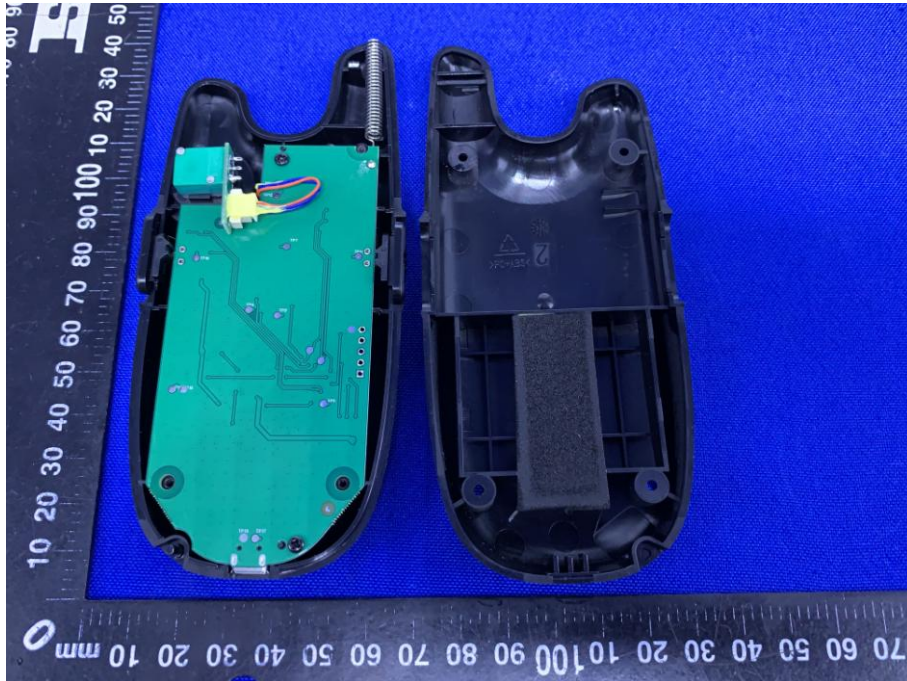

Appendix B: Photographs of EUT

Product: DOG TRAINING SYSTEM

Model: TC08

Internal Photos

Antenna