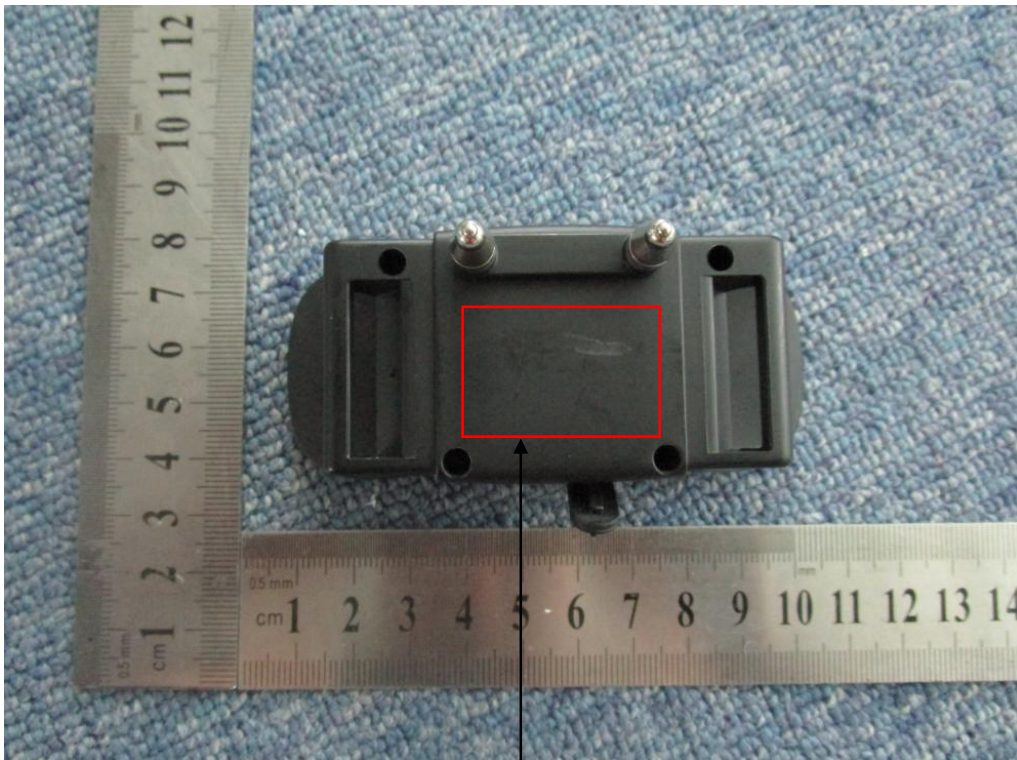

Label:

FCC ID: 2AKG5-TC01-R1

DOG TRAINING COLLAR

Model: TC01-R1

This device complies with part 15 of the FCC Rules. Operation is subject to the following two conditions: (1) This device may not cause harmful interference, and (2) this device must accept any interference received, including interference that may cause undesired operation.

Size:35mm(L)X20mm(W)