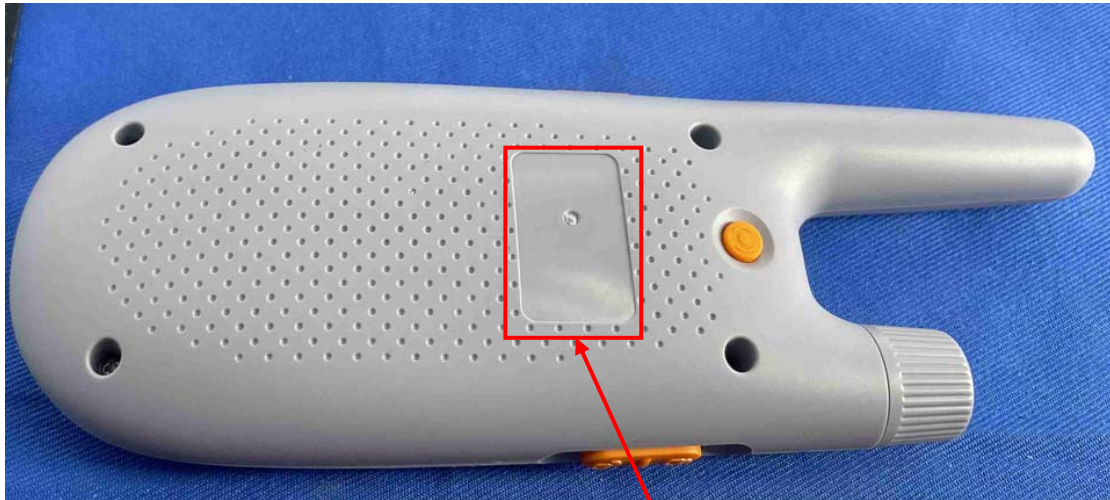

Label Artwork and Location

Model: EC11

Label:

Size: L*W= 40*20mm

Location