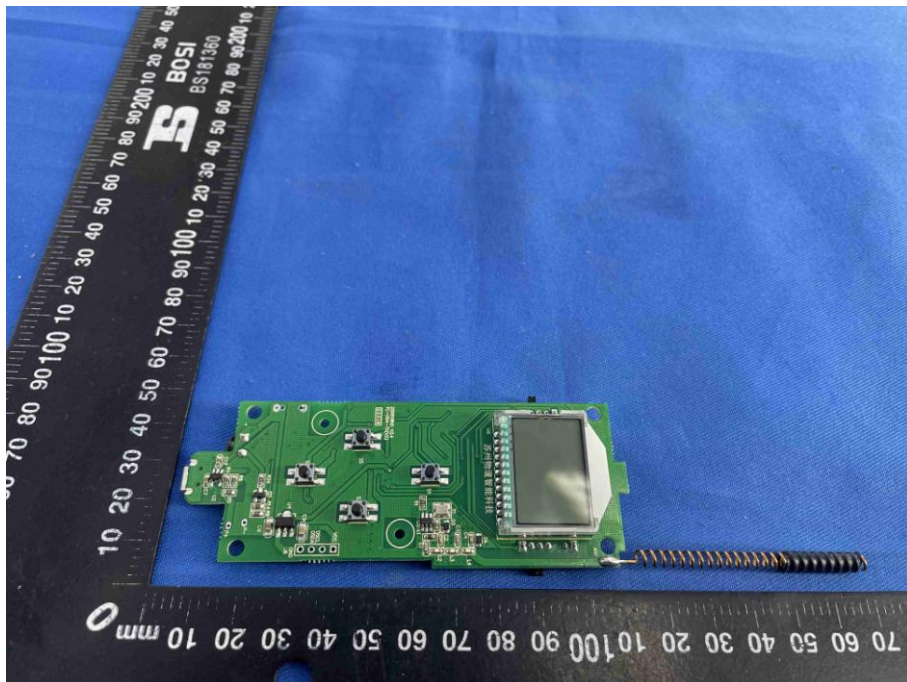

Appendix B: Photographs of EUT

Product: WELL-D Dog Training System

Model: EC11

Internal Photos

ANT