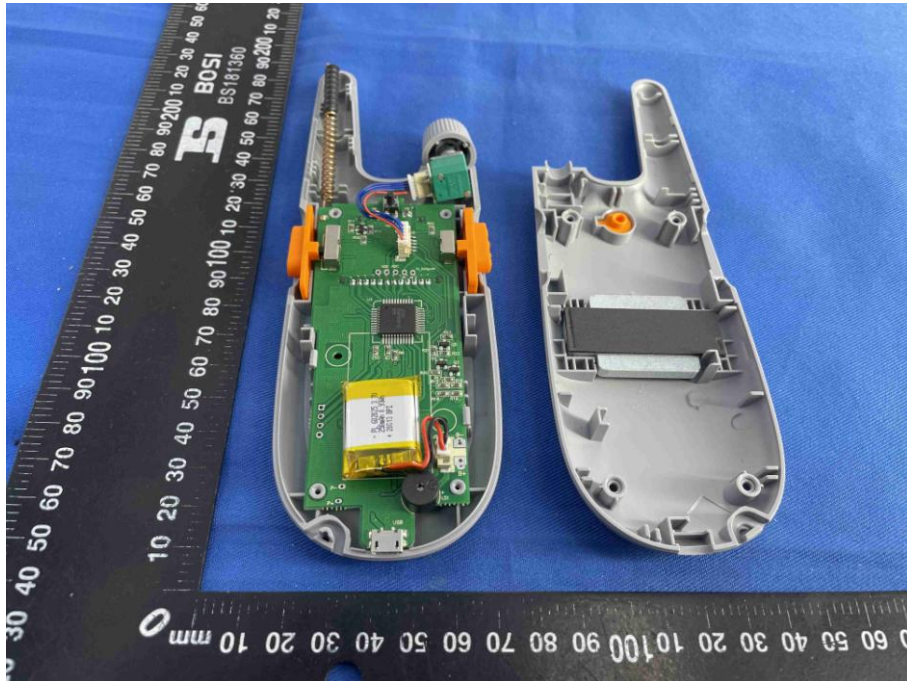

Appendix B: Photographs of EUT

Product: WELL-D Dog Training System

Model: EC11

Internal Photos

ANT