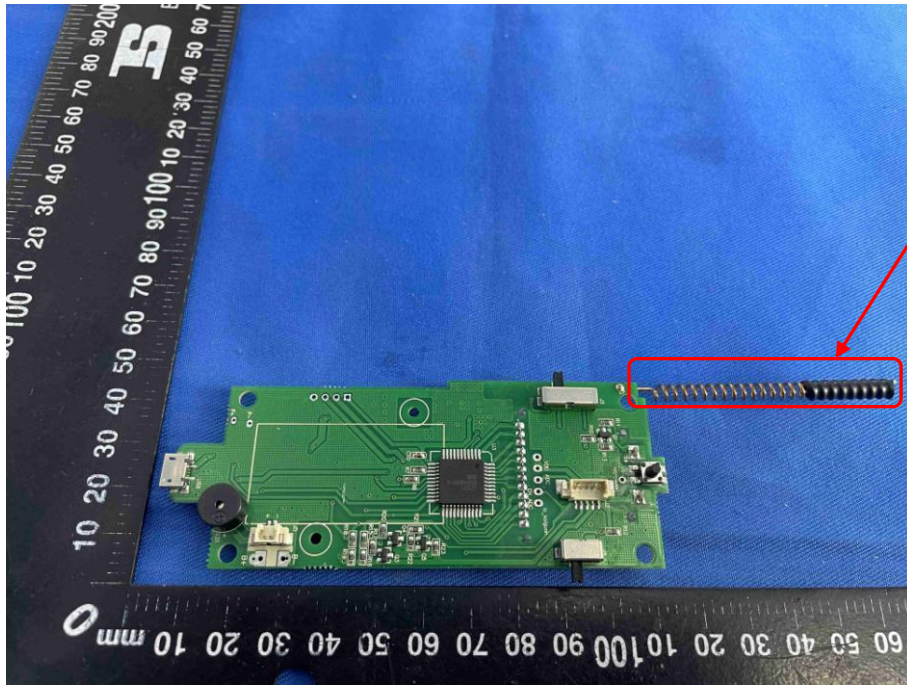

Appendix B: Photographs of EUT

Product: WELL-D Dog Training System

Model: EC11

Internal Photos

ANT