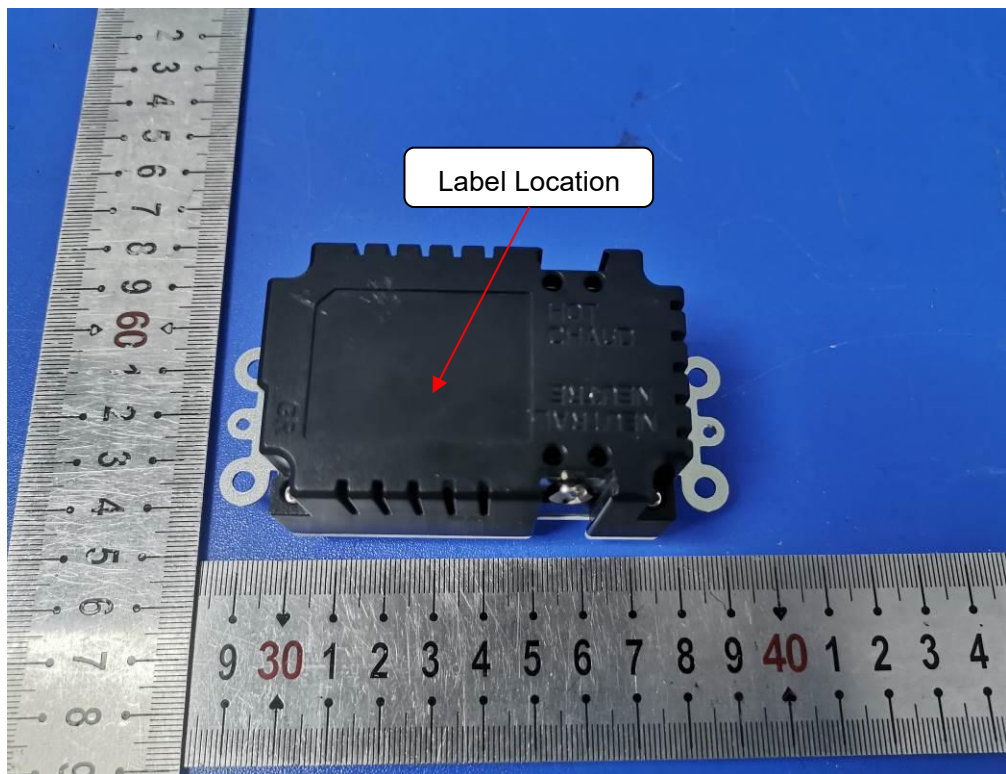

Label and Location

Socket
Model No.: L-WOS100
FCC ID: 2AKG3-L-WOS100

Size: L 4cm*W 2cm

1