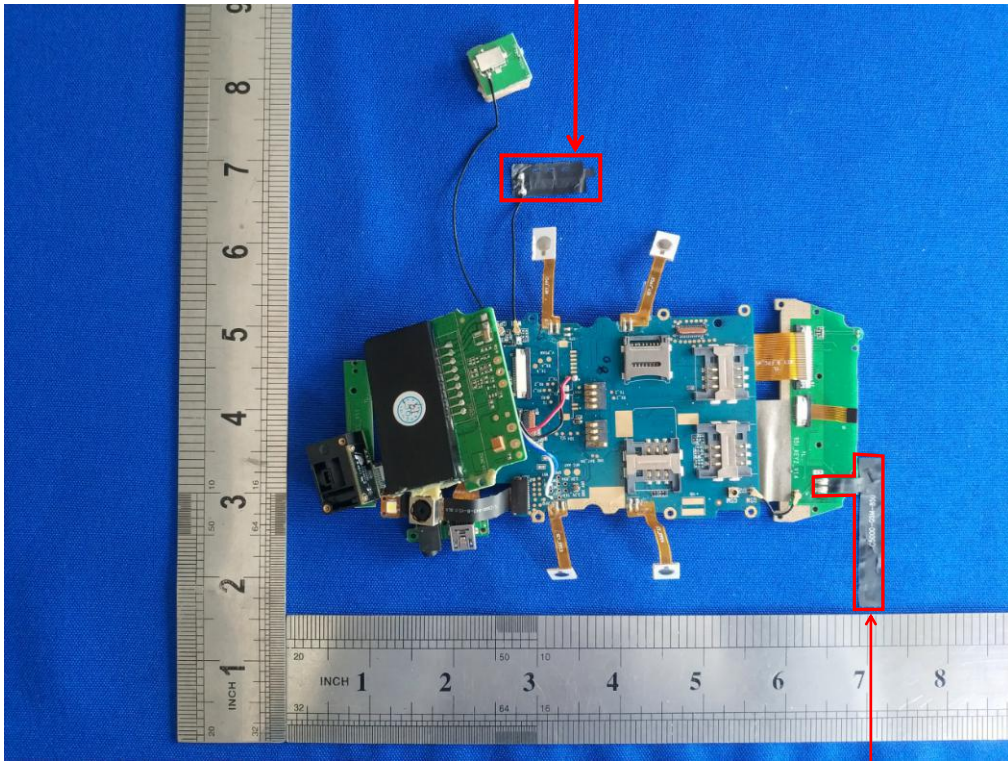

FCC ID:2AKFL-C5000

RFID:134.2KHz Coil antenna

BT and 2.4G WiFi antenna

GSM and WCDMA antenna

END