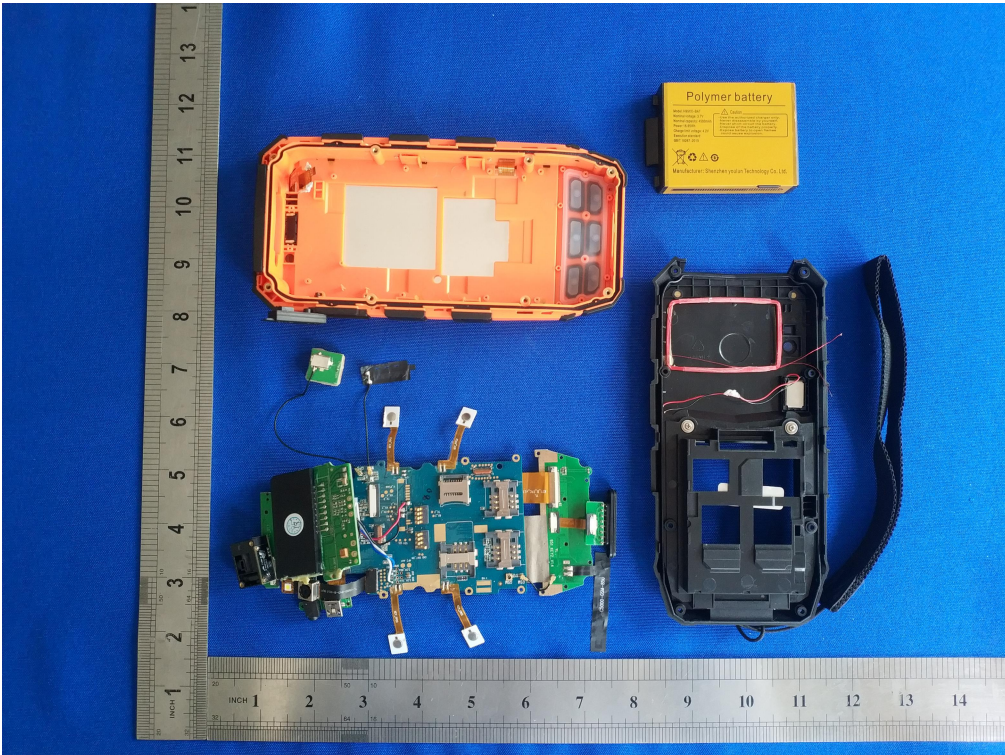

FCC ID:2AKFL-C5000

RFID:134.2KHz Coil antenna

BT and 2.4G WiFi antenna

GSM and WCDMA antenna

END