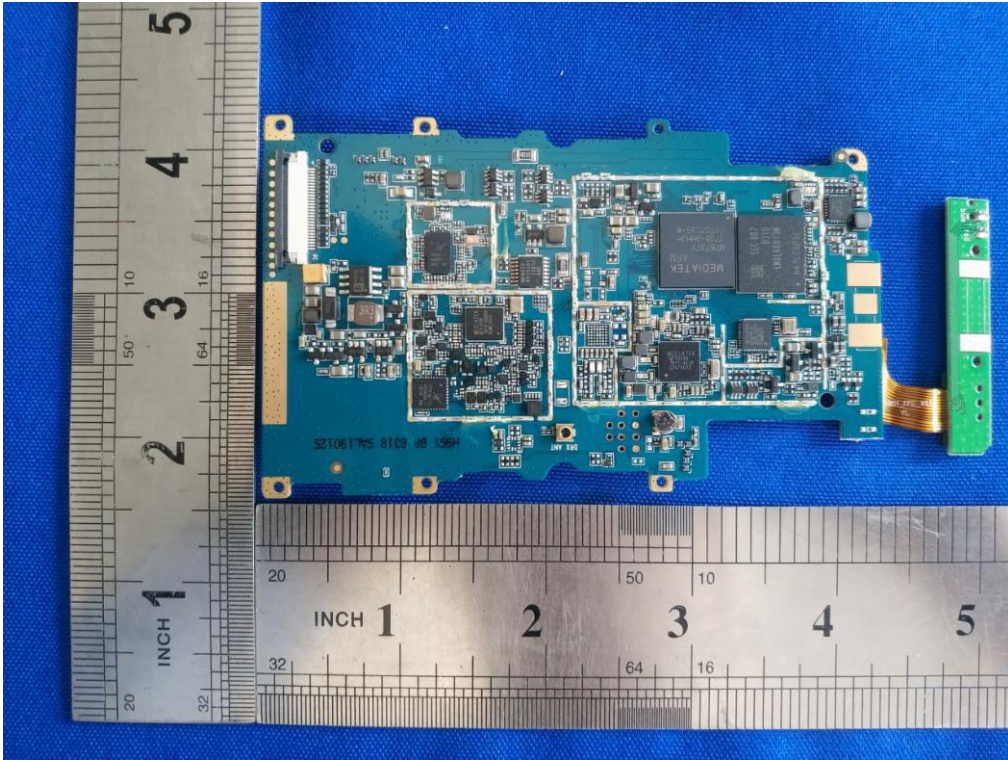

FCC ID:2AKFL-C5000

RFID:134.2KHz Coil antenna

BT and 2.4G WiFi antenna

GSM and WCDMA antenna

END