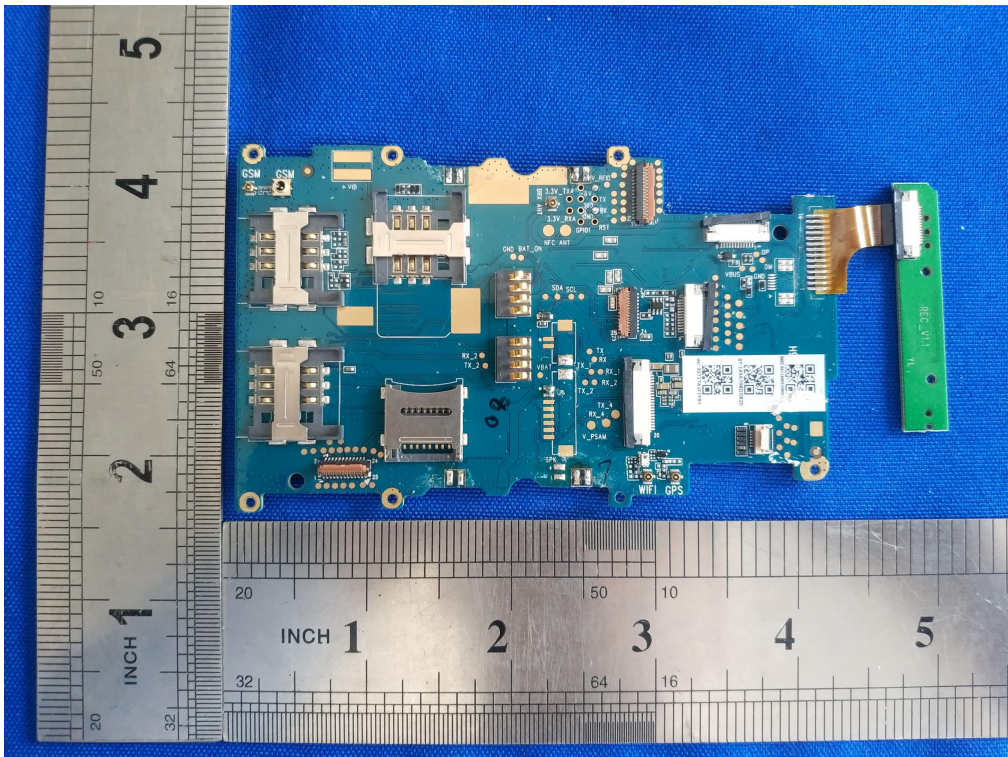

FCC ID:2AKFL-C5000

RFID:134.2KHz Coil antenna

BT and 2.4G WiFi antenna

GSM and WCDMA antenna

END