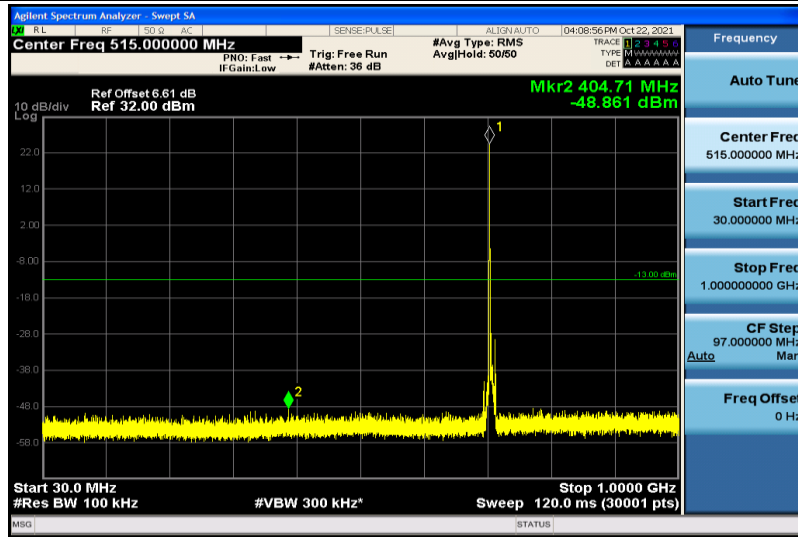

Band17-5MHz-16QAM-23755-1RB#0-30~1000MHz

Band17-5MHz-16QAM-23755-1RB#0-1000~26000MHz

Band17-5MHz-16QAM-23790-1RB#0-30~1000MHz

Band17-5MHz-16QAM-23790-1RB#0-1000~26000MHz

Band17-5MHz-16QAM-23825-1RB#0-30~1000MHz