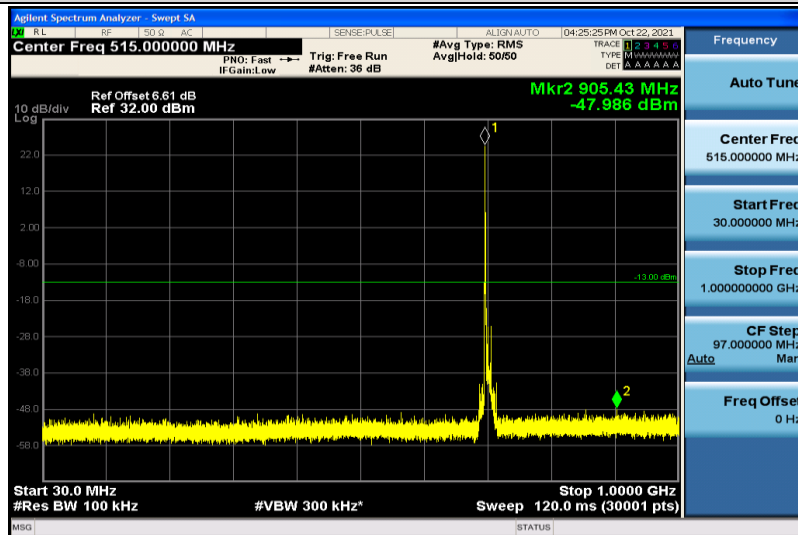

Band17-10MHz-QPSK-23780-1RB#0-30~1000MHz