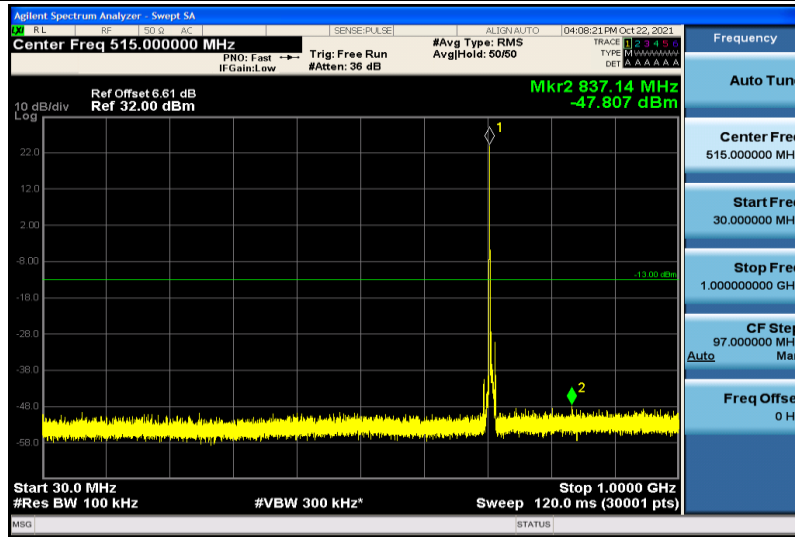

Band17-5MHz-QPSK-23755-1RB#0-1000~26000MHz

Band17-5MHz-QPSK-23790-1RB#0-30~1000MHz

Band17-5MHz-QPSK-23790-1RB#0-1000~26000MHz

Band17-5MHz-QPSK-23825-1RB#0-30~1000MHz

Band17-5MHz-QPSK-23825-1RB#0-1000~26000MHz