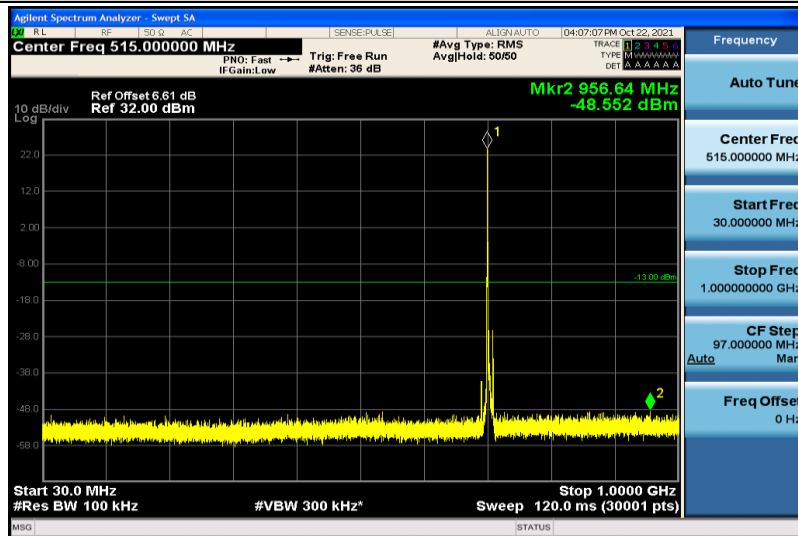

Band17-5MHz-QPSK-23755-1RB#0-1000~26000MHz

Band17-5MHz-QPSK-23790-1RB#0-30~1000MHz

Band17-5MHz-QPSK-23790-1RB#0-1000~26000MHz

Band17-5MHz-QPSK-23825-1RB#0-30~1000MHz

Band17-5MHz-QPSK-23825-1RB#0-1000~26000MHz