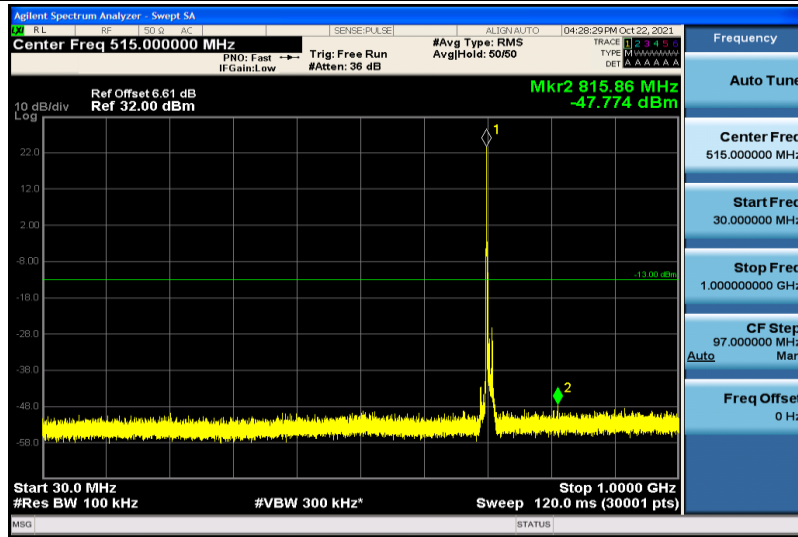

Band17-10MHz-16QAM-23800-1RB#0-30~1000MHz