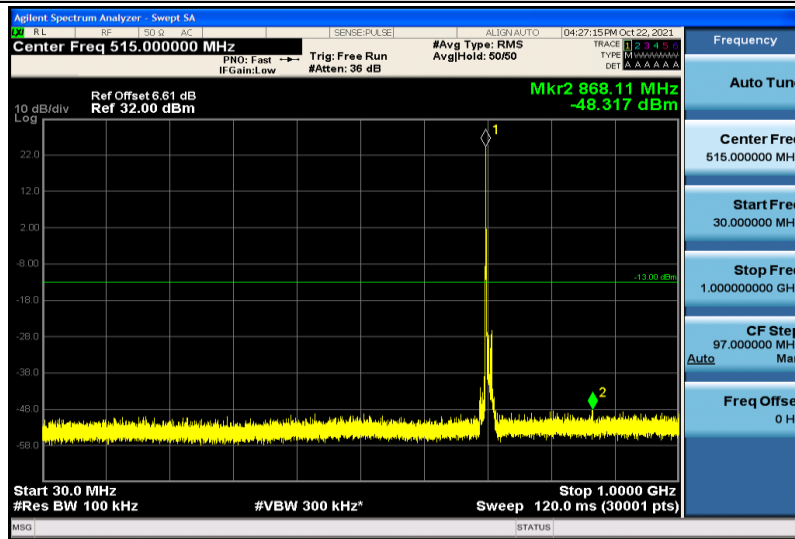

Band17-10MHz-QPSK-23800-1RB#0-30~1000MHz

Band17-10MHz-QPSK-23800-1RB#0-1000~26000MHz

Band17-10MHz-16QAM-23780-1RB#0-30~1000MHz

Band17-10MHz-16QAM-23780-1RB#0-1000~26000MHz

Band17-10MHz-16QAM-23790-1RB#0-30~1000MHz