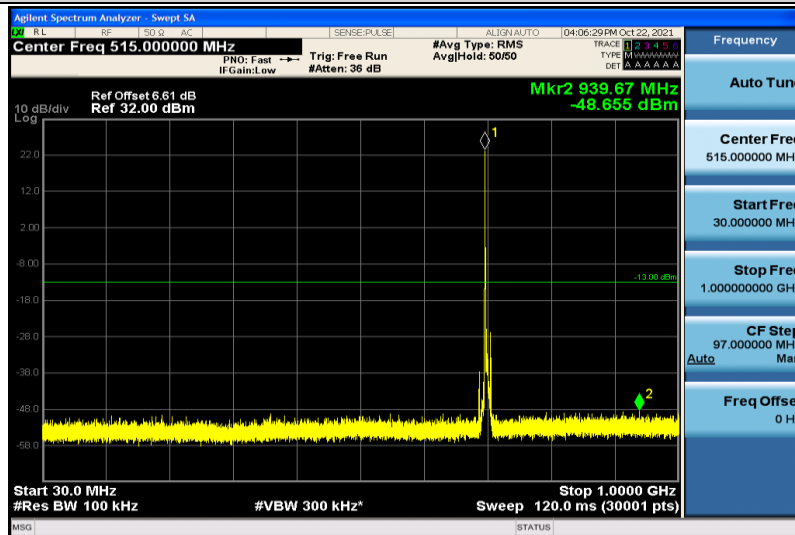

Band17-5MHz-QPSK-23755-1RB#0-1000~26000MHz

Band17-5MHz-QPSK-23790-1RB#0-30~1000MHz

Band17-5MHz-QPSK-23790-1RB#0-1000~26000MHz

Band17-5MHz-QPSK-23825-1RB#0-30~1000MHz

Band17-5MHz-QPSK-23825-1RB#0-1000~26000MHz