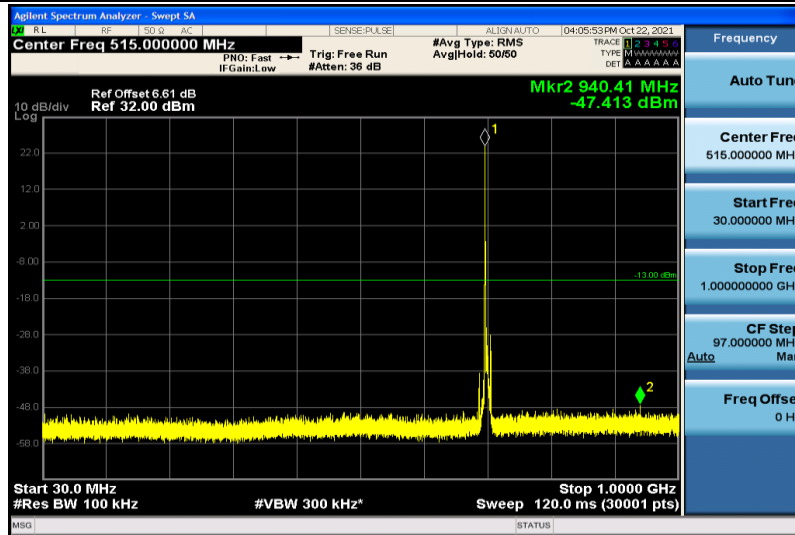

Band17-5MHz-QPSK-23755-1RB#0-30~1000MHz