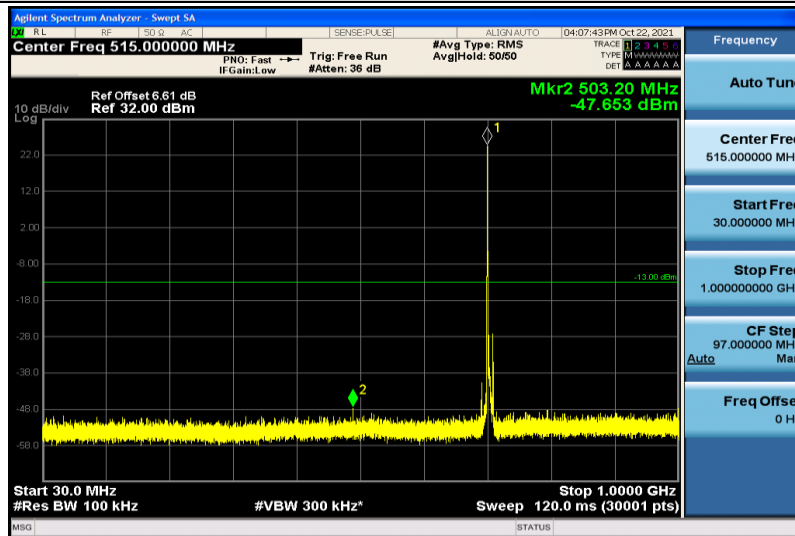

Band17-5MHz-16QAM-23790-1RB#0-30~1000MHz