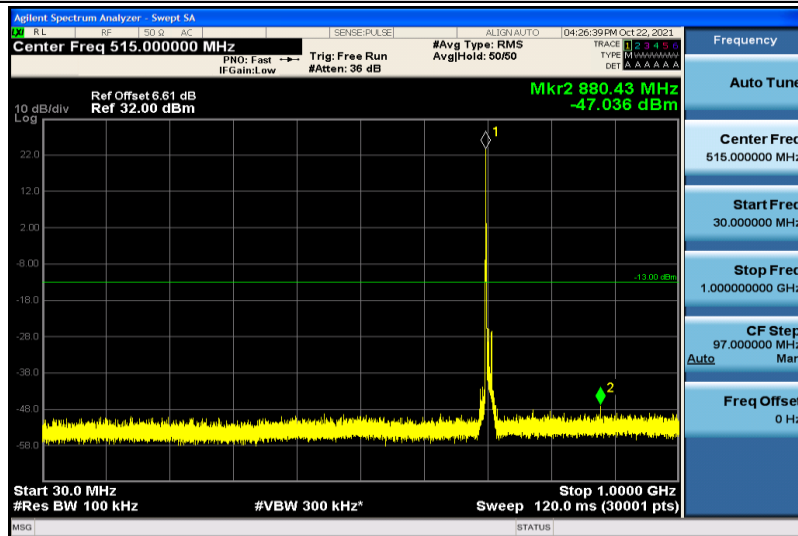

Band17-10MHz-QPSK-23790-1RB#0-30~1000MHz