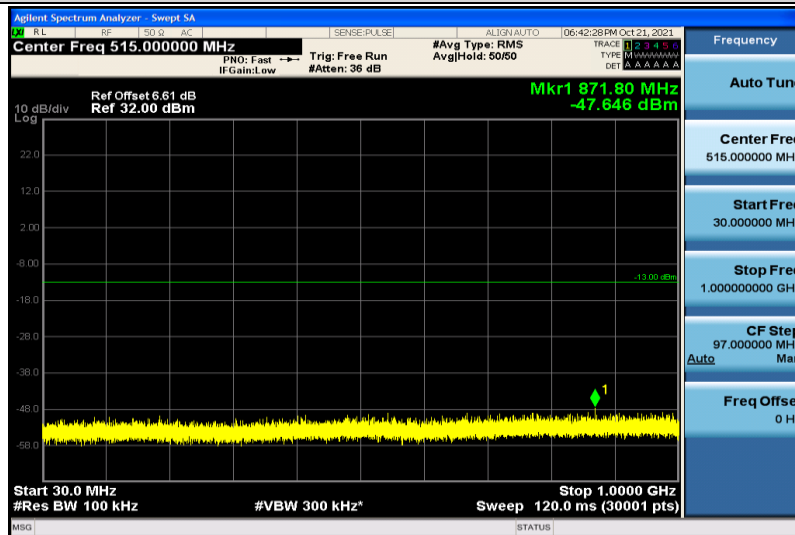

Band4-15MHz-QPSK-20175-1RB#0-30~1000MHz

Band4-15MHz-QPSK-20175-1RB#0-1000~26000MHz

Band4-15MHz-QPSK-20325-1RB#0-30~1000MHz

Band4-15MHz-QPSK-20325-1RB#0-1000~26000MHz

Band4-15MHz-16QAM-20025-1RB#0-30~1000MHz