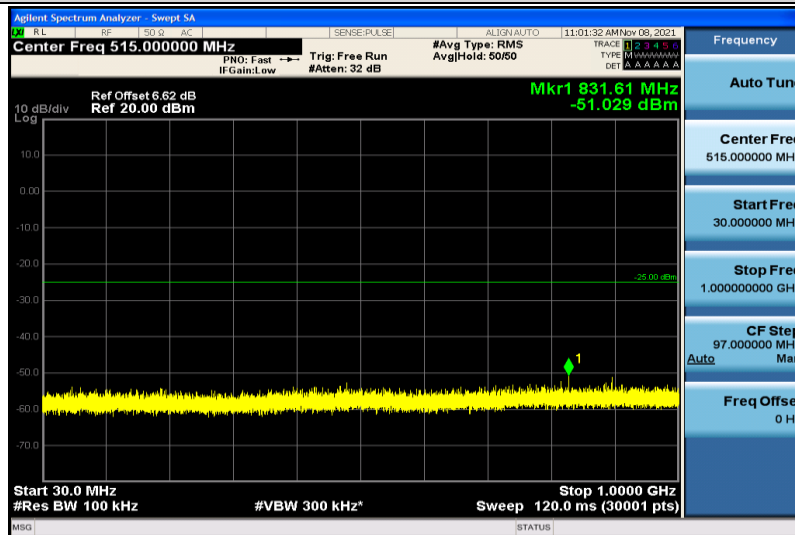

Band7-15MHz-QPSK-21375-1RB#0-1000~26000MHz

Band7-15MHz-16QAM-20825-1RB#0-30~1000MHz