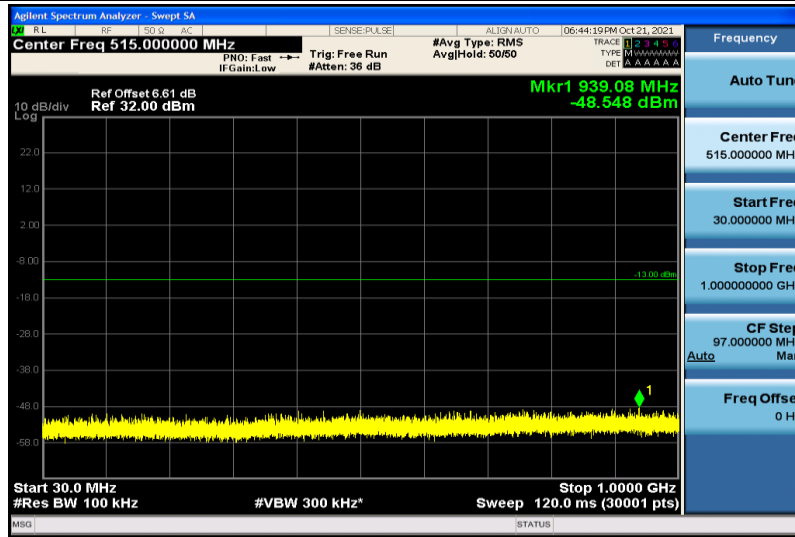

Band4-15MHz-QPSK-20175-1RB#0-1000~26000MHz

Band4-15MHz-QPSK-20325-1RB#0-30~1000MHz