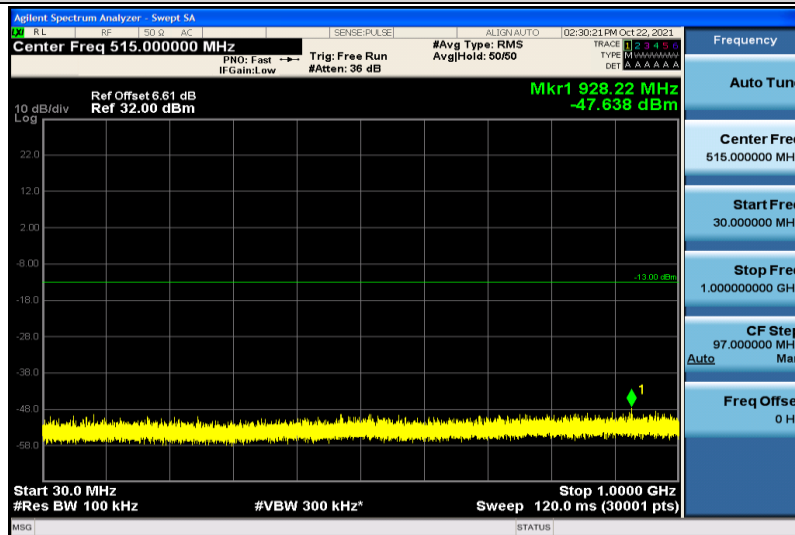

Band4-15MHz-16QAM-20025-1RB#0-1000~26000MHz

Band4-15MHz-16QAM-20175-1RB#0-30~1000MHz

Band4-15MHz-16QAM-20175-1RB#0-1000~26000MHz

Band4-15MHz-16QAM-20325-1RB#0-30~1000MHz

Band4-15MHz-16QAM-20325-1RB#0-1000~26000MHz