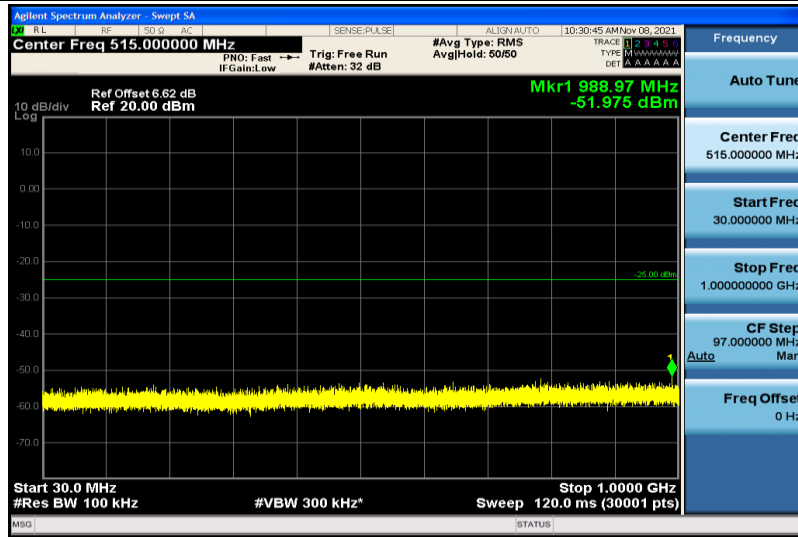

Band7-5MHz-16QAM-21100-1RB#0-1000~26000MHz

Band7-5MHz-16QAM-21425-1RB#0-30~1000MHz