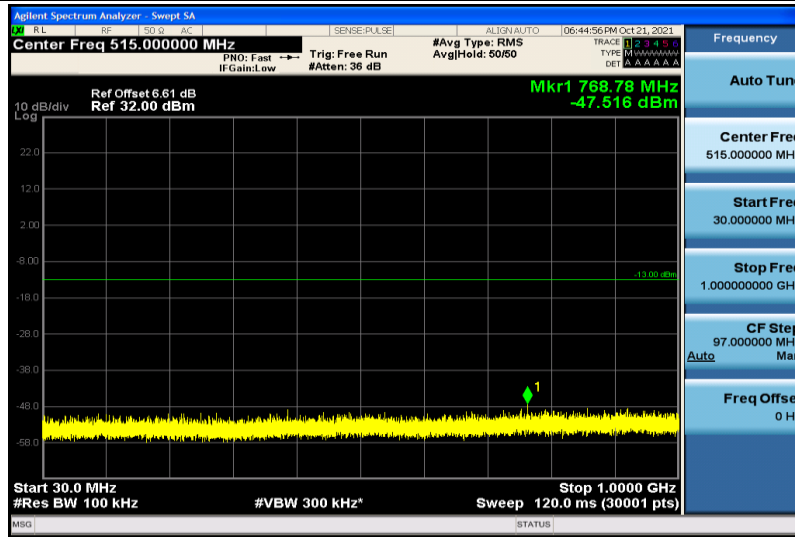

Band4-15MHz-16QAM-20175-1RB#0-1000~26000MHz

Band4-15MHz-16QAM-20325-1RB#0-30~1000MHz