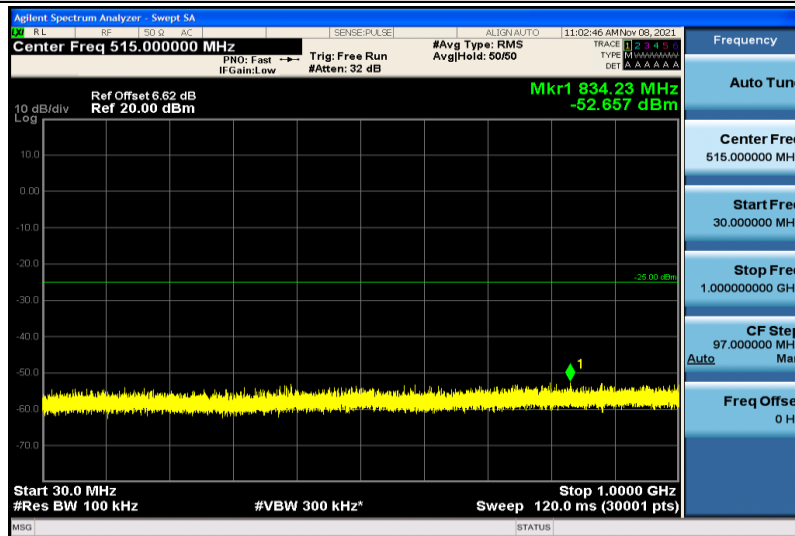

Band7-15MHz-QPSK-21375-1RB#0-30~1000MHz

Band7-15MHz-QPSK-21375-1RB#0-1000~26000MHz

Band7-15MHz-16QAM-20825-1RB#0-30~1000MHz

Band7-15MHz-16QAM-20825-1RB#0-1000~26000MHz

Band7-15MHz-16QAM-21100-1RB#0-30~1000MHz