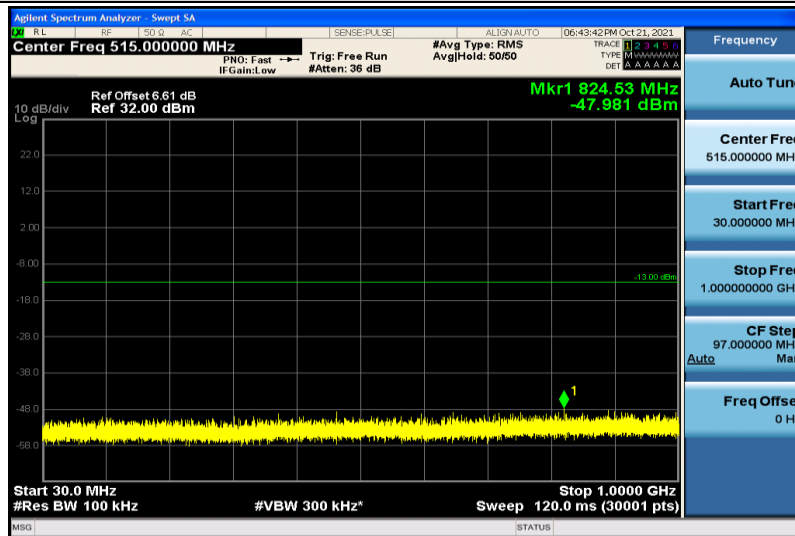

Band4-15MHz-16QAM-20025-1RB#0-1000~26000MHz

Band4-15MHz-16QAM-20175-1RB#0-30~1000MHz