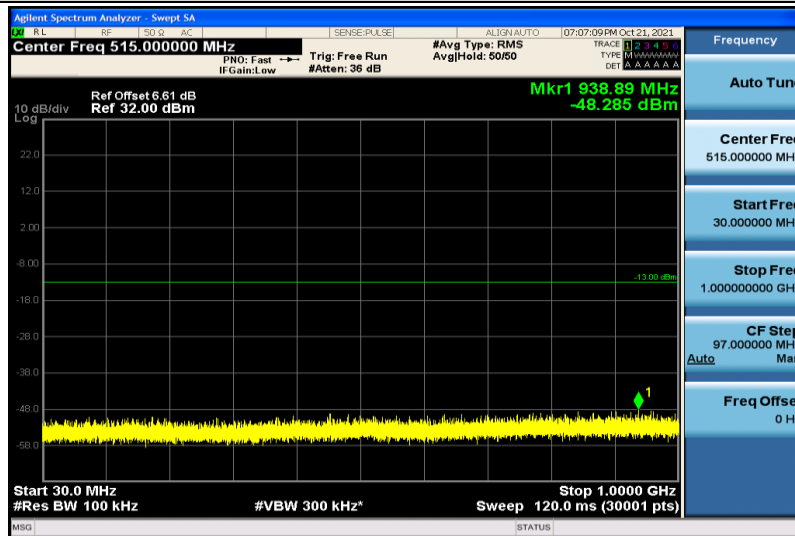

Band4-20MHz-QPSK-20050-1RB#0-1000~26000MHz

Band4-20MHz-QPSK-20175-1RB#0-30~1000MHz