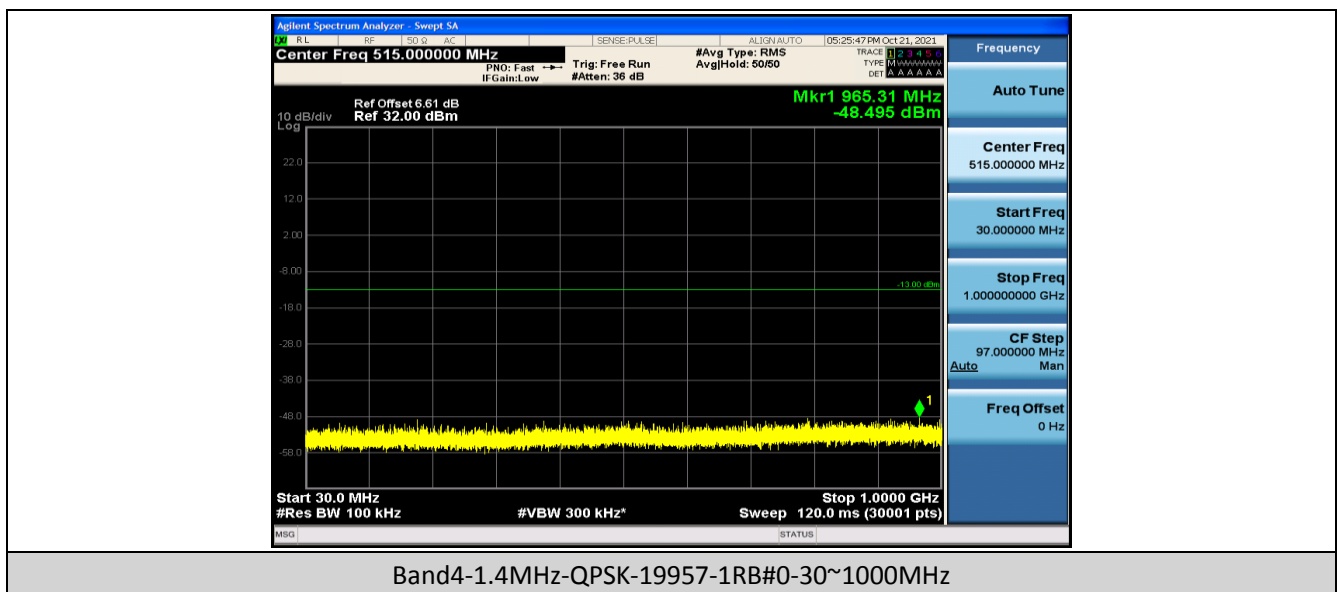

Band17	5MHz	16QAM	23755	1RB#0	1000~26000MHz	-31.41	PASS
Band17	5MHz	16QAM	23790	1RB#0	30~1000MHz	-47.65	PASS
Band17	5MHz	16QAM	23790	1RB#0	1000~26000MHz	-31.59	PASS
Band17	5MHz	16QAM	23825	1RB#0	30~1000MHz	-48.86	PASS
Band17	5MHz	16QAM	23825	1RB#0	1000~26000MHz	-31.69	PASS
Band17	10MHz	QPSK	23780	1RB#0	30~1000MHz	-47.99	PASS
Band17	10MHz	QPSK	23780	1RB#0	1000~26000MHz	-31.48	PASS
Band17	10MHz	QPSK	23790	1RB#0	30~1000MHz	-47.04	PASS
Band17	10MHz	QPSK	23790	1RB#0	1000~26000MHz	-31.67	PASS
Band17	10MHz	QPSK	23800	1RB#0	30~1000MHz	-48.25	PASS
Band17	10MHz	QPSK	23800	1RB#0	1000~26000MHz	-31.58	PASS
Band17	10MHz	16QAM	23780	1RB#0	30~1000MHz	-48.28	PASS
Band17	10MHz	16QAM	23780	1RB#0	1000~26000MHz	-31.59	PASS
Band17	10MHz	16QAM	23790	1RB#0	30~1000MHz	-48.32	PASS
Band17	10MHz	16QAM	23790	1RB#0	1000~26000MHz	-31.73	PASS
Band17	10MHz	16QAM	23800	1RB#0	30~1000MHz	-47.77	PASS
Band17	10MHz	16QAM	23800	1RB#0	1000~26000MHz	-31.43	PASS

Test Graphs