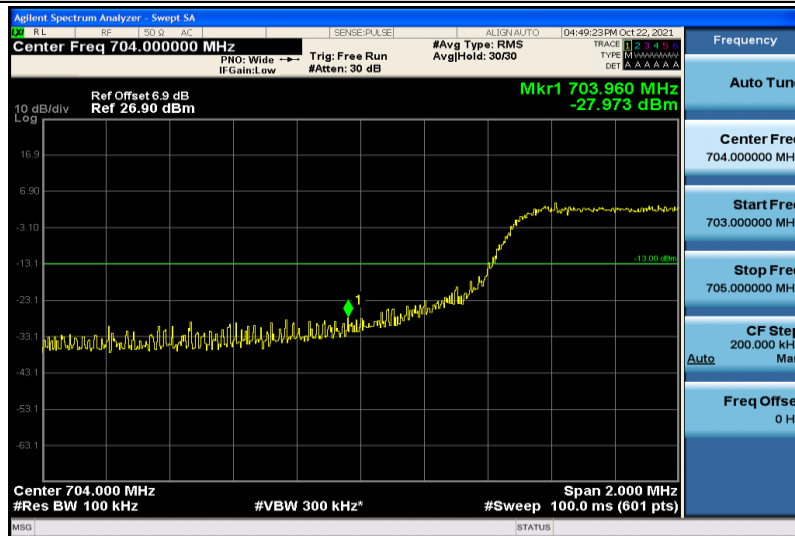

Band17-10MHz-16QAM-23780-1RB#0