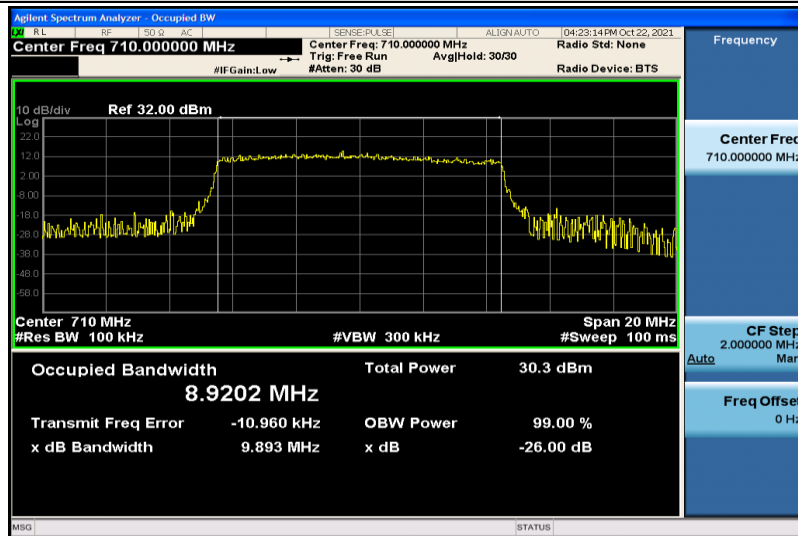

Band17-10MHz-16QAM-23790-50RB#0-8.9202