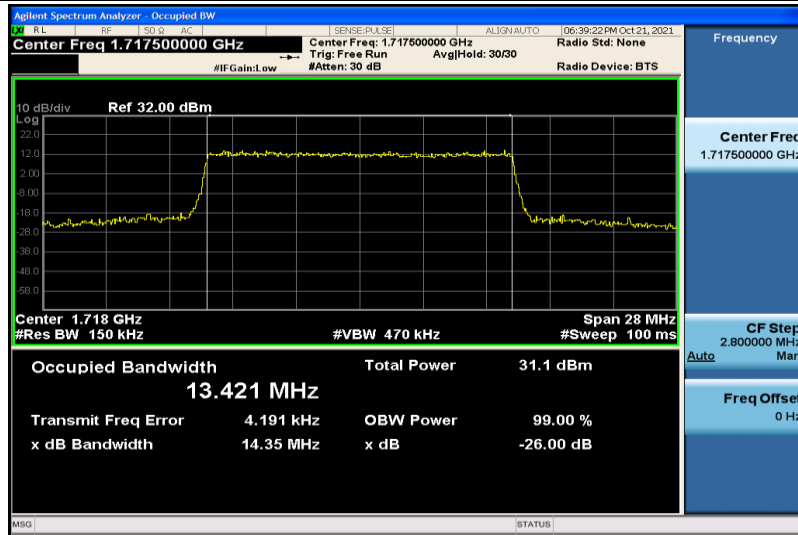

Band4-10MHz-16QAM-20000-50RB#0-8.9563

Band4-10MHz-16QAM-20175-50RB#0-8.9472

Band4-10MHz-16QAM-20350-50RB#0-8.9414

Band4-15MHz-QPSK-20025-75RB#0-13.416

Band4-15MHz-QPSK-20175-75RB#0-13.388

Band4-15MHz-QPSK-20325-75RB#0-13.414