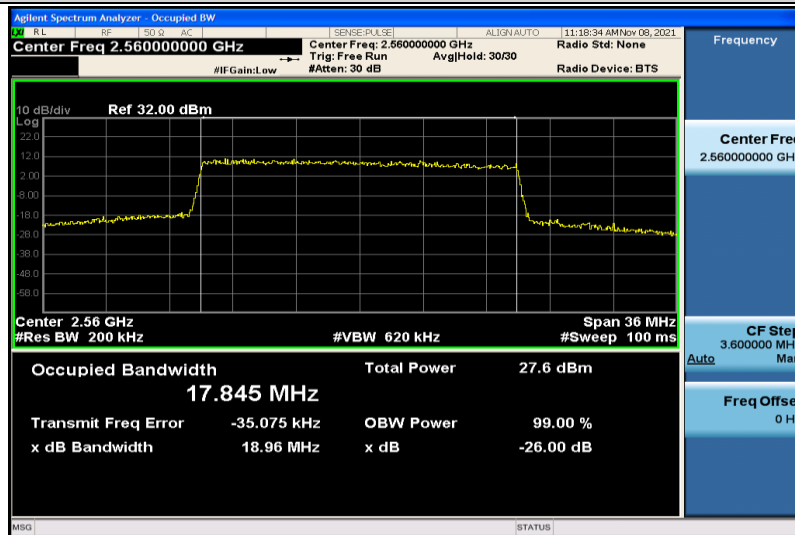

Band7-20MHz-16QAM-21350-100RB#0-17.845