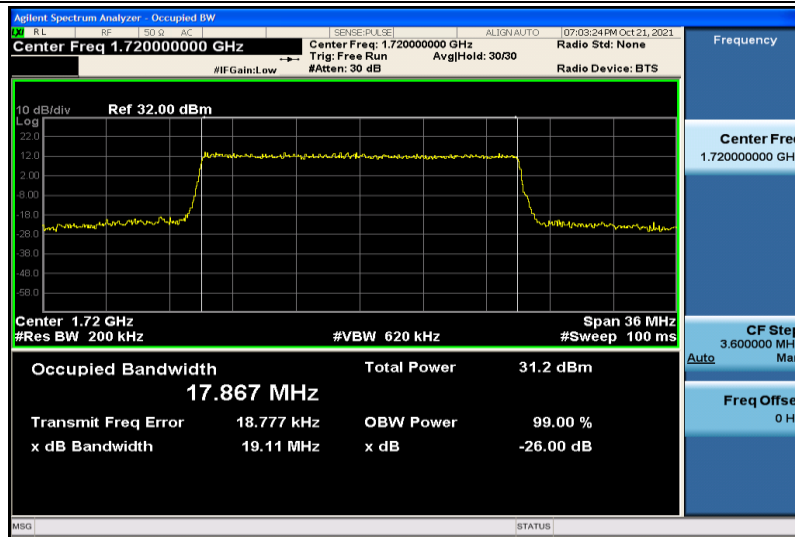

Band4-15MHz-16QAM-20025-75RB#0-13.421

Band4-15MHz-16QAM-20175-75RB#0-13.389

Band4-15MHz-16QAM-20325-75RB#0-13.406

Band4-20MHz-QPSK-20050-100RB#0-17.893

Band4-20MHz-QPSK-20175-100RB#0-17.855

Band4-20MHz-QPSK-20300-100RB#0-17.842