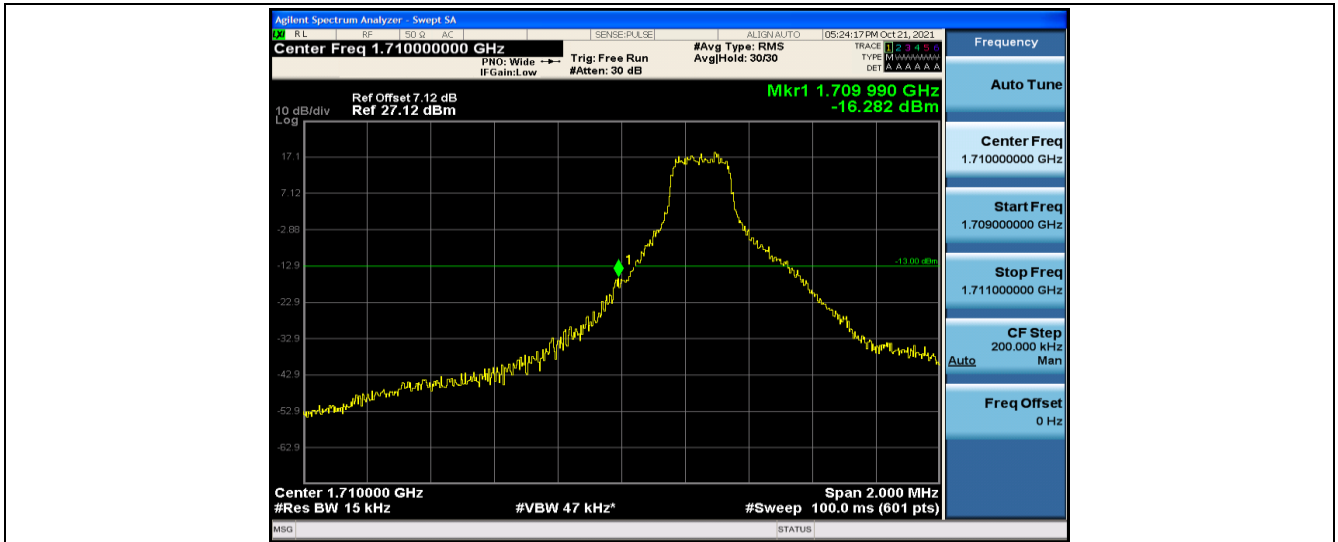

Band17	5MHz	QPSK	23825	25RB#0	-20.94	PASS
Band17	5MHz	16QAM	23755	1RB#0	-19.18	PASS
Band17	5MHz	16QAM	23755	25RB#0	-24.51	PASS
Band17	5MHz	16QAM	23825	1RB#24	-17.73	PASS
Band17	5MHz	16QAM	23825	25RB#0	-21.36	PASS
Band17	10MHz	QPSK	23780	1RB#0	-15.51	PASS
Band17	10MHz	QPSK	23780	50RB#0	-24.78	PASS
Band17	10MHz	QPSK	23800	1RB#49	-16.78	PASS
Band17	10MHz	QPSK	23800	50RB#0	-28.59	PASS
Band17	10MHz	16QAM	23780	1RB#0	-15.99	PASS
Band17	10MHz	16QAM	23780	50RB#0	-27.97	PASS
Band17	10MHz	16QAM	23800	1RB#49	-17.80	PASS
Band17	10MHz	16QAM	23800	50RB#0	-29.07	PASS

Test Graphs

Band4-1.4MHz-QPSK-19957-1RB#0