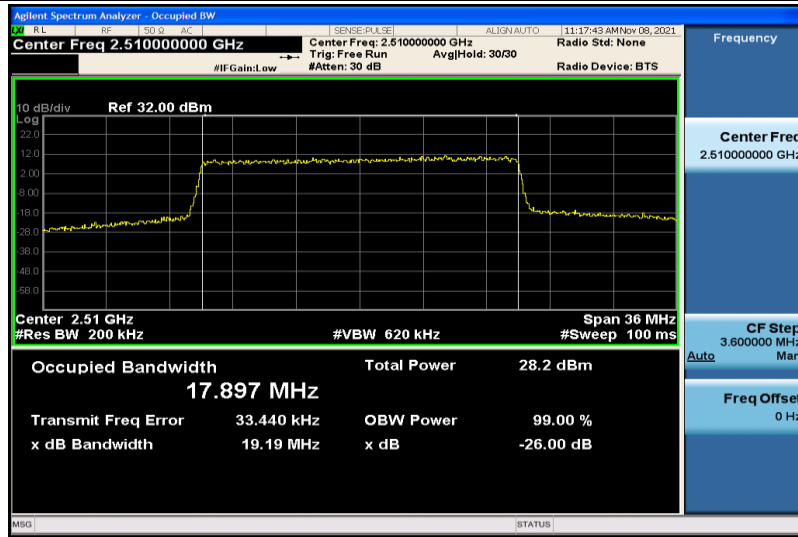

Band7-20MHz-QPSK-20850-100RB#0-17.897