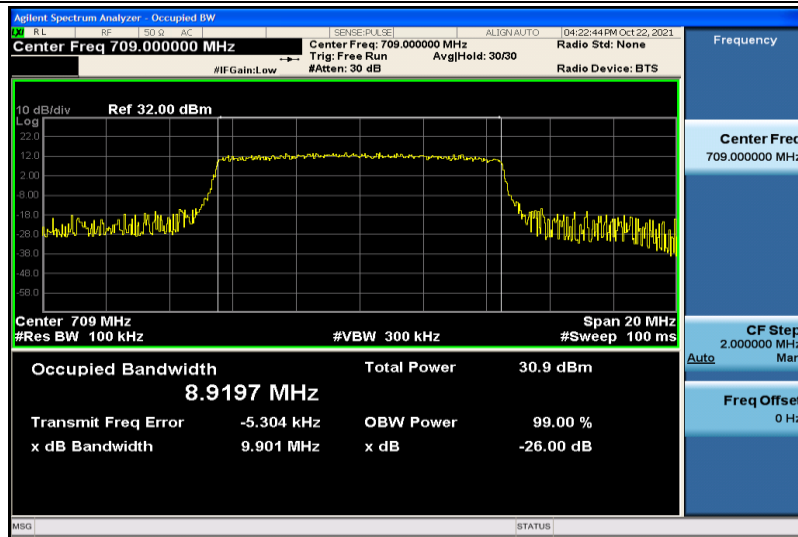

Band17-10MHz-QPSK-23780-50RB#0-8.9197