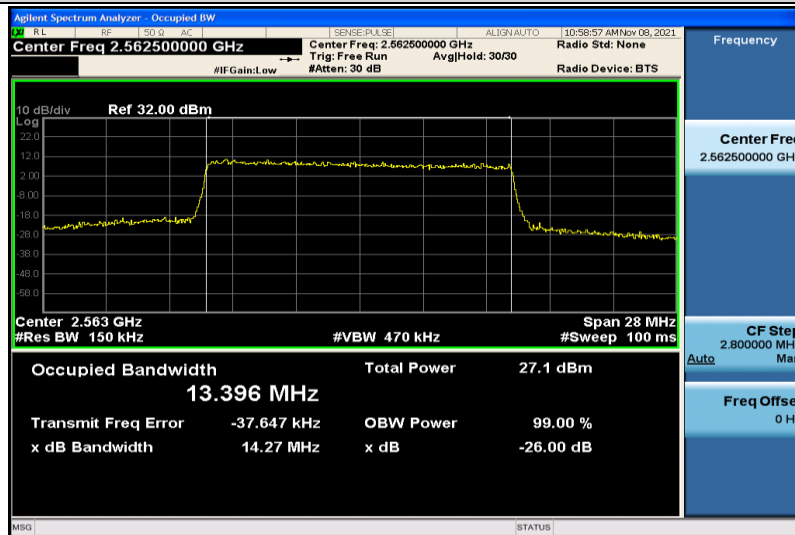

Band7-15MHz-16QAM-21375-75RB#0-13.396