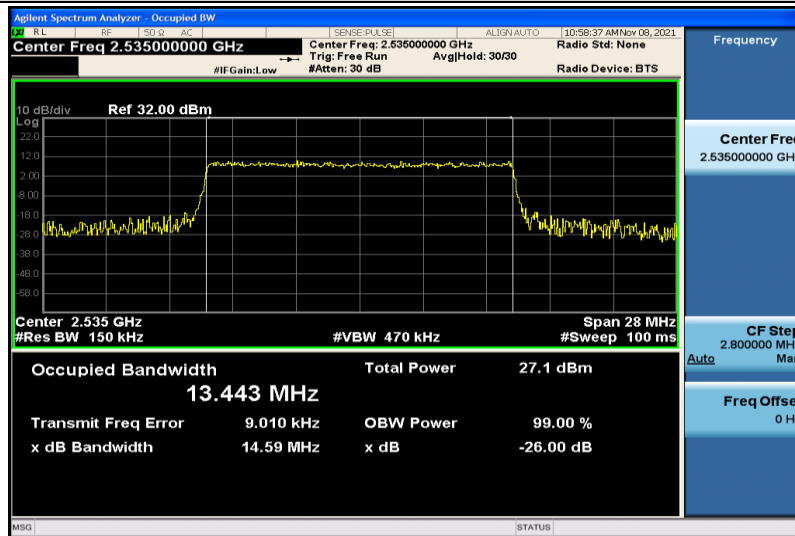

Band7-15MHz-16QAM-21100-75RB#0-13.443