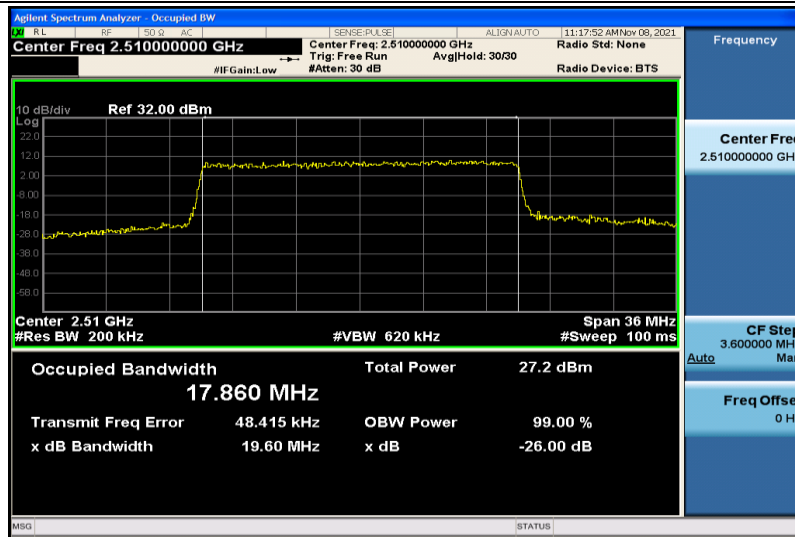

Band7-15MHz-16QAM-20825-75RB#0-13.433

Band7-15MHz-16QAM-21100-75RB#0-13.443

Band7-15MHz-16QAM-21375-75RB#0-13.396

Band7-20MHz-QPSK-20850-100RB#0-17.897

Band7-20MHz-QPSK-21100-100RB#0-17.871

Band7-20MHz-QPSK-21350-100RB#0-17.847