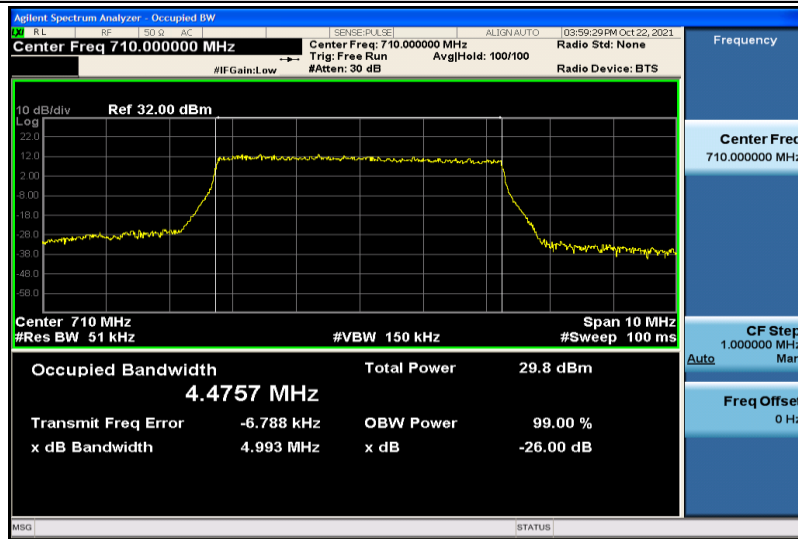

Band17-5MHz-16QAM-23790-25RB#0-4.4757