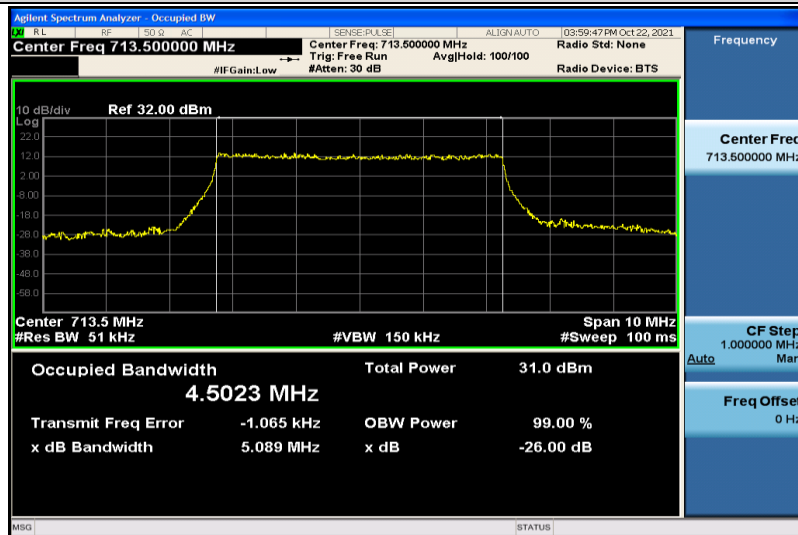

Band7-20MHz-16QAM-20850-100RB#0-17.860

Band7-20MHz-16QAM-21100-100RB#0-17.893

Band7-20MHz-16QAM-21350-100RB#0-17.845

Band17-5MHz-QPSK-23755-25RB#0-4.4690

Band17-5MHz-QPSK-23790-25RB#0-4.4745

Band17-5MHz-QPSK-23825-25RB#0-4.5023