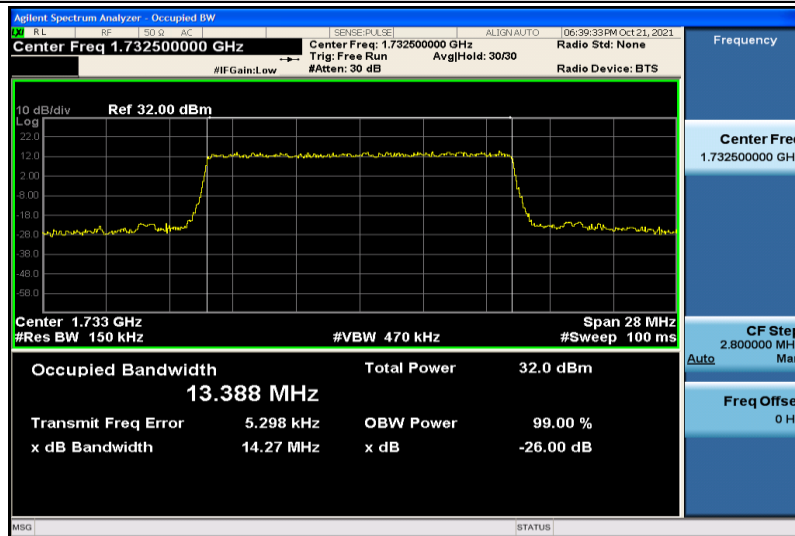

Band4-10MHz-16QAM-20000-50RB#0-8.9563

Band4-10MHz-16QAM-20175-50RB#0-8.9472

Band4-10MHz-16QAM-20350-50RB#0-8.9414

Band4-15MHz-QPSK-20025-75RB#0-13.416

Band4-15MHz-QPSK-20175-75RB#0-13.388

Band4-15MHz-QPSK-20325-75RB#0-13.414