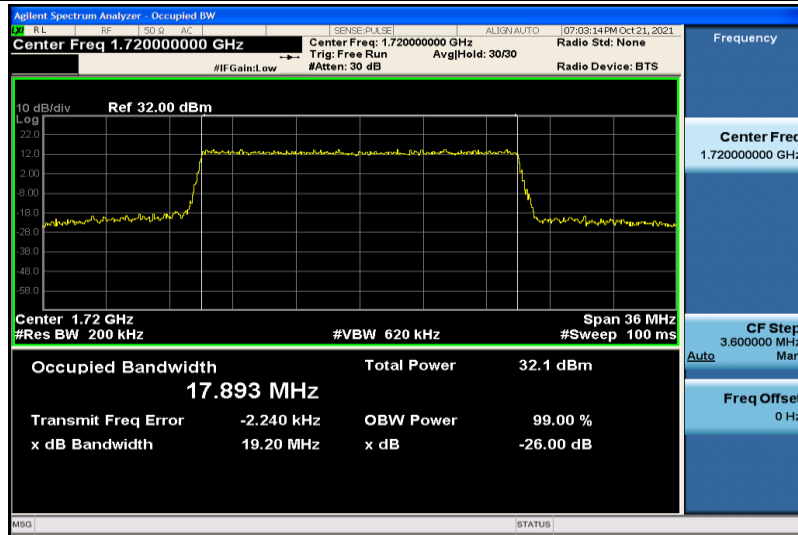

Band4-20MHz-QPSK-20050-100RB#0-17.893