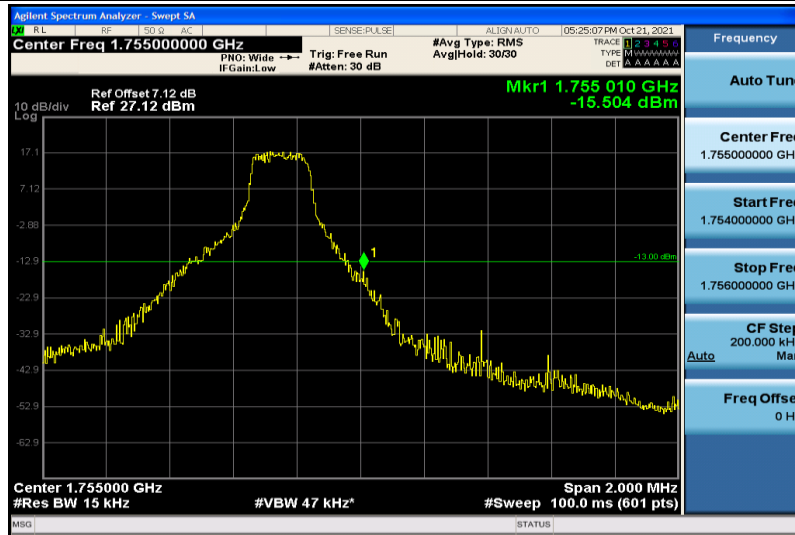

Band4-1.4MHz-QPSK-20393-1RB#5