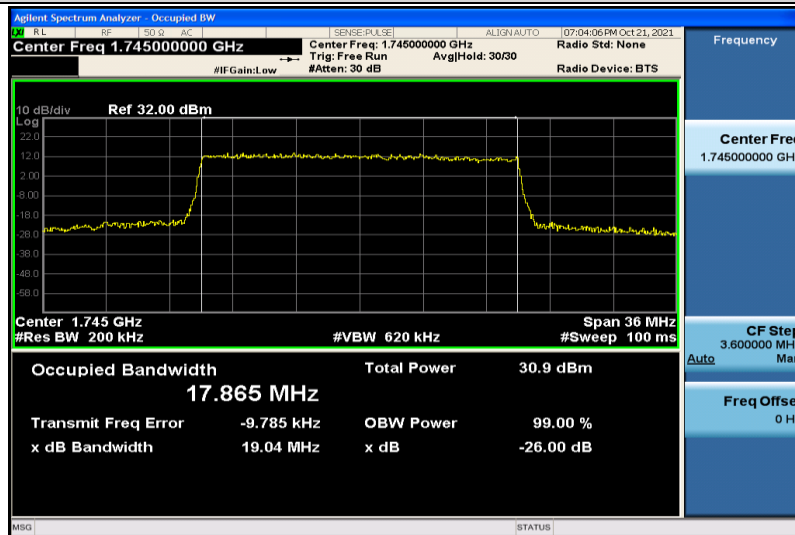

Band4-20MHz-16QAM-20300-100RB#0-17.865