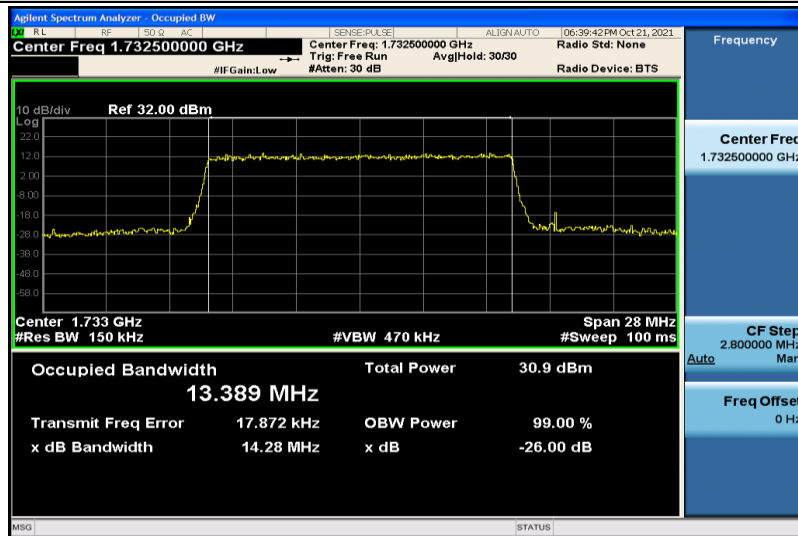

Band4-15MHz-16QAM-20175-75RB#0-13.389