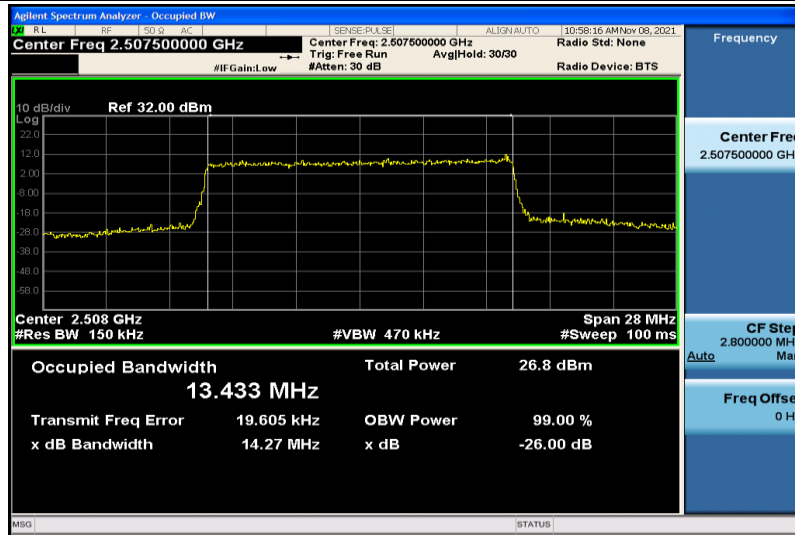

Band7-10MHz-16QAM-20800-50RB#0-8.9386

Band7-10MHz-16QAM-21100-50RB#0-8.9476

Band7-10MHz-16QAM-21400-50RB#0-8.9523

Band7-15MHz-QPSK-20825-75RB#0-13.425

Band7-15MHz-QPSK-21100-75RB#0-13.402

Band7-15MHz-QPSK-21375-75RB#0-13.429