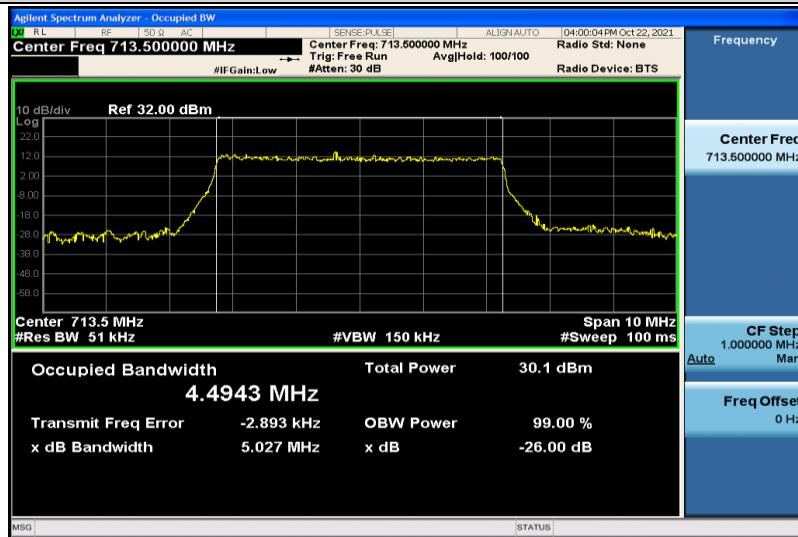

Band17-5MHz-16QAM-23825-25RB#0-4.4943