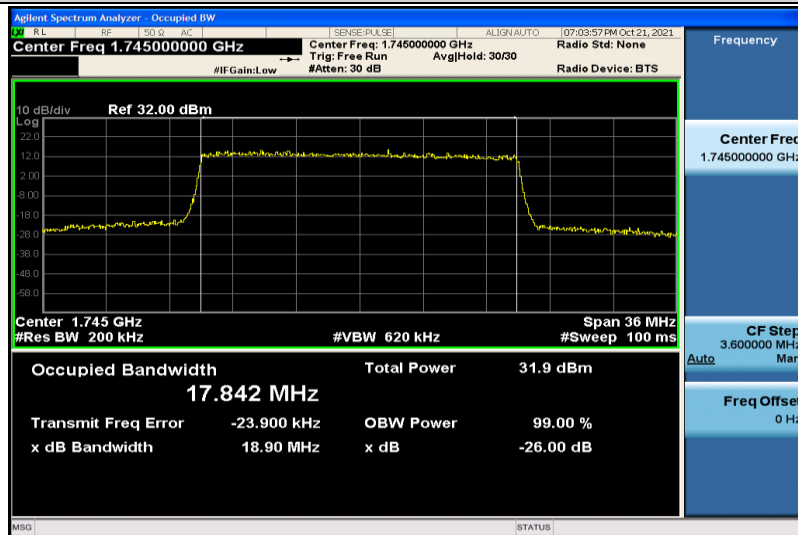

Band4-15MHz-16QAM-20025-75RB#0-13.421

Band4-15MHz-16QAM-20175-75RB#0-13.389

Band4-15MHz-16QAM-20325-75RB#0-13.406

Band4-20MHz-QPSK-20050-100RB#0-17.893

Band4-20MHz-QPSK-20175-100RB#0-17.855

Band4-20MHz-QPSK-20300-100RB#0-17.842