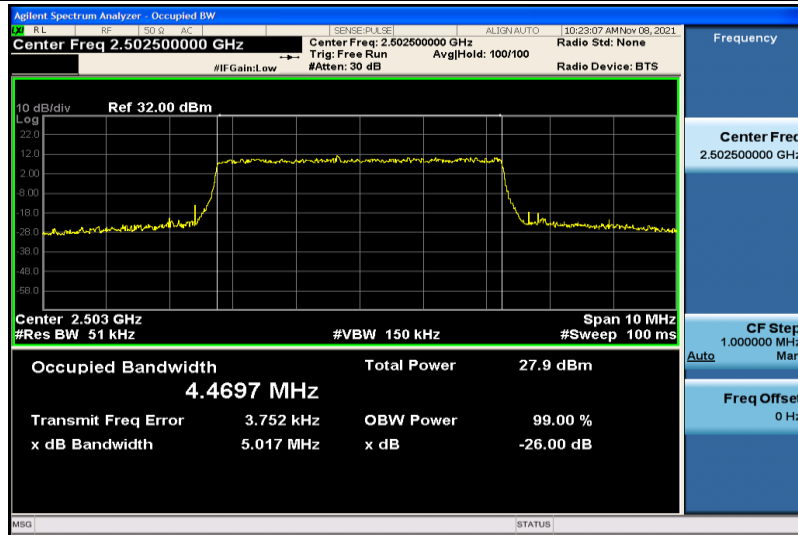

Band7-5MHz-QPSK-20775-25RB#0-4.4697