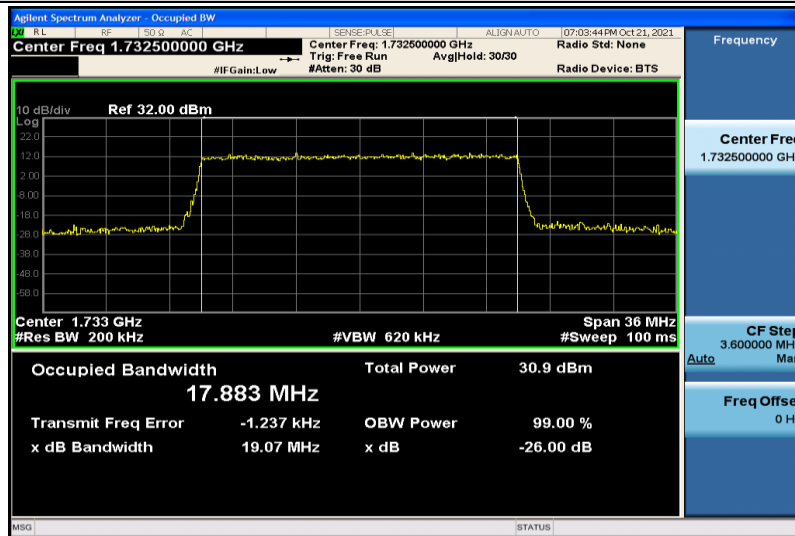

Band4-20MHz-16QAM-20175-100RB#0-17.883