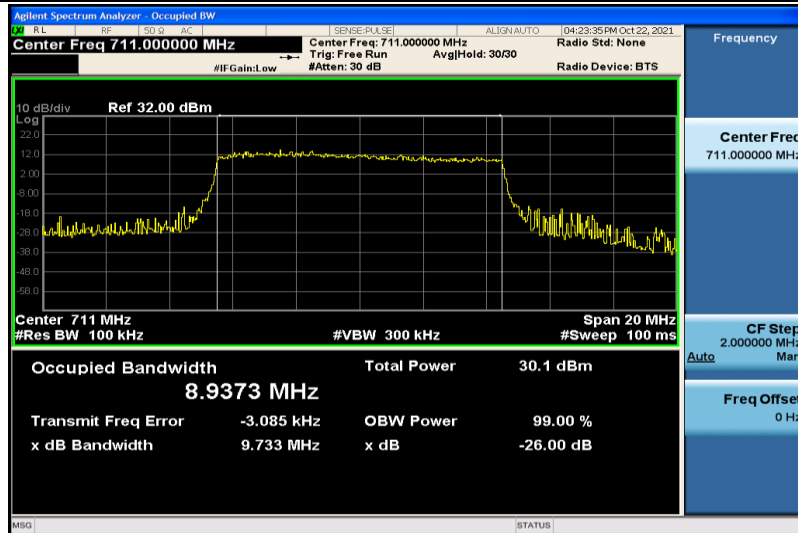

Band17-10MHz-16QAM-23800-50RB#0-8.9373