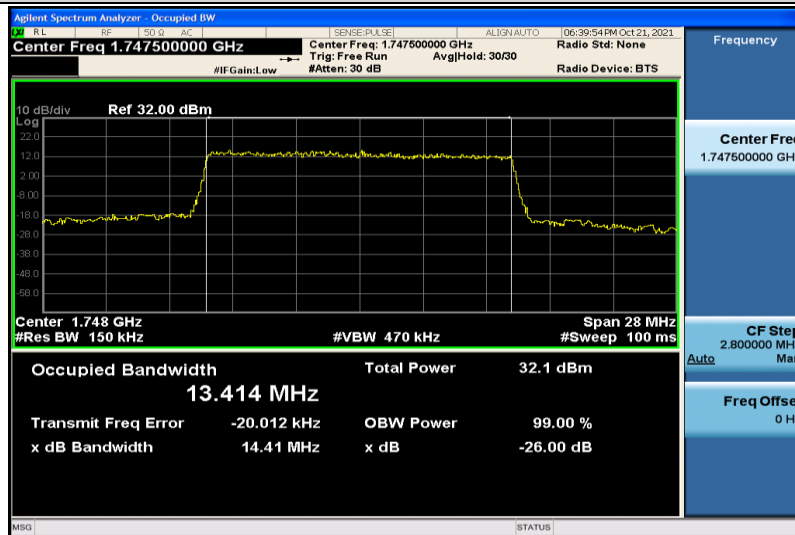

Band4-10MHz-16QAM-20000-50RB#0-8.9563

Band4-10MHz-16QAM-20175-50RB#0-8.9472

Band4-10MHz-16QAM-20350-50RB#0-8.9414

Band4-15MHz-QPSK-20025-75RB#0-13.416

Band4-15MHz-QPSK-20175-75RB#0-13.388

Band4-15MHz-QPSK-20325-75RB#0-13.414