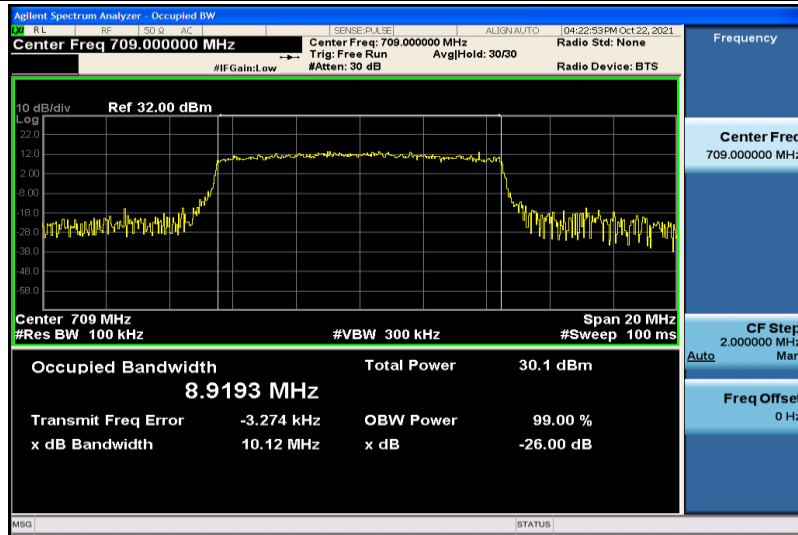

Band17-5MHz-16QAM-23755-25RB#0-4.4784

Band17-5MHz-16QAM-23790-25RB#0-4.4757

Band17-5MHz-16QAM-23825-25RB#0-4.4943

Band17-10MHz-QPSK-23780-50RB#0-8.9197

Band17-10MHz-QPSK-23790-50RB#0-8.9327

Band17-10MHz-QPSK-23800-50RB#0-8.9472