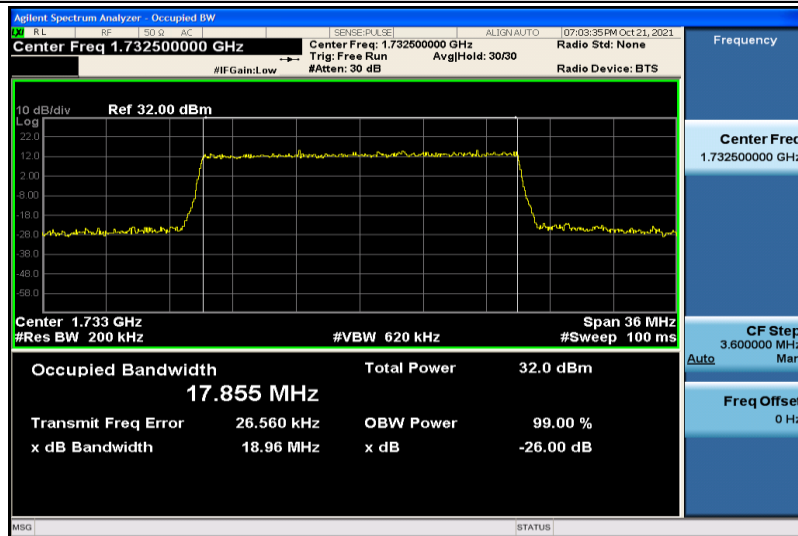

Band4-15MHz-16QAM-20025-75RB#0-13.421

Band4-15MHz-16QAM-20175-75RB#0-13.389

Band4-15MHz-16QAM-20325-75RB#0-13.406

Band4-20MHz-QPSK-20050-100RB#0-17.893

Band4-20MHz-QPSK-20175-100RB#0-17.855

Band4-20MHz-QPSK-20300-100RB#0-17.842