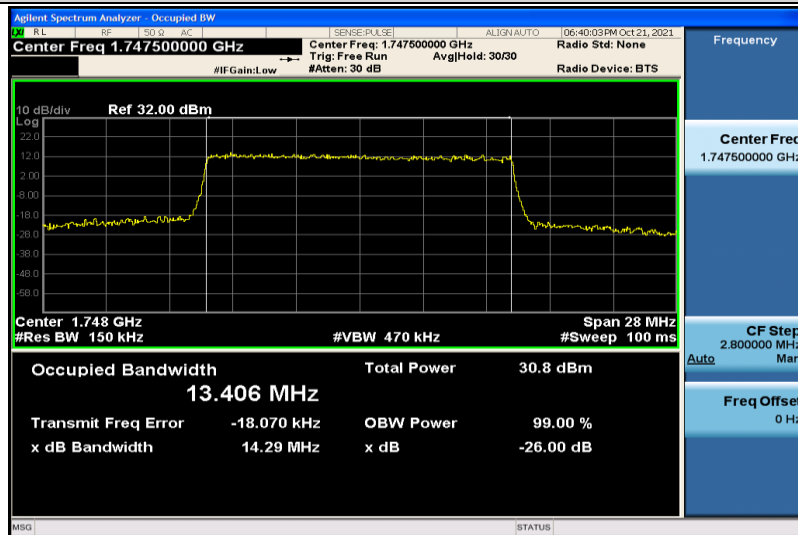

Band4-15MHz-16QAM-20325-75RB#0-13.406