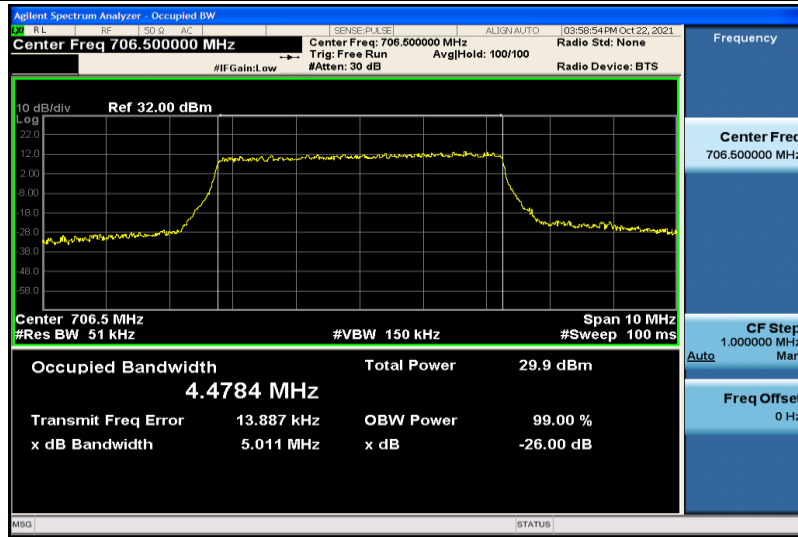

Band7-20MHz-16QAM-20850-100RB#0-17.860

Band7-20MHz-16QAM-21100-100RB#0-17.893

Band7-20MHz-16QAM-21350-100RB#0-17.845

Band17-5MHz-QPSK-23755-25RB#0-4.4690

Band17-5MHz-QPSK-23790-25RB#0-4.4745

Band17-5MHz-QPSK-23825-25RB#0-4.5023