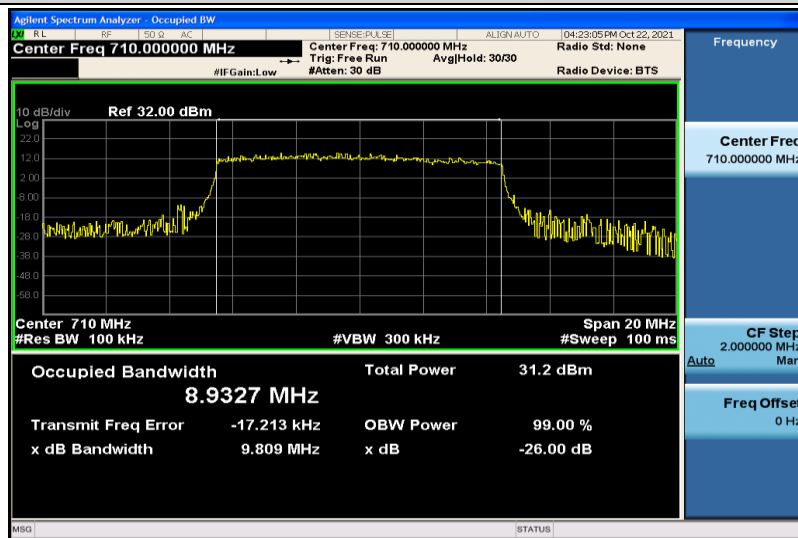

Band17-5MHz-16QAM-23755-25RB#0-4.4784

Band17-5MHz-16QAM-23790-25RB#0-4.4757

Band17-5MHz-16QAM-23825-25RB#0-4.4943

Band17-10MHz-QPSK-23780-50RB#0-8.9197

Band17-10MHz-QPSK-23790-50RB#0-8.9327

Band17-10MHz-QPSK-23800-50RB#0-8.9472