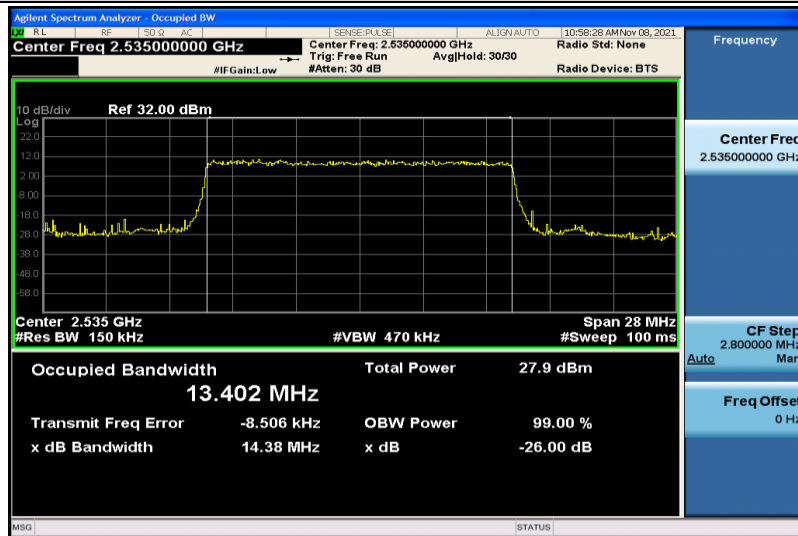

Band7-10MHz-16QAM-20800-50RB#0-8.9386

Band7-10MHz-16QAM-21100-50RB#0-8.9476

Band7-10MHz-16QAM-21400-50RB#0-8.9523

Band7-15MHz-QPSK-20825-75RB#0-13.425

Band7-15MHz-QPSK-21100-75RB#0-13.402

Band7-15MHz-QPSK-21375-75RB#0-13.429