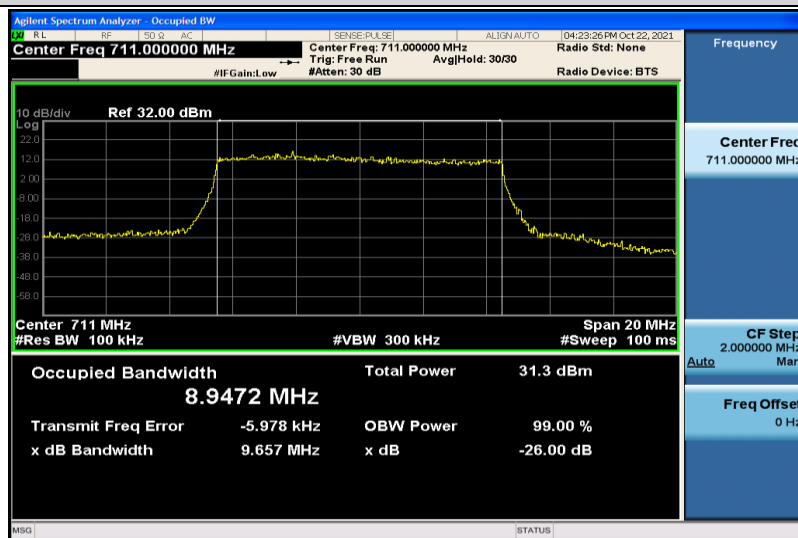

Band17-5MHz-16QAM-23755-25RB#0-4.4784

Band17-5MHz-16QAM-23790-25RB#0-4.4757

Band17-5MHz-16QAM-23825-25RB#0-4.4943

Band17-10MHz-QPSK-23780-50RB#0-8.9197

Band17-10MHz-QPSK-23790-50RB#0-8.9327

Band17-10MHz-QPSK-23800-50RB#0-8.9472