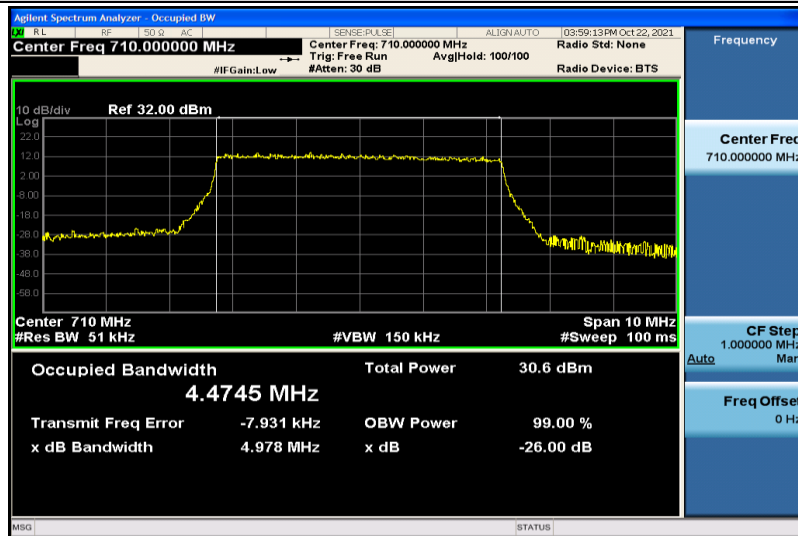

Band7-20MHz-16QAM-20850-100RB#0-17.860

Band7-20MHz-16QAM-21100-100RB#0-17.893

Band7-20MHz-16QAM-21350-100RB#0-17.845

Band17-5MHz-QPSK-23755-25RB#0-4.4690

Band17-5MHz-QPSK-23790-25RB#0-4.4745

Band17-5MHz-QPSK-23825-25RB#0-4.5023