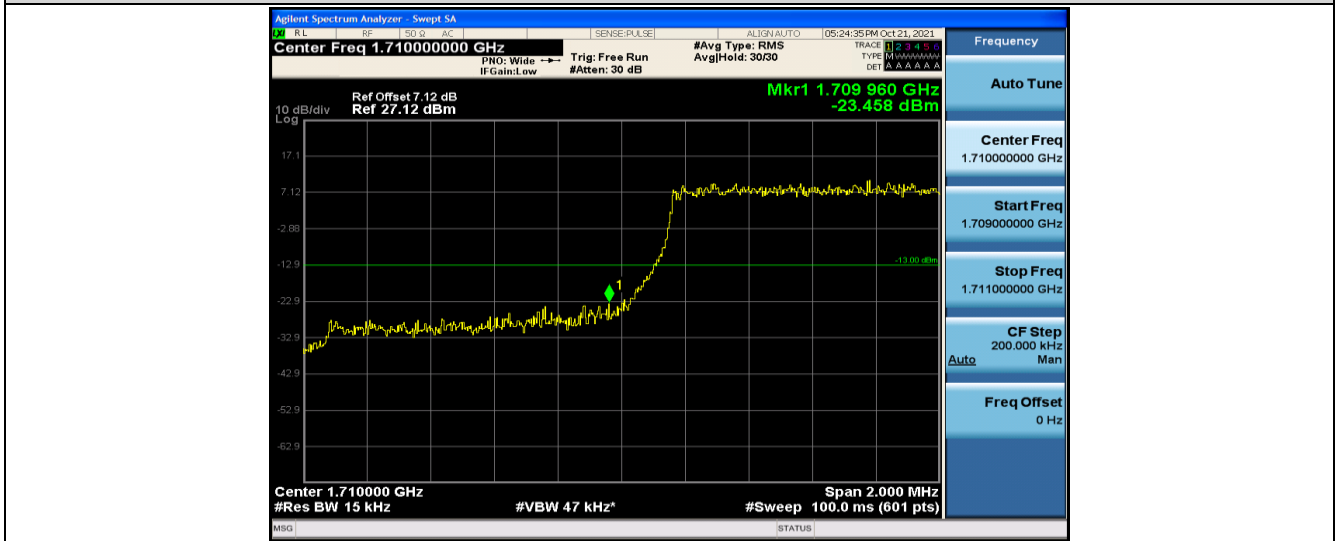

Band4-1.4MHz-QPSK-19957-6RB#0