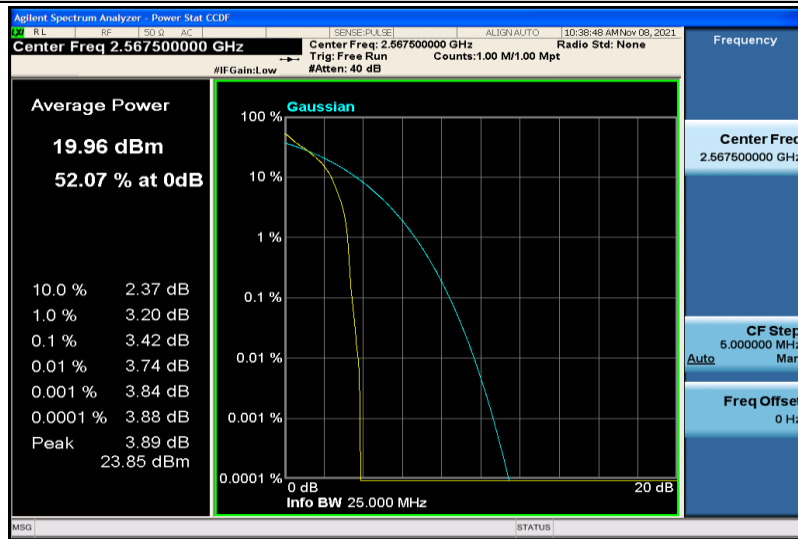

Band4-20MHz-16QAM-20175-100RB#0

Band4-20MHz-16QAM-20300-1RB#0

Band4-20MHz-16QAM-20300-100RB#0

Band7-5MHz-QPSK-20775-1RB#0

Band7-5MHz-QPSK-20775-25RB#0

Band7-5MHz-QPSK-21100-1RB#0

Band7-5MHz-QPSK-21100-25RB#0