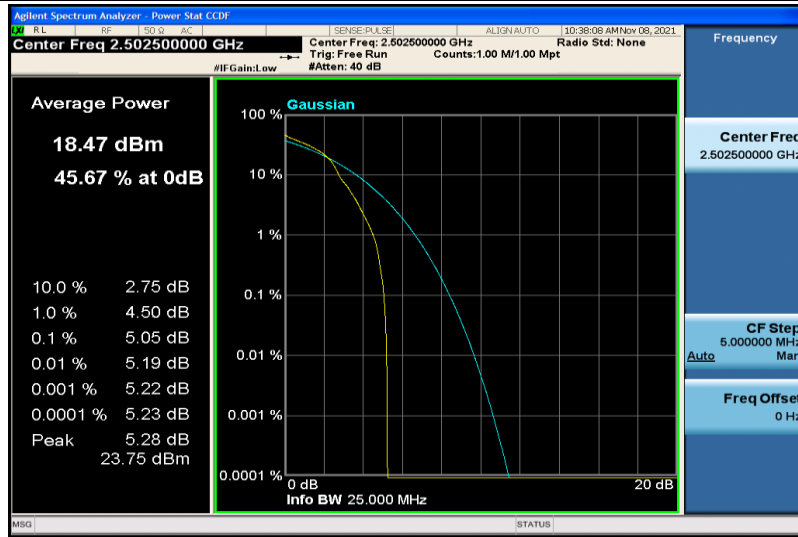

Band7-5MHz-16QAM-20775-1RB#0