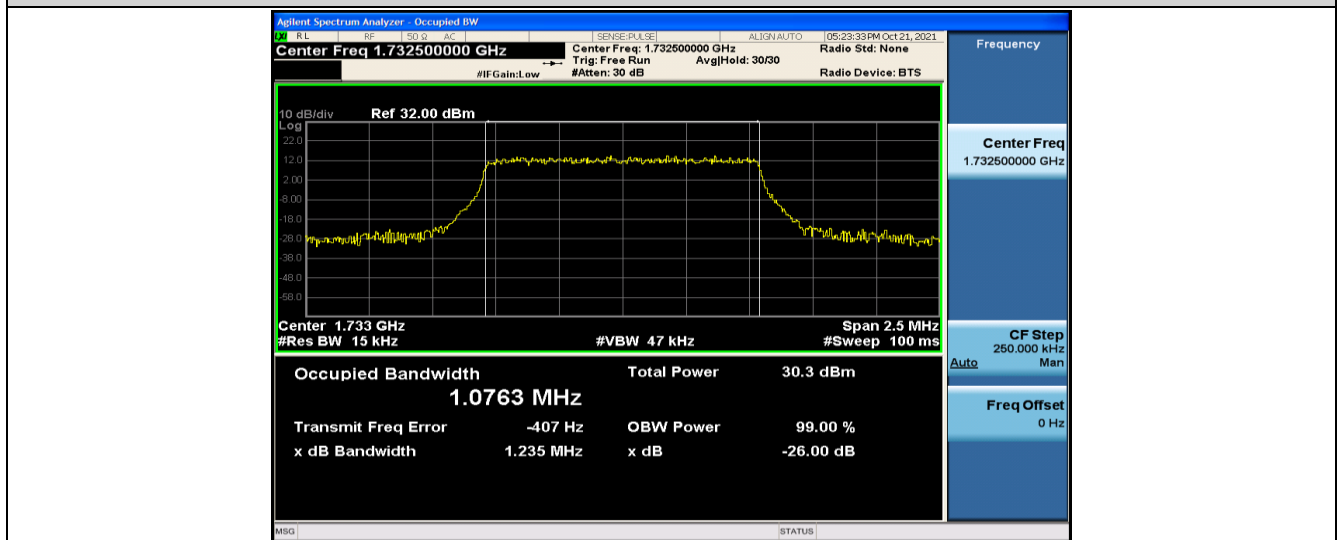

Band4-1.4MHz-QPSK-20175-6RB#0-1.0763