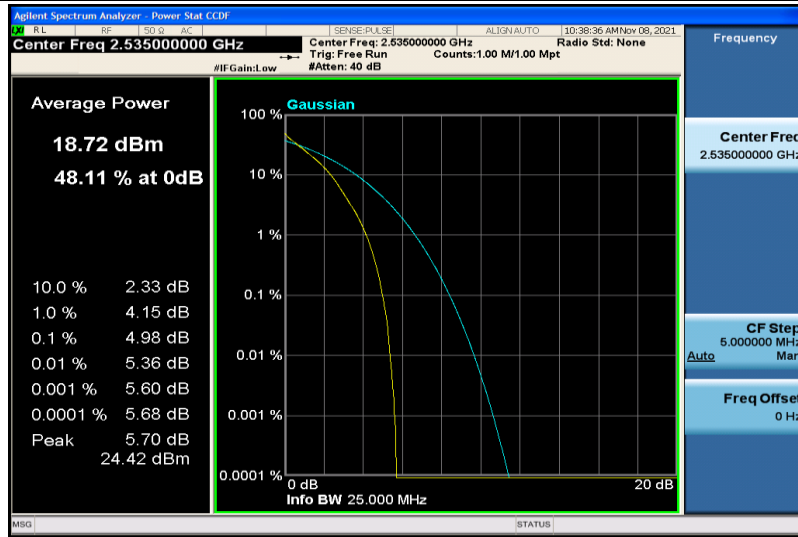

Band4-20MHz-16QAM-20175-100RB#0

Band4-20MHz-16QAM-20300-1RB#0

Band4-20MHz-16QAM-20300-100RB#0

Band7-5MHz-QPSK-20775-1RB#0

Band7-5MHz-QPSK-20775-25RB#0

Band7-5MHz-QPSK-21100-1RB#0

Band7-5MHz-QPSK-21100-25RB#0