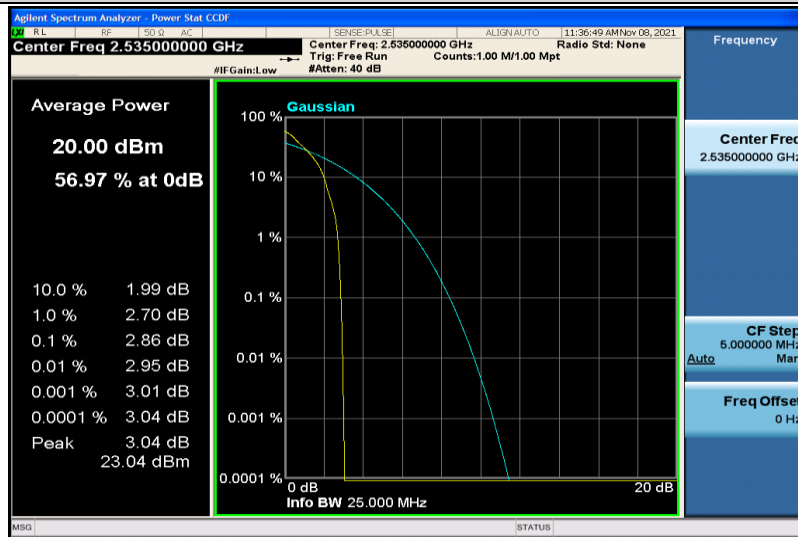

Band7-15MHz-16QAM-21100-75RB#0

Band7-15MHz-16QAM-21375-1RB#0

Band7-15MHz-16QAM-21375-75RB#0

Band7-20MHz-QPSK-20850-1RB#0

Band7-20MHz-QPSK-20850-100RB#0

Band7-20MHz-QPSK-21100-1RB#0

Band7-20MHz-QPSK-21100-100RB#0