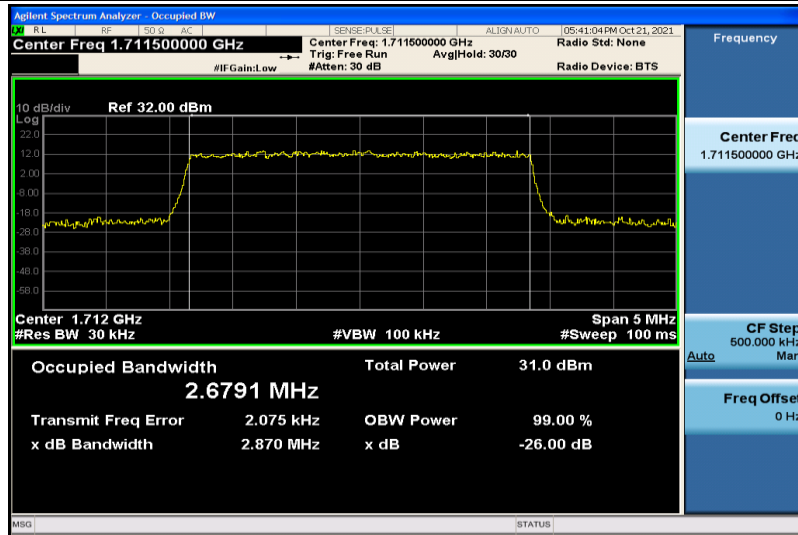

### Test Graphs

Band4-1.4MHz-QPSK-19957-6RB#0-1.0790

Band4-1.4MHz-QPSK-20175-6RB#0-1.0763

Band4-1.4MHz-QPSK-20393-6RB#0-1.0828

Band4-1.4MHz-16QAM-19957-6RB#0-1.0772

Band4-1.4MHz-16QAM-20175-6RB#0-1.0805

Band4-1.4MHz-16QAM-20393-6RB#0-1.0783