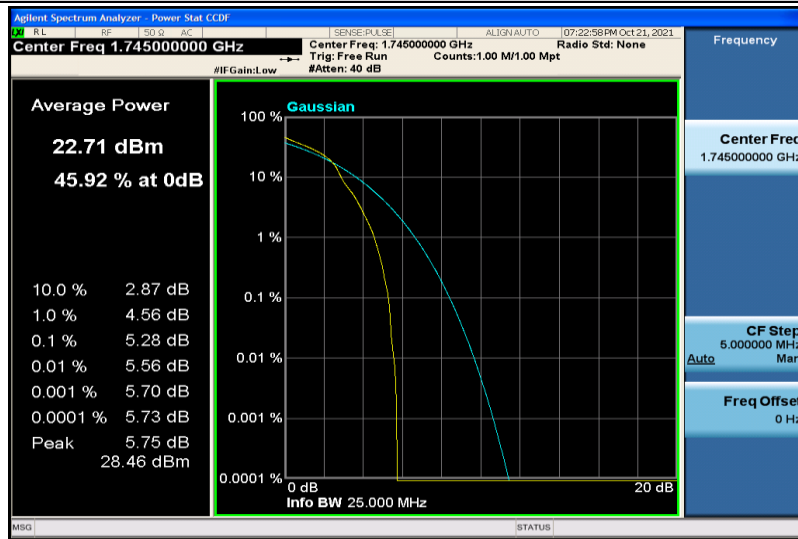

Band4-20MHz-16QAM-20175-100RB#0

Band4-20MHz-16QAM-20300-1RB#0

Band4-20MHz-16QAM-20300-100RB#0

Band7-5MHz-QPSK-20775-1RB#0

Band7-5MHz-QPSK-20775-25RB#0

Band7-5MHz-QPSK-21100-1RB#0

Band7-5MHz-QPSK-21100-25RB#0