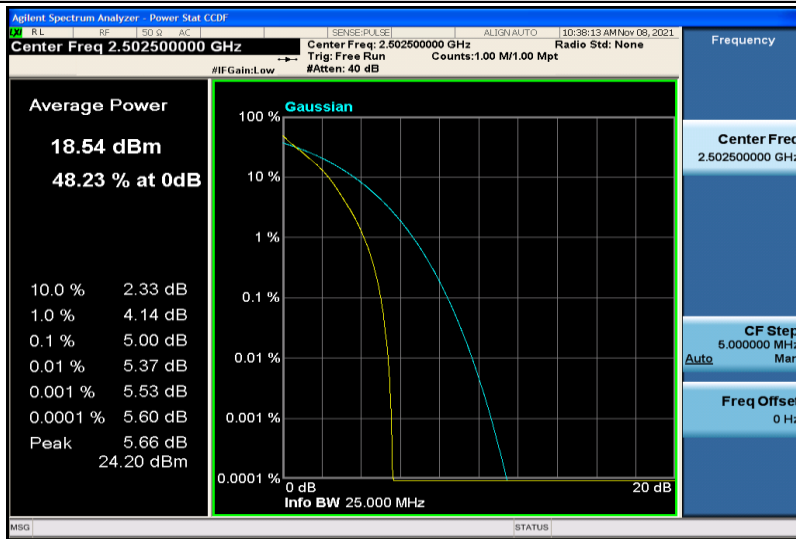

Band4-20MHz-16QAM-20175-100RB#0

Band4-20MHz-16QAM-20300-1RB#0

Band4-20MHz-16QAM-20300-100RB#0

Band7-5MHz-QPSK-20775-1RB#0

Band7-5MHz-QPSK-20775-25RB#0

Band7-5MHz-QPSK-21100-1RB#0

Band7-5MHz-QPSK-21100-25RB#0