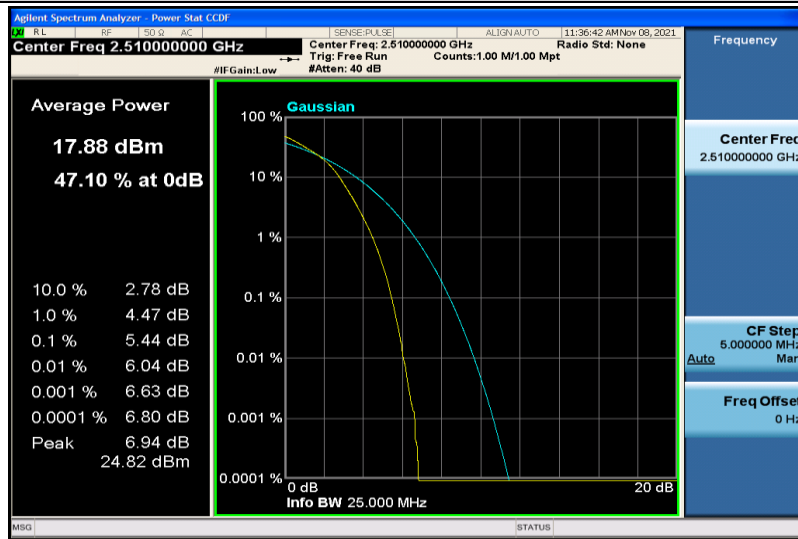

Band7-20MHz-16QAM-20850-100RB#0