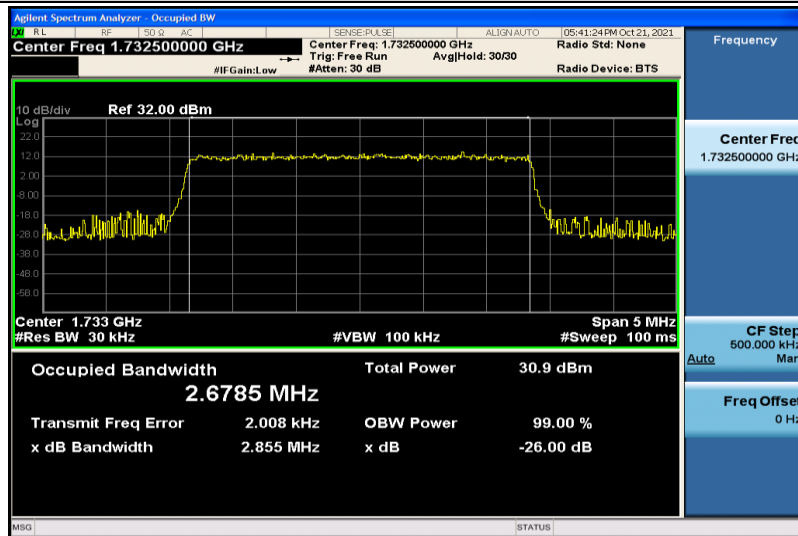

Band4-3MHz-QPSK-20175-15RB#0-2.6785