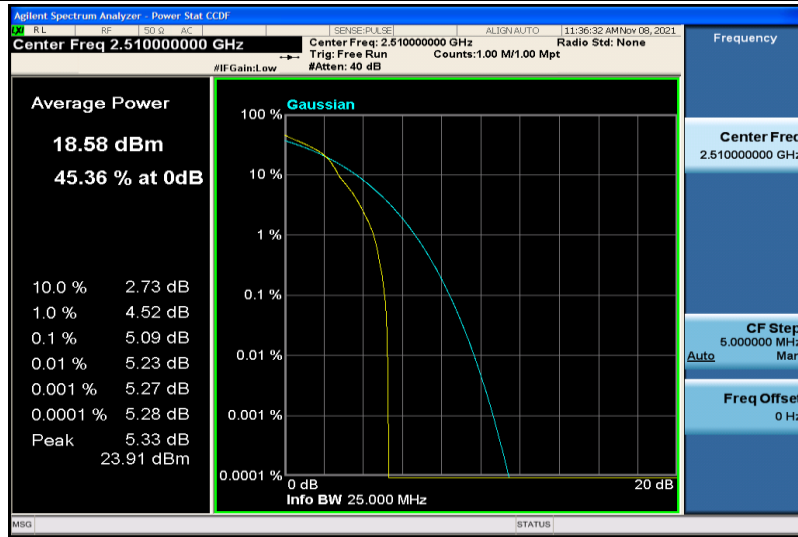

Band7-20MHz-16QAM-20850-1RB#0