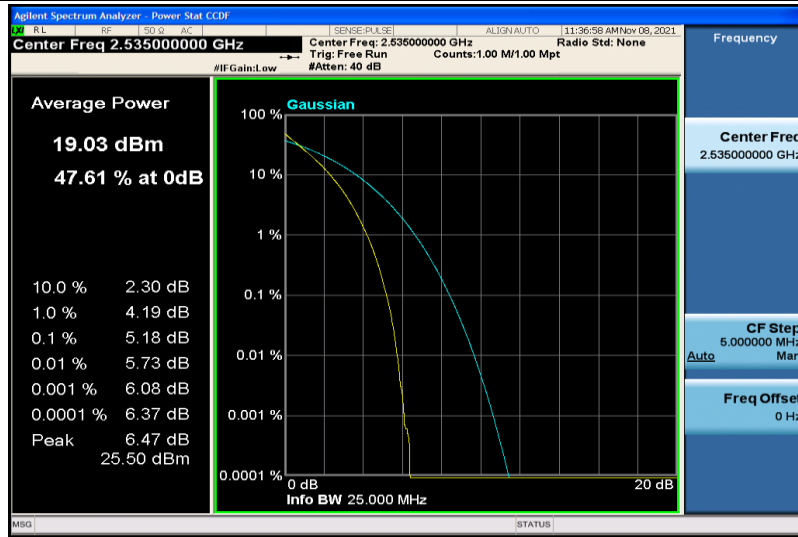

Band7-15MHz-16QAM-21100-75RB#0

Band7-15MHz-16QAM-21375-1RB#0

Band7-15MHz-16QAM-21375-75RB#0

Band7-20MHz-QPSK-20850-1RB#0

Band7-20MHz-QPSK-20850-100RB#0

Band7-20MHz-QPSK-21100-1RB#0

Band7-20MHz-QPSK-21100-100RB#0