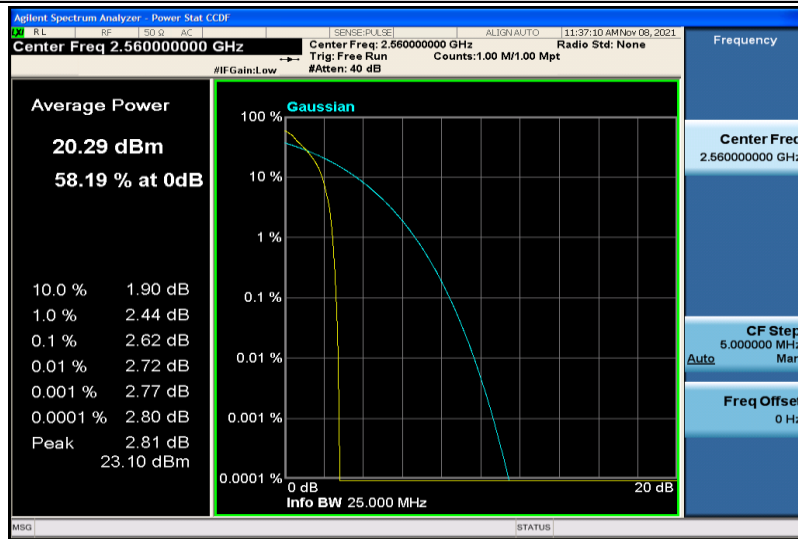

Band7-15MHz-16QAM-21100-75RB#0

Band7-15MHz-16QAM-21375-1RB#0

Band7-15MHz-16QAM-21375-75RB#0

Band7-20MHz-QPSK-20850-1RB#0

Band7-20MHz-QPSK-20850-100RB#0

Band7-20MHz-QPSK-21100-1RB#0

Band7-20MHz-QPSK-21100-100RB#0