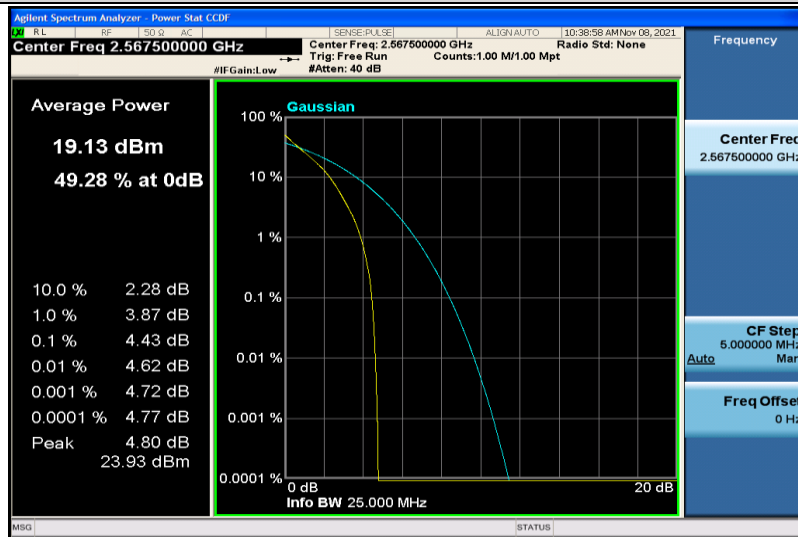

Band7-5MHz-QPSK-21425-25RB#0