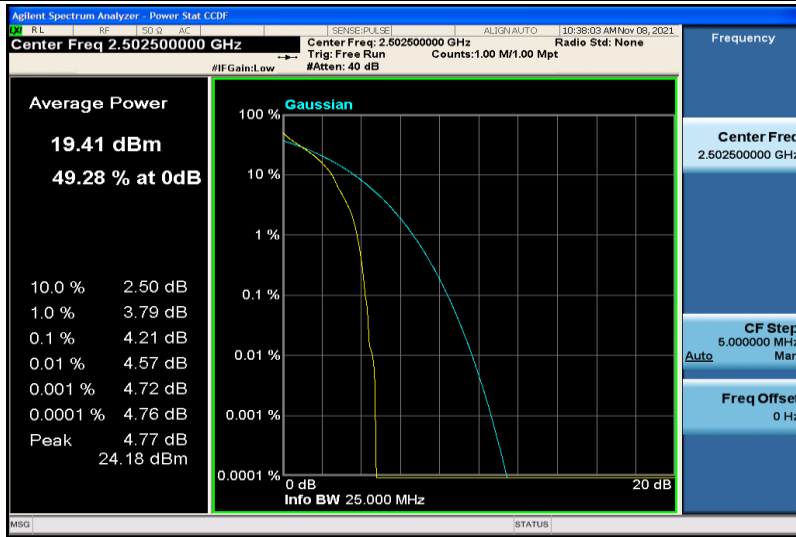

Band4-20MHz-16QAM-20175-100RB#0

Band4-20MHz-16QAM-20300-1RB#0

Band4-20MHz-16QAM-20300-100RB#0

Band7-5MHz-QPSK-20775-1RB#0

Band7-5MHz-QPSK-20775-25RB#0

Band7-5MHz-QPSK-21100-1RB#0

Band7-5MHz-QPSK-21100-25RB#0