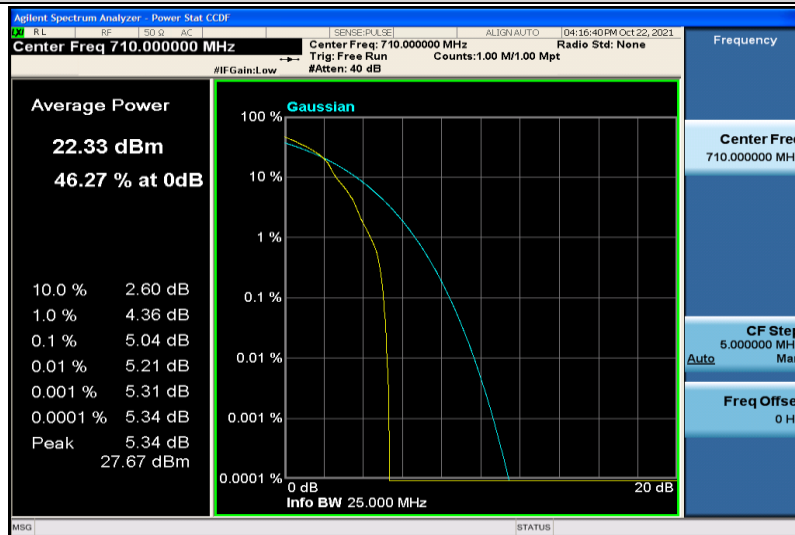

Band17-5MHz-16QAM-23790-1RB#0