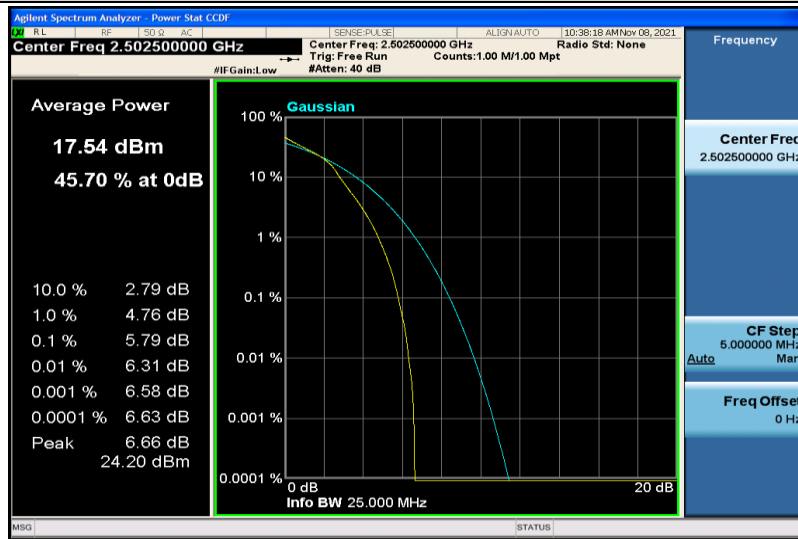

Band7-5MHz-16QAM-20775-25RB#0