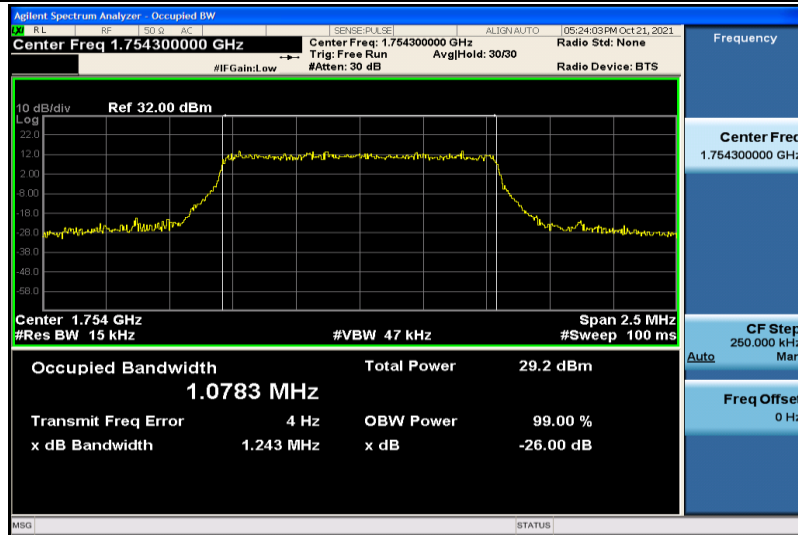

### Test Graphs

Band4-1.4MHz-QPSK-19957-6RB#0-1.0790

Band4-1.4MHz-QPSK-20175-6RB#0-1.0763

Band4-1.4MHz-QPSK-20393-6RB#0-1.0828

Band4-1.4MHz-16QAM-19957-6RB#0-1.0772

Band4-1.4MHz-16QAM-20175-6RB#0-1.0805

Band4-1.4MHz-16QAM-20393-6RB#0-1.0783