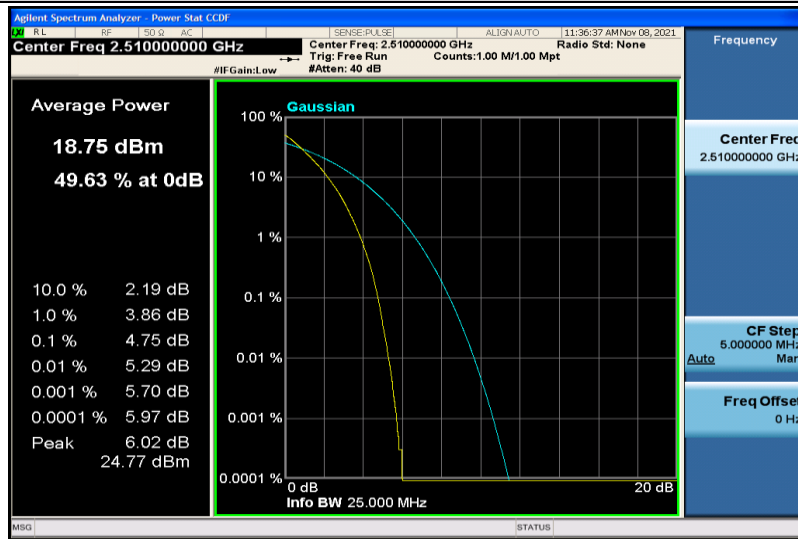

Band7-15MHz-16QAM-21100-75RB#0

Band7-15MHz-16QAM-21375-1RB#0

Band7-15MHz-16QAM-21375-75RB#0

Band7-20MHz-QPSK-20850-1RB#0

Band7-20MHz-QPSK-20850-100RB#0

Band7-20MHz-QPSK-21100-1RB#0

Band7-20MHz-QPSK-21100-100RB#0