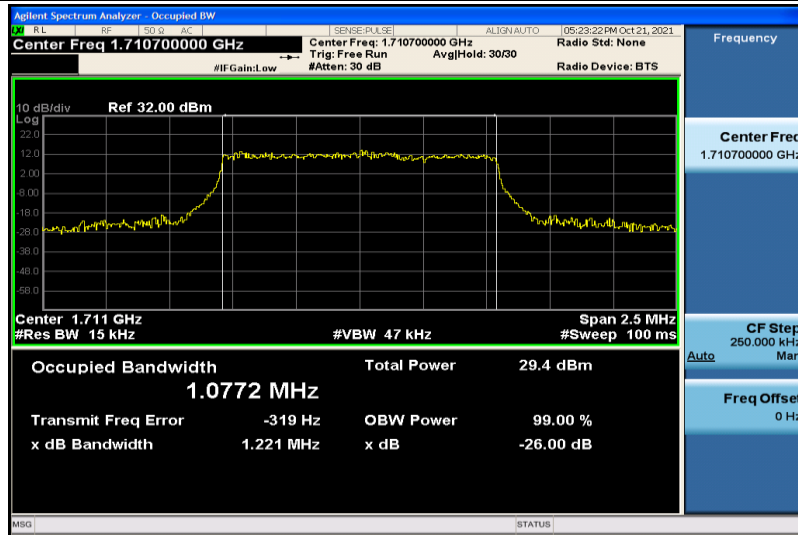

### Test Graphs

Band4-1.4MHz-QPSK-19957-6RB#0-1.0790

Band4-1.4MHz-QPSK-20175-6RB#0-1.0763

Band4-1.4MHz-QPSK-20393-6RB#0-1.0828

Band4-1.4MHz-16QAM-19957-6RB#0-1.0772

Band4-1.4MHz-16QAM-20175-6RB#0-1.0805

Band4-1.4MHz-16QAM-20393-6RB#0-1.0783