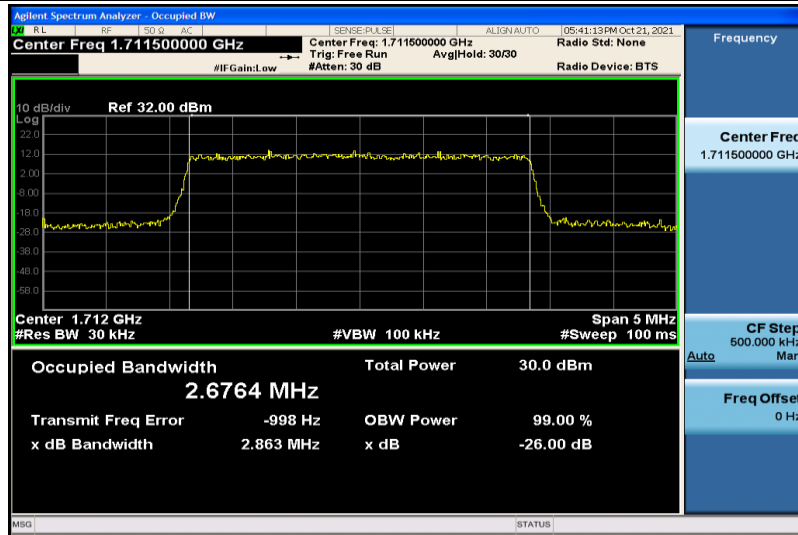

Band4-3MHz-16QAM-19965-15RB#0-2.6764