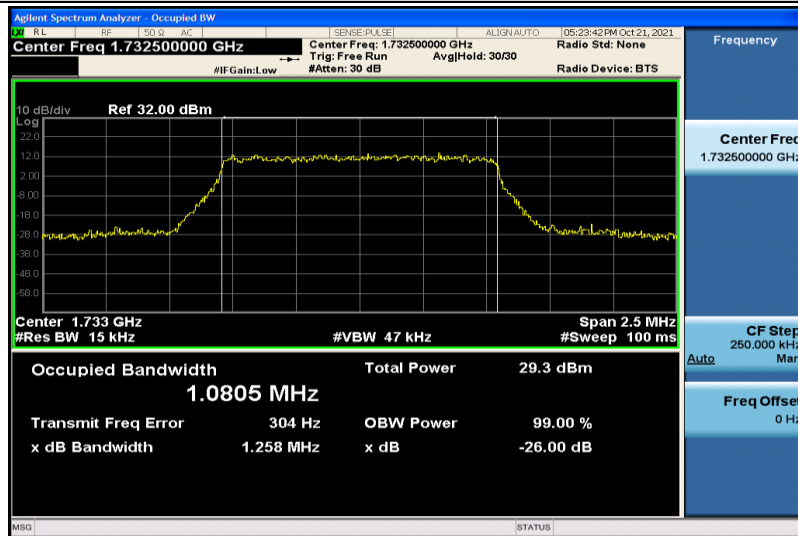

### Test Graphs

Band4-1.4MHz-QPSK-19957-6RB#0-1.0790

Band4-1.4MHz-QPSK-20175-6RB#0-1.0763

Band4-1.4MHz-QPSK-20393-6RB#0-1.0828

Band4-1.4MHz-16QAM-19957-6RB#0-1.0772

Band4-1.4MHz-16QAM-20175-6RB#0-1.0805

Band4-1.4MHz-16QAM-20393-6RB#0-1.0783