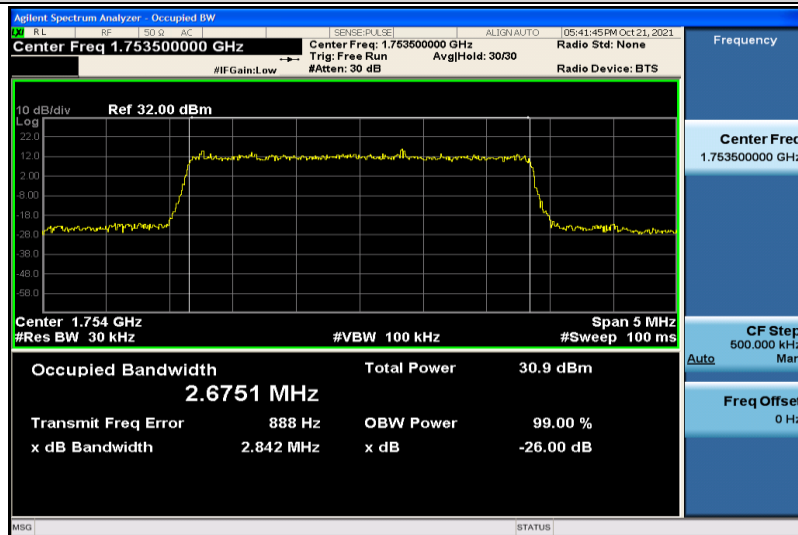

Band4-3MHz-QPSK-20385-15RB#0-2.6751