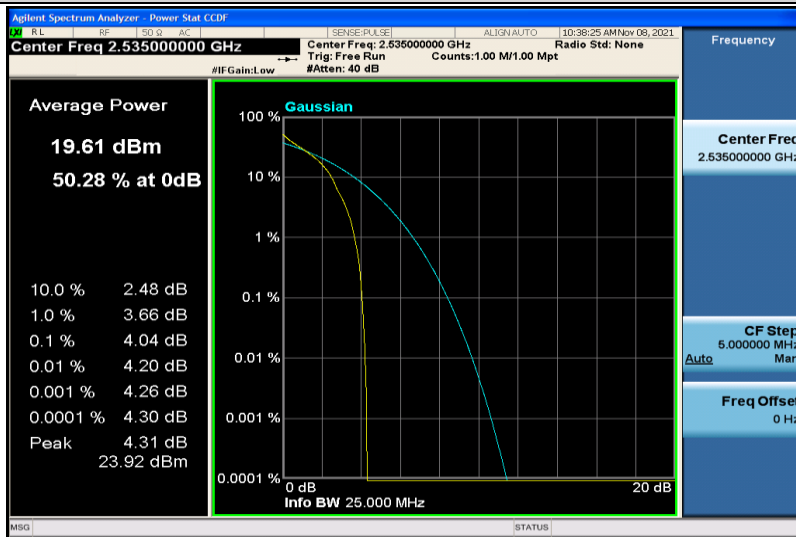

Band4-20MHz-16QAM-20175-100RB#0

Band4-20MHz-16QAM-20300-1RB#0

Band4-20MHz-16QAM-20300-100RB#0

Band7-5MHz-QPSK-20775-1RB#0

Band7-5MHz-QPSK-20775-25RB#0

Band7-5MHz-QPSK-21100-1RB#0

Band7-5MHz-QPSK-21100-25RB#0