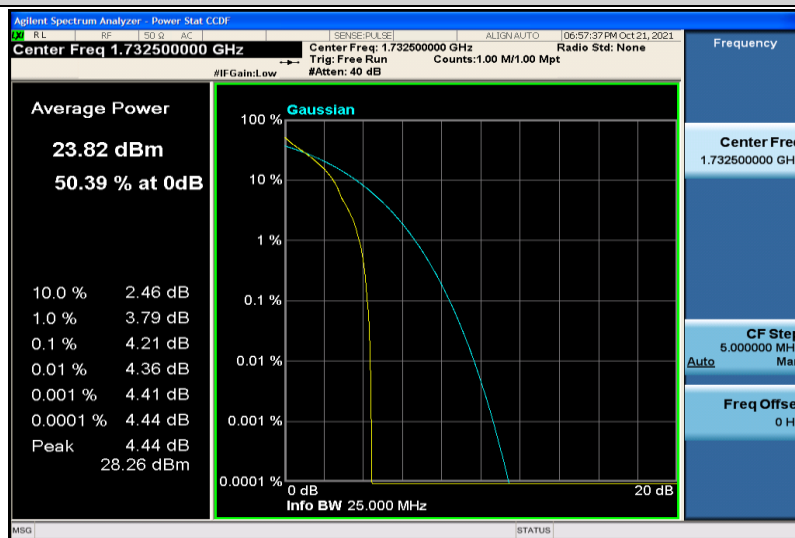

Band4-10MHz-16QAM-20175-50RB#0

Band4-10MHz-16QAM-20350-1RB#0

Band4-10MHz-16QAM-20350-50RB#0

Band4-15MHz-QPSK-20025-1RB#0

Band4-15MHz-QPSK-20025-75RB#0

Band4-15MHz-QPSK-20175-1RB#0

Band4-15MHz-QPSK-20175-75RB#0