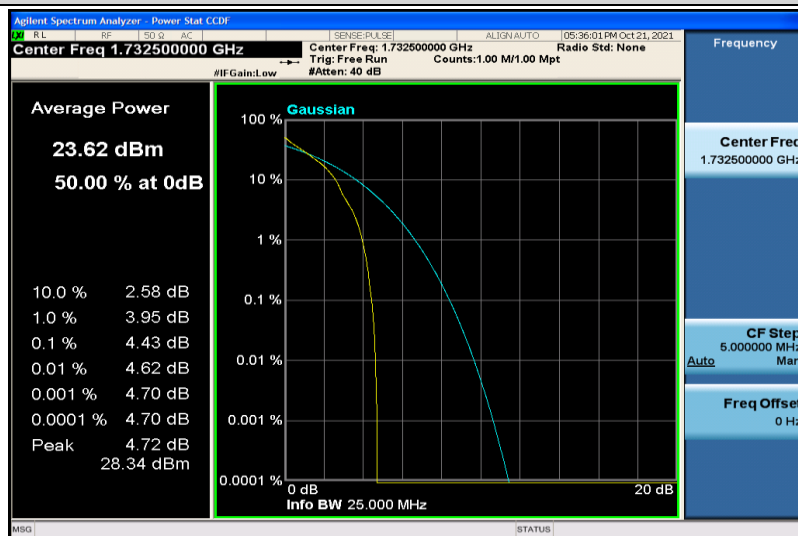

Band4-1.4MHz-QPSK-20175-1RB#0