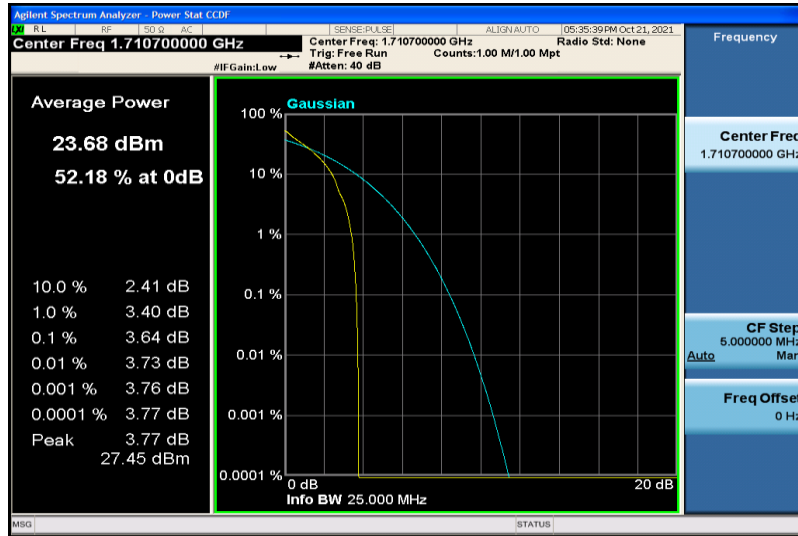

Test Graphs

Band4-1.4MHz-QPSK-19957-1RB#0