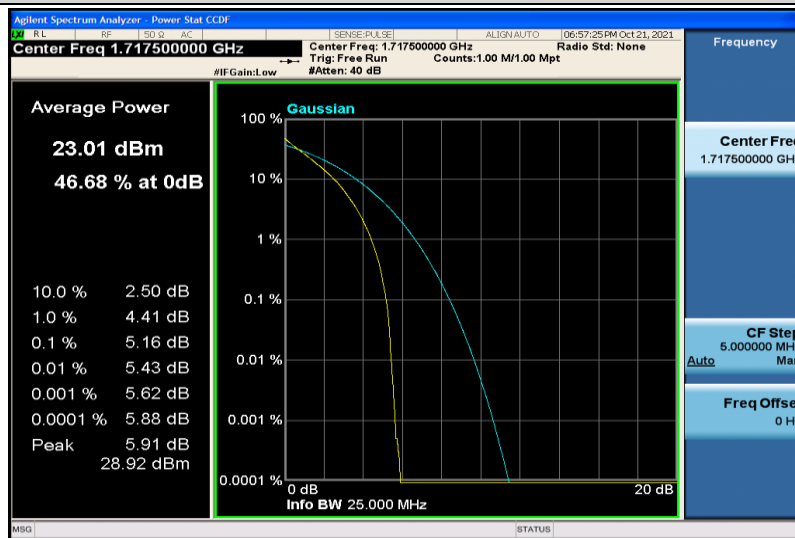

Band4-10MHz-16QAM-20175-50RB#0

Band4-10MHz-16QAM-20350-1RB#0

Band4-10MHz-16QAM-20350-50RB#0

Band4-15MHz-QPSK-20025-1RB#0

Band4-15MHz-QPSK-20025-75RB#0

Band4-15MHz-QPSK-20175-1RB#0

Band4-15MHz-QPSK-20175-75RB#0