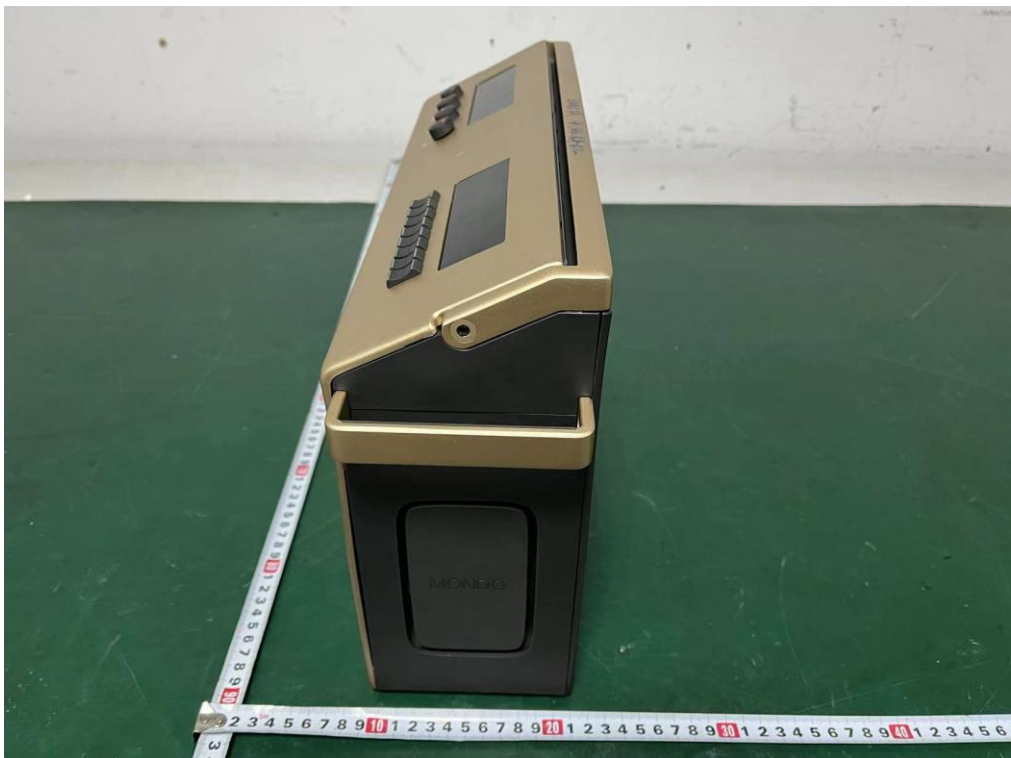

Test Graphs

12. TEST SETUP PHOTO

Conducted Test

Radiated Test (Below 1GHz)

Radiated Test (Above 1GHz)

13. EUT PHOTO

External Photos
M/N: Mondo BT Speaker Large

External Photos
M/N: Mondo BT Speaker Large