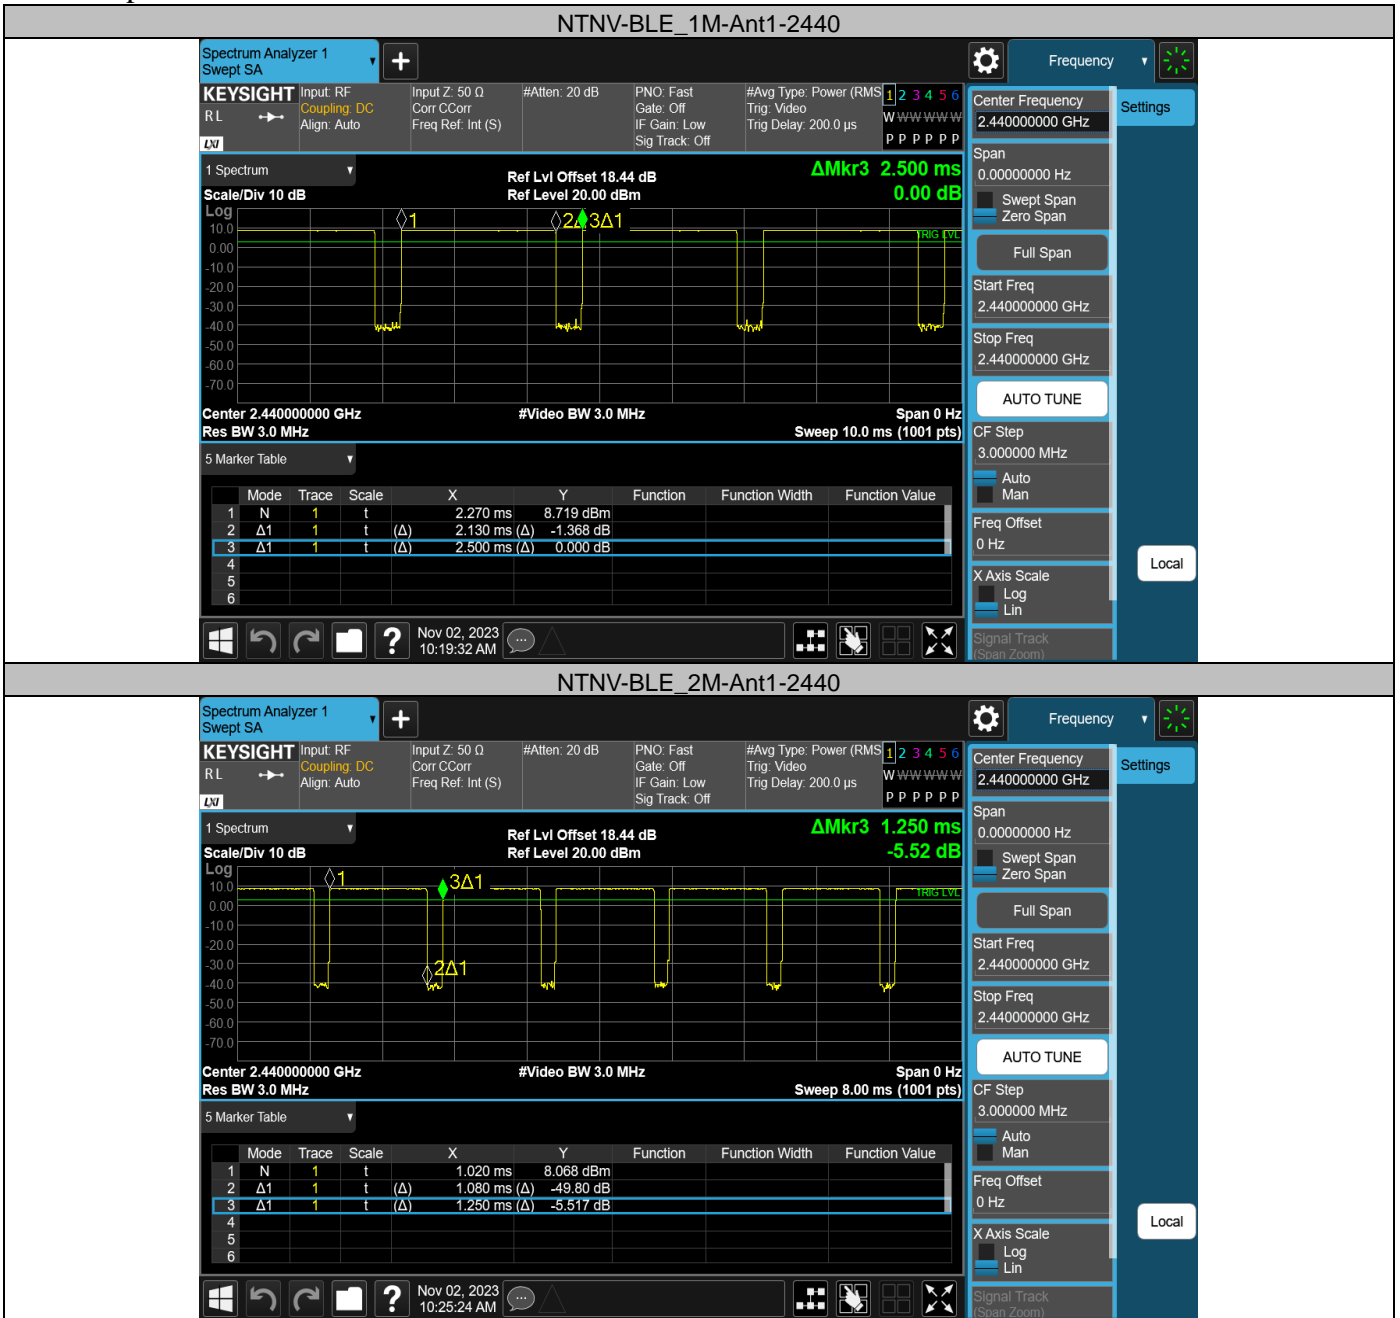

Appendix G: Duty Cycle Test Result

TestMode	Antenna	Frequency[MHz]	ON Time [ms]	Period [ms]	Duty Cycle [%]	Duty Cycle Factor[dB]
BLE_1M	Ant1	2440	2.13	2.50	85.20	0.70
BLE_2M	Ant1	2440	1.08	1.25	86.40	0.63

Test Graphs

12. TEST SETUP PHOTO

Conducted Test

Radiated Test (Below 1GHz)

Radiated Test (Above 1GHz)

13. EUT PHOTO

External Photos
M/N: Mondo BT Speaker Large

External Photos
M/N: Mondo BT Speaker Large