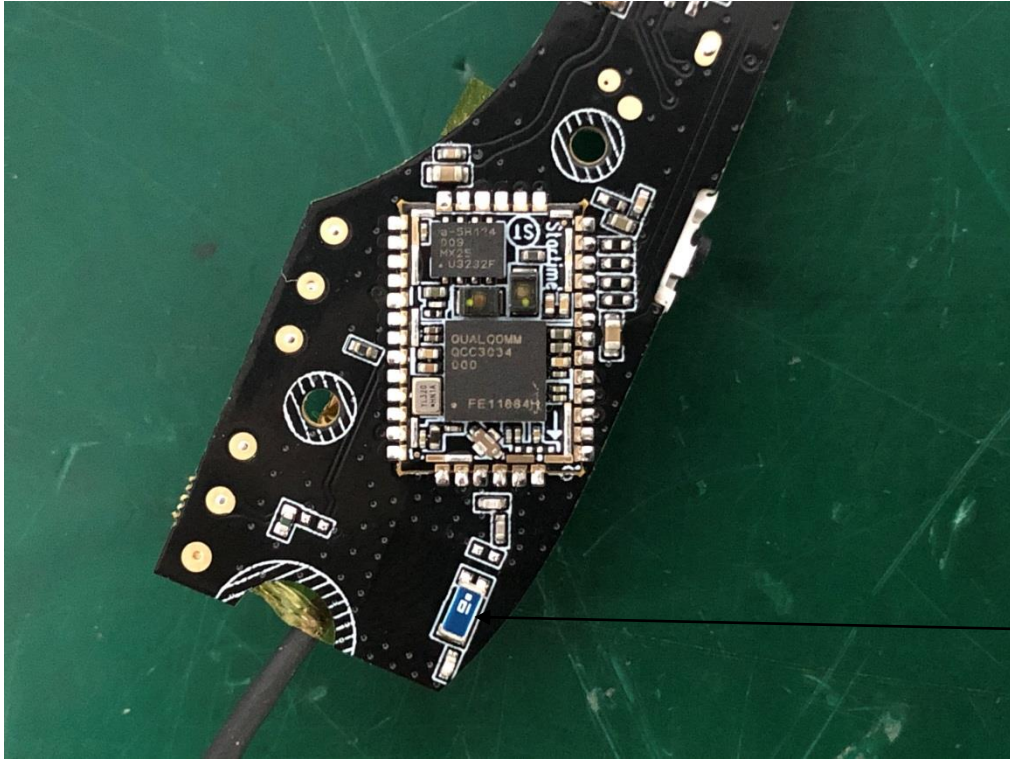

**Internal Photos**  
M/N: Mondo over-ear

**Internal Photos**  
M/N: Mondo over-ear

**Internal Photos**  
M/N: Mondo over-ear

**Internal Photos**  
M/N: Mondo over-ear

### Internal Photos

M/N: Mondo over-ear

Bluetooth  
Antenna