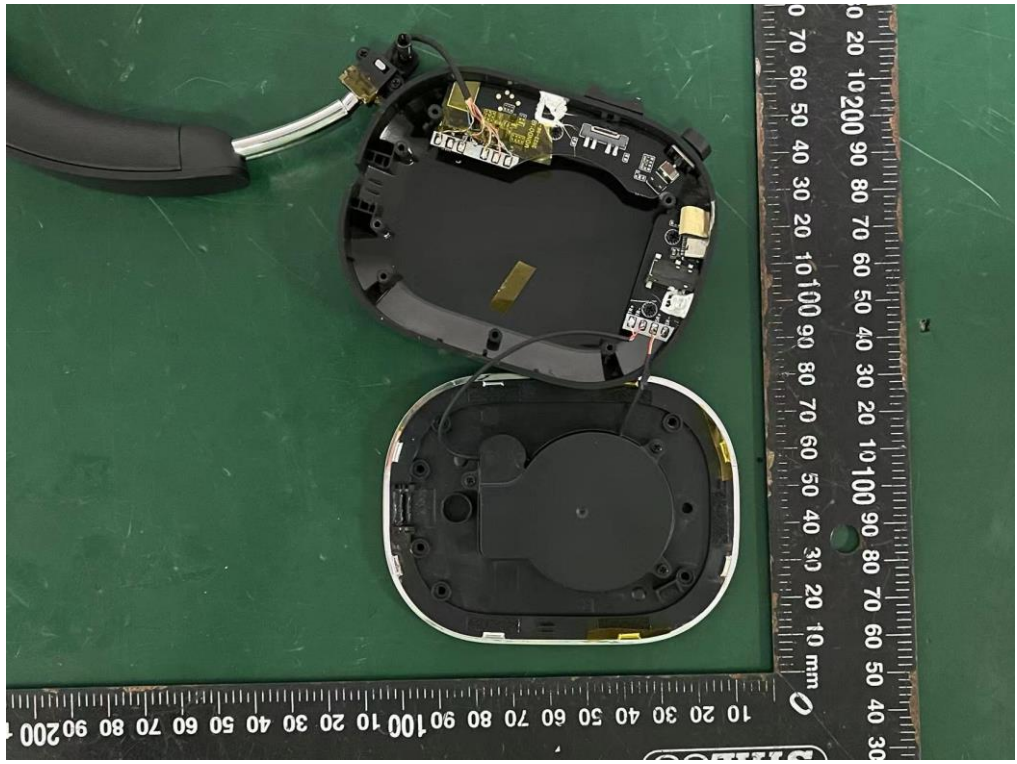

**Internal Photos**  
M/N: Mondo over-ear

**Internal Photos**  
M/N: Mondo over-ear

**Internal Photos**  
M/N: Mondo over-ear

**Internal Photos**  
M/N: Mondo over-ear

### Internal Photos

M/N: Mondo over-ear

Bluetooth  
Antenna