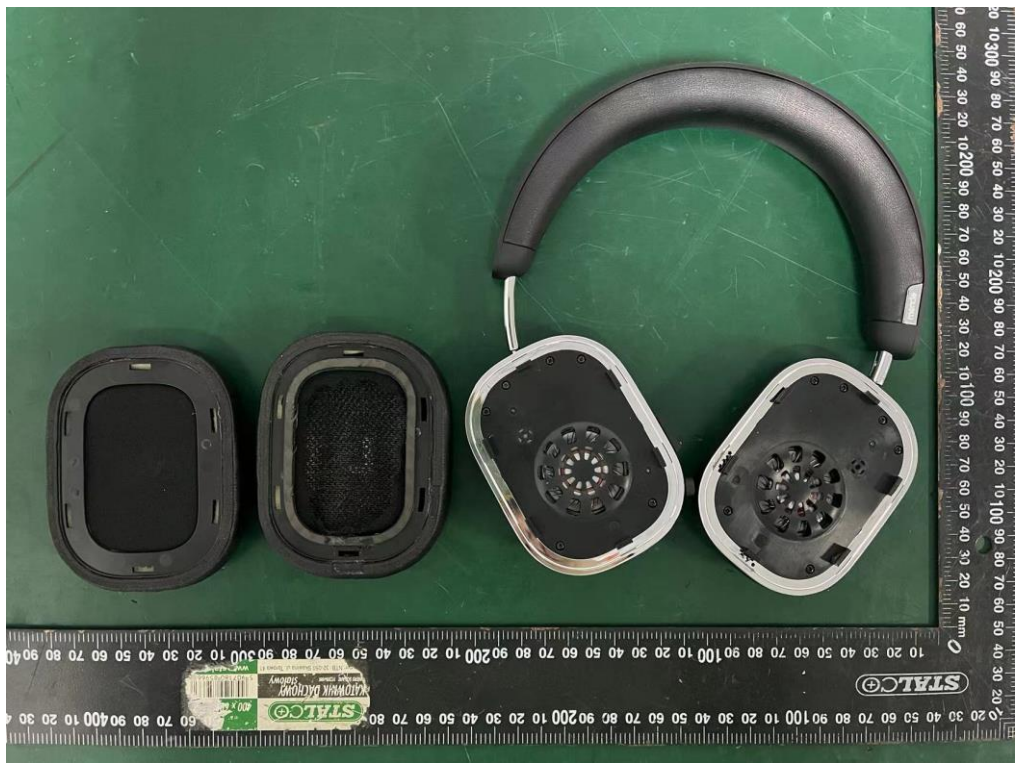

**Internal Photos**  
M/N: Mondo over-ear

**Internal Photos**  
M/N: Mondo over-ear

**Internal Photos**  
M/N: Mondo over-ear

**Internal Photos**  
M/N: Mondo over-ear

### Internal Photos

M/N: Mondo over-ear

Bluetooth  
Antenna