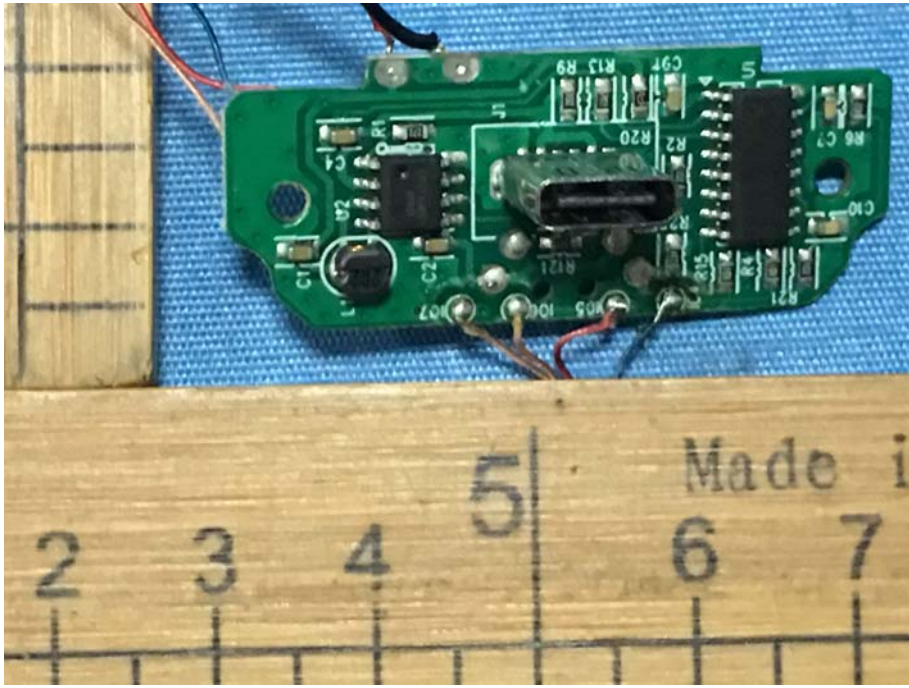

Model No.: Defunc TRUE GO  
FCC ID: 2AKFED027

Antenna