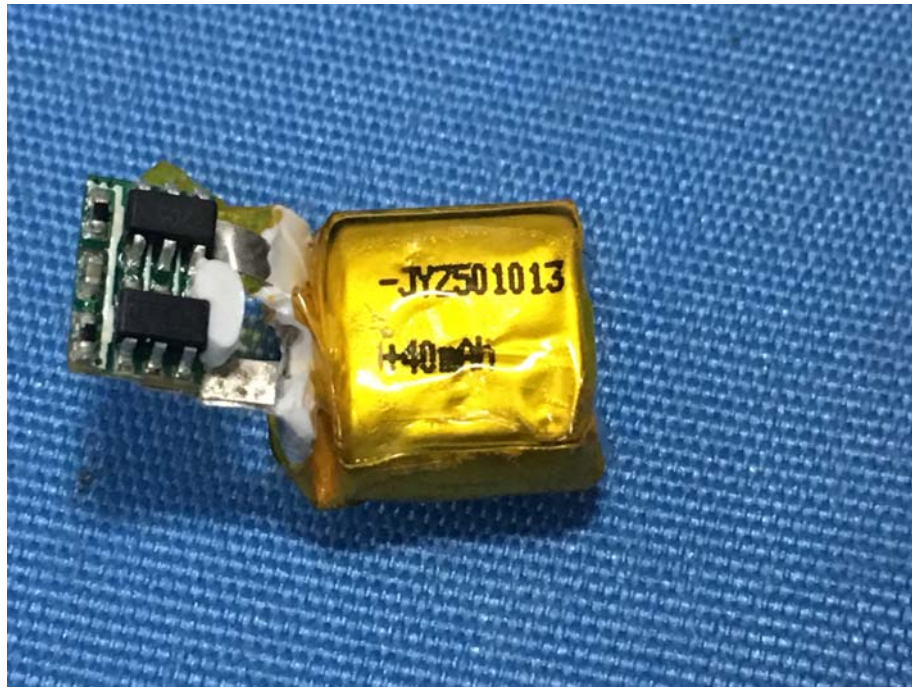

Model No.: Defunc TRUE GO  
FCC ID: 2AKFED027

Antenna