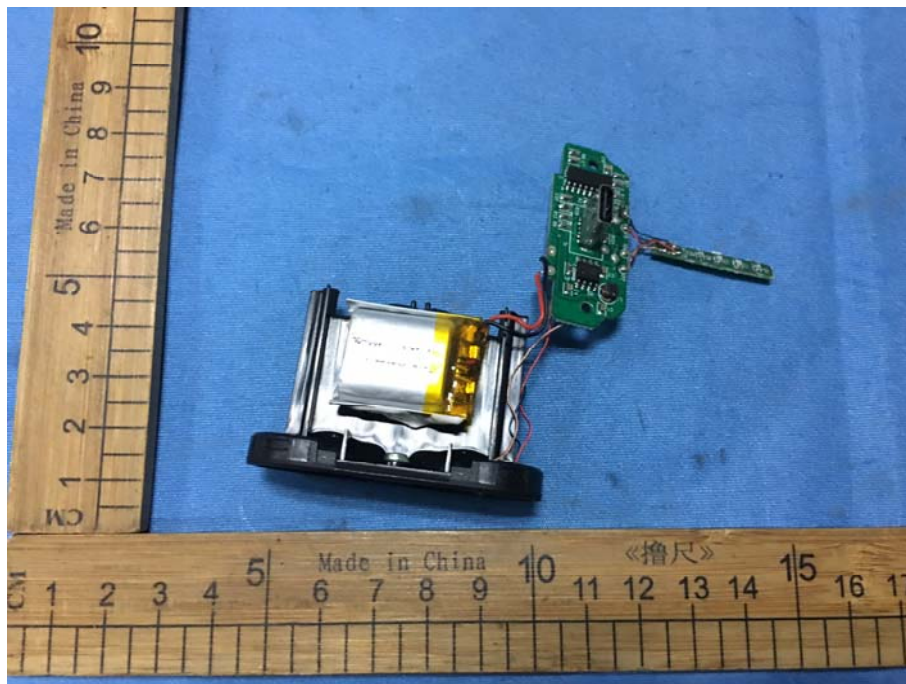

Model No.: Defunc TRUE GO  
FCC ID: 2AKFED027

Antenna