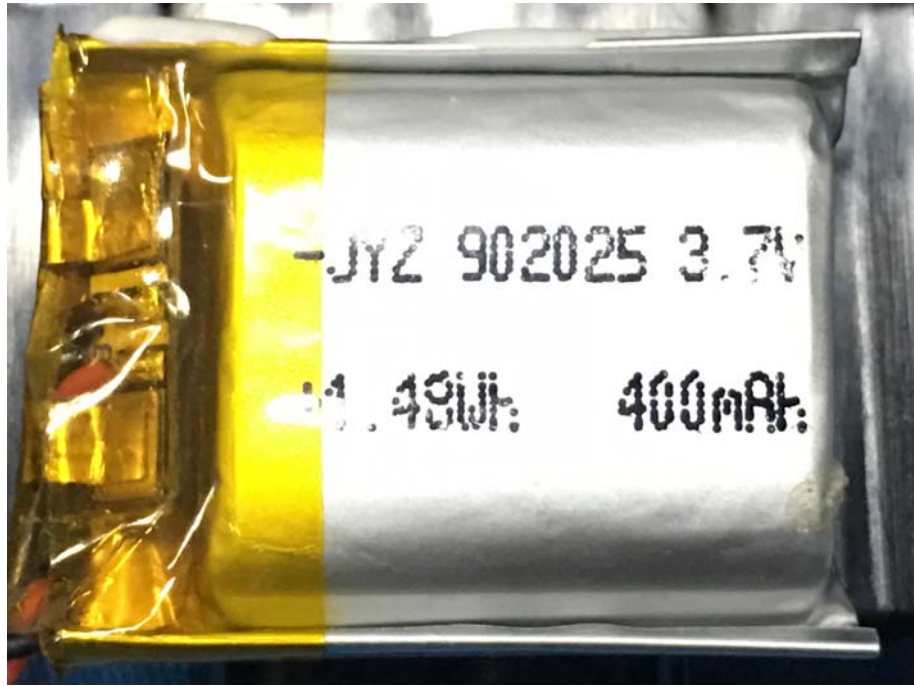

Model No.: Defunc TRUE GO  
FCC ID: 2AKFED027

Antenna