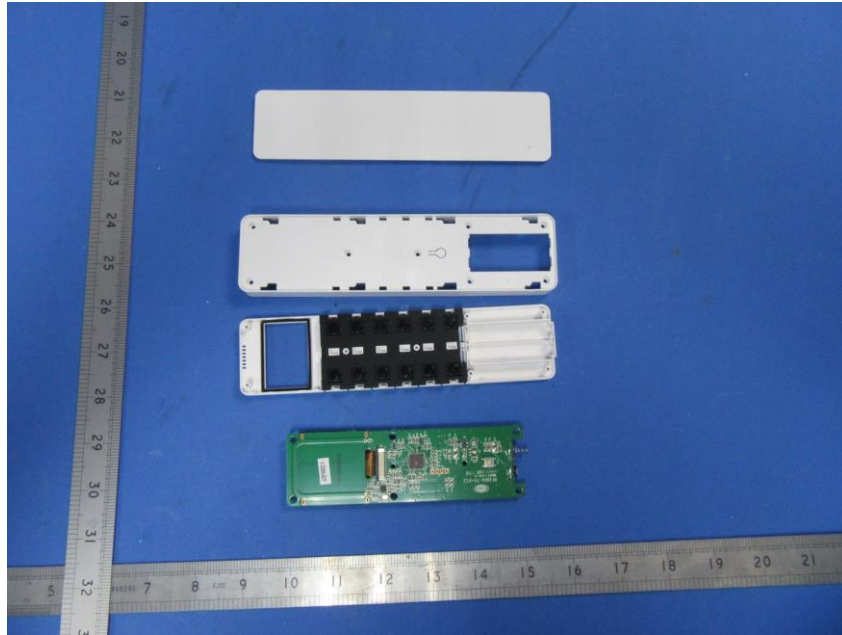

Internal Photos

Applicant:	Ningbo Richen Electrical Appliance Co.,LTD
Address of Applicant:	No.19 Yongdinghe Road,Xiapu,Beilun,Ningbo315807,Zhejiang,P.R.China
Equipment Under Test (EUT):	
Product Name:	Remote controller
Model No.:	RCS12C