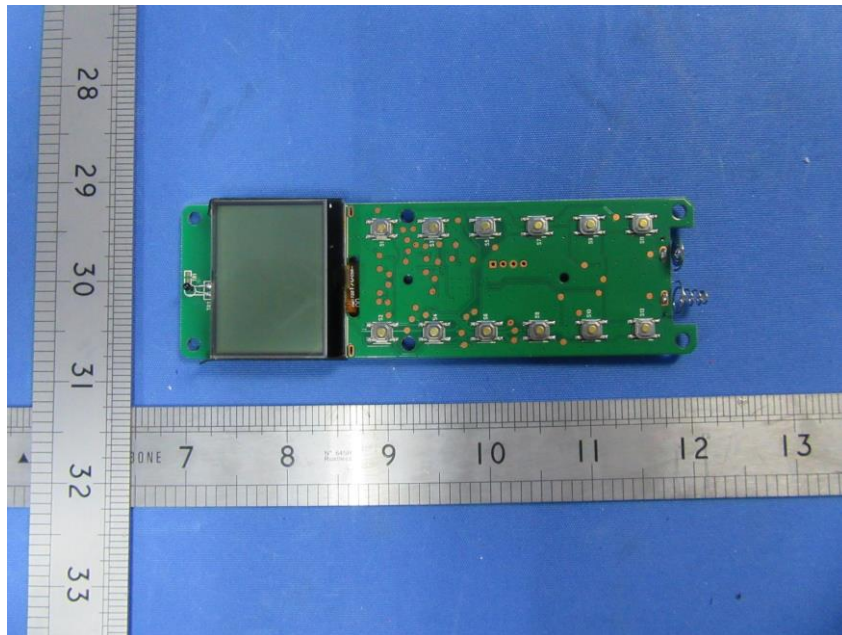

Internal Photos

Applicant:	Ningbo Richen Electrical Appliance Co.,LTD
Address of Applicant:	No.19 Yongdinghe Road,Xiapu,Beilun,Ningbo315807,Zhejiang,P.R.China
Equipment Under Test (EUT):	
Product Name:	Remote controller
Model No.:	RCS12C