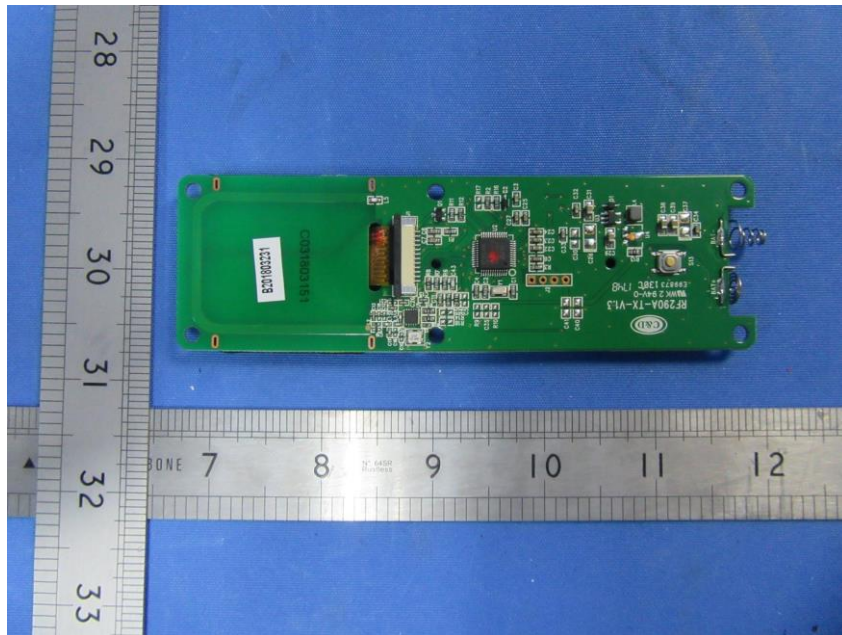

Internal Photos

Applicant:	Ningbo Richen Electrical Appliance Co.,LTD
Address of Applicant:	No.19 Yongdinghe Road,Xiapu,Beilun,Ningbo315807,Zhejiang,P.R.China
Equipment Under Test (EUT):	
Product Name:	Remote controller
Model No.:	RCS12C