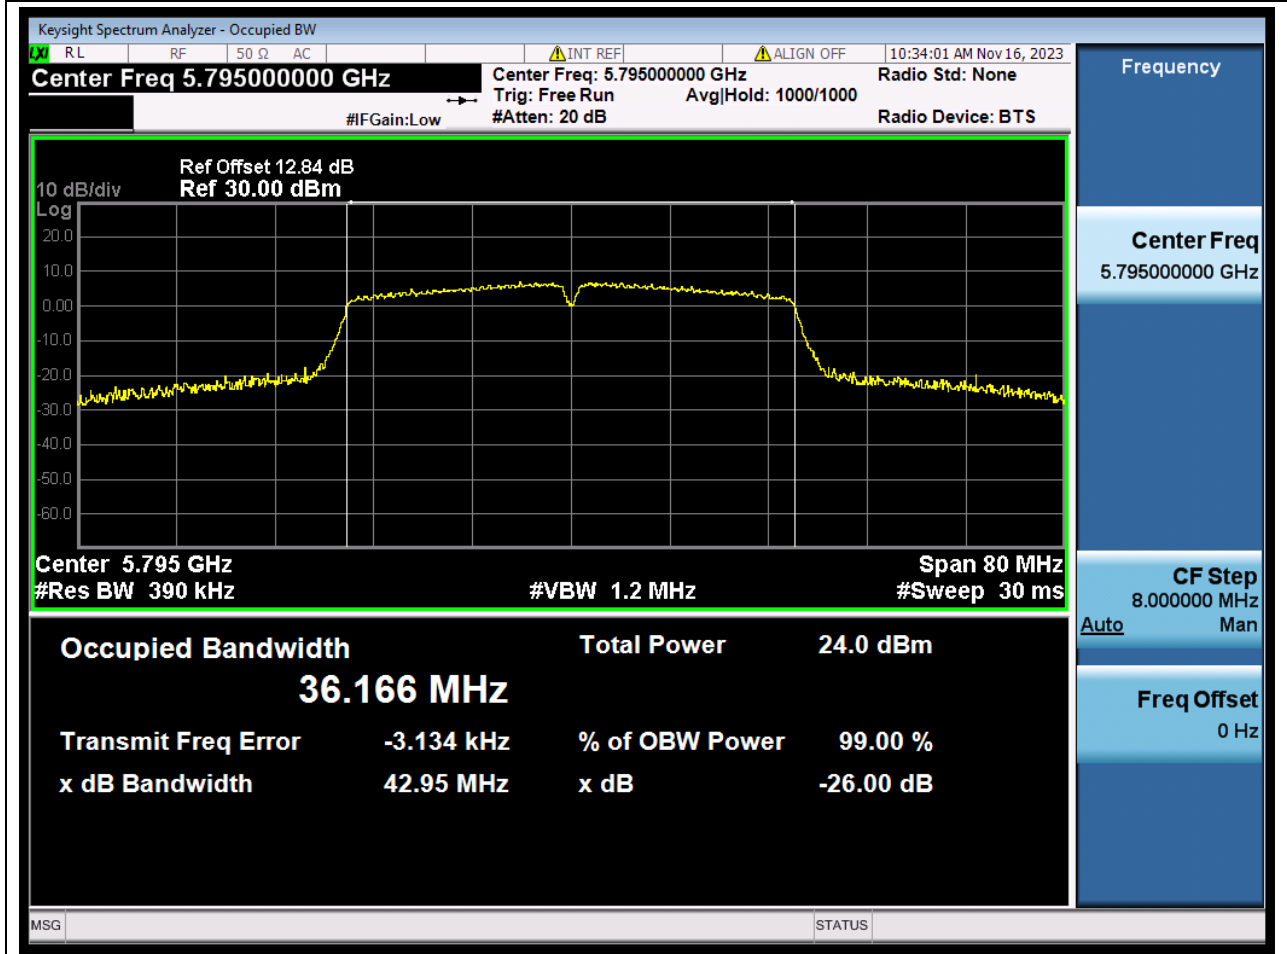

58. 802.11ac_40M_U-NII-3_H

58.1. A.2-26dB Bandwidth(NTNV)

Center Frequency (MHz)	XdB Down	RBW (MHz)	Detector	Limit (MHz)	XdB BandWidth (MHz)	Verdict
5795	26	0.39	Peak	0	42.949653	N/A