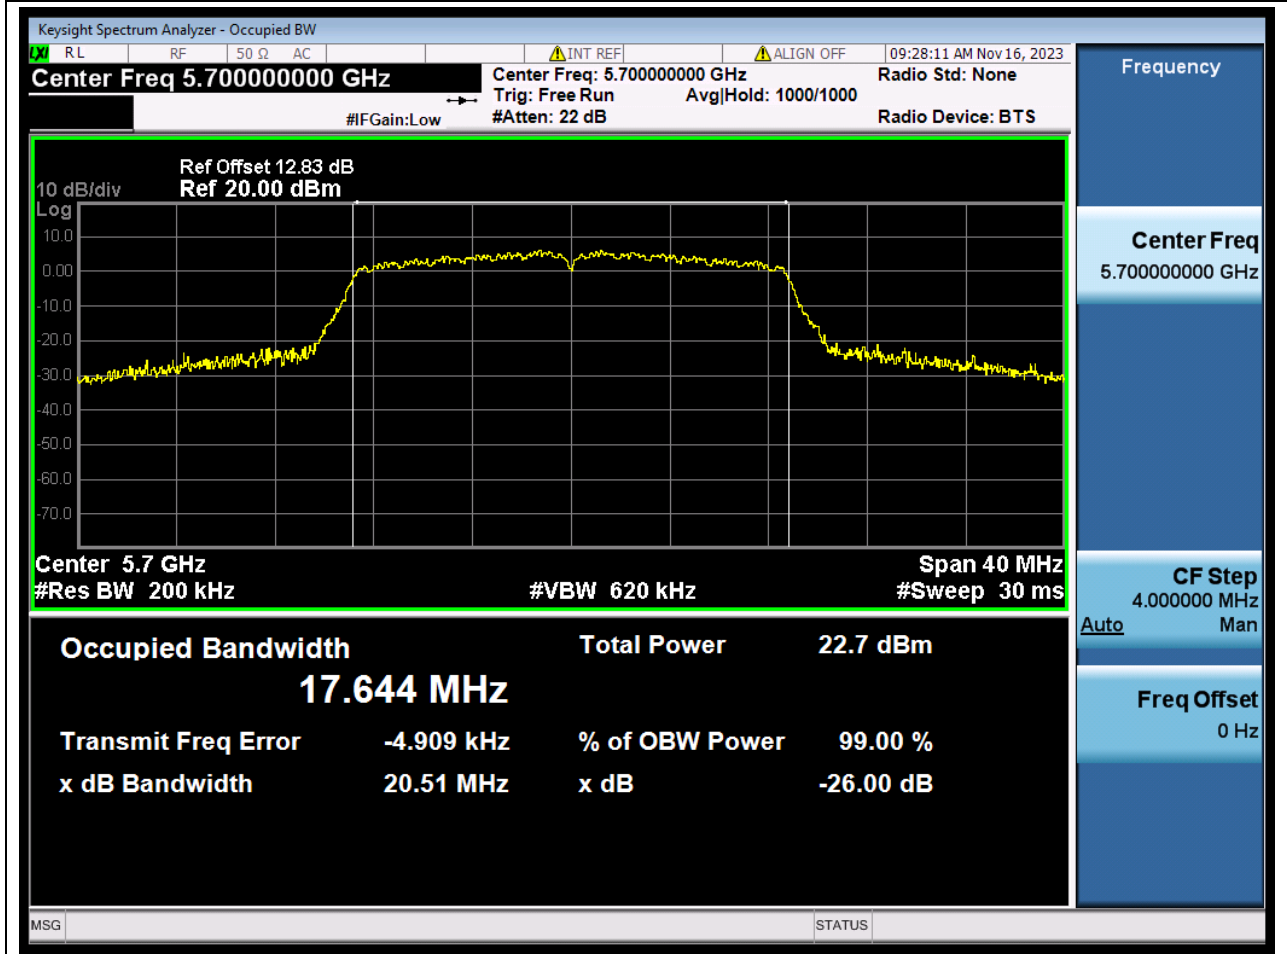

40. 802.11ac_20M_U-NII-2C_H

40.1. A.2-26dB Bandwidth(NTNV)

Center Frequency (MHz)	XdB Down	RBW (MHz)	Detector	Limit (MHz)	XdB BandWidth (MHz)	Verdict
5700	26	0.2	Peak	0	20.514621	N/A