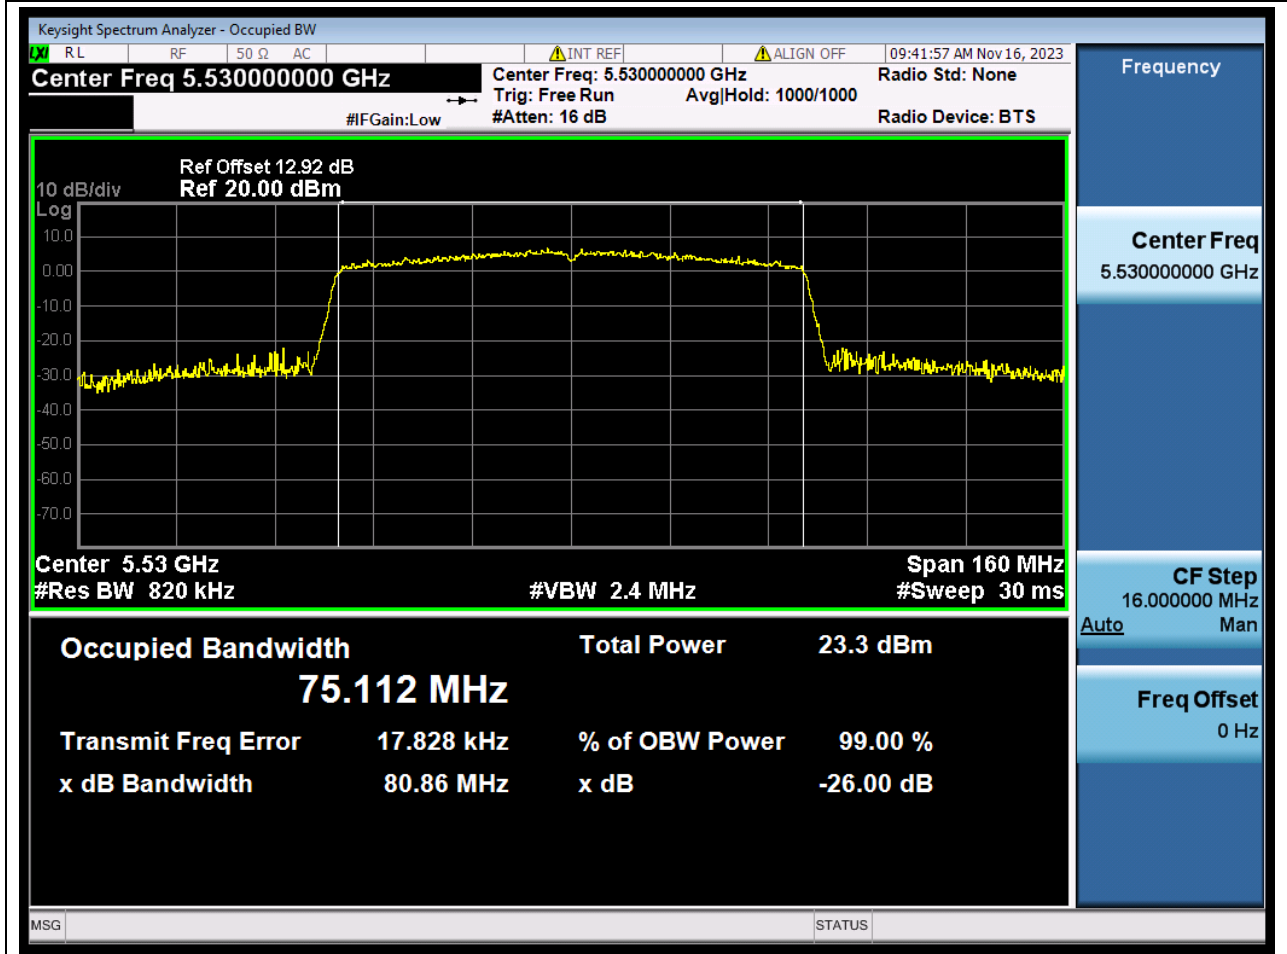

44. 802.11ac_80M_U-NII-2C_L

44.1. A.2-26dB Bandwidth(NTNV)

Center Frequency (MHz)	XdB Down	RBW (MHz)	Detector	Limit (MHz)	XdB BandWidth (MHz)	Verdict
5530	26	0.82	Peak	0	80.86434	N/A