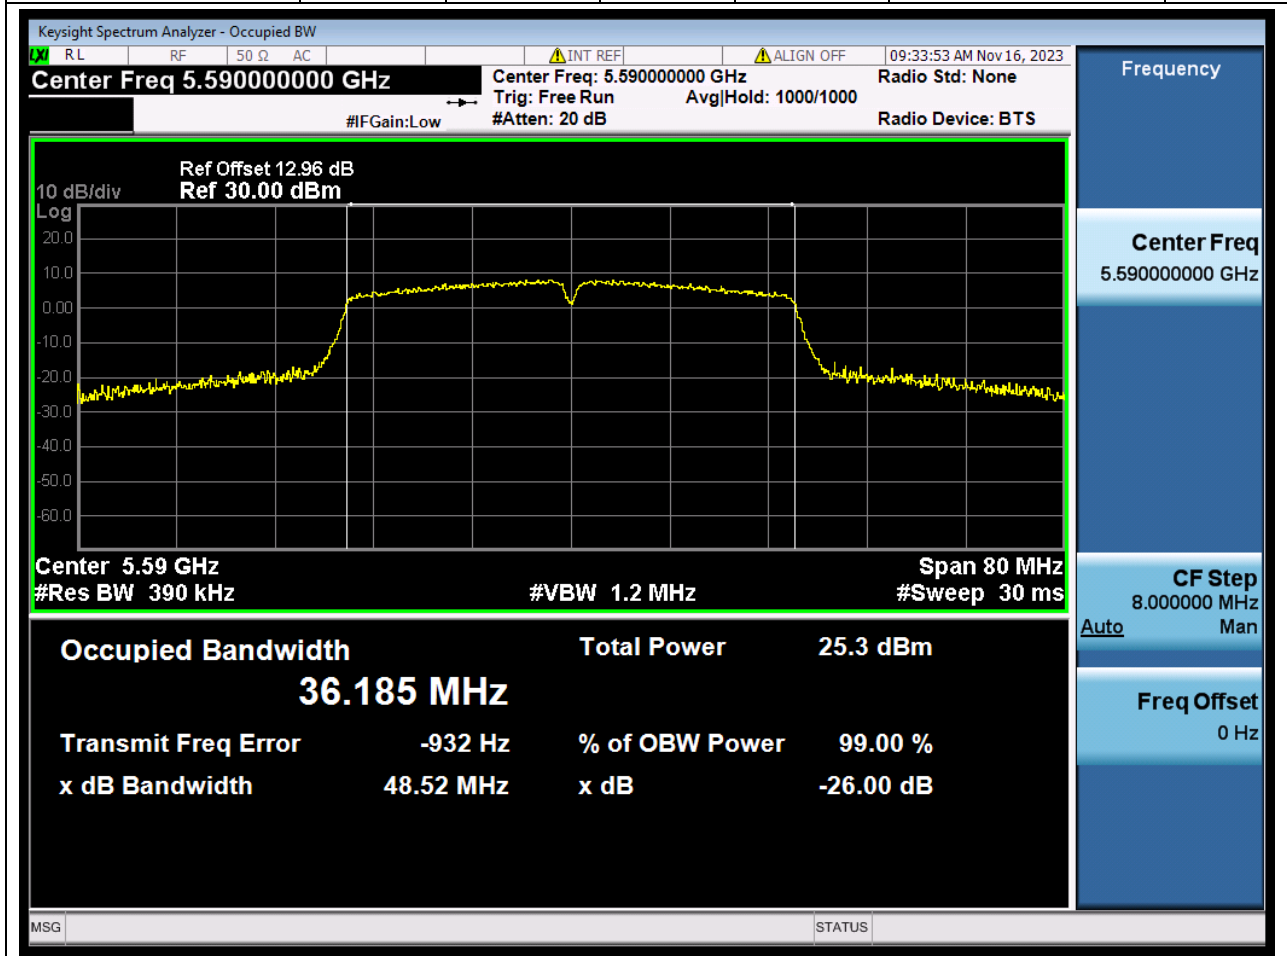

42. 802.11ac_40M_U-NII-2C_M

42.1. A.2-26dB Bandwidth(NTNV)

Center Frequency (MHz)	XdB Down	RBW (MHz)	Detector	Limit (MHz)	XdB BandWidth (MHz)	Verdict
5590	26	0.39	Peak	0	48.520743	N/A