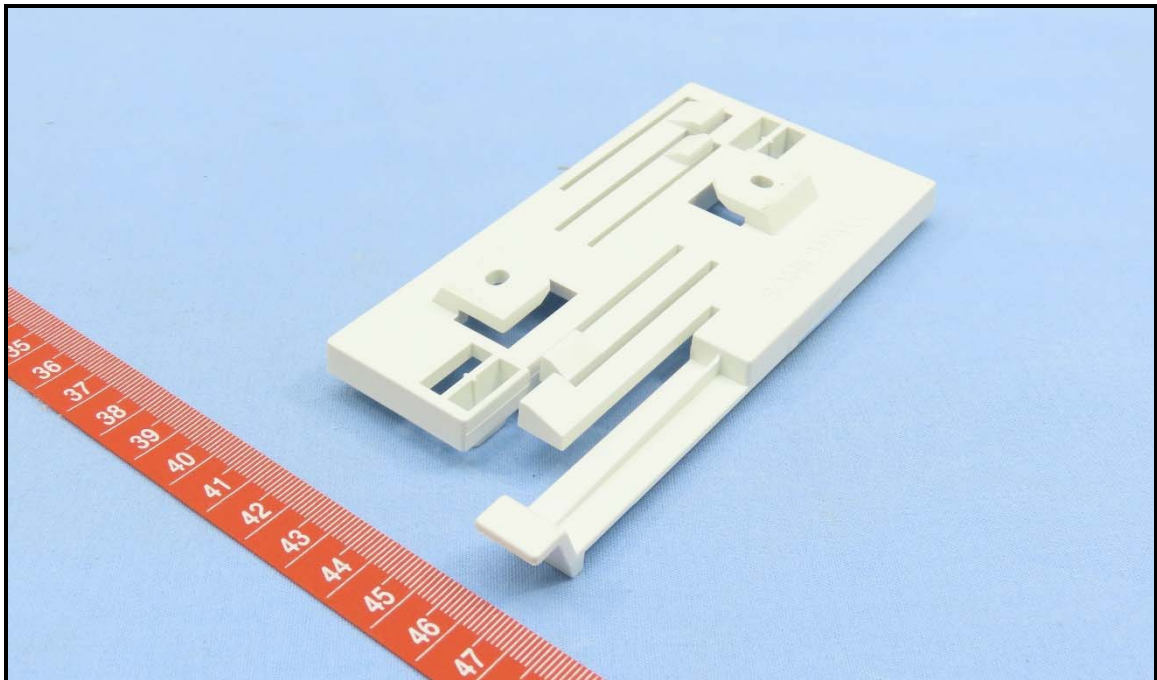

CONSTRUCTION PHOTOS OF EUT

Adapter (Optional)
(Brand: Sunny, Model: SYS1546-3612-T3)

AC Cord (Optional)

(Brand: KING-CORD, Model: KC-001) 500mm