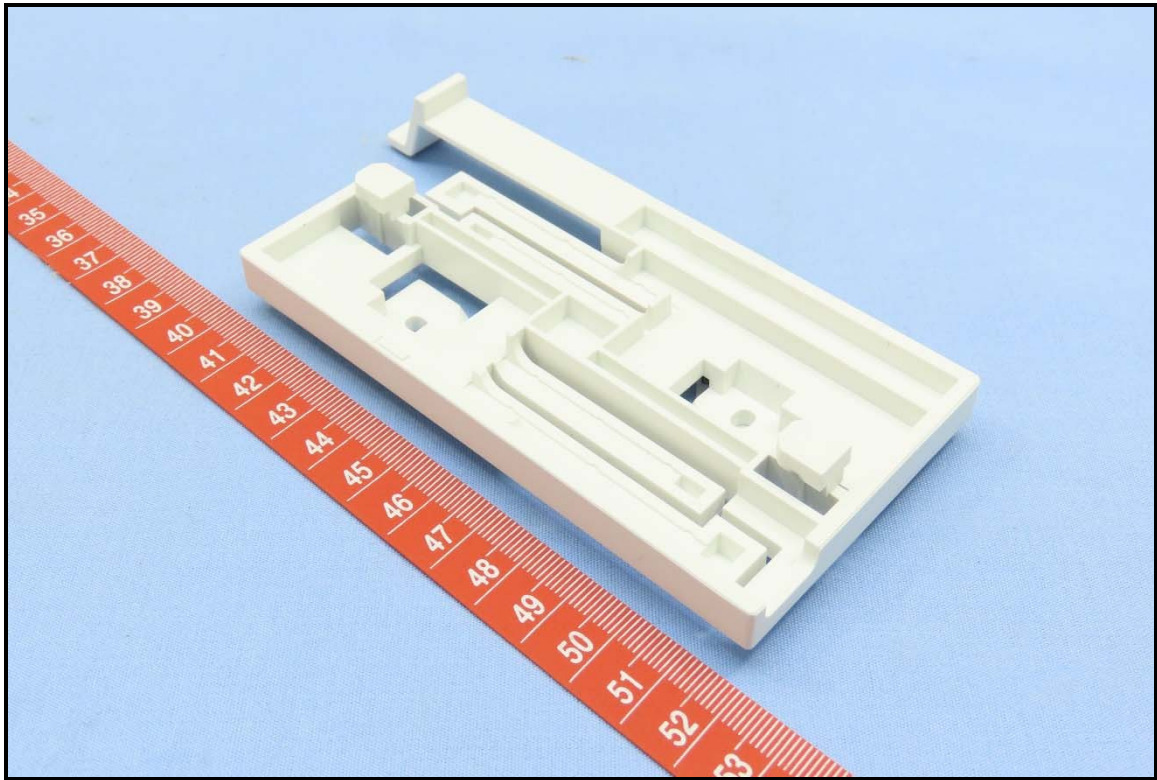

CONSTRUCTION PHOTOS OF EUT

Adapter (Optional)
(Brand: Sunny, Model: SYS1546-3612-T3)

AC Cord (Optional)

(Brand: KING-CORD, Model: KC-001) 500mm