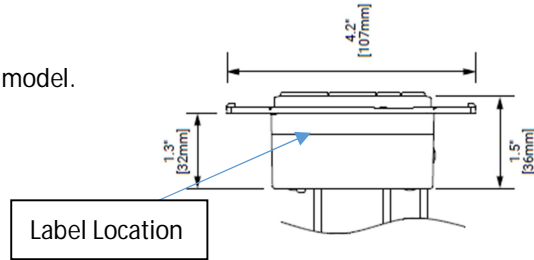

There are two parts of the label.

Part 1: It will be printed on product for each model.

16AWG, Cu  
 Operating Temperature Range: 32°F to 113°F (0°C to 45°C)  
 Strip 18mm(±1) insulation, connect with the wire connector