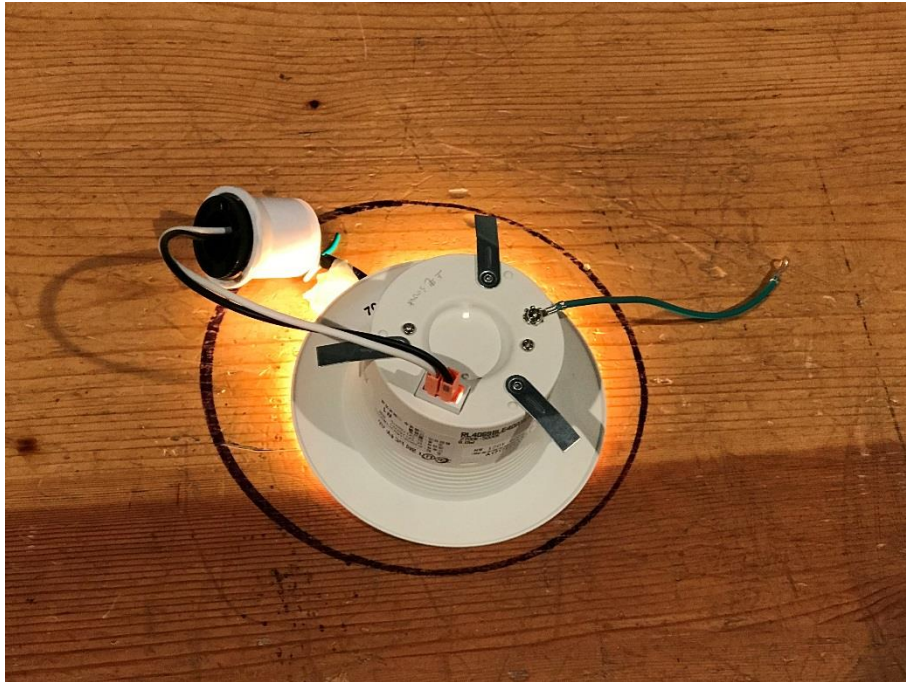

ANNEX B TEST SETUP PHOTOS

1 Radiated Test Photo

Below 30MHz

30 MHz-1 GHz

Close-up

Above 1GHz

Close-up

2 Conducted Test Photo

Conducted Test-BLE

3 Conducted Emission

Conducted Emission Test 1

Conducted Emission Test 2