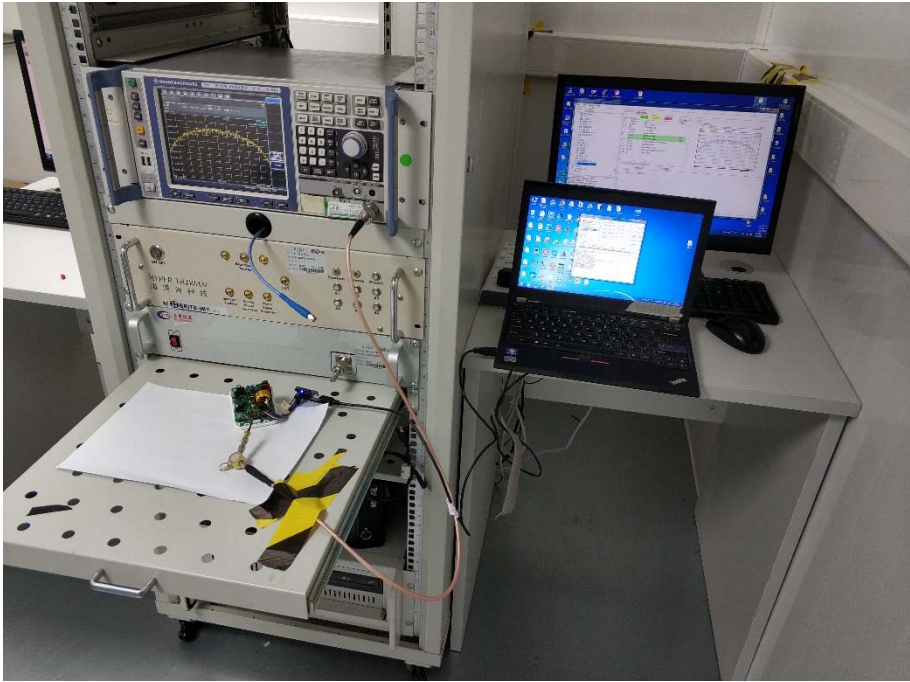

ANNEX B TEST SETUP PHOTOS

1 Radiated Test Photo

Below 30MHz

30 MHz-1 GHz

Close-Up

Above 1GHz

Close-Up

2 Conducted Test Photo

Conducted Test-BLE

3 Conducted Emission

Conducted Emission Test-1

Conducted Emission Test-2