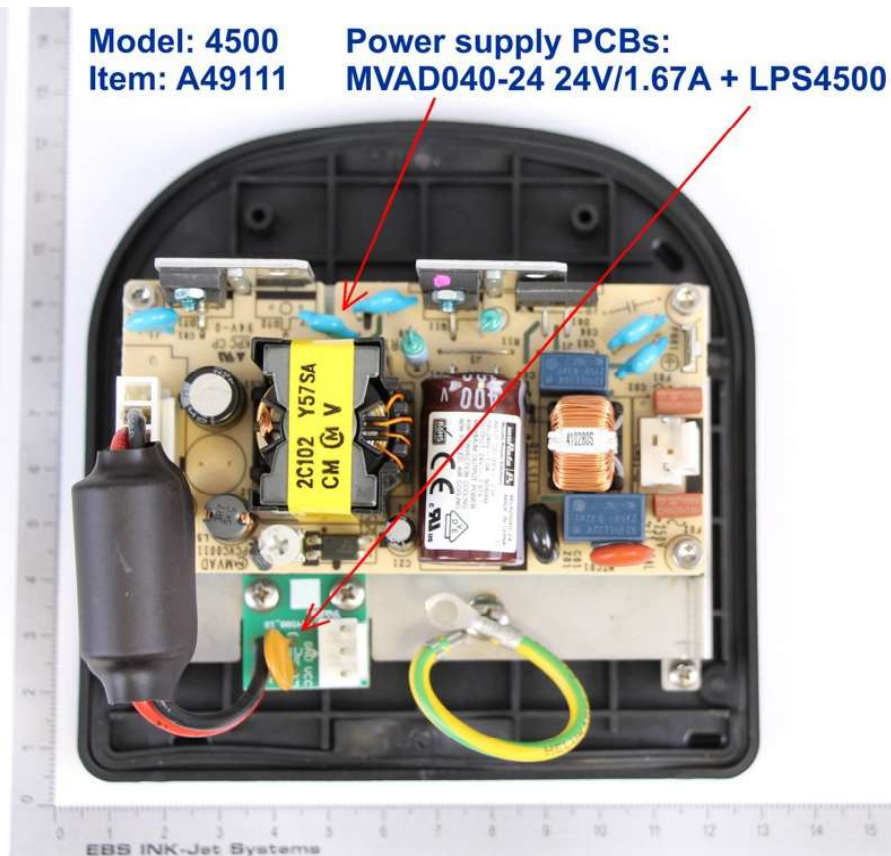

signature: 2016/11/00356#1

March 22, 2018

Industrial Ink-Jet Printer
Model: **4500**
FCC ID: **2AKBZEMI45A**

Internal Photos

Explanation note:

- the rulers in the pictures are calibrated in centimeters [cm], 1 cm = 10 mm = 0.3937 in

Model: 4500
Item: A49111

Control Unit: Display &
PCB: MB2400MI-3E2 + CPU

Model: 4500 / Item: A49111

Control Unit - socket PCBs

Model: 4500
Item: A49111

Control unit - Display & keypad

Model: 4500
Item: A49111

Power supply PCBs:
MVAD040-24 24V/1.67A + LPS4500

Model: 4500
Item: A49111

Power supply PCBs:
MVAD040-24 24V/1.67A + LPS4500

Model: 4500
Item: A49111

Power supply PCB - top:
MVAD040-24 24V/1.67A

Model: 4500
Item: A49111

Power supply PCB - bottom:
MVAD040-24 24V/1.67A