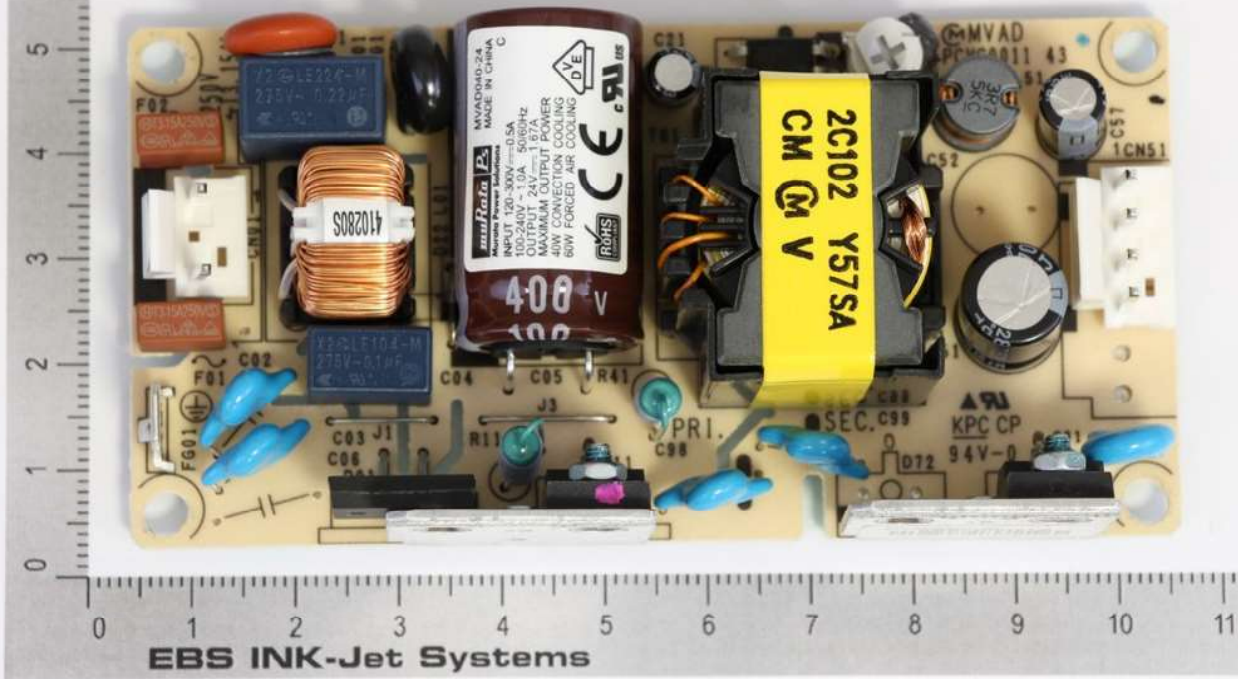

signature: 2016/11/00356#1

March 22, 2018

Industrial Ink-Jet Printer
Model: **4500**
FCC ID: **2AKBZEMI45A**

Internal Photos

Explanation note:

- the rulers in the pictures are calibrated in centimeters [cm], 1 cm = 10 mm = 0.3937 in

Model: 4500
Item: A49111

Control Unit: Display &
PCB: MB2400MI-3E2 + CPU

Model: 4500 / Item: A49111

Control Unit - socket PCBs

Model: 4500
Item: A49111

Control unit - Display & keypad

Model: 4500
Item: A49111

Power supply PCBs:
MVAD040-24 24V/1.67A + LPS4500

Model: 4500
Item: A49111

Power supply PCBs:
MVAD040-24 24V/1.67A + LPS4500

Model: 4500
Item: A49111

Power supply PCB - top:
MVAD040-24 24V/1.67A

Model: 4500
Item: A49111

Power supply PCB - bottom:
MVAD040-24 24V/1.67A