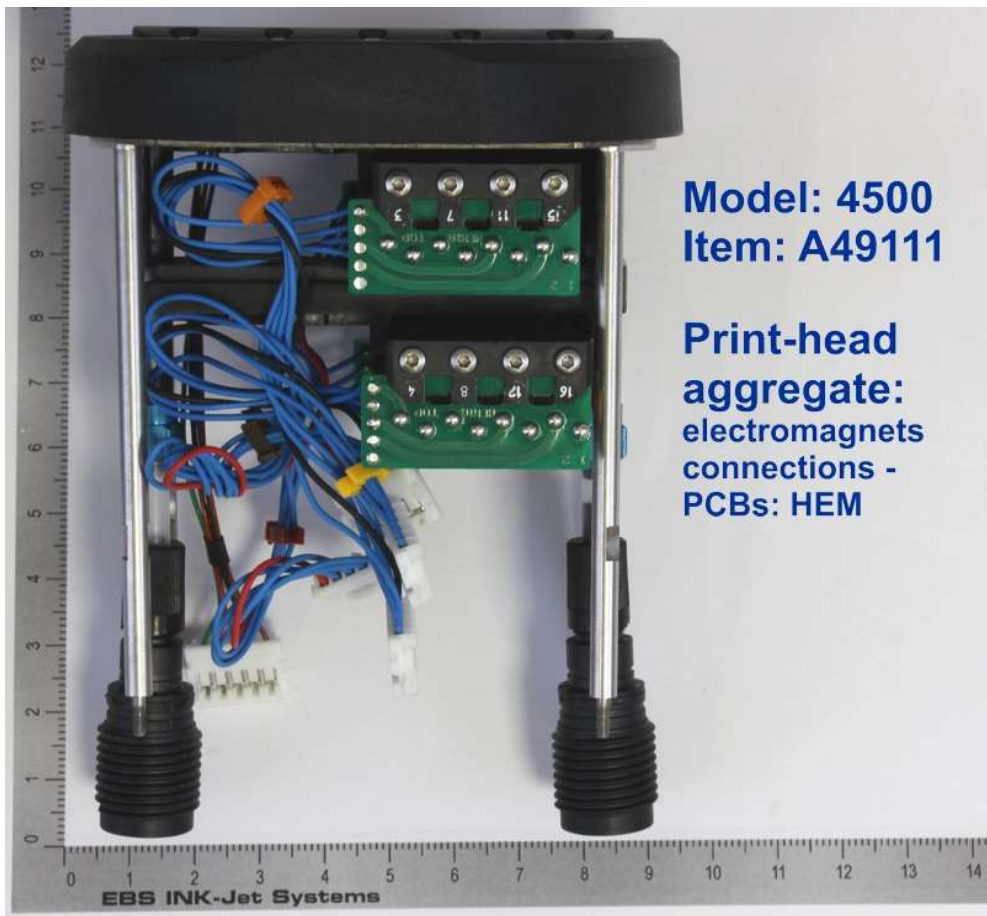

signature: 2016/11/00356#1

March 22, 2018

Industrial Ink-Jet Printer
Model: **4500**
FCC ID: **2AKBZEMI45A**

Internal Photos

Explanation note:

- the rulers in the pictures are calibrated in centimeters [cm], 1 cm = 10 mm = 0.3937 in

Model: 4500
Item: A49111

Control Unit: Display &
PCB: MB2400MI-3E2 + CPU

Model: 4500 / Item: A49111

Control Unit - socket PCBs

Model: 4500
Item: A49111

Control unit - Display & keypad

Model: 4500
Item: A49111

Power supply PCBs:
MVAD040-24 24V/1.67A + LPS4500

Model: 4500
Item: A49111

Power supply PCBs:
MVAD040-24 24V/1.67A + LPS4500

Model: 4500
Item: A49111

Power supply PCB - top:
MVAD040-24 24V/1.67A

Model: 4500
Item: A49111

Power supply PCB - bottom:
MVAD040-24 24V/1.67A