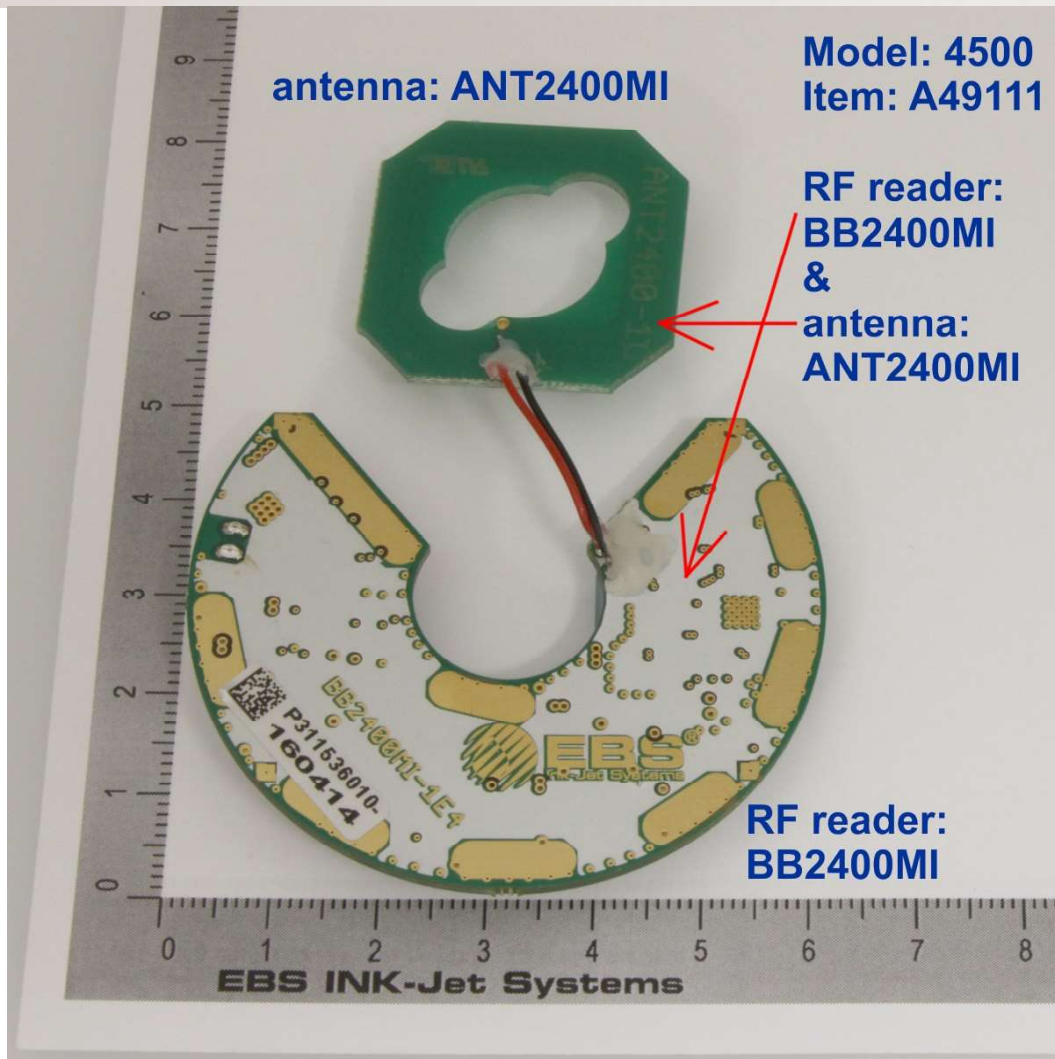

signature: 2016/11/00356#1

March 22, 2018

Industrial Ink-Jet Printer
Model: **4500**
FCC ID: **2AKBZEMI45A**

Internal Photos

Explanation note:

- the rulers in the pictures are calibrated in centimeters [cm], 1 cm = 10 mm = 0.3937 in

Model: 4500
Item: A49111

Control Unit: Display &
PCB: MB2400MI-3E2 + CPU

Model: 4500 / Item: A49111

Control Unit - socket PCBs

Model: 4500
Item: A49111

Control unit - Display & keypad

Model: 4500
Item: A49111

Power supply PCBs:
MVAD040-24 24V/1.67A + LPS4500

Model: 4500
Item: A49111

Power supply PCBs:
MVAD040-24 24V/1.67A + LPS4500

Model: 4500
Item: A49111

Power supply PCB - top:
MVAD040-24 24V/1.67A

Model: 4500
Item: A49111

Power supply PCB - bottom:
MVAD040-24 24V/1.67A