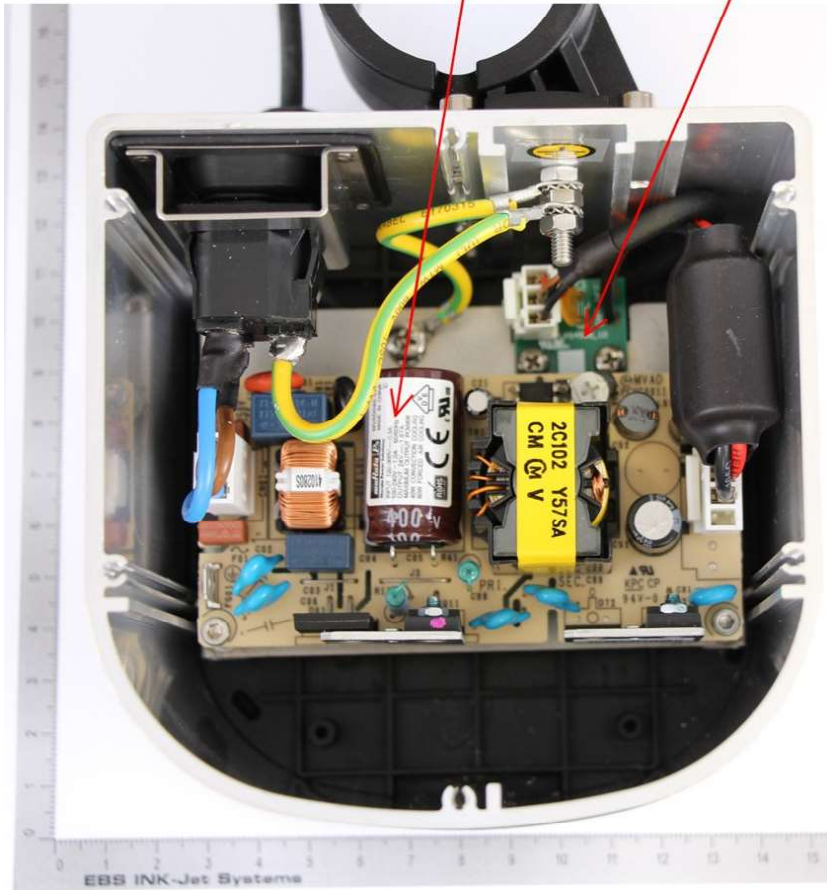

signature: 2016/11/00356#1

March 22, 2018

Industrial Ink-Jet Printer
Model: **4500**
FCC ID: **2AKBZEMI45A**

Internal Photos

Explanation note:

- the rulers in the pictures are calibrated in centimeters [cm], 1 cm = 10 mm = 0.3937 in

Model: 4500
Item: A49111

Control Unit: Display &
PCB: MB2400MI-3E2 + CPU

Model: 4500 / Item: A49111

Control Unit - socket PCBs

Model: 4500
Item: A49111

Control unit - Display & keypad

Model: 4500
Item: A49111

Power supply PCBs:
MVAD040-24 24V/1.67A + LPS4500

Model: 4500
Item: A49111

Power supply PCBs:
MVAD040-24 24V/1.67A + LPS4500

Model: 4500
Item: A49111

Power supply PCB - top:
MVAD040-24 24V/1.67A

Model: 4500
Item: A49111

Power supply PCB - bottom:
MVAD040-24 24V/1.67A