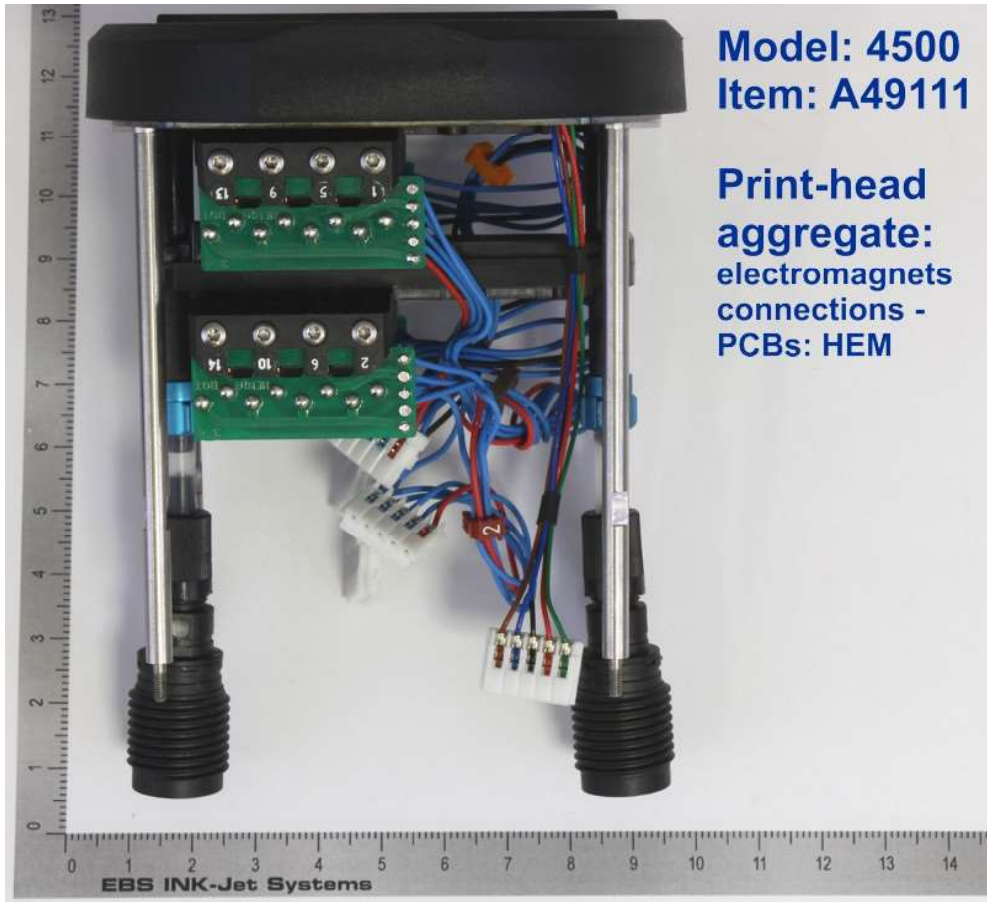

signature: 2016/11/00356#1

March 22, 2018

Industrial Ink-Jet Printer
Model: **4500**
FCC ID: **2AKBZEMI45A**

Internal Photos

Explanation note:

- the rulers in the pictures are calibrated in centimeters [cm], 1 cm = 10 mm = 0.3937 in

Model: 4500
Item: A49111

Control Unit: Display &
PCB: MB2400MI-3E2 + CPU

Model: 4500 / Item: A49111

Control Unit - socket PCBs

Model: 4500
Item: A49111

Control unit - Display & keypad

Model: 4500
Item: A49111

Power supply PCBs:
MVAD040-24 24V/1.67A + LPS4500

Model: 4500
Item: A49111

Power supply PCBs:
MVAD040-24 24V/1.67A + LPS4500

Model: 4500
Item: A49111

Power supply PCB - top:
MVAD040-24 24V/1.67A

Model: 4500
Item: A49111

Power supply PCB - bottom:
MVAD040-24 24V/1.67A