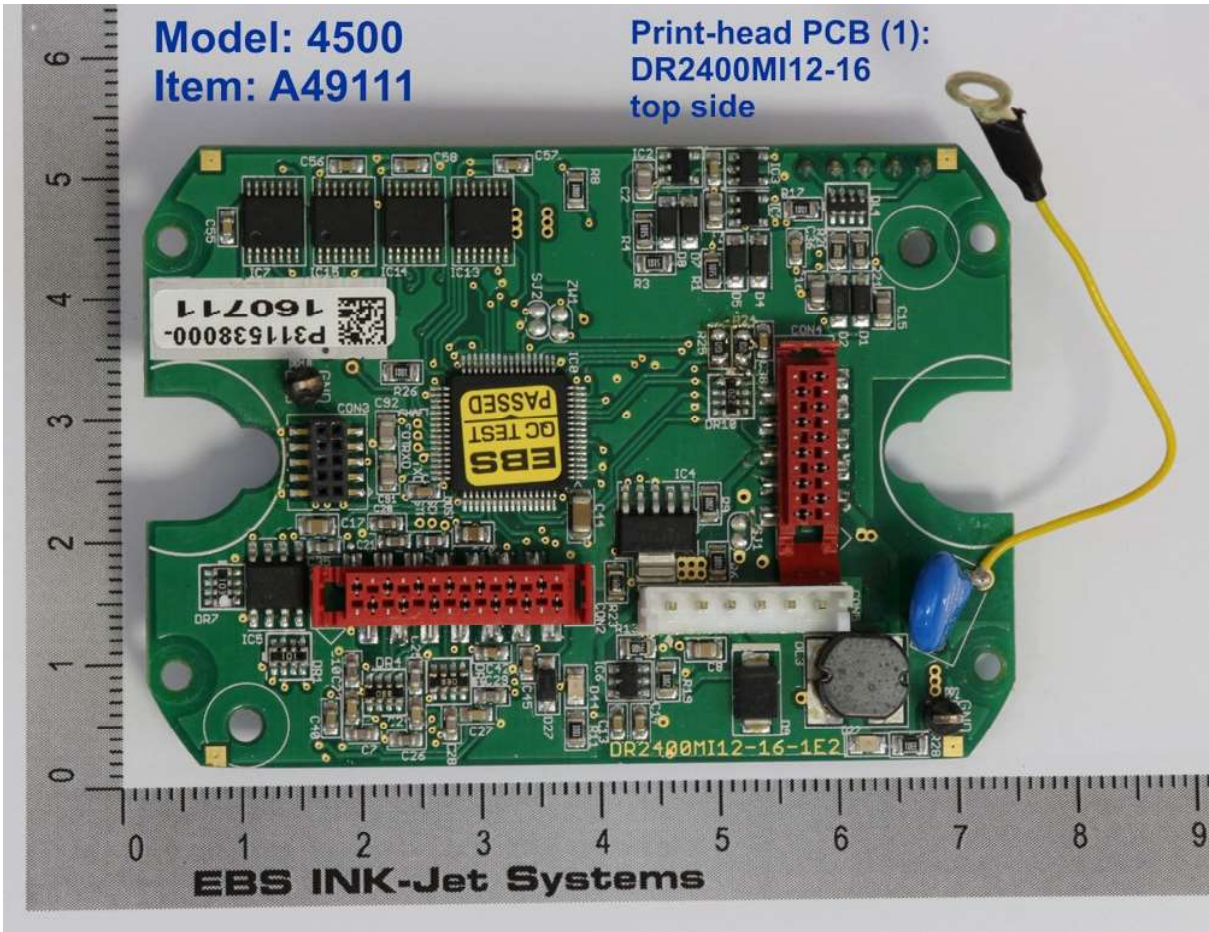

signature: 2016/11/00356#1

March 22, 2018

Industrial Ink-Jet Printer
Model: **4500**
FCC ID: **2AKBZEMI45A**

Internal Photos

Explanation note:

- the rulers in the pictures are calibrated in centimeters [cm], 1 cm = 10 mm = 0.3937 in

Model: 4500
Item: A49111

Control Unit: Display &
PCB: MB2400MI-3E2 + CPU

Model: 4500 / Item: A49111

Control Unit - socket PCBs

Model: 4500
Item: A49111

Control unit - Display & keypad

Model: 4500
Item: A49111

Power supply PCBs:
MVAD040-24 24V/1.67A + LPS4500

Model: 4500
Item: A49111

Power supply PCBs:
MVAD040-24 24V/1.67A + LPS4500

Model: 4500
Item: A49111

Power supply PCB - top:
MVAD040-24 24V/1.67A

Model: 4500
Item: A49111

Power supply PCB - bottom:
MVAD040-24 24V/1.67A