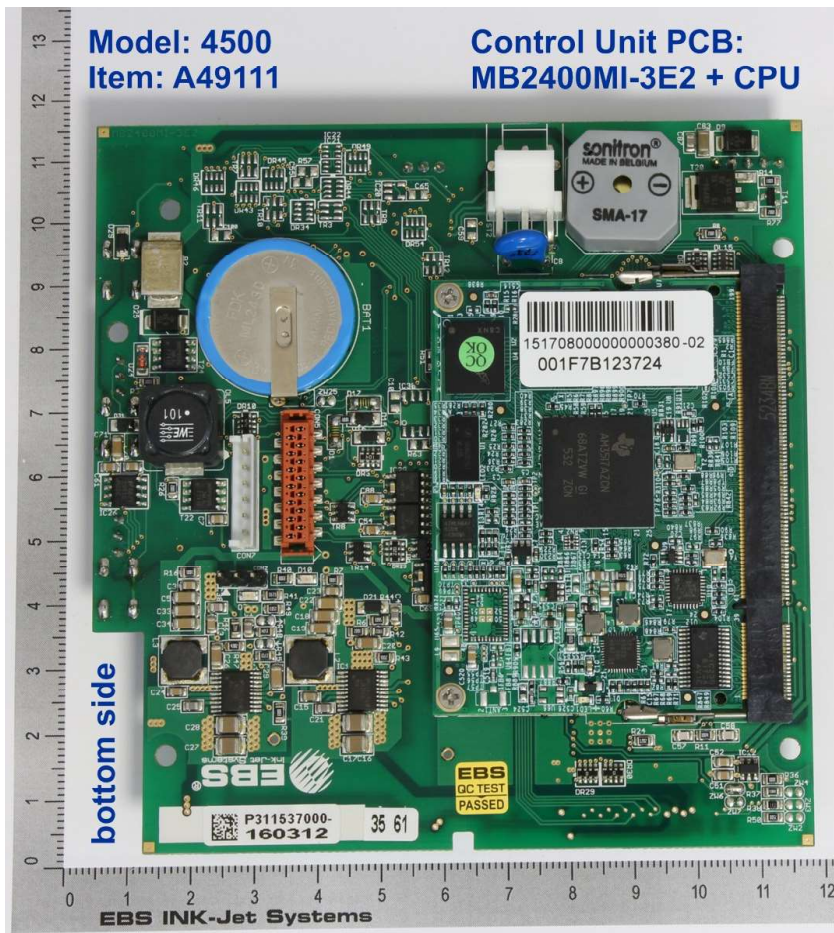

signature: 2016/11/00356#1

March 22, 2018

Industrial Ink-Jet Printer
Model: **4500**
FCC ID: **2AKBZEMI45A**

Internal Photos

Explanation note:

- the rulers in the pictures are calibrated in centimeters [cm], 1 cm = 10 mm = 0.3937 in

Model: 4500
Item: A49111

Control Unit: Display &
PCB: MB2400MI-3E2 + CPU

Model: 4500 / Item: A49111

Control Unit - socket PCBs

Model: 4500
Item: A49111

Control unit - Display & keypad

Model: 4500
Item: A49111

Power supply PCBs:
MVAD040-24 24V/1.67A + LPS4500

Model: 4500
Item: A49111

Power supply PCBs:
MVAD040-24 24V/1.67A + LPS4500

Model: 4500
Item: A49111

Power supply PCB - top:
MVAD040-24 24V/1.67A

Model: 4500
Item: A49111

Power supply PCB - bottom:
MVAD040-24 24V/1.67A