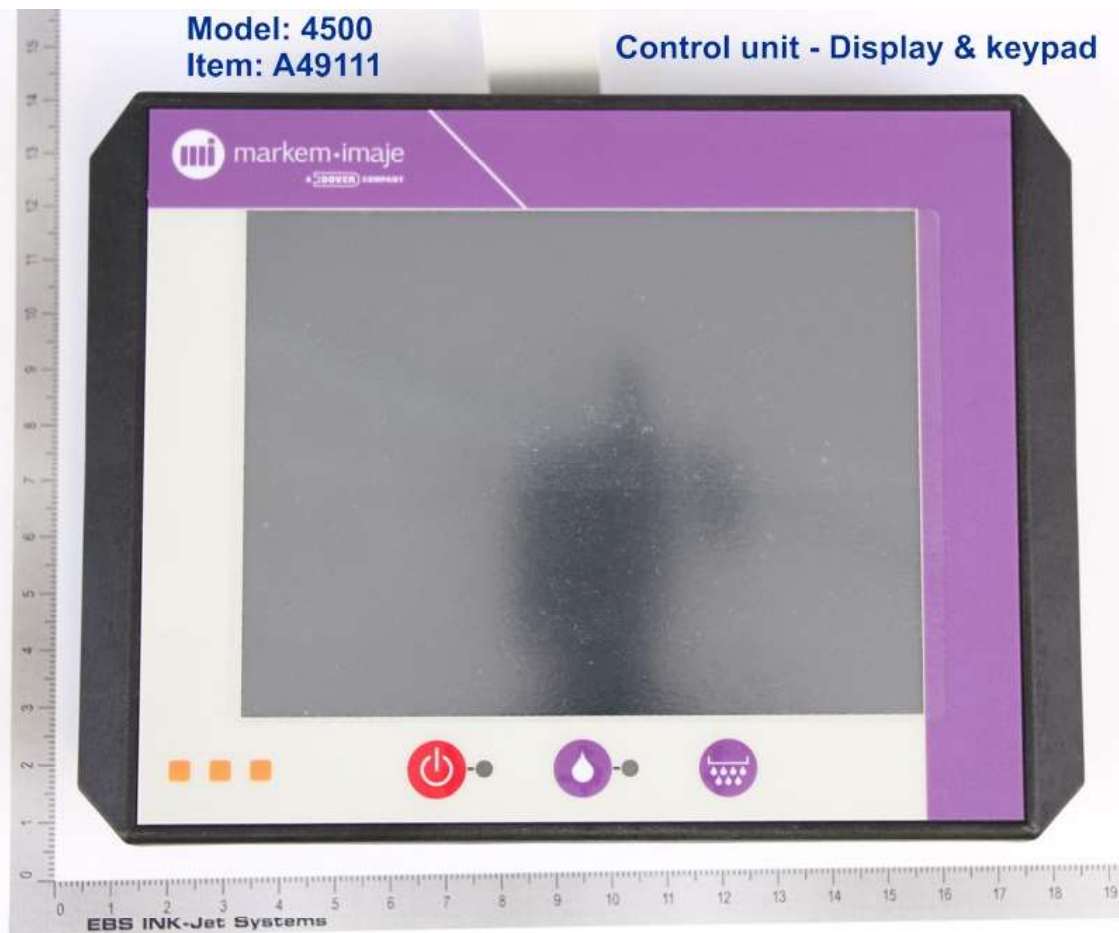

signature: 2016/11/00356#1

March 22, 2018

Industrial Ink-Jet Printer
Model: **4500**
FCC ID: **2AKBZEMI45A**

Internal Photos

Explanation note:

- the rulers in the pictures are calibrated in centimeters [cm], 1 cm = 10 mm = 0.3937 in

Model: 4500
Item: A49111

Control Unit: Display &
PCB: MB2400MI-3E2 + CPU

Model: 4500 / Item: A49111

Control Unit - socket PCBs

Model: 4500
Item: A49111

Control unit - Display & keypad

Model: 4500
Item: A49111