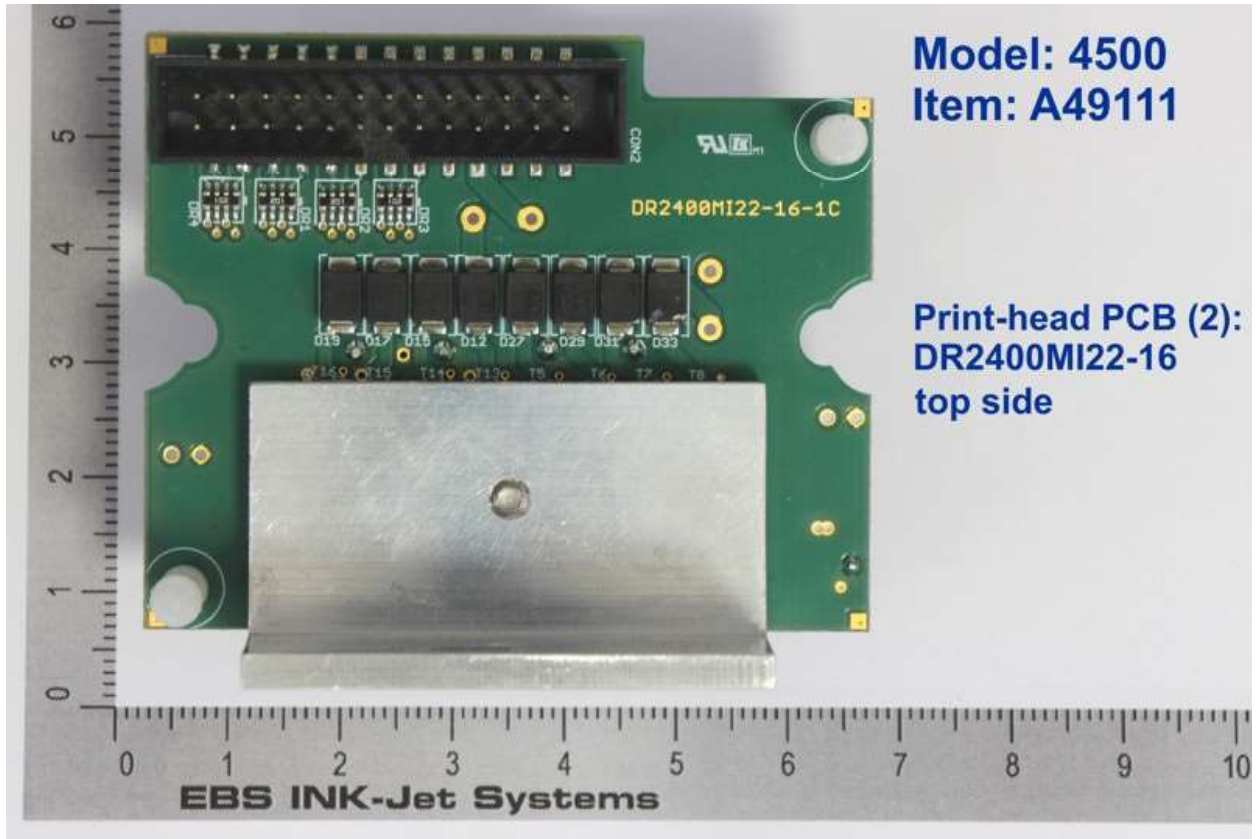

signature: 2016/11/00356#1

March 22, 2018

Industrial Ink-Jet Printer
Model: **4500**
FCC ID: **2AKBZEMI45A**

Internal Photos

Explanation note:

- the rulers in the pictures are calibrated in centimeters [cm], 1 cm = 10 mm = 0.3937 in

Model: 4500
Item: A49111

Control Unit: Display &
PCB: MB2400MI-3E2 + CPU

Model: 4500 / Item: A49111

Control Unit - socket PCBs

Model: 4500
Item: A49111

Control unit - Display & keypad

Model: 4500
Item: A49111

Power supply PCBs:
MVAD040-24 24V/1.67A + LPS4500

Model: 4500
Item: A49111

Power supply PCBs:
MVAD040-24 24V/1.67A + LPS4500

Model: 4500
Item: A49111

Power supply PCB - top:
MVAD040-24 24V/1.67A

Model: 4500
Item: A49111

Power supply PCB - bottom:
MVAD040-24 24V/1.67A