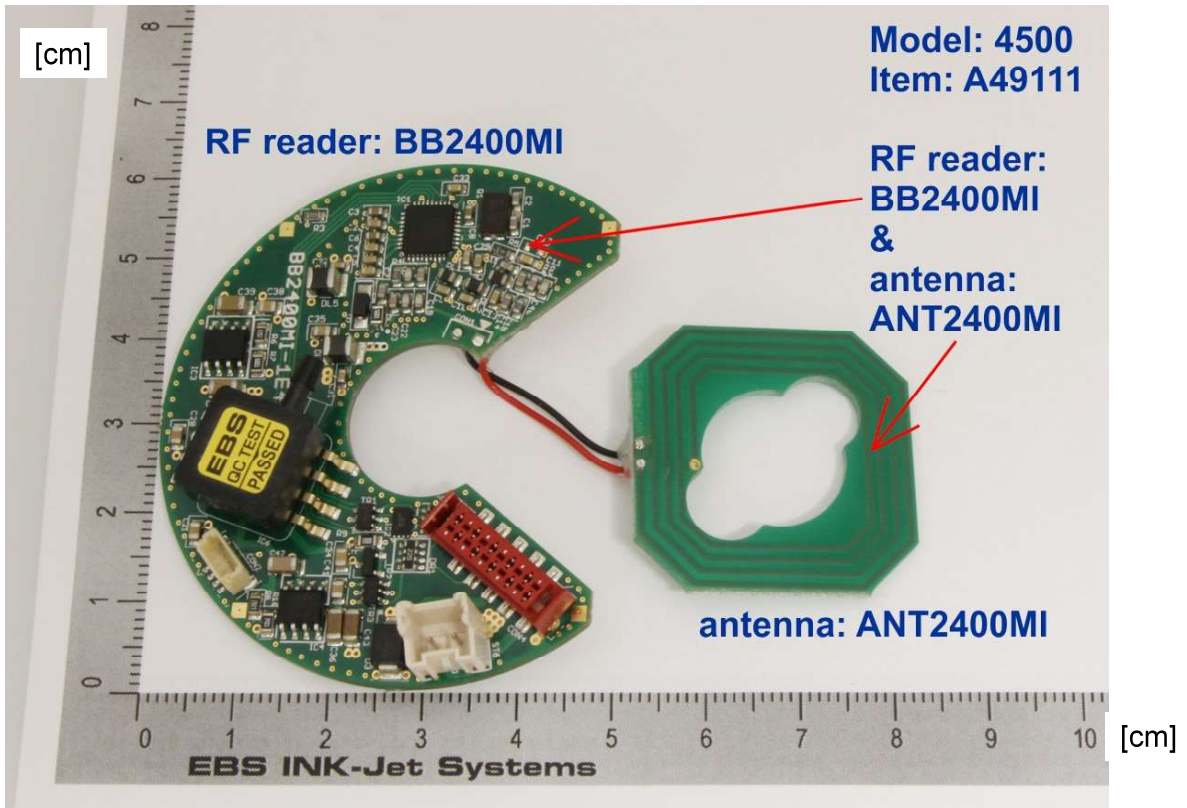

signature: 2016/11/00356#1

March 22, 2018

Industrial Ink-Jet Printer
Model: **4500**
FCC ID: **2AKBZEMI45A**

Internal Photos

Explanation note:

- the rulers in the pictures are calibrated in centimeters [cm], 1 cm = 10 mm = 0.3937 in

Model: 4500
Item: A49111

Control Unit: Display &
PCB: MB2400MI-3E2 + CPU

Model: 4500 / Item: A49111

Control Unit - socket PCBs

Model: 4500
Item: A49111

Control unit - Display & keypad

Model: 4500
Item: A49111

Power supply PCBs:
MVAD040-24 24V/1.67A + LPS4500

Model: 4500
Item: A49111

Power supply PCBs:
MVAD040-24 24V/1.67A + LPS4500

Model: 4500
Item: A49111

Power supply PCB - top:
MVAD040-24 24V/1.67A

Model: 4500
Item: A49111

Power supply PCB - bottom:
MVAD040-24 24V/1.67A