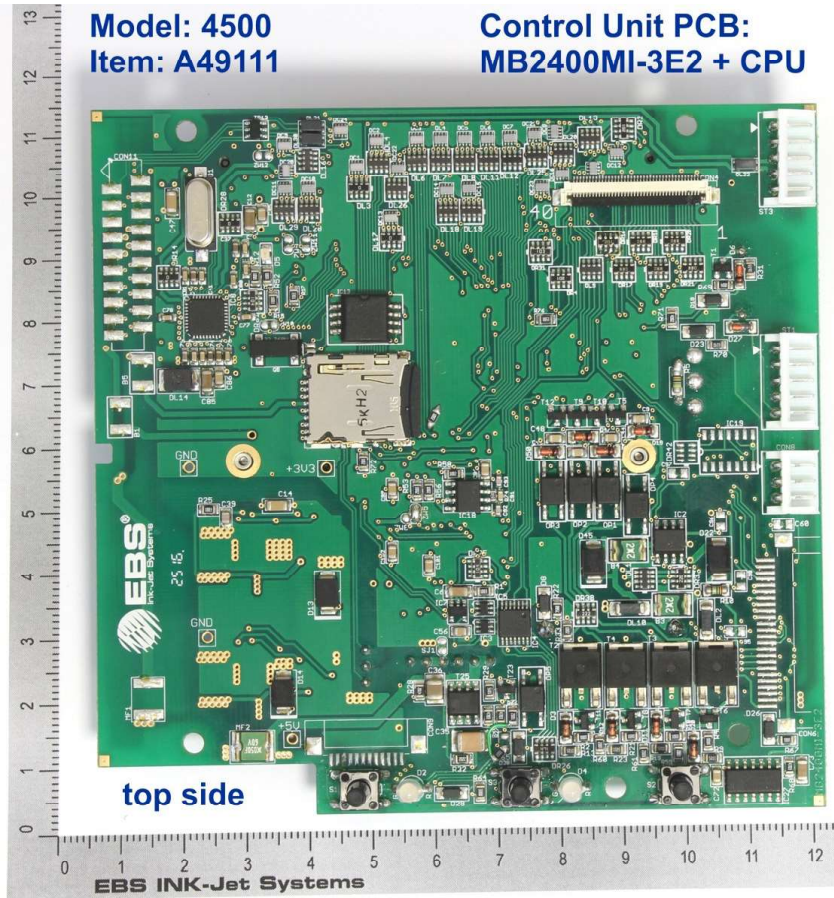

signature: 2016/11/00356#1

March 22, 2018

Industrial Ink-Jet Printer
Model: **4500**
FCC ID: **2AKBZEMI45A**

Internal Photos

Explanation note:

- the rulers in the pictures are calibrated in centimeters [cm], 1 cm = 10 mm = 0.3937 in

Model: 4500
Item: A49111

Control Unit: Display &
PCB: MB2400MI-3E2 + CPU

Model: 4500 / Item: A49111

Control Unit - socket PCBs

Model: 4500
Item: A49111

Control unit - Display & keypad

Model: 4500
Item: A49111

Power supply PCBs:
MVAD040-24 24V/1.67A + LPS4500

Model: 4500
Item: A49111

Power supply PCBs:
MVAD040-24 24V/1.67A + LPS4500

Model: 4500
Item: A49111

Power supply PCB - top:
MVAD040-24 24V/1.67A

Model: 4500
Item: A49111

Power supply PCB - bottom:
MVAD040-24 24V/1.67A