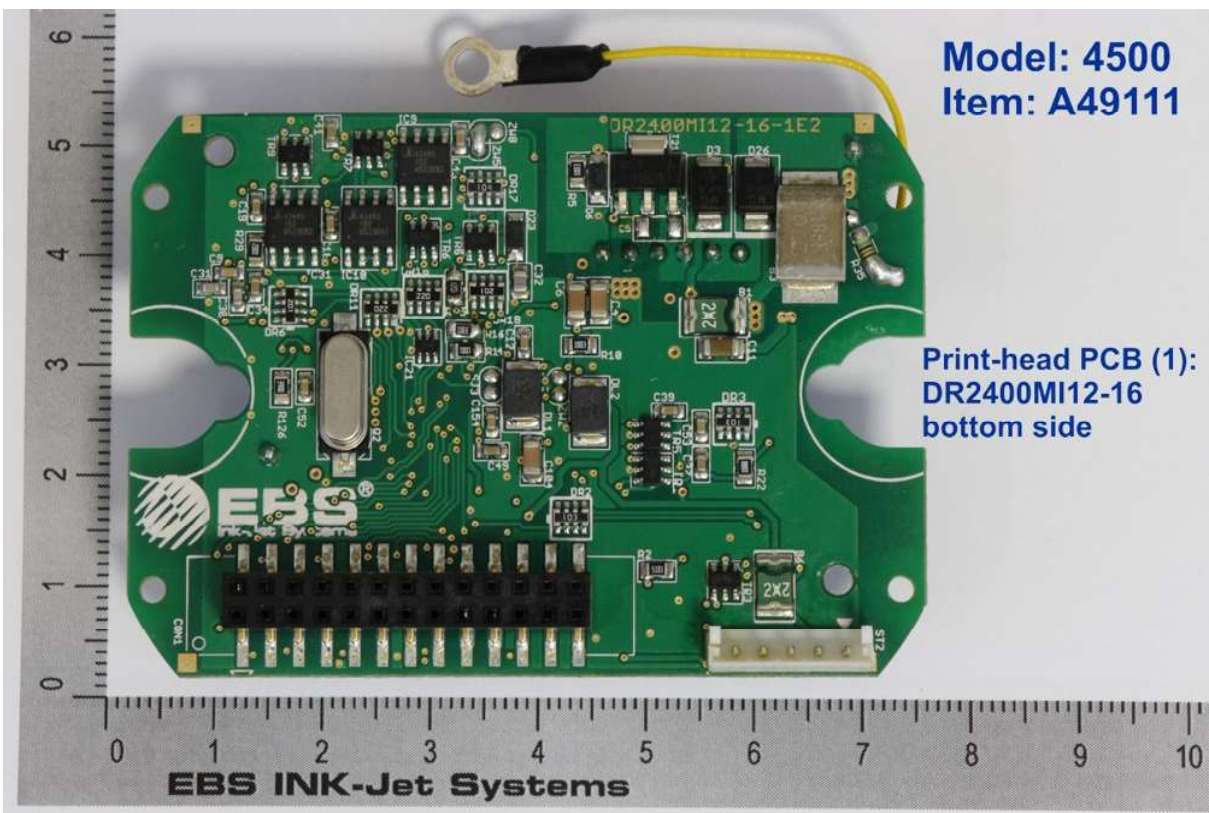

signature: 2016/11/00356#1

March 22, 2018

Industrial Ink-Jet Printer
Model: **4500**
FCC ID: **2AKBZEMI45A**

Internal Photos

Explanation note:

- the rulers in the pictures are calibrated in centimeters [cm], 1 cm = 10 mm = 0.3937 in

Model: 4500
Item: A49111

Control Unit: Display &
PCB: MB2400MI-3E2 + CPU

Model: 4500 / Item: A49111

Control Unit - socket PCBs

Model: 4500
Item: A49111

Control unit - Display & keypad

Model: 4500
Item: A49111

Power supply PCBs:
MVAD040-24 24V/1.67A + LPS4500

Model: 4500
Item: A49111

Power supply PCBs:
MVAD040-24 24V/1.67A + LPS4500

Model: 4500
Item: A49111

Power supply PCB - top:
MVAD040-24 24V/1.67A

Model: 4500
Item: A49111

Power supply PCB - bottom:
MVAD040-24 24V/1.67A