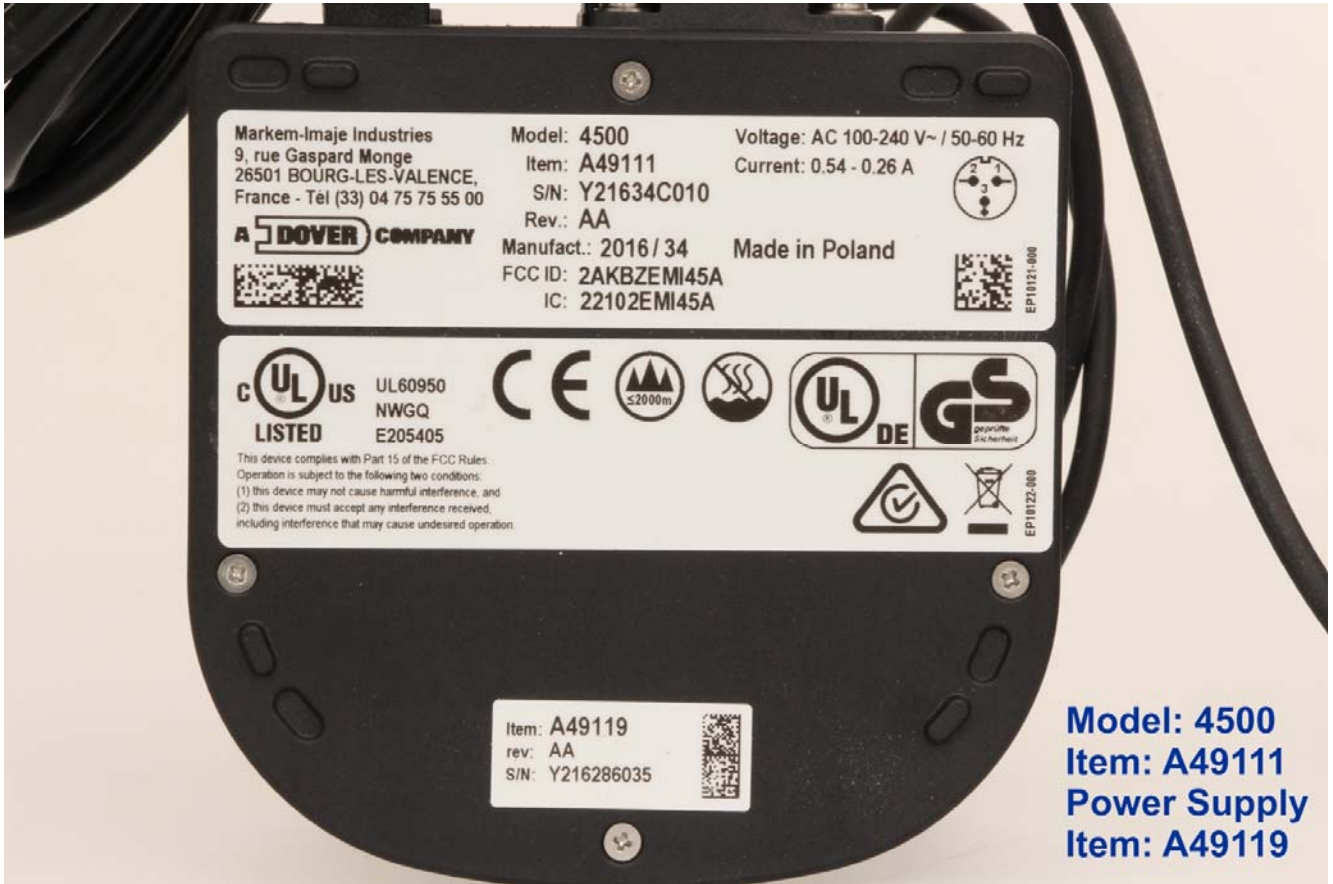

Markem-Imaje Industries
9, rue Gaspard Monge
26501 BOURG-LES-VALENCE,
France - Tél (33) 04 75 75 55 00

DOVER COMPANY

Model: 4500
Item: A49111
S/N: Y21634C010
Rev.: AA

Voltage: AC 100-240 V~ / 50-60 Hz
Current: 0.54 - 0.26 A

Manufact.: 2016 / 34
Made in Poland
FCC ID: 2AKBZEM145A
IC: 22102EMI45A

UL LISTED
UL60950
NWGQ
E205405

CE
S2000m
UL DE
GS

This device complies with Part 15 of the FCC Rules.
Operation is subject to the following two conditions:
(1) this device may not cause harmful interference, and
(2) this device must accept any interference received,
including interference that may cause undesired operation.

Item: A49119
rev: AA
S/N: Y216286035

Model: 4500
Item: A49111
Power Supply
Item: A49119