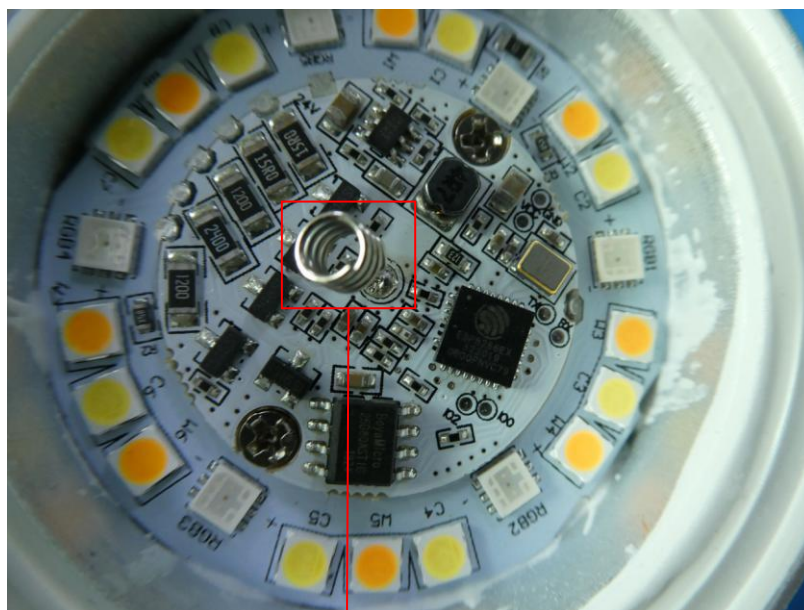

Product Name: Smart Light Bulb

Test Model No.: Q3CWM

EUT Constructional Details

RF Antenna

-----End-----