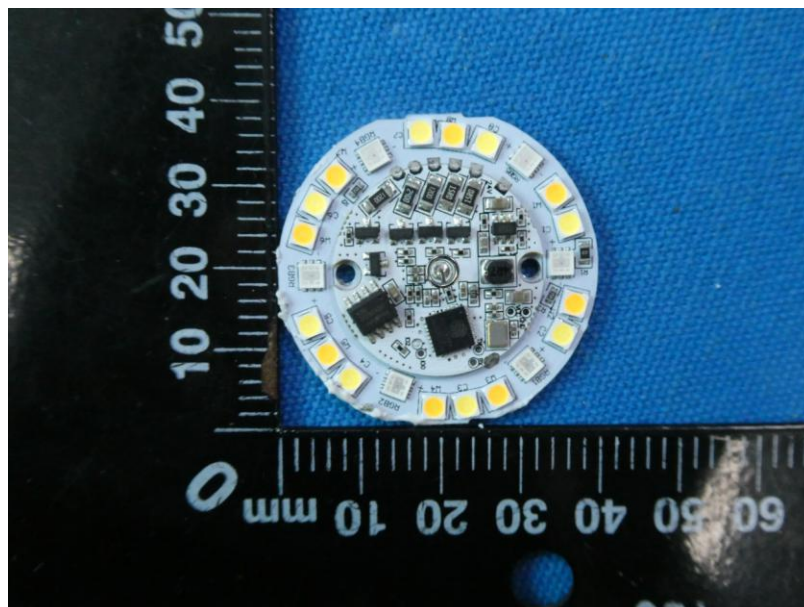

Product Name: Smart Light Bulb

Test Model No.: Q3CWM

EUT Constructional Details

RF Antenna

-----End-----