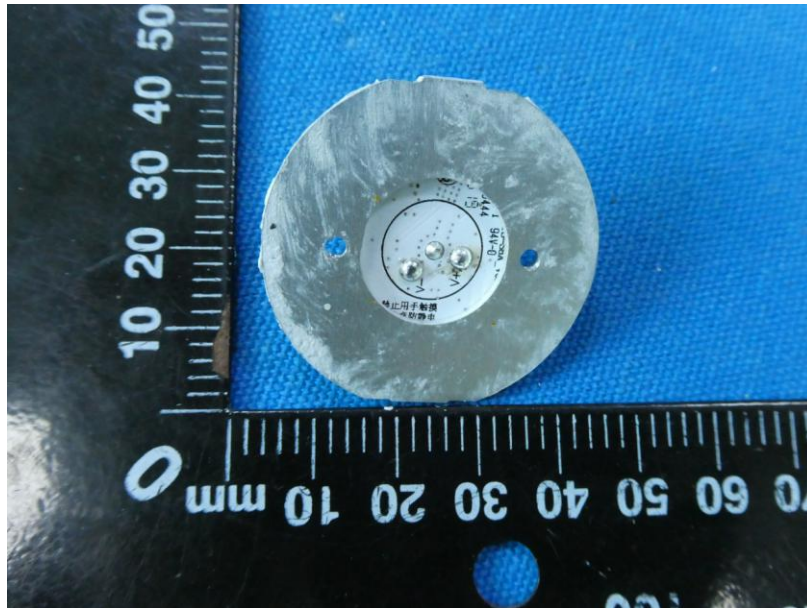

Product Name: Smart Light Bulb

Test Model No.: Q3CWM

EUT Constructional Details

RF Antenna

-----End-----