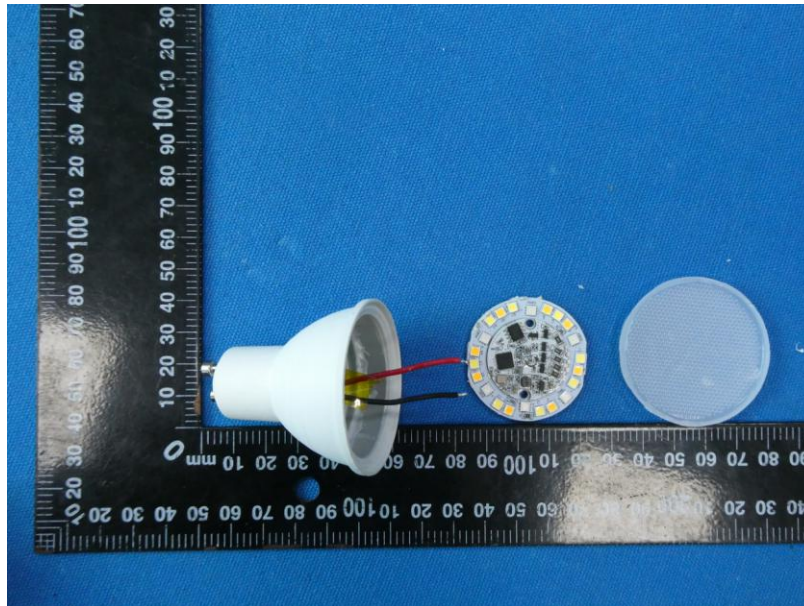

Product Name: Smart Light Bulb

Test Model No.: Q3CWM

EUT Constructional Details

RF Antenna

-----End-----