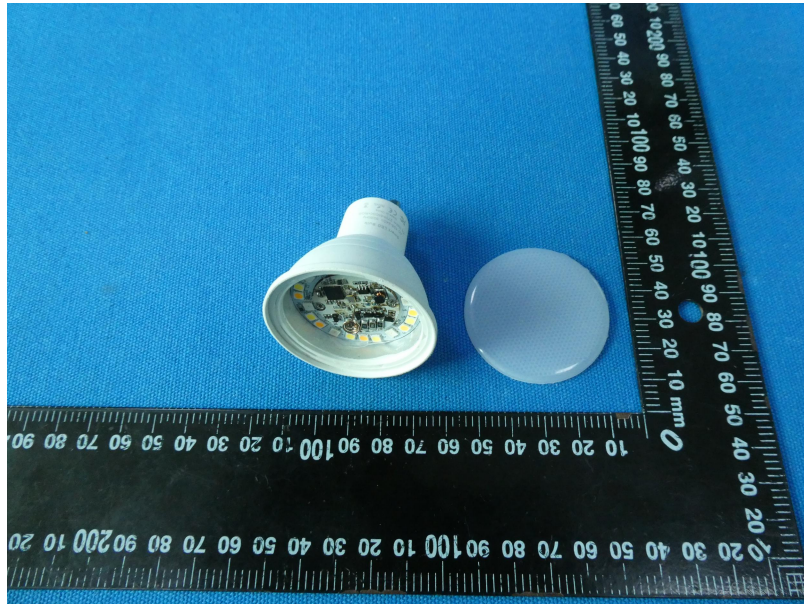

Product Name: Smart Light Bulb

Test Model No.: Q3CWM

EUT Constructional Details

RF Antenna

-----End-----