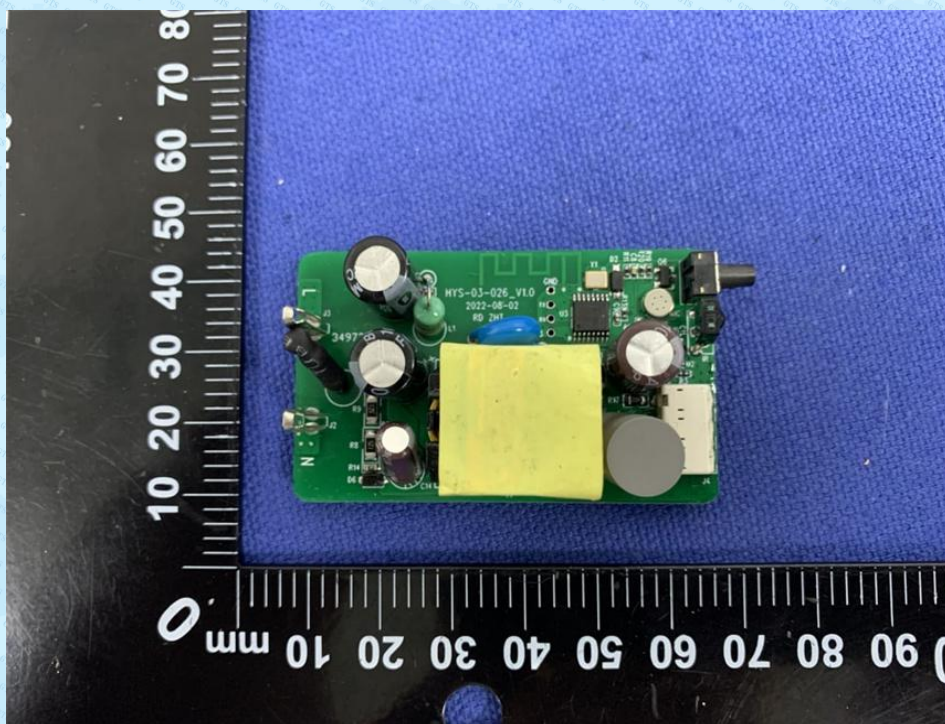

Product Name: CLASS 2 POWER SUPPLY  
Test Model No.: www-PULxxxxyyy-zzzzzz, www-PUL0502500-zzzzzz

## EUT Constructional Details

-----End-----