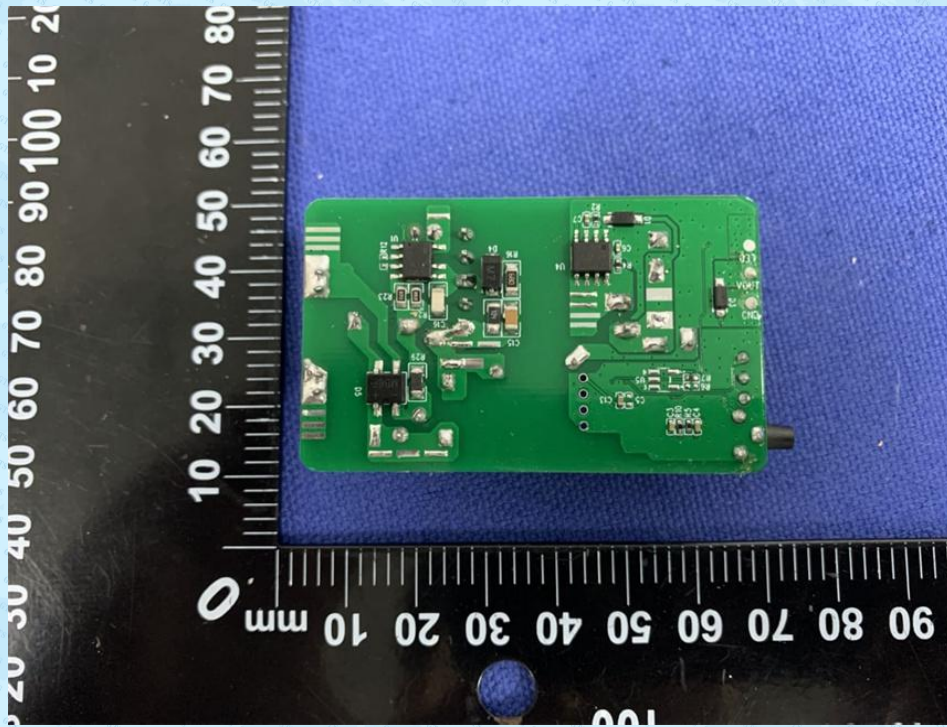

Product Name: CLASS 2 POWER SUPPLY  
Test Model No.: www-PULxxxxyyy-zzzzzz, www-PUL0502500-zzzzzz

## EUT Constructional Details

-----End-----