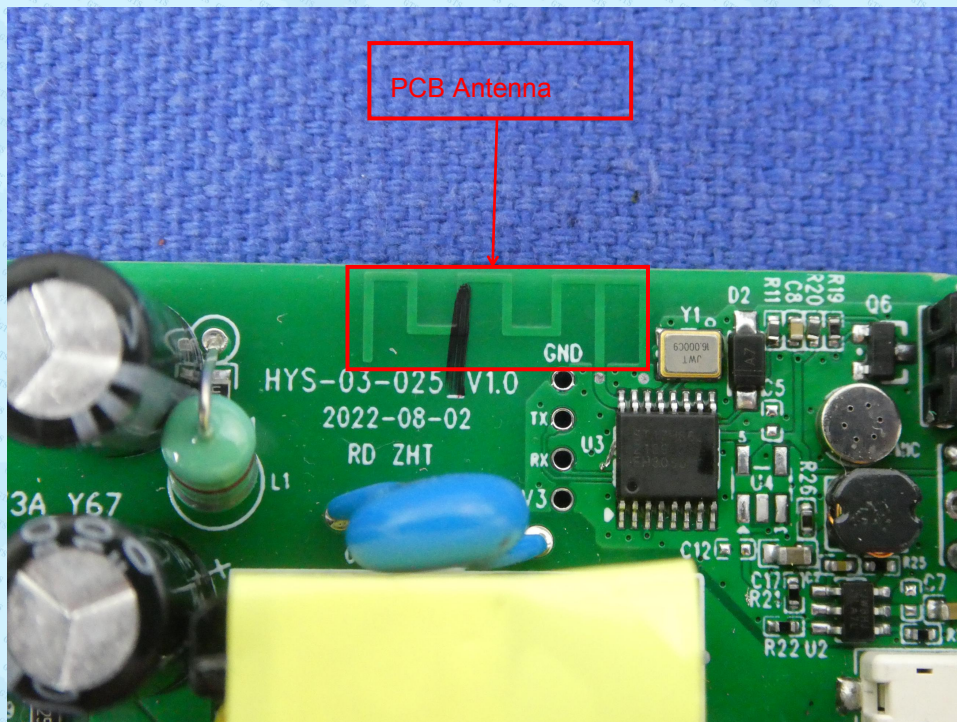

Product Name: CLASS 2 POWER SUPPLY  
Test Model No.: www-PULxxxxyyy-zzzzzz, www-PUL0502500-zzzzzz

## EUT Constructional Details

-----End-----