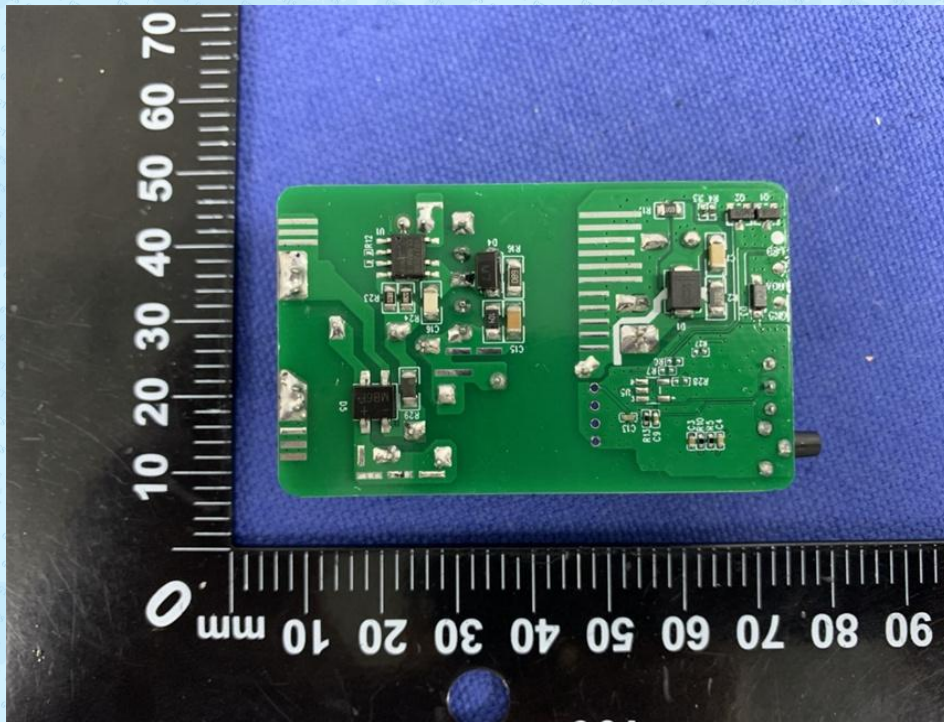

Product Name: CLASS 2 POWER SUPPLY  
Test Model No.: www-PULxxxxyyy-zzzzzz, www-PUL0502500-zzzzzz

## EUT Constructional Details

-----End-----