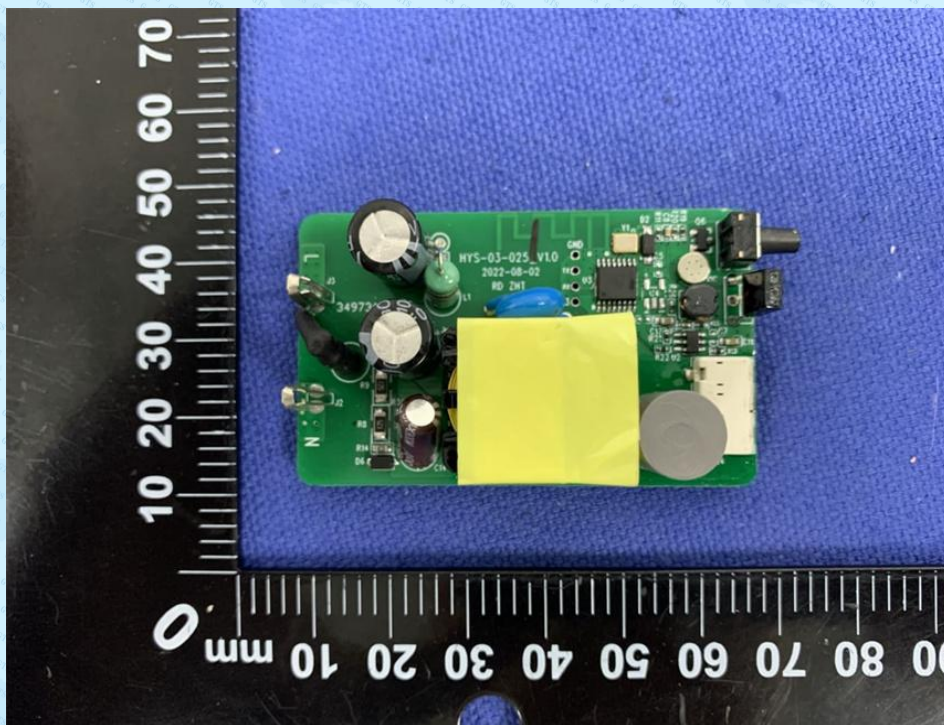

Product Name: CLASS 2 POWER SUPPLY  
Test Model No.: www-PULxxxxyyy-zzzzzz, www-PUL0502500-zzzzzz

## EUT Constructional Details

-----End-----