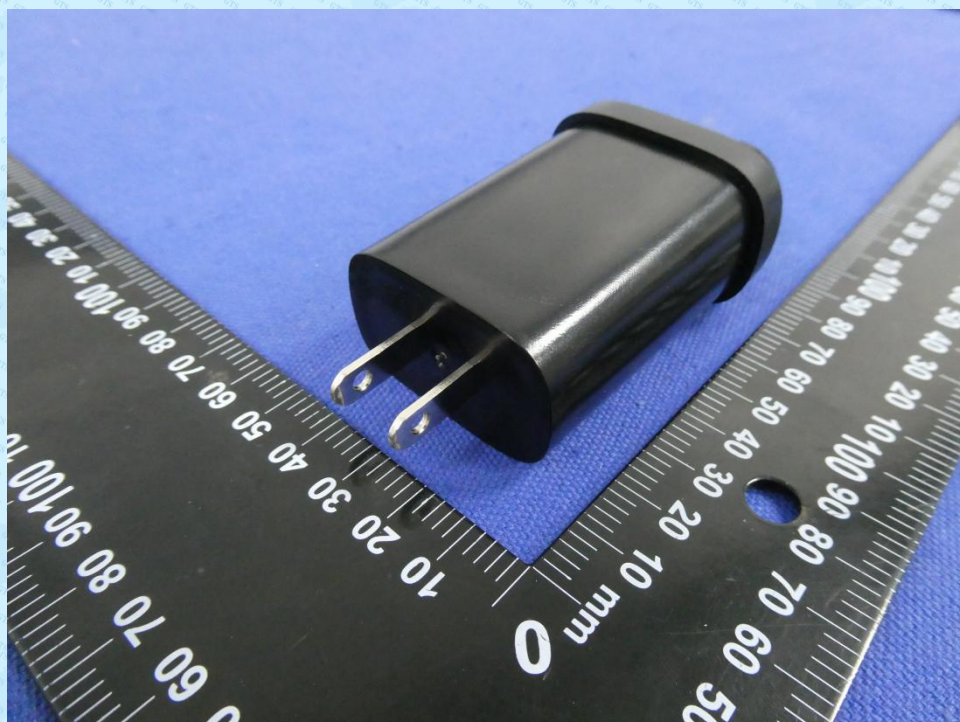

Product Name: CLASS 2 POWER SUPPLY
Test Model No.: www-PULxxxyyy-zzzzzz, www-PUL0502500-zzzzzz

EUT Constructional Details

-----End-----