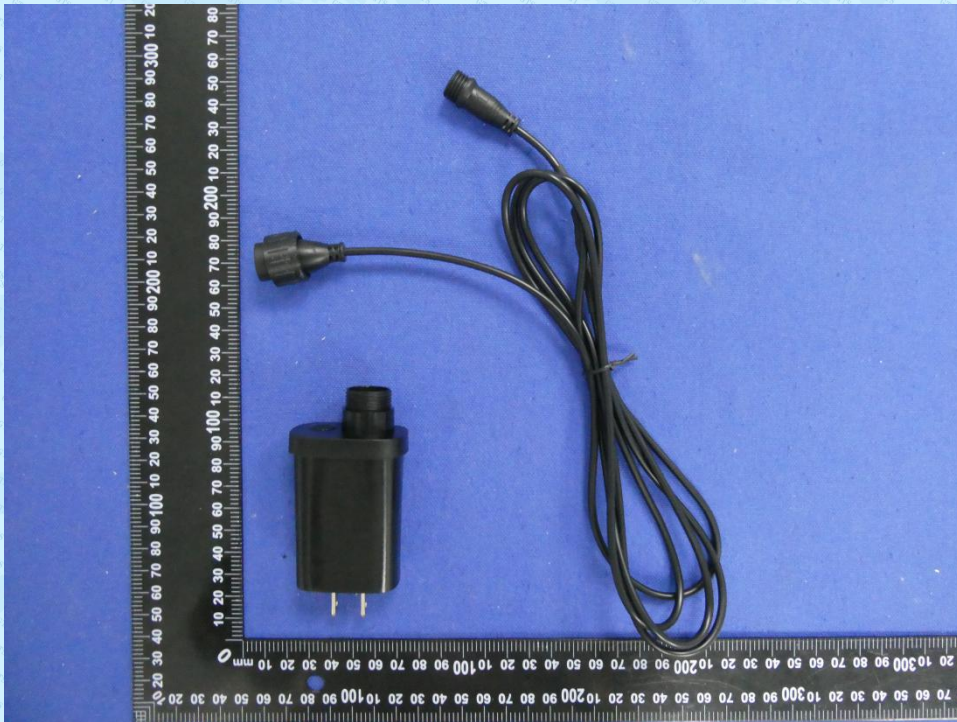

Product Name: CLASS 2 POWER SUPPLY
Test Model No.: www-PULxxxyyy-zzzzzz, www-PUL0502500-zzzzzz

EUT Constructional Details

-----End-----