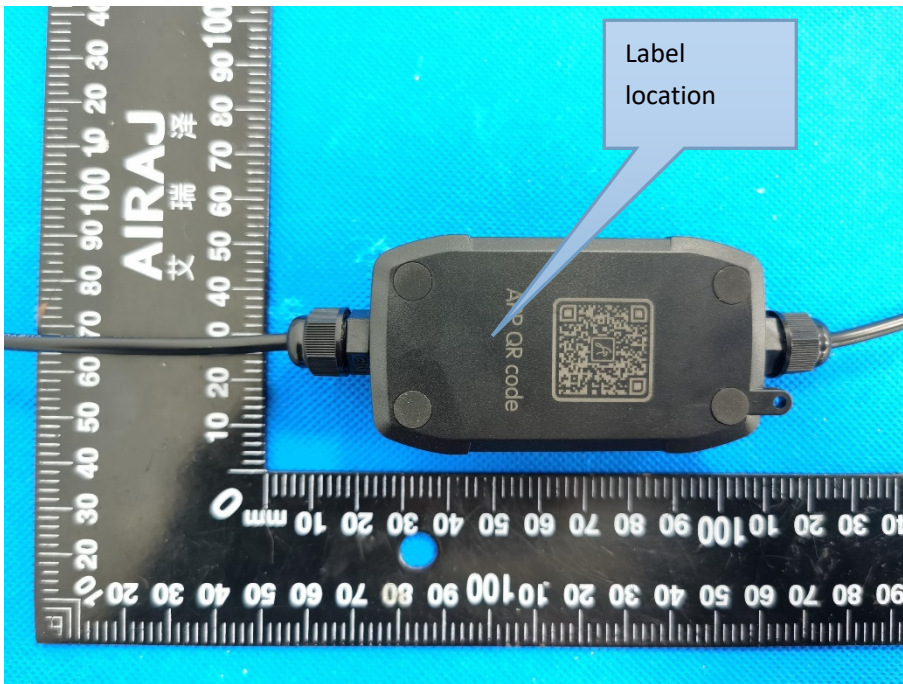

Label & label location

20mm*10mm

FCC ID:2AKBP-BWSL25