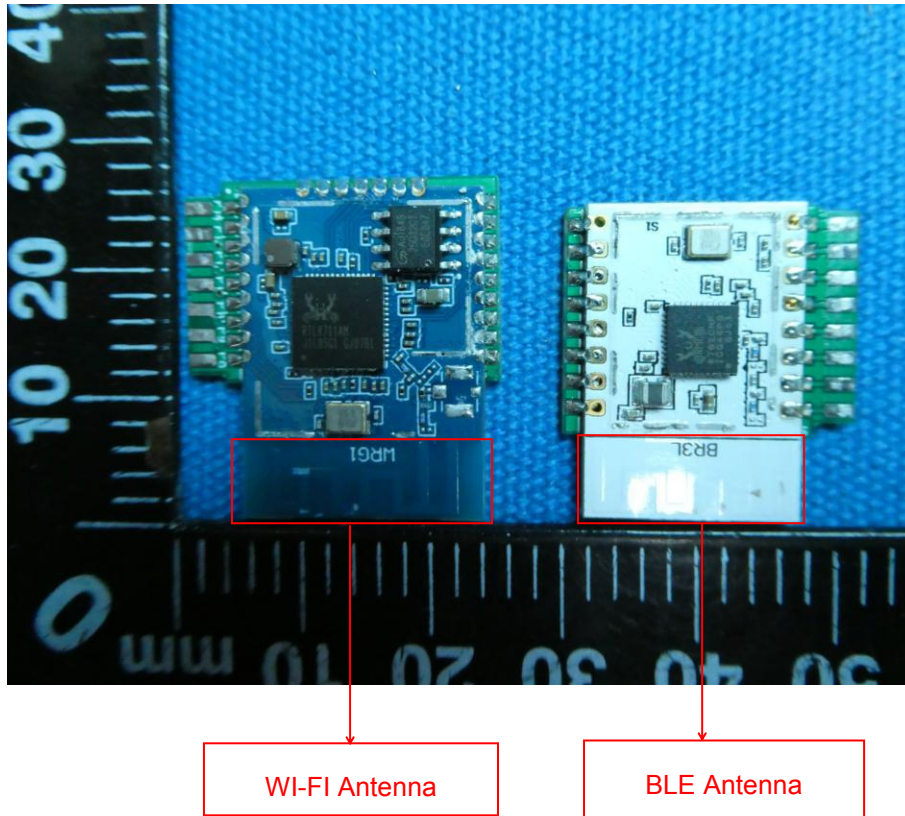

Product Name: Bluetooth gateway

Test Model No.: BG1

EUT Constructional Details

-----End-----