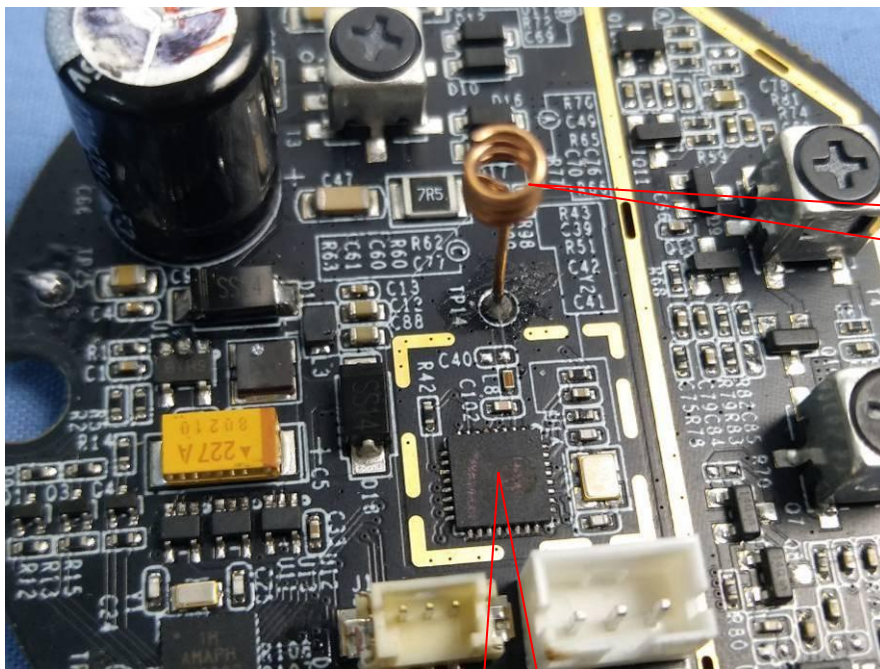

Internal Photos of EUT
PSE20

2.4G WIFI Antenna

2.4G WIFI Module