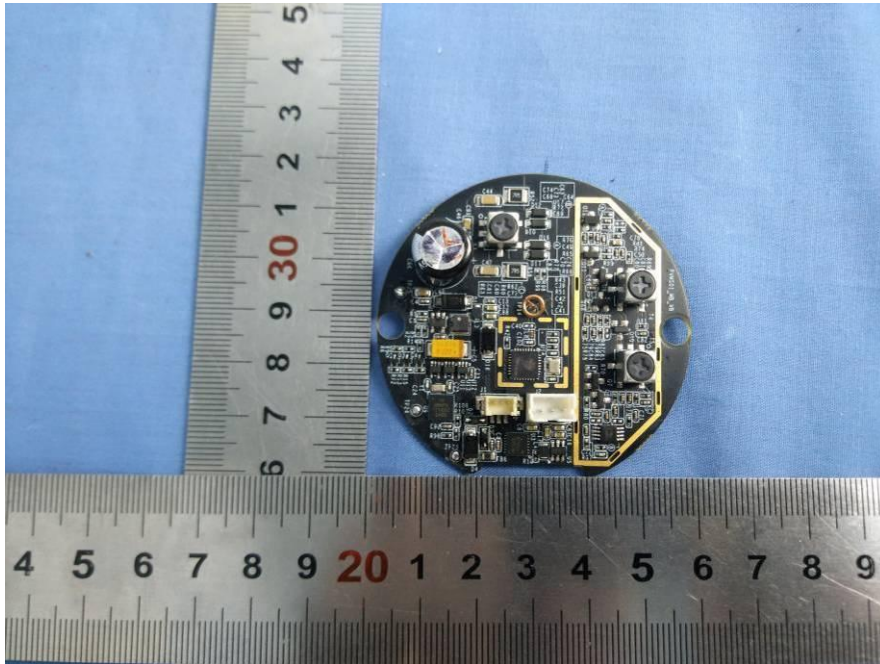

Internal Photos of EUT
PSE20

2.4G WIFI Antenna

2.4G WIFI Module