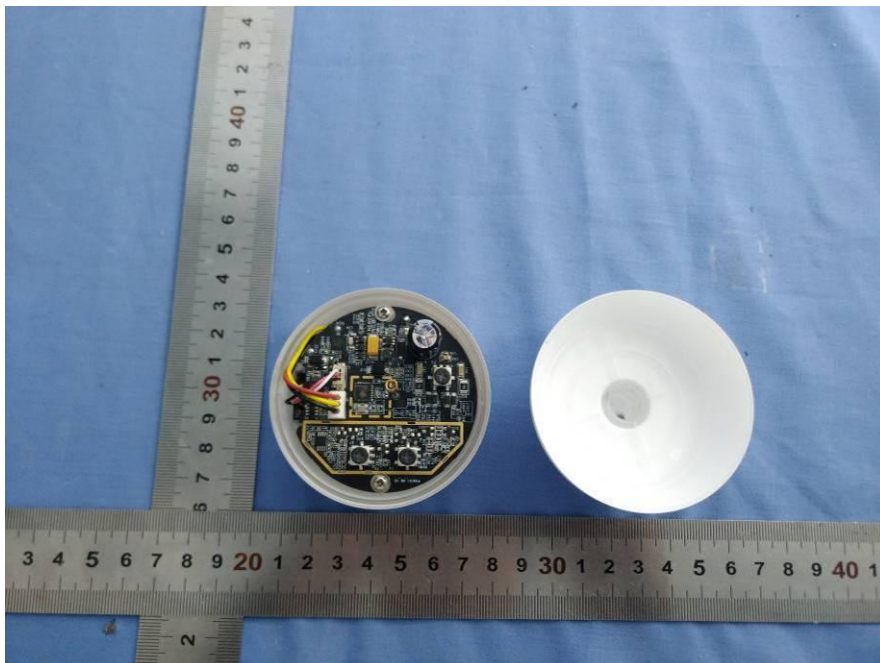

Internal Photos of EUT
PSE20

2.4G WIFI Antenna

2.4G WIFI Module