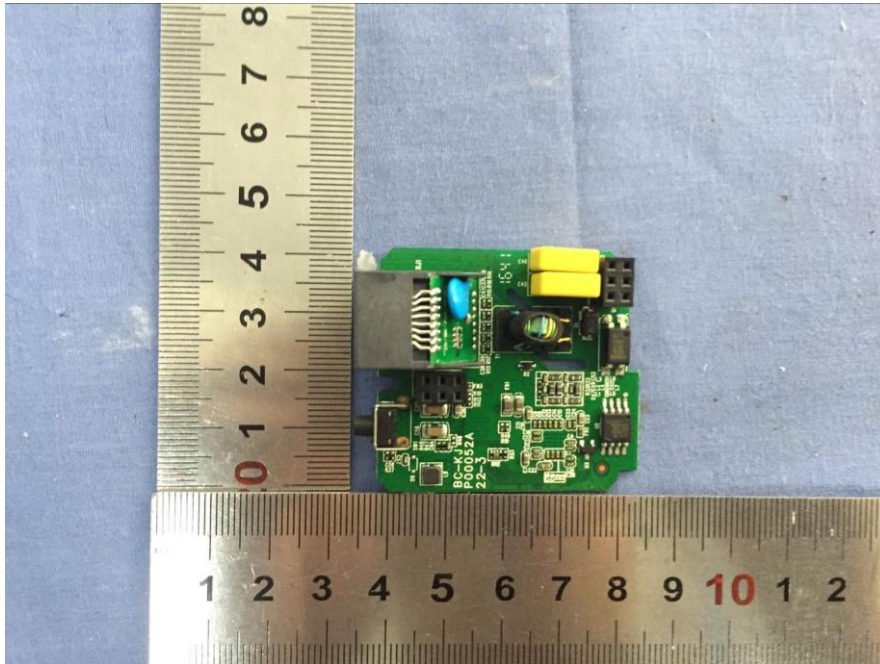

Internal Photos of EUT

Base board

P200 Module(PLC)