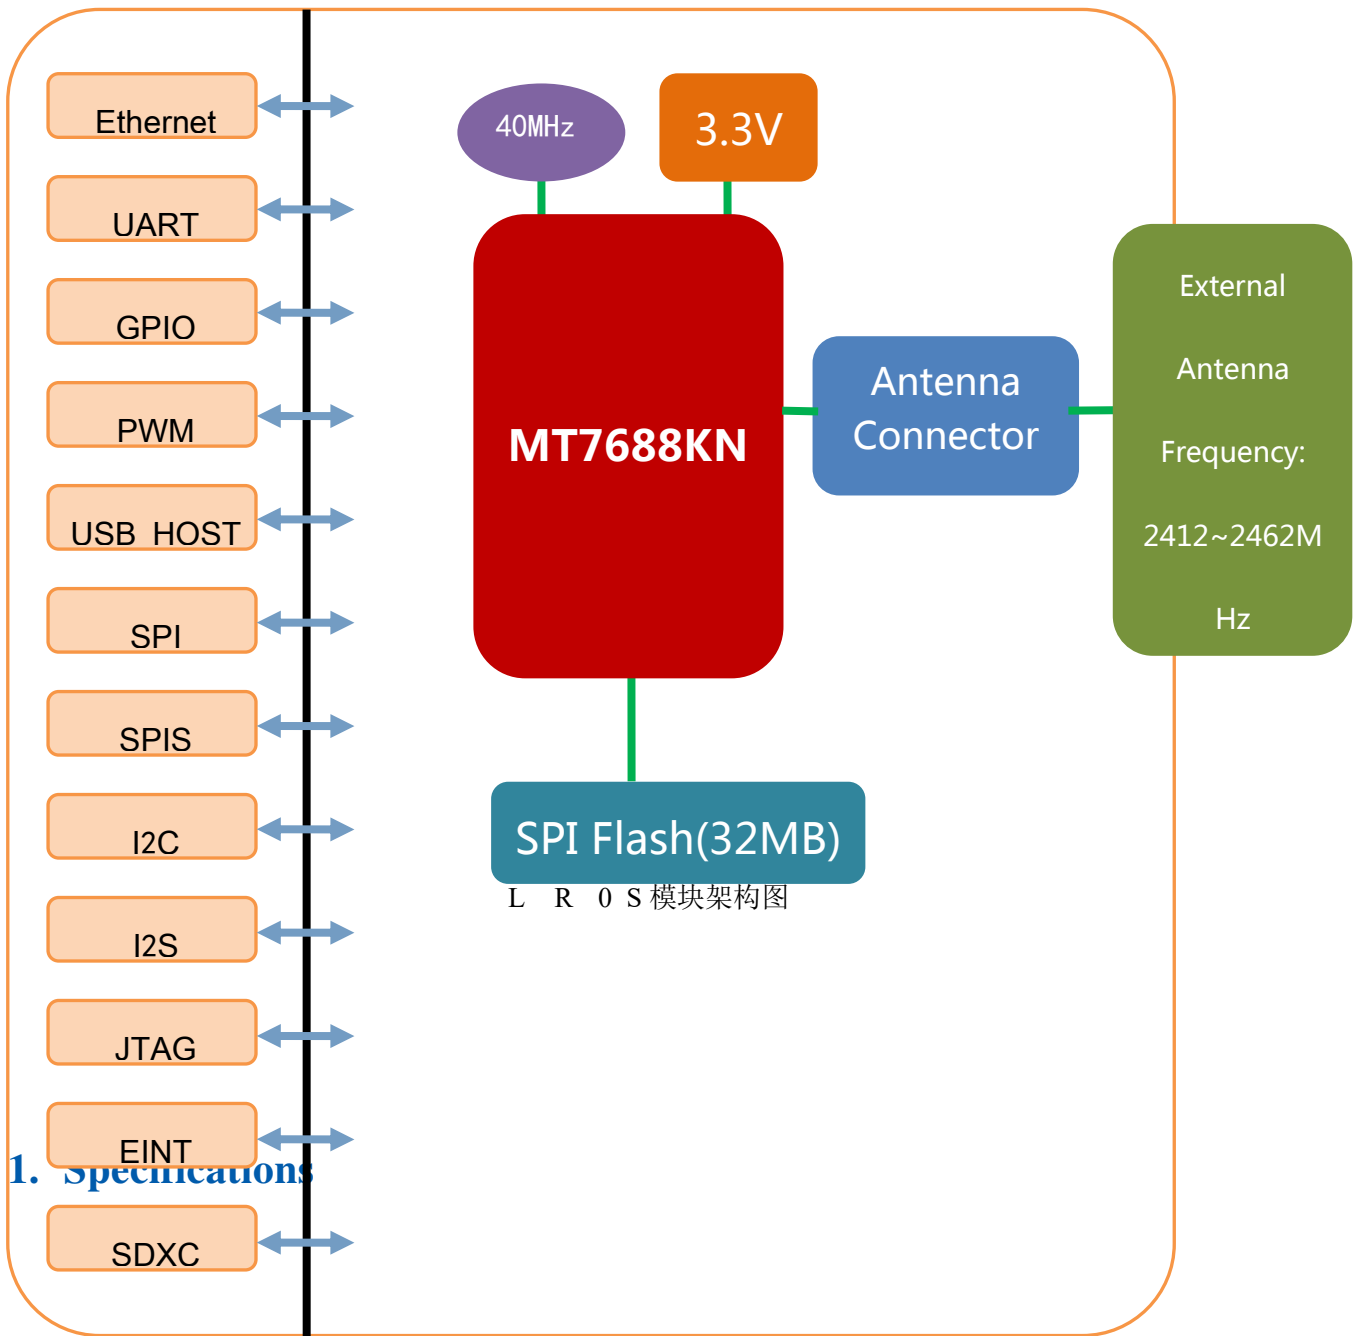

Battery charging
5V2A

TPS62097 Power supply for P200

TPS61230 Power for WIFI

TPS73033 Power for MCU

BQ24196 Power
Path Management IC

Crystal Oscillator
25MHz

INR18650-PCM33G

Crystal Oscillator
24MHz

STM32F103C8T6

WIFI
2.412-2.462GHz

RJ45

P200

MAX17048 Micropower
Li+ ModelGauge IC

Antenna
2.412-2.462GHz

Power Key and Power Light

WIFI Reset Key

WIFI Data indicator light

Title		
Size A4	Number	Revision
Date: 2017/5/14	Sheet of	
File: E:\PVW1_BS_VA_LED\..kuagtu.SchDoc	Drawn By:	

L R 0 S 模块架构图

1. Specifications