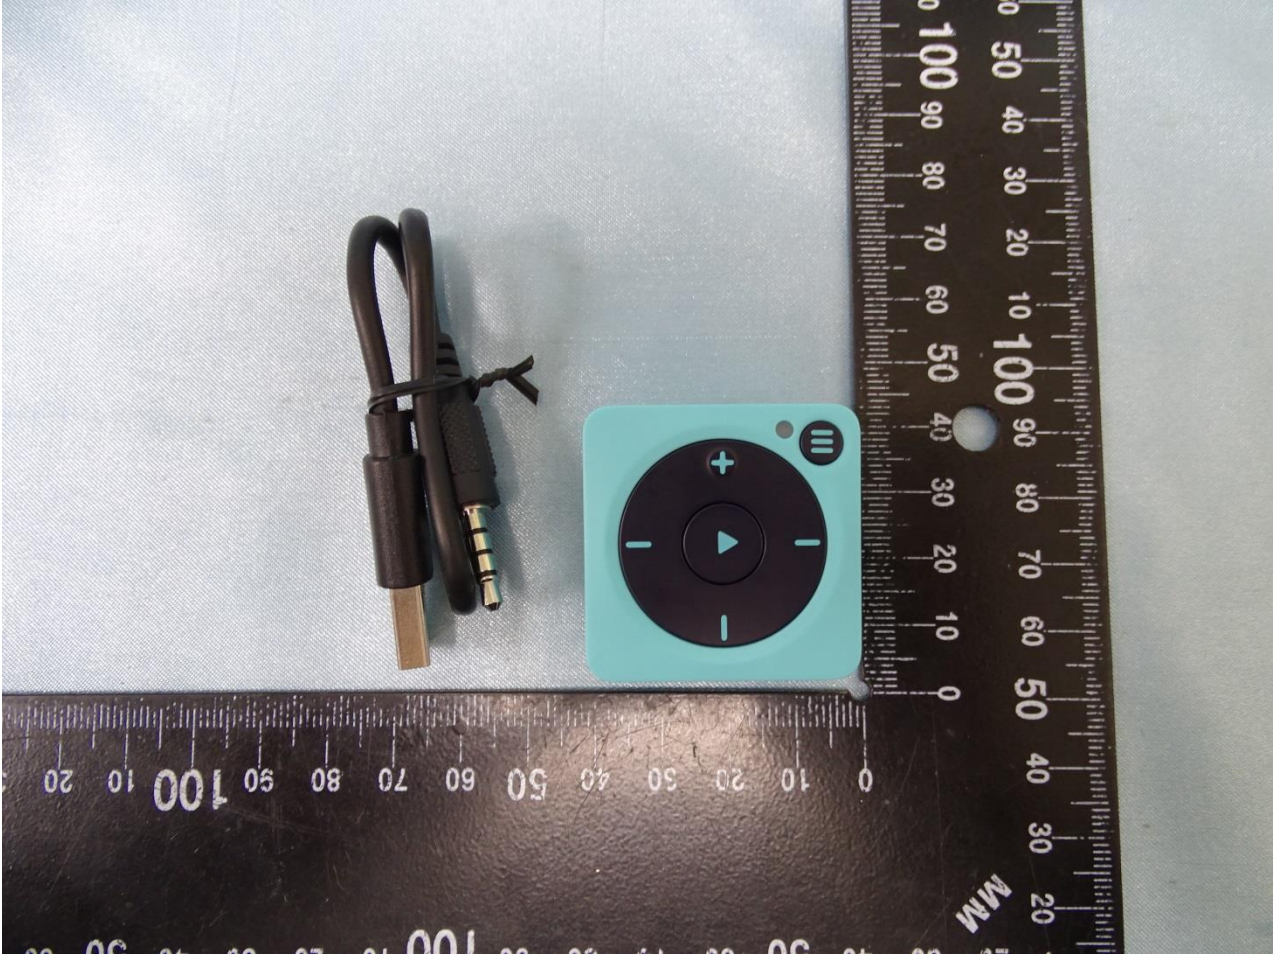

Brand Name: Mighty / Model Name: M2 / Marketing Name: Mighty Audio Device