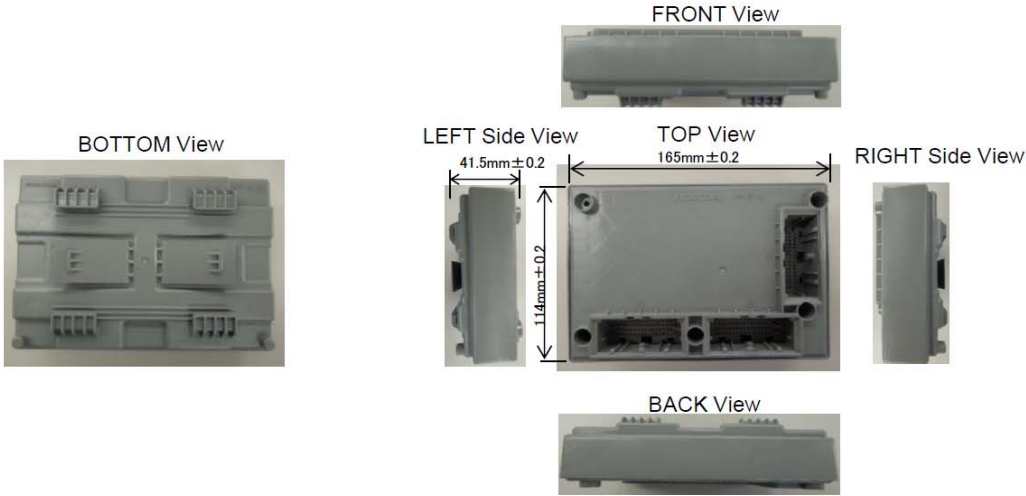

BCM External View

Configuration Diagram

LF Antenna View
(1)

External View

inner View

(2)

External View

inner View

Start Button View

Side View

FRONT View