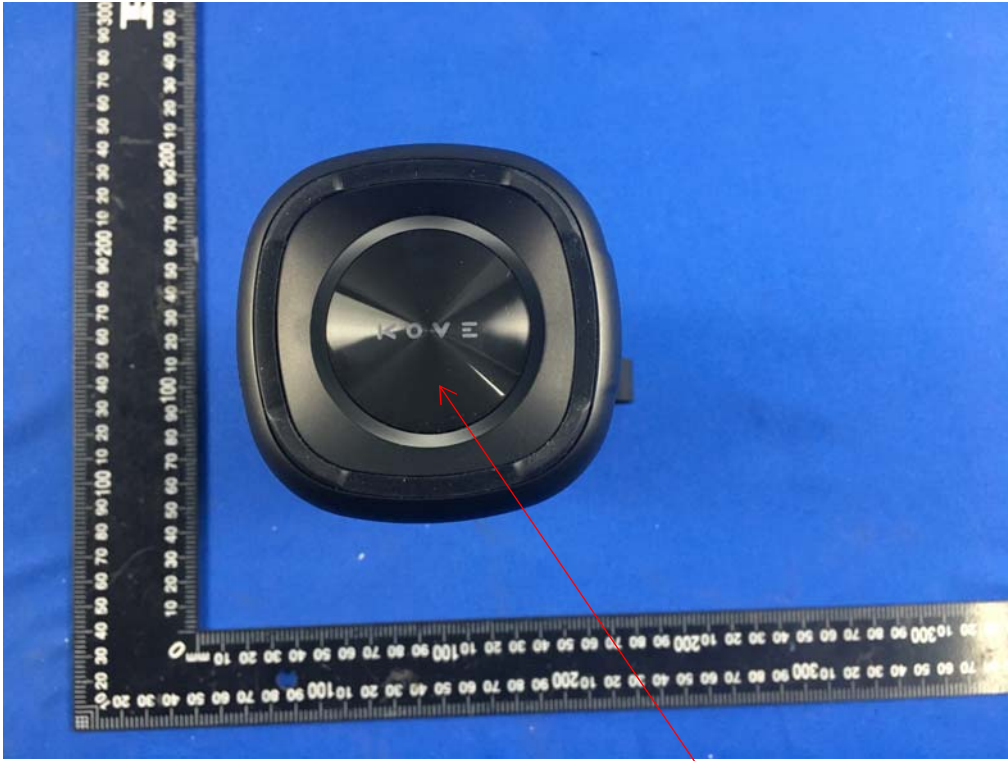

# FCC ID Label Location

FCC ID: 2AKAX-KOVE-BS3