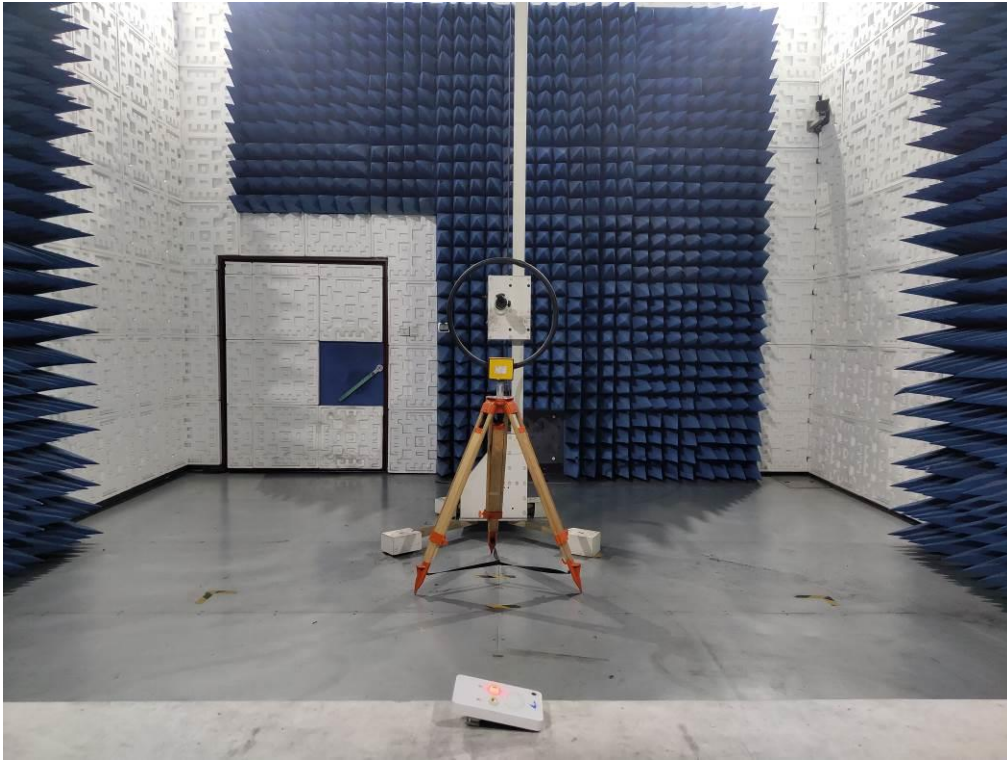

# Test Setup Photos

RADIATED EMISSION TEST SETUP BELOW 30MHz

RADIATED EMISSION TEST SETUP BELOW 1GHz

# FCC LINE CONDUCTED EMISSION TEST SETUP

Test auxiliary host photos