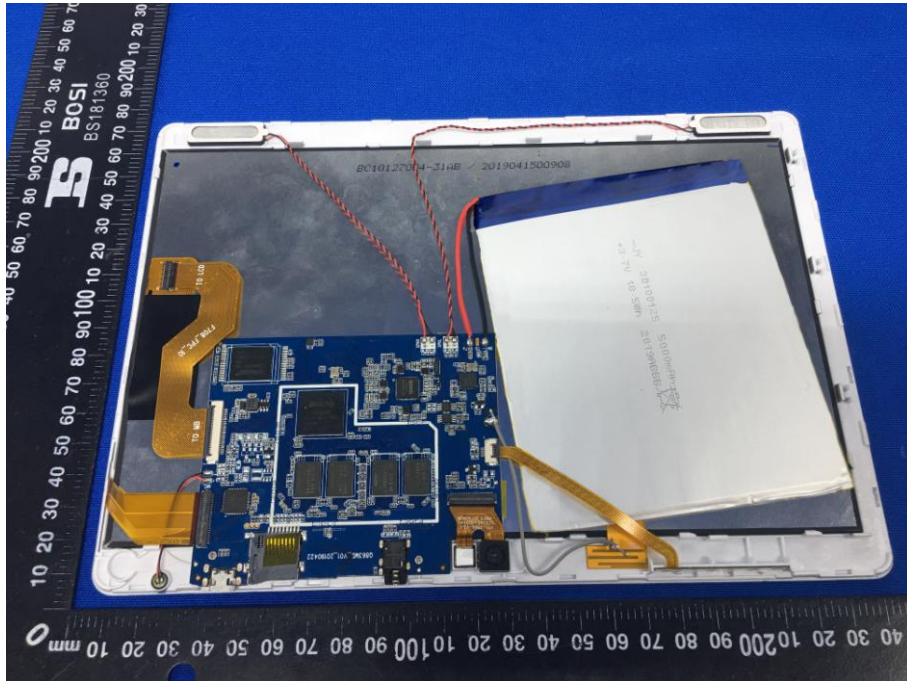

Appendix B: Photographs of EUT

Product: TABLET PC

Model: NID-1050

Internal Photos

BT/WIFI ANT