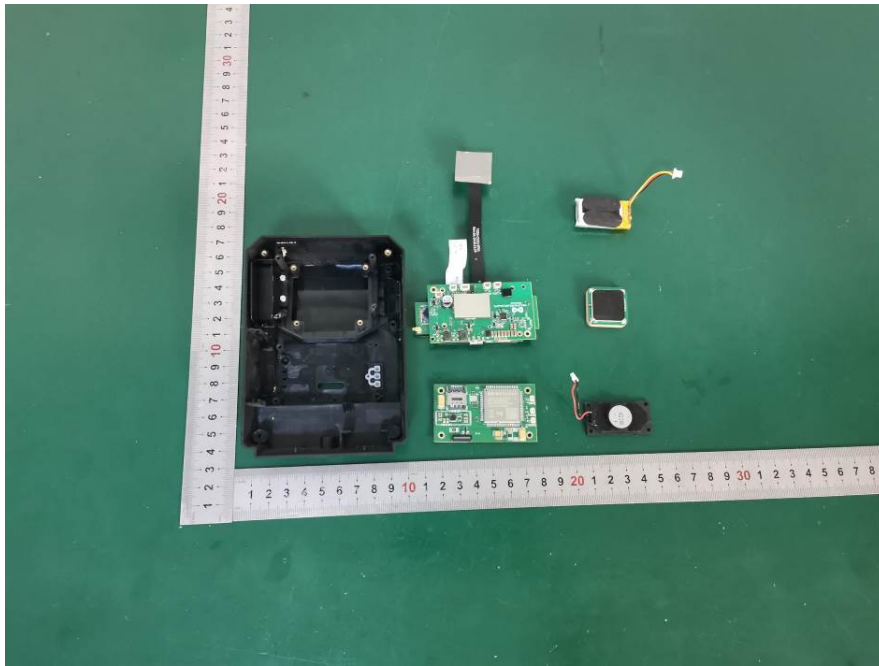

**EXHIBIT B - EUT INTERNAL PHOTOGRAPHS**

**GPS Antenna**

Contains FCC ID:2AKAF-MDM01