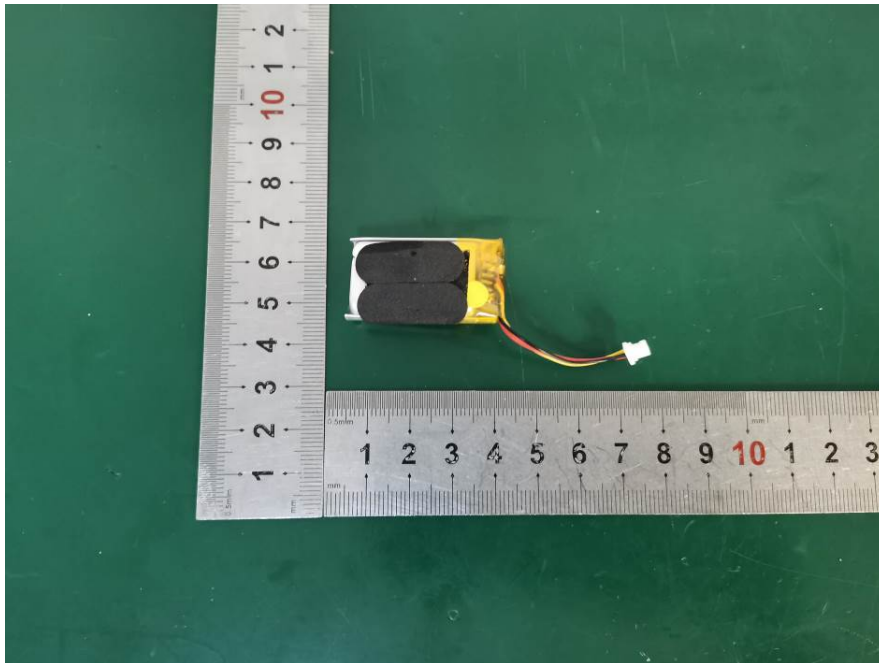

**EXHIBIT B - EUT INTERNAL PHOTOGRAPHS**

**GPS Antenna**

Contains FCC ID:2AKAF-MDM01