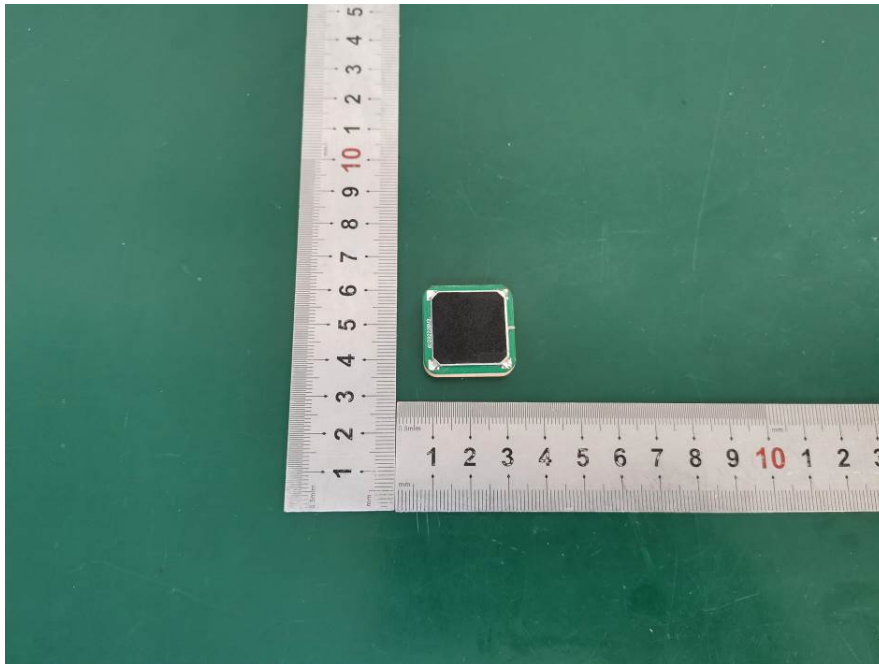

**EXHIBIT B - EUT INTERNAL PHOTOGRAPHS**

**GPS Antenna**

Contains FCC ID:2AKAF-MDM01