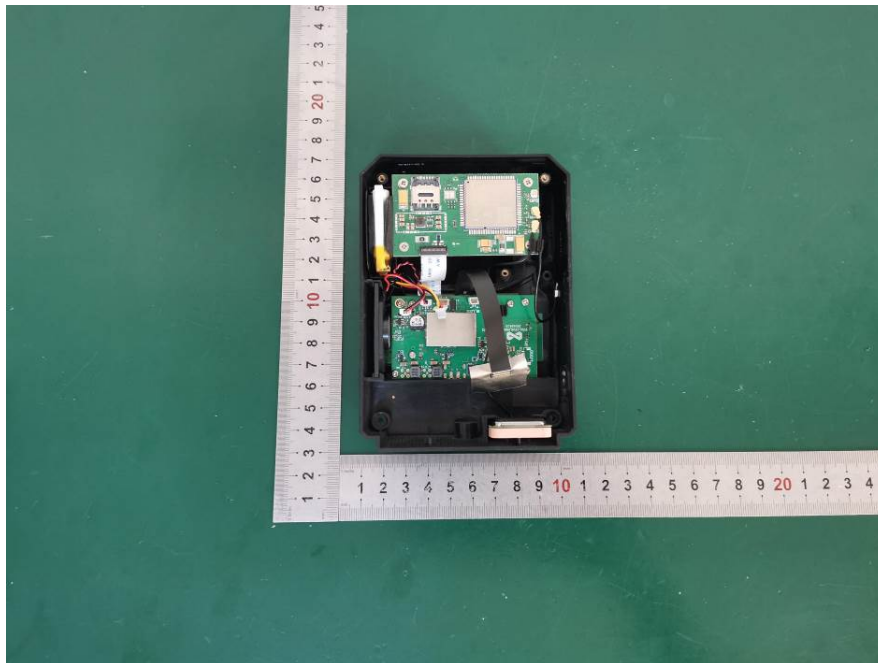

**EXHIBIT B - EUT INTERNAL PHOTOGRAPHS**

**GPS Antenna**

Contains FCC ID:2AKAF-MDM01