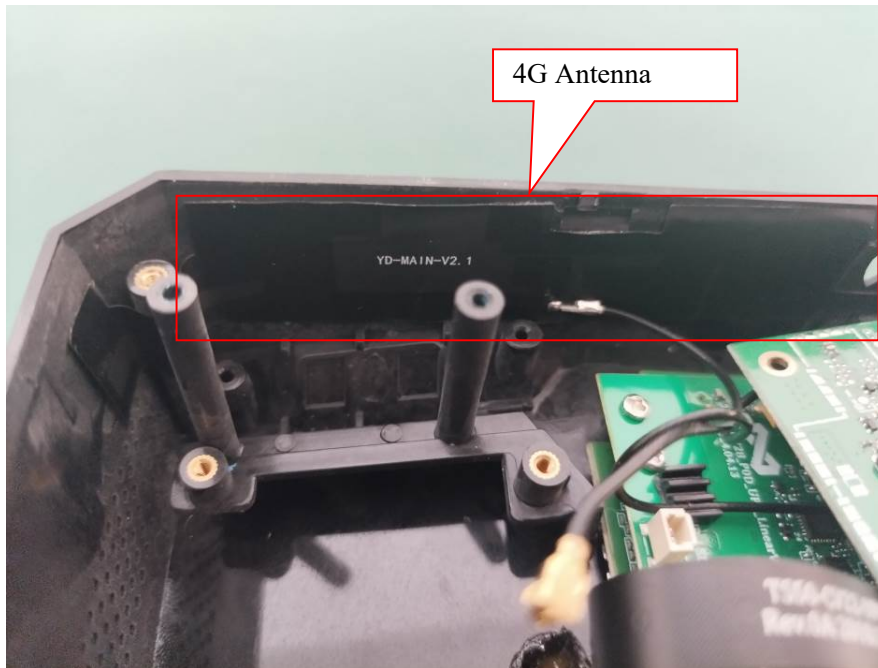

**EXHIBIT B - EUT INTERNAL PHOTOGRAPHS**

**GPS Antenna**

Contains FCC ID:2AKAF-MDM01