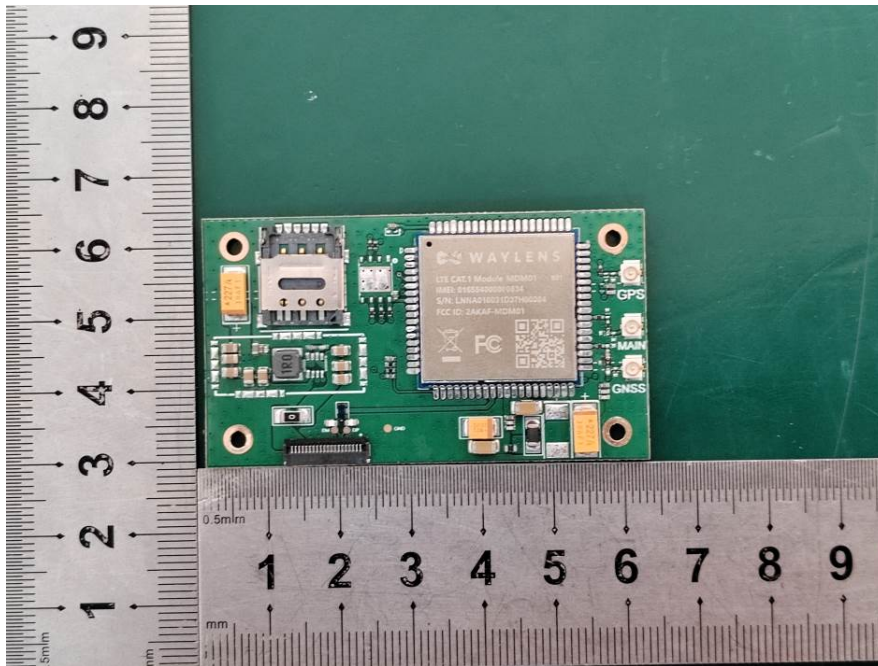

**EXHIBIT B - EUT INTERNAL PHOTOGRAPHS**

**GPS Antenna**

Contains FCC ID:2AKAF-MDM01