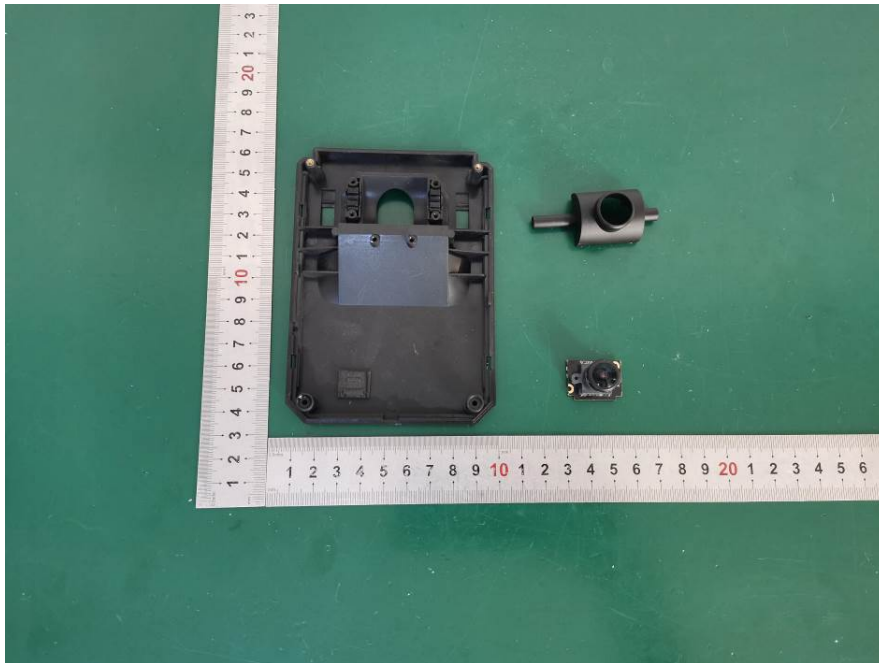

**EXHIBIT B - EUT INTERNAL PHOTOGRAPHS**

**GPS Antenna**

Contains FCC ID:2AKAF-MDM01