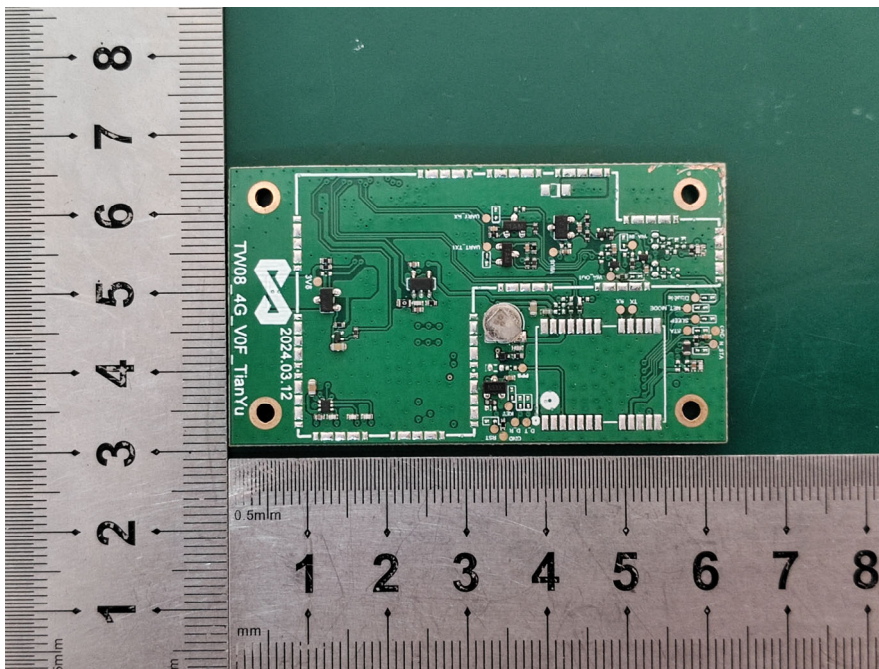

**EXHIBIT B - EUT INTERNAL PHOTOGRAPHS**

**GPS Antenna**

Contains FCC ID:2AKAF-MDM01