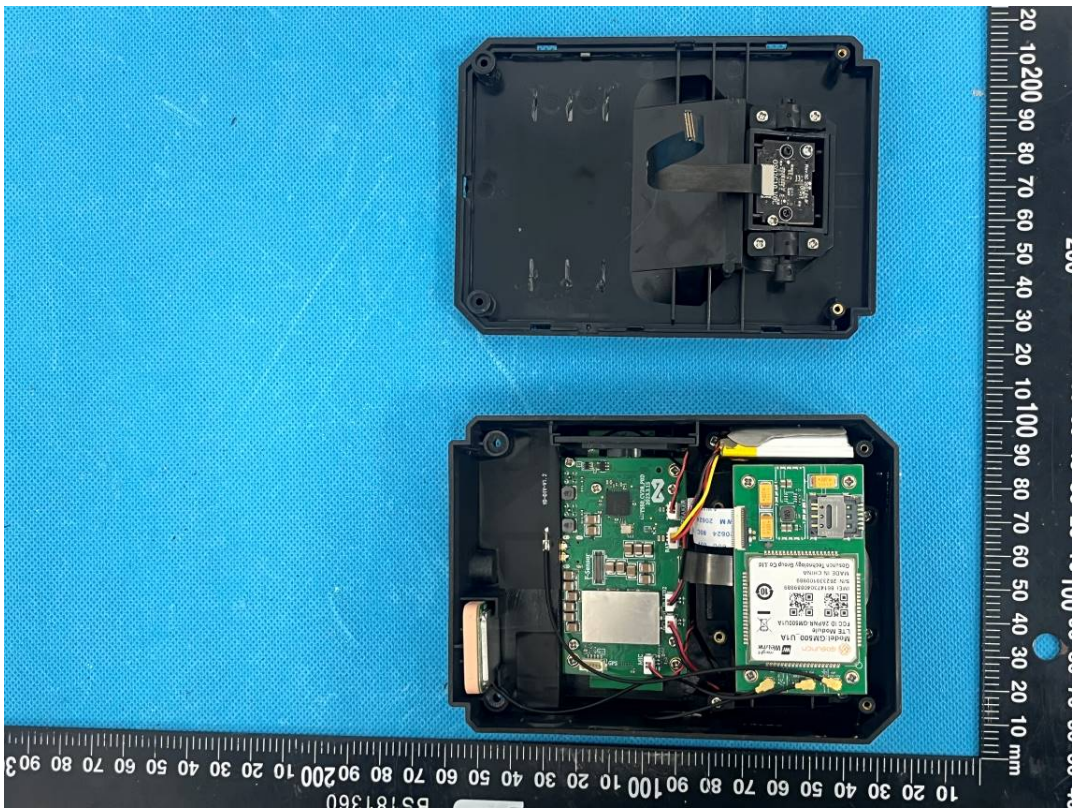

EXHIBIT C - EUT INTERNAL PHOTOGRAPHS

GSM/WCDMA/LTE Module, FCC ID: 2APNR-GM500U1A, IC: 23824-GM500U1A

GSM/WCDMA/LTE Chip

GPSAntenna

Chip

Chip

Chip

Chip

WIFI/BT chip

WiFi/BT Antenna

GSM/WCDMA/LTE Main Antenna

GSM/WCDMA/LTE DIV Antenna