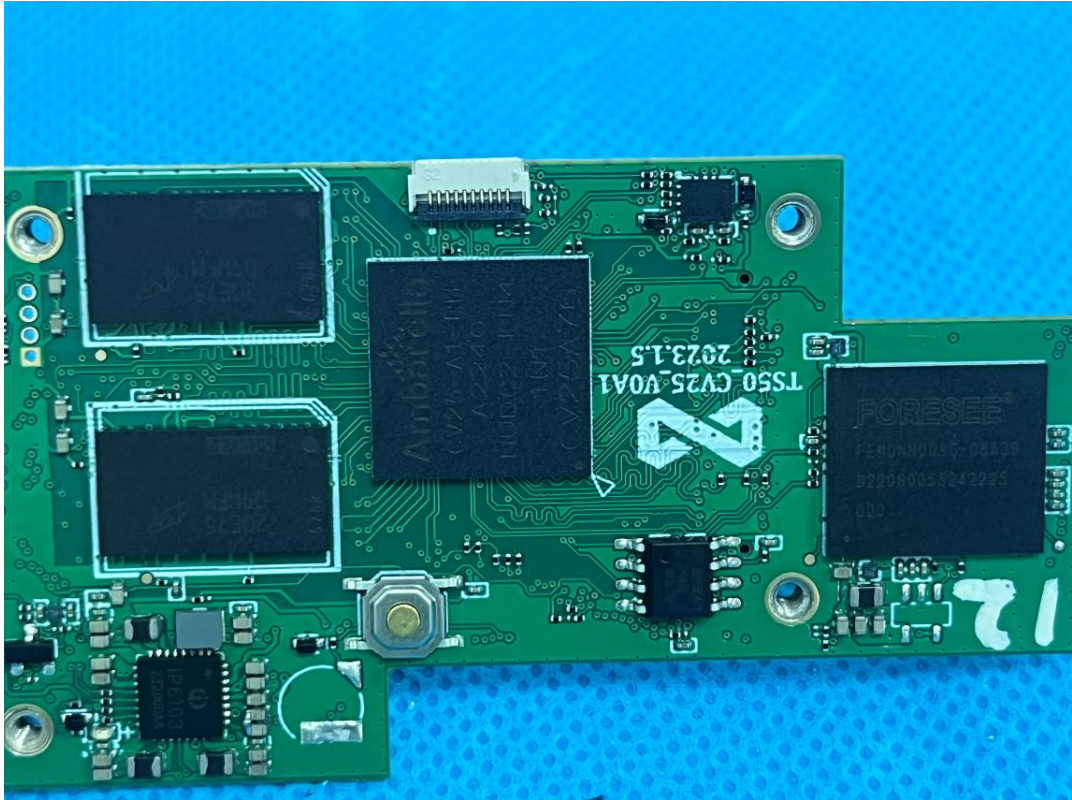

EXHIBIT C - EUT INTERNAL PHOTOGRAPHS

GSM/WCDMA/LTE Module, FCC ID: 2APNR-GM500U1A, IC: 23824-GM500U1A

GSM/WCDMA/LTE Chip

GPSAntenna

Chip

Chip

Chip

Chip

WIFI/BT chip

WiFi/BT Antenna

GSM/WCDMA/LTE Main Antenna

GSM/WCDMA/LTE DIV Antenna