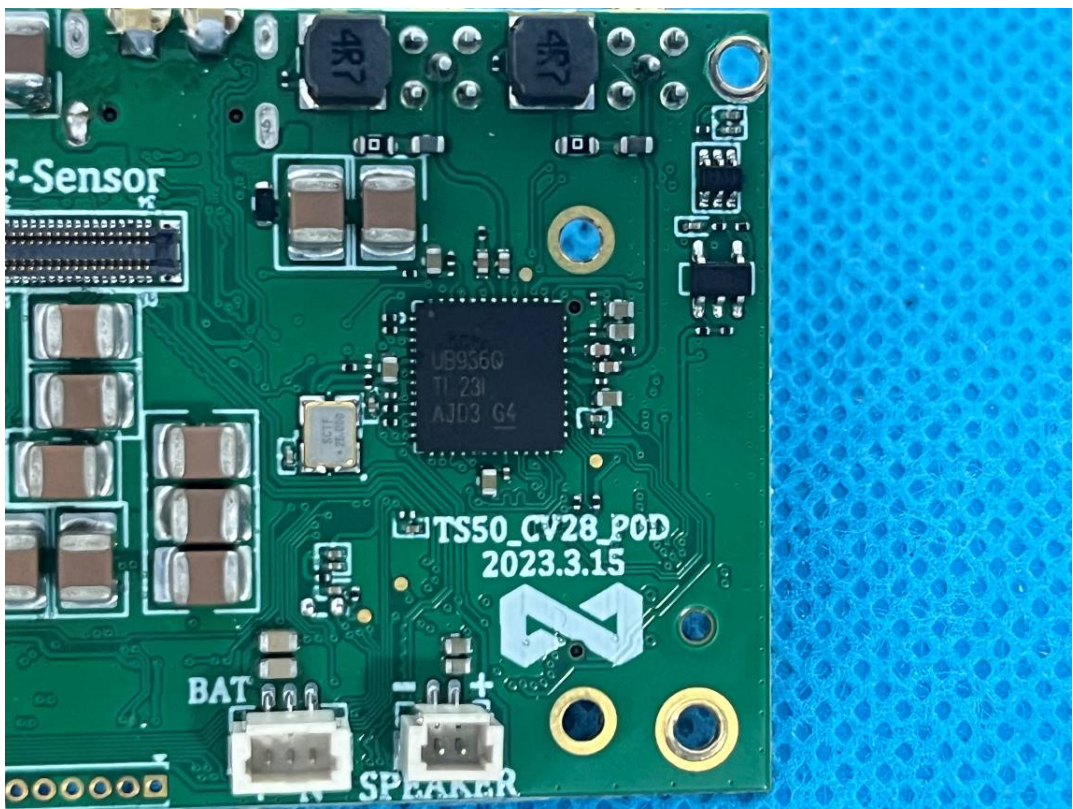

EXHIBIT C - EUT INTERNAL PHOTOGRAPHS

GSM/WCDMA/LTE Module, FCC ID: 2APNR-GM500U1A, IC: 23824-GM500U1A

GSM/WCDMA/LTE Chip

GPSAntenna

Chip

Chip

Chip

Chip

WIFI/BT chip

WiFi/BT Antenna

GSM/WCDMA/LTE Main Antenna

GSM/WCDMA/LTE DIV Antenna