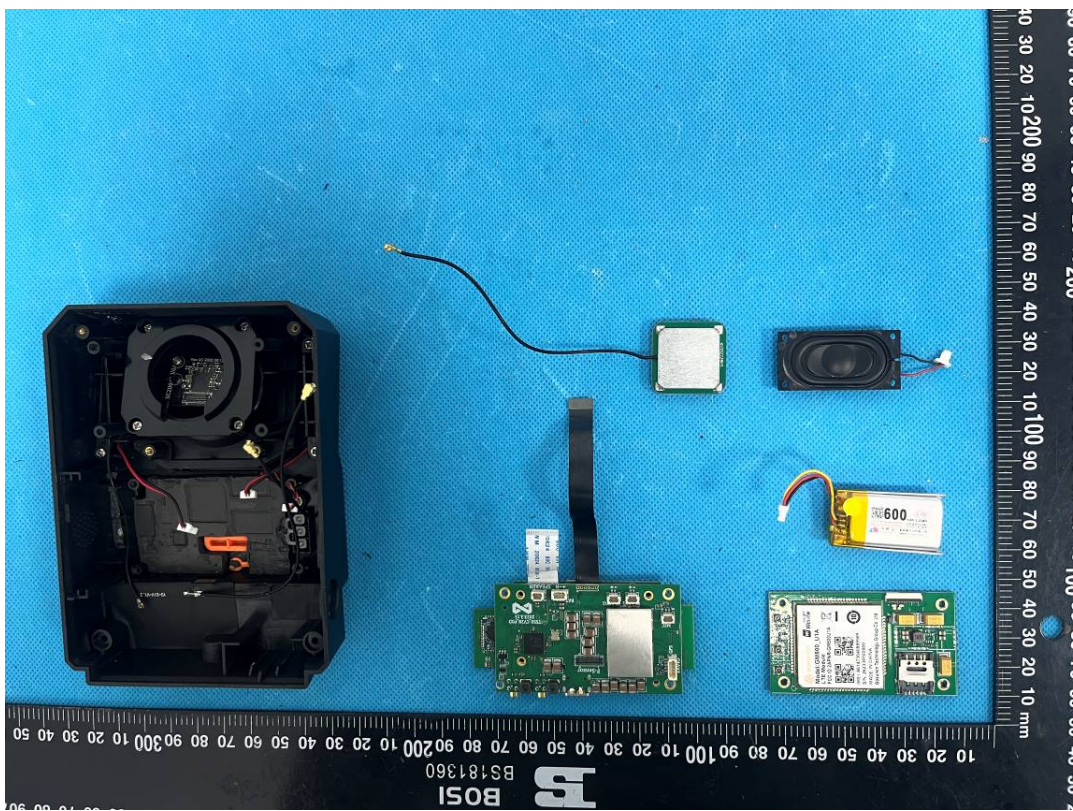

EXHIBIT C - EUT INTERNAL PHOTOGRAPHS

GSM/WCDMA/LTE Module, FCC ID: 2APNR-GM500U1A, IC: 23824-GM500U1A

GSM/WCDMA/LTE Chip

GPSAntenna

Chip

Chip

Chip

Chip

WIFI/BT chip

WiFi/BT Antenna

GSM/WCDMA/LTE Main Antenna

GSM/WCDMA/LTE DIV Antenna