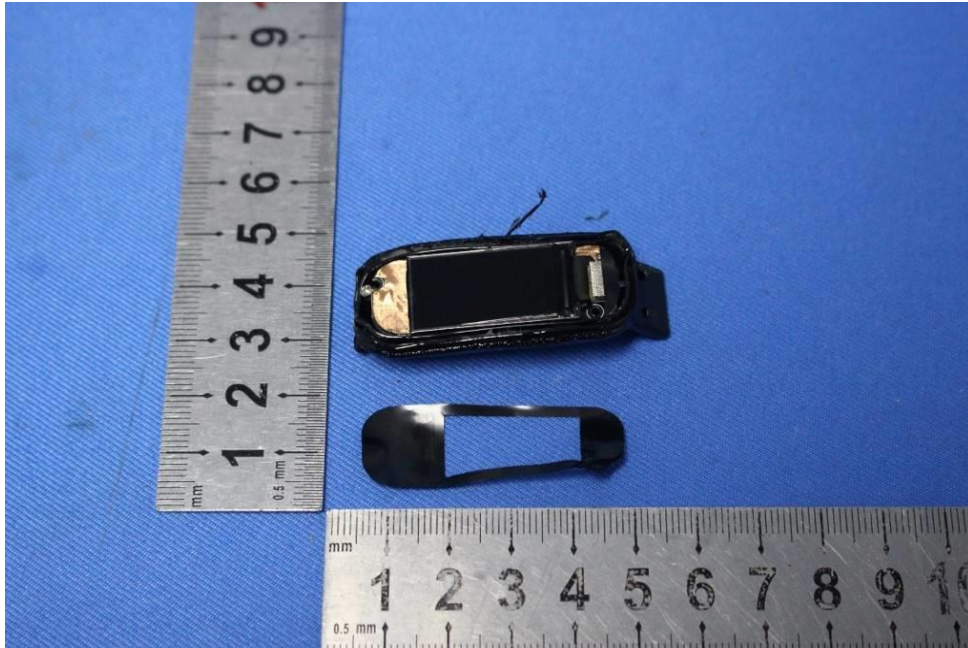

Internal Photos for SZEM2012012753CR

FCC ID: 2AK9FSWD90068

1 EUT Constructional Details

Antenna