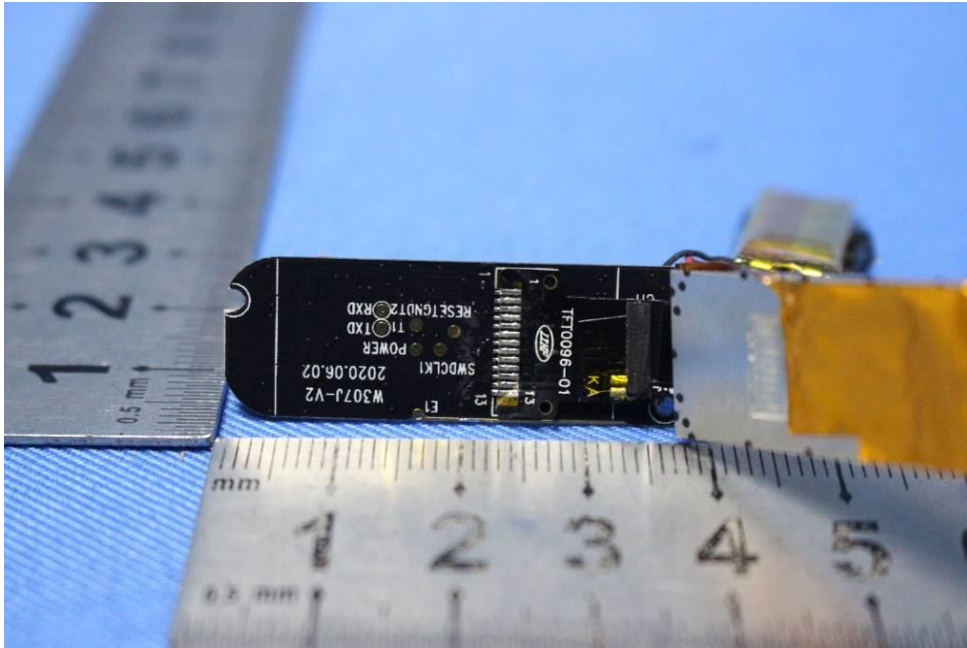

Internal Photos for SZEM2012012753CR

FCC ID: 2AK9FSWD90068

1 EUT Constructional Details

Antenna