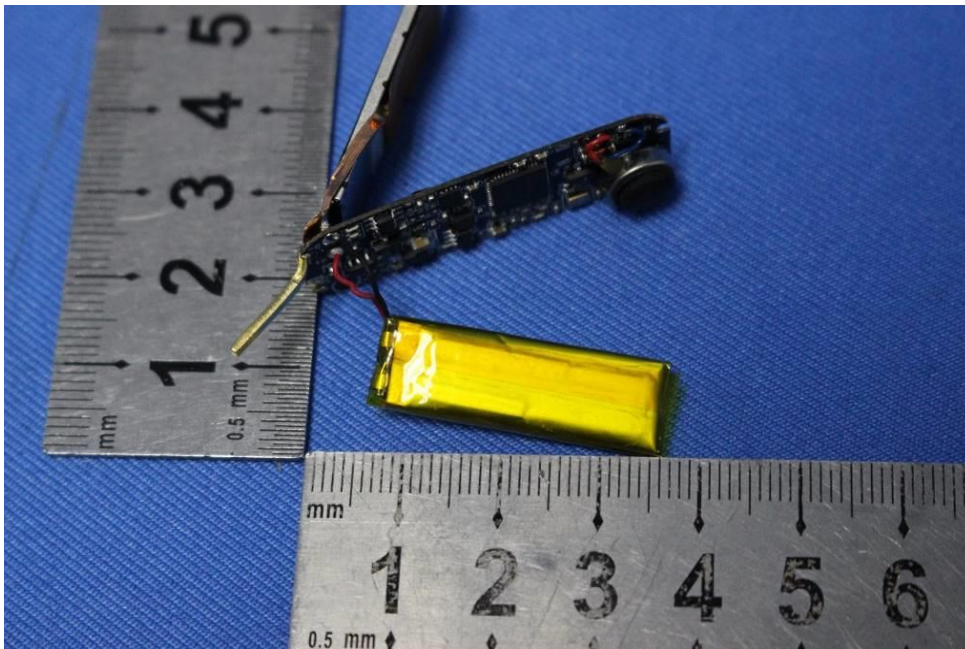

Internal Photos for SZEM2012012753CR

FCC ID: 2AK9FSWD90068

1 EUT Constructional Details

Antenna