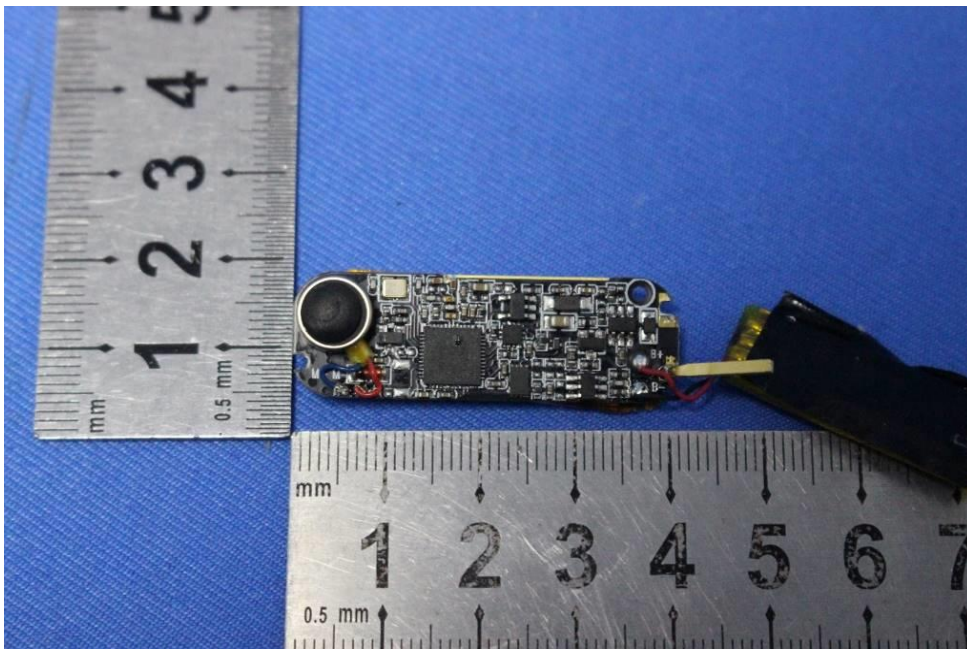

Internal Photos for SZEM2012012753CR

FCC ID: 2AK9FSWD90068

1 EUT Constructional Details

Antenna